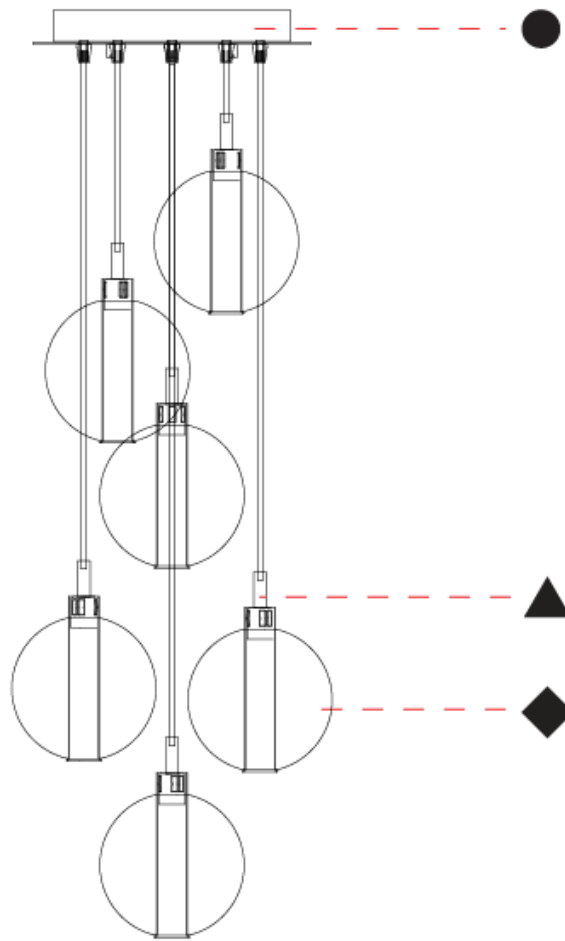

#### PHYSICAL

Shape: Round  
 Diameter (mm): 270  
 Diameter (in): 10 <sup>5</sup>/<sub>8</sub>  
 Height (mm): 160  
 Height (in): 6 <sup>5</sup>/<sub>16</sub>  
 Max. Overall Height (mm): 1660  
 Max. Overall Height (in): 65 <sup>3</sup>/<sub>8</sub>  
 Weight (kg): 2.25  
 Weight (lbs): 4.96  
 Fixture Finish: [AMB / BLK / BRZ / GLD / GRN / PNK / RGD / RUB / SKB / SMK / STE / TOB / TRA](#)  
 Holder Finish: PSS  
 Fixture Material: Glass / Metal  
 Primary Material: Glass - Borosilicate  
 Cable Details: 1500mm cable

#### PHYSICAL

Shape: Round  
 Diameter (mm): 270  
 Diameter (in): 10 <sup>5</sup>/<sub>8</sub>  
 Height (mm): 160  
 Height (in): 5 <sup>7</sup>/<sub>8</sub>  
 Max. Overall Height (mm): 1660  
 Max. Overall Height (in): 64 <sup>15</sup>/<sub>16</sub>  
 Weight (kg): 2.7  
 Weight (lbs): 5.95  
 Fixture Finish: [AMB / BLK / BRZ / GLD / GRN / PNK / RGD / RUB / SKB / SMK / STE / TOB / TRA](#)  
 Holder Finish: PSS  
 Fixture Material: Glass / Metal  
 Primary Material: Glass - Borosilicate  
 Cable Details: 1500mm cable

#### OPTICAL

## OSCURA - 6 LIGHT MULTIPLE SUSPENSION

D141293-

PROJECT \_\_\_\_\_

TYPE \_\_\_\_\_

SPECIFIER \_\_\_\_\_

QUANTITY \_\_\_\_\_

DATE \_\_\_\_\_

PROJECT	_____
TYPE	_____
SPECIFIER	_____
QUANTITY	_____
DATE	_____