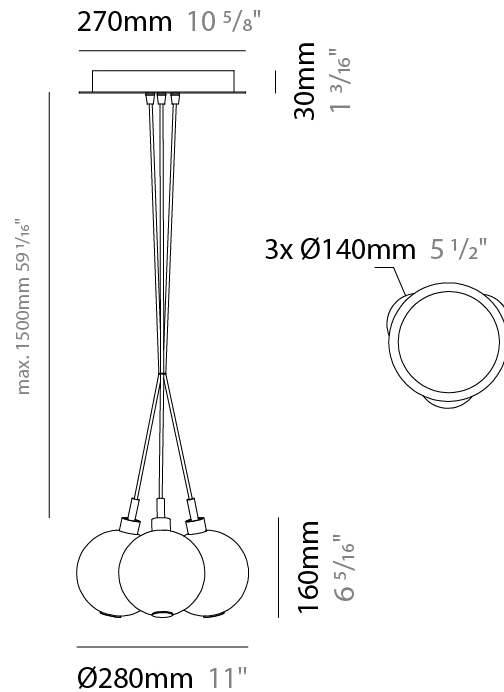

PROJECT	_____
TYPE	_____
SPECIFIER	_____
QUANTITY	_____
DATE	_____

OSCURA - 3 LIGHT CLUSTER SUSPENSION

D141137-

base number   Finish
Options

1. To build a product code in our configurator select the specify button on the base model # product page
2. To build a manual product code on this datasheet choose from the options listed below in blue font and add the suffix to the base model #

GENERAL

Series: Oscura
Subseries: Oscura - 3 Light Cluster
Partner: Cangini & Tucci
Division: Design
Installation: Suspension
Product Type: Pendant
Mounting Location: Ceiling

PHYSICAL

Shape: Round
Diameter (mm): 270
Diameter (in): 10 ⁵/₈
Height (mm): 160
Height (in): 6 ⁵/₁₆
Max. Overall Height (mm): 1660
Max. Overall Height (in): 65 ³/₈
Weight (kg): 2.25
Weight (lbs): 4.96
Fixture Finish: [AMB / BLK / BRZ / GLD / GRN / PNK / RGD / RUB / SKB / SMK / STE / TOB / TRA](#)
Holder Finish: PSS
Fixture Material: Glass / Metal
Primary Material: Glass - Borosilicate
Cable Details: 1500mm cable

ELECTRICAL

Number of Lamps: 3
Lamp Type: LED Retrofit
Bulb Included: Bulb Not Included
Total Output Wattage (W): 12
Max. Wattage Per Lamp (W): 4
Lamp Base: G9
Input Voltage (V): 120

LED

OPTICAL

RATINGS AND CERTIFICATIONS

Certified By: Certified for North American Standards
IP rating: IP20