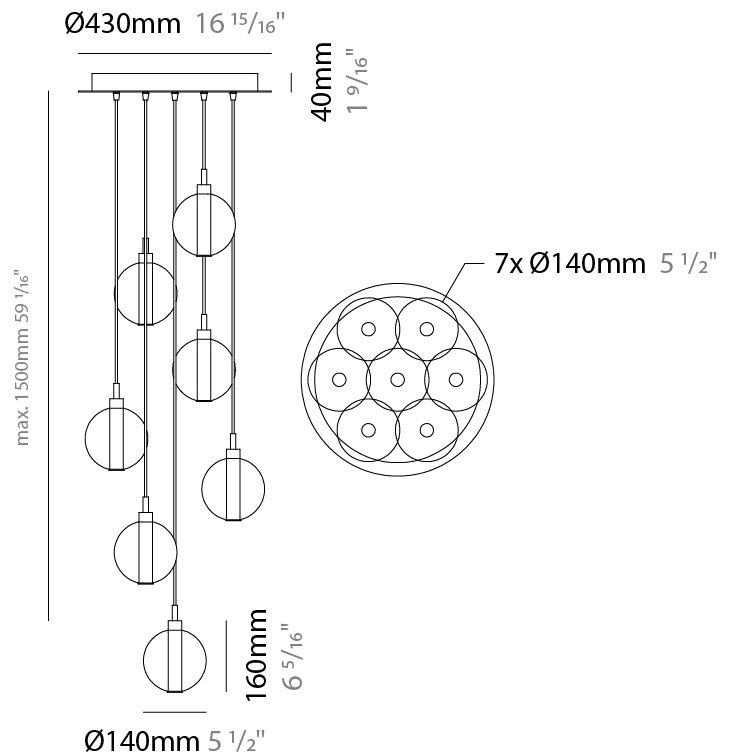

PROJECT
TYPE
SPECIFIER
QUANTITY
DATE

OSCURA - 7 LIGHT MULTIPLE SUSPENSION

D141143-

base number Finish
Options

1. To build a product code in our configurator select the specify button on the base model # product page
2. To build a manual product code on this datasheet choose from the options listed below in blue font and add the suffix to the base model #

GENERAL

Series: Oscura
Subseries: Oscura - 7 Light Multiple
Partner: Cangini & Tucci
Division: Design
Installation: Suspension
Product Type: Pendant
Mounting Location: Ceiling

PHYSICAL

Shape: Round
Diameter (mm): 460
Diameter (in): 18 7/8
Height (mm): 160
Height (in): 5 7/8
Max. Overall Height (mm): 1660
Max. Overall Height (in): 64 15/16
Weight (kg): 4.9
Weight (lbs): 10.8
Fixture Finish: [AMB / BLK / BRZ / GLD / GRN / PNK / RGD / RUB / SKB / SMK / STE / TOB / TRA](#)
Holder Finish: PSS
Fixture Material: Glass / Metal
Primary Material: Glass - Borosilicate
Cable Details: 1500mm cable

ELECTRICAL

Number of Lamps: 7
Lamp Type: LED Retrofit
Bulb Included: Bulb Not Included
Total Output Wattage (W): 28
Max. Wattage Per Lamp (W): 4
Lamp Base: G9
Input Voltage (V): 120

LED

OPTICAL

RATINGS AND CERTIFICATIONS

Certified By: Certified for North American Standards
IP rating: IP20