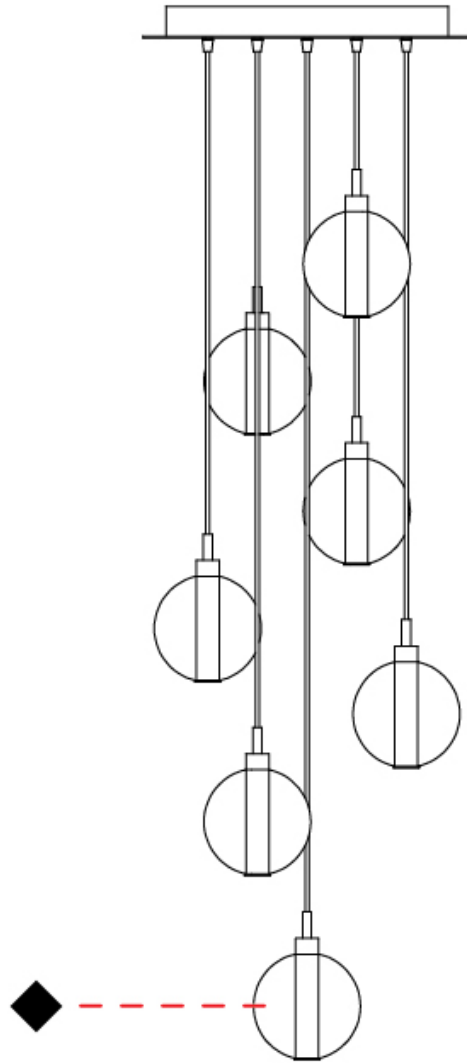

PROJECT
TYPE
SPECIFIER
QUANTITY
DATE

OSCURA - 7 LIGHT MULTIPLE SUSPENSION

D141143-

base number Finish
Options

- To build a product code in our configurator select the specify button on the base model # product page
- To build a manual product code on this datasheet choose from the options listed below in blue font and add the suffix to the base model #

GENERAL

Series: Oscura
 Subseries: Oscura - 7 Light Multiple
 Partner: Cangini & Tucci
 Division: Design
 Installation: Suspension
 Product Type: Pendant
 Mounting Location: Ceiling

PHYSICAL

Shape: Round
 Diameter (mm): 460
 Diameter (in): 18 7/8
 Height (mm): 160
 Height (in): 5 7/8
 Max. Overall Height (mm): 1660
 Max. Overall Height (in): 64 15/16
 Weight (kg): 4.9
 Weight (lbs): 10.8
 Fixture Finish: [AMB / BLK / BRZ / GLD / GRN / PNK / RGD / RUB / SKB / SMK / STE / TOB / TRA](#)
 Holder Finish: PSS
 Fixture Material: Glass / Metal
 Primary Material: Glass - Borosilicate
 Cable Details: 1500mm cable

D

PROJECT	
TYPE	
SPECIFIER	
QUANTITY	
DATE	

OSCURA - 9 LIGHT MULTIPLE SUSPENSION

D141144-

base number Finish
Options

- To build a product code in our configurator select the specify button on the base model # product page
- To build a manual product code on this datasheet choose from the options listed below in blue font and add the suffix to the base model #

GENERAL

Series: Oscura
 Subseries: Oscura - 9 Light Multiple
 Partner: Cangini & Tucci
 Division: Design
 Installation: Suspension
 Product Type: Pendant
 Mounting Location: Ceiling

PHYSICAL

Shape: Round
 Diameter (mm): 460
 Diameter (in): 18 7/8
 Height (mm): 160
 Height (in): 6 5/16
 Max. Overall Height (mm): 1660
 Max. Overall Height (in): 64 15/16
 Weight (kg): 5.6
 Weight (lbs): 12.35
 Fixture Finish: [AMB / BLK / BRZ / GLD / GRN / PNK / RGD / RUB / SKB / SMK / STE / TOB / TRA](#)
 Holder Finish: PSS
 Fixture Material: Glass / Metal
 Primary Material: Glass - Borosilicate
 Cable Details: 1500mm cable