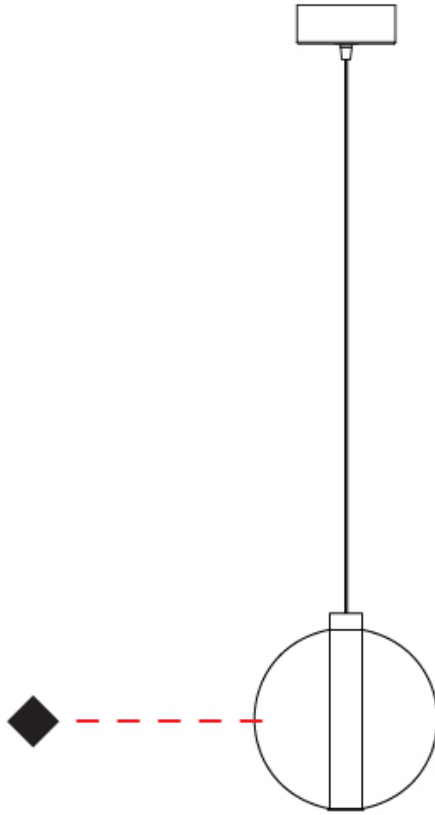

OSCURA - MONOPOINT SUSPENSION

D141215-

PROJECT

TYPE

SPECIFIER

QUANTITY

DATE