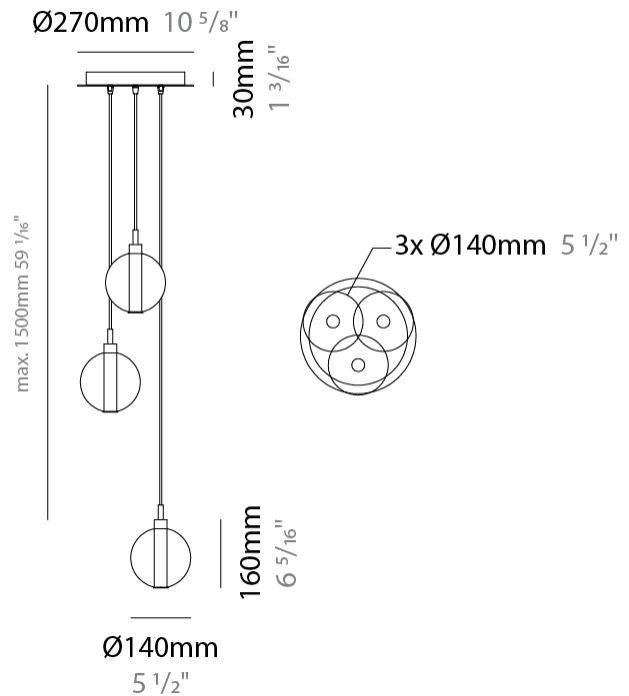

PROJECT
TYPE
SPECIFIER
QUANTITY
DATE

OSCURA - 3 LIGHT MULTIPLE SUSPENSION

D141141-

base number Finish
Options

1. To build a product code in our configurator select the specify button on the base model # product page
2. To build a manual product code on this datasheet choose from the options listed below in blue font and add the suffix to the base model #

GENERAL

Series: Oscura
Subseries: Oscura - 3 Light Multiple
Brand: Cangini & Tucci
Division: Design
Mounting Type: Suspension
Mounting Location: Ceiling
Subcategory: Pendant

PHYSICAL

Shape: Round
Diameter (mm): 270
Diameter (in): 10 ⁵/₈
Height (mm): 160
Height (in): 5 ⁷/₈
Max. Overall Height (mm): 1660
Max. Overall Height (in): 64 ¹⁵/₁₆
Light Distribution: Omnidirectional
Weight (kg): 2.2
Weight (lbs): 4.85
Fixture Finish: [AMB](#) / [BLK](#) / [BRZ](#) / [GLD](#) / [GRN](#) / [PNK](#) / [RGD](#) / [RUB](#) / [SKB](#) / [SMK](#) / [STE](#) / [TOB](#) / [TRA](#)
Holder Finish: PSS
Fixture Material: Glass / Metal
Cable Details: 1500mm cable

ELECTRICAL

Number of Lamps: 3
Lamp Type: LED Retrofit
Bulb Included: Bulb Not Included
Total Output Wattage (W): 12
Max. Wattage Per Lamp (W): 4
Lamp Base: G9
Input Voltage (V): 120

LED

OPTICAL

RATINGS AND CERTIFICATIONS

Certified By: Certified for North American Standards
IP rating: IP20