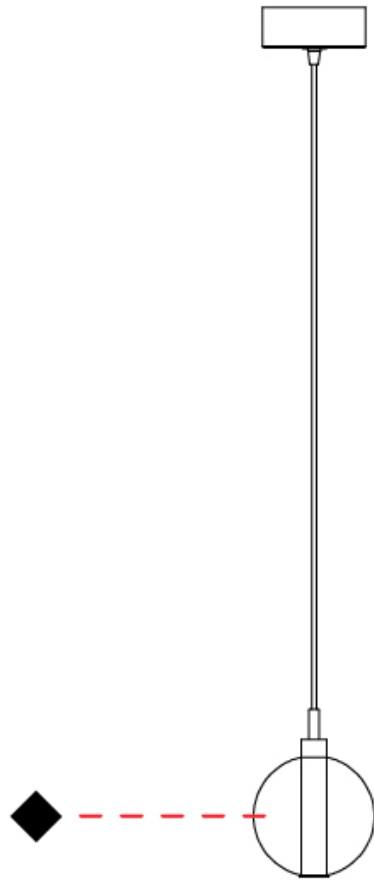

OSCURA - MONOPOINT SUSPENSION

D141135-

PROJECT _____

TYPE _____

SPECIFIER _____

QUANTITY _____

DATE _____