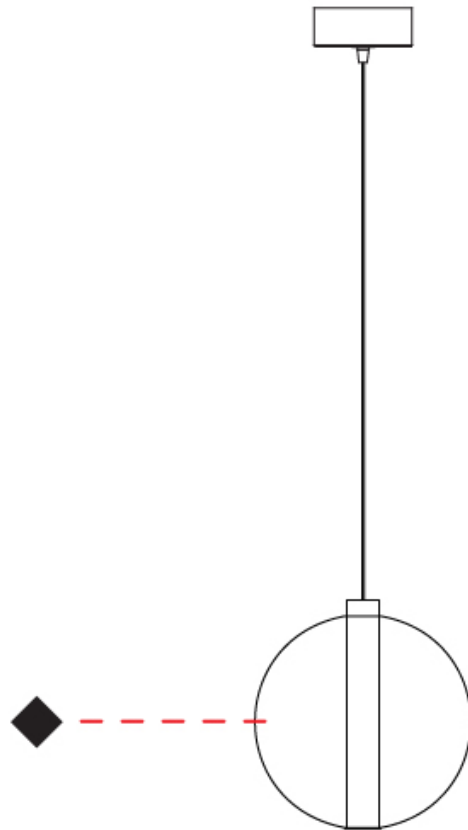

OSCURA - MONOPOINT SUSPENSION

D141217-

PROJECT

TYPE

SPECIFIER

QUANTITY

DATE

D