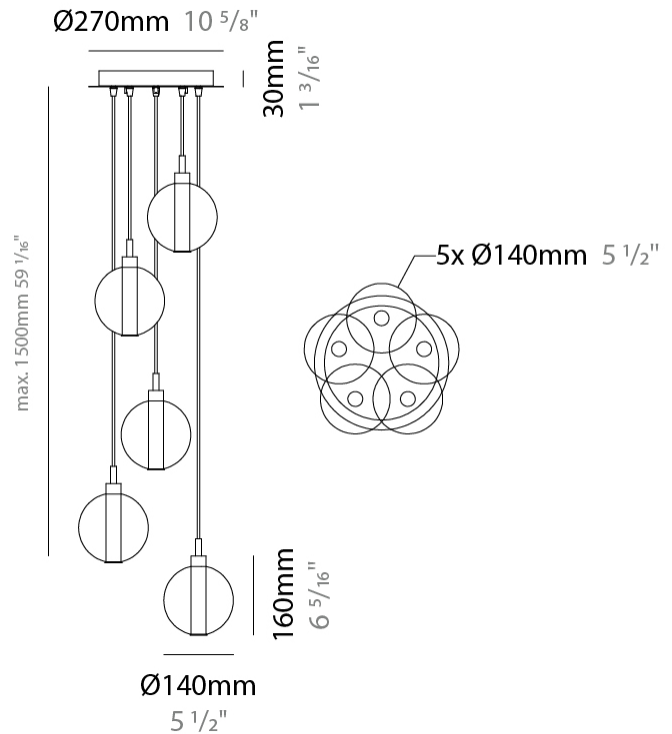

PROJECT	
TYPE	
SPECIFIER	
QUANTITY	
DATE	

OSCURA - 5 LIGHT MULTIPLE SUSPENSION

D141142-

base number   Finish
Options

1. To build a product code in our configurator select the specify button on the base model # product page
2. To build a manual product code on this datasheet choose from the options listed below in blue font and add the suffix to the base model #

GENERAL

Series: Oscura
Subseries: Oscura - 5 Light Multiple
Brand: Cangini & Tucci
Division: Design
Mounting Type: Suspension
Mounting Location: Ceiling
Subcategory: Pendant

PHYSICAL

Shape: Round
Diameter (mm): 270
Diameter (in): 10 ⁵/₈
Height (mm): 160
Height (in): 5 ⁷/₈
Max. Overall Height (mm): 1660
Max. Overall Height (in): 64 ¹⁵/₁₆
Light Distribution: Omnidirectional
Weight (kg): 2.7
Weight (lbs): 5.95
Fixture Finish: AMB / BLK / BRZ / GLD / GRN / PNK / RGD / RUB / SKB /
SMK / STE / TOB / TRA
Holder Finish: PSS
Fixture Material: Glass / Metal
Cable Details: 1500mm cable

ELECTRICAL

Number of Lamps: 5
Lamp Type: LED Retrofit
Bulb Included: Bulb Not Included
Total Output Wattage (W): 20
Max. Wattage Per Lamp (W): 4
Lamp Base: G9
Input Voltage (V): 120

LED

OPTICAL

RATINGS AND CERTIFICATIONS

Certified By: Certified for North American Standards
IP rating: IP20