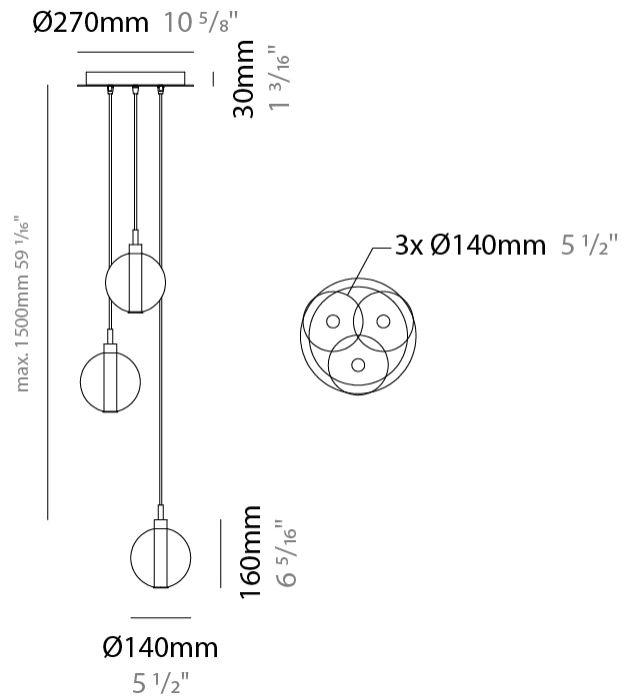

PROJECT	
TYPE	
SPECIFIER	
QUANTITY	
DATE	

OSCURA - 3 LIGHT MULTIPLE SUSPENSION

D141141-

base number Finish
Options

1. To build a product code in our configurator select the specify button on the base model # product page
2. To build a manual product code on this datasheet choose from the options listed below in blue font and add the suffix to the base model #

GENERAL

Series: Oscura
Subseries: Oscura - 3 Light Multiple
Brand: Cangini & Tucci
Division: Design
Mounting Type: Suspension
Mounting Location: Ceiling
Subcategory: Pendant

PHYSICAL

Shape: Round
Diameter (mm): 270
Diameter (in): 10 ⁵/₈
Height (mm): 160
Height (in): 5 ⁷/₈
Max. Overall Height (mm): 1660
Max. Overall Height (in): 64 ¹⁵/₁₆
Light Distribution: Omnidirectional
Weight (kg): 2.2
Weight (lbs): 4.85
Fixture Finish: [AMB](#) / [BLK](#) / [BRZ](#) / [GLD](#) / [GRN](#) / [PNK](#) / [RGD](#) / [RUB](#) / [SKB](#) / [SMK](#) / [STE](#) / [TOB](#) / [TRA](#)
Holder Finish: PSS
Fixture Material: Glass / Metal
Cable Details: 1500mm cable

ELECTRICAL

Number of Lamps: 3
Lamp Type: LED Retrofit
Bulb Included: Bulb Not Included
Total Output Wattage (W): 12
Max. Wattage Per Lamp (W): 4
Lamp Base: G9
Input Voltage (V): 120

LED

OPTICAL

RATINGS AND CERTIFICATIONS

Certified By: Certified for North American Standards
IP rating: IP20