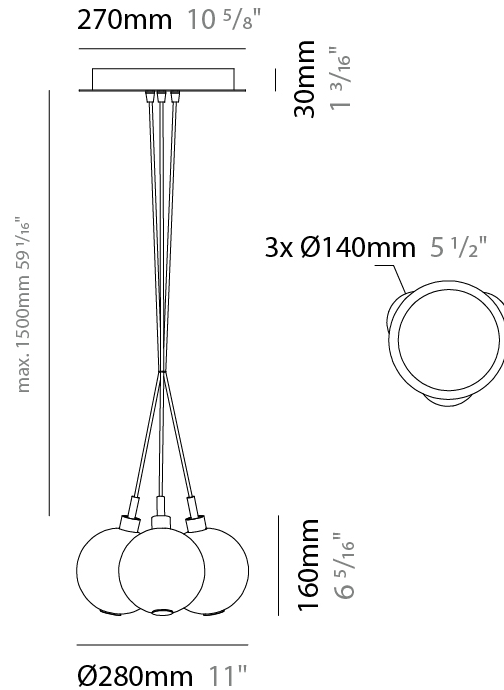

PROJECT	_____
TYPE	_____
SPECIFIER	_____
QUANTITY	_____
DATE	_____

OSCURA - 3 LIGHT CLUSTER SUSPENSION

D141137-

base number   Finish
Options

1. To build a product code in our configurator select the specify button on the base model # product page
2. To build a manual product code on this datasheet choose from the options listed below in blue font and add the suffix to the base model #

GENERAL

Series: Oscura
Subseries: Oscura - 3 Light Cluster
Brand: Cangini & Tucci
Division: Design
Mounting Type: Suspension
Mounting Location: Ceiling
Subcategory: Pendant

PHYSICAL

Shape: Round
Diameter (mm): 270
Diameter (in): 10 ⁵/₈
Height (mm): 160
Height (in): 6 ⁵/₁₆
Max. Overall Height (mm): 1660
Max. Overall Height (in): 65 ³/₈
Light Distribution: Omnidirectional
Weight (kg): 2.25
Weight (lbs): 4.96
Fixture Finish: [AMB](#) / [BLK](#) / [BRZ](#) / [GLD](#) / [GRN](#) / [PNK](#) / [RGD](#) / [RUB](#) / [SKB](#) / [SMK](#) / [STE](#) / [TOB](#) / [TRA](#)
Holder Finish: PSS
Fixture Material: Glass / Metal
Cable Details: 1500mm cable

ELECTRICAL

Number of Lamps: 3
Lamp Type: LED Retrofit
Bulb Included: Bulb Not Included
Total Output Wattage (W): 12
Max. Wattage Per Lamp (W): 4
Lamp Base: G9
Input Voltage (V): 120

LED

OPTICAL

RATINGS AND CERTIFICATIONS

Certified By: Certified for North American Standards
IP rating: IP20