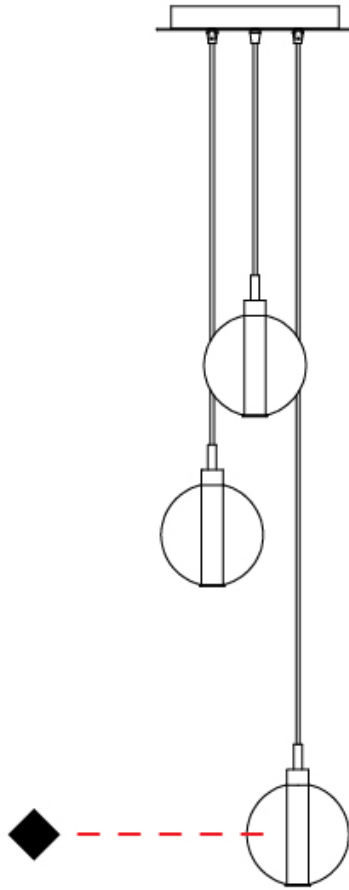

OSCURA - 3 LIGHT MULTIPLE SUSPENSION

D141141-

PROJECT _____

TYPE _____

SPECIFIER _____

QUANTITY _____

DATE _____

D