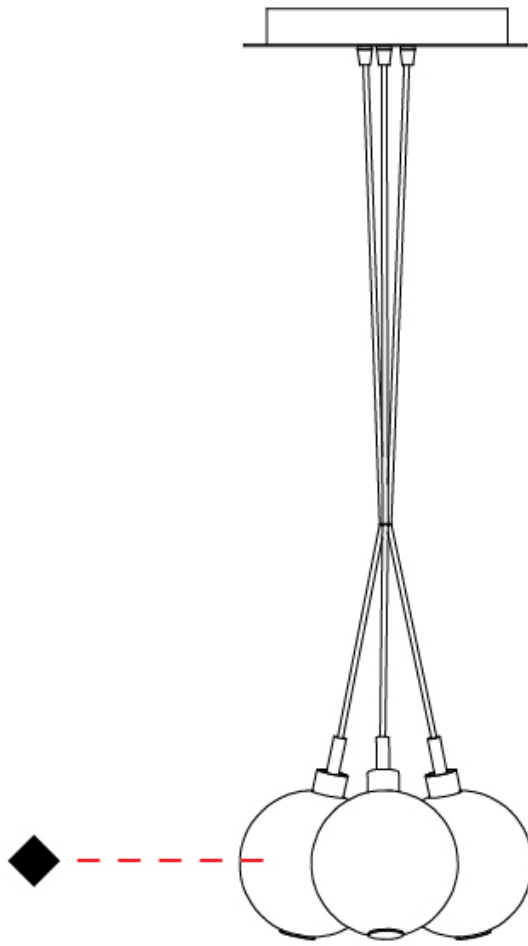

OSCURA - 3 LIGHT CLUSTER SUSPENSION

D141137-

PROJECT

TYPE

SPECIFIER

QUANTITY

DATE

D