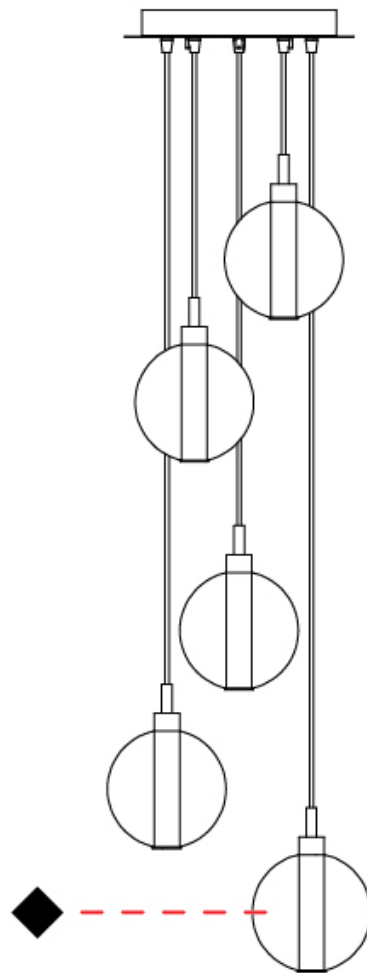

OSCURA - 5 LIGHT MULTIPLE SUSPENSION

D141142-

PROJECT _____

TYPE _____

SPECIFIER _____

QUANTITY _____

DATE _____

D