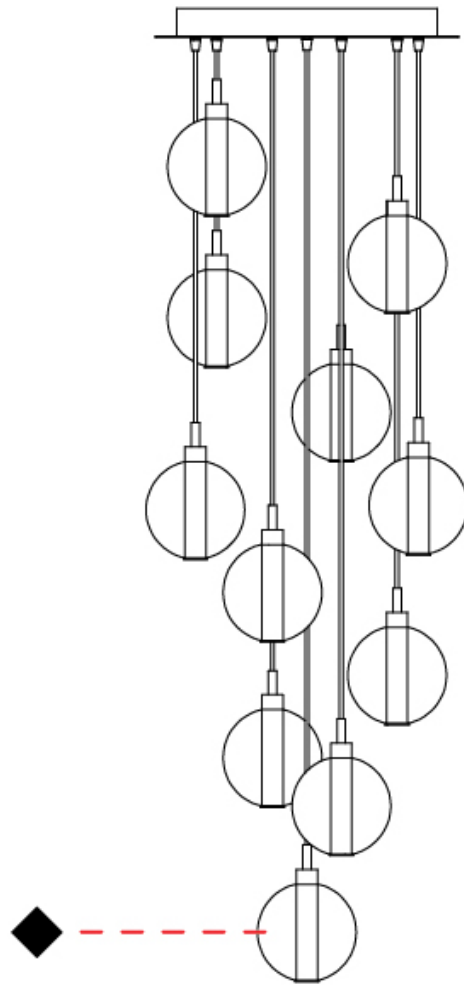

OSCURA - 11 LIGHT MULTIPLE SUSPENSION

D141145-

PROJECT

TYPE

SPECIFIER

QUANTITY

DATE

D