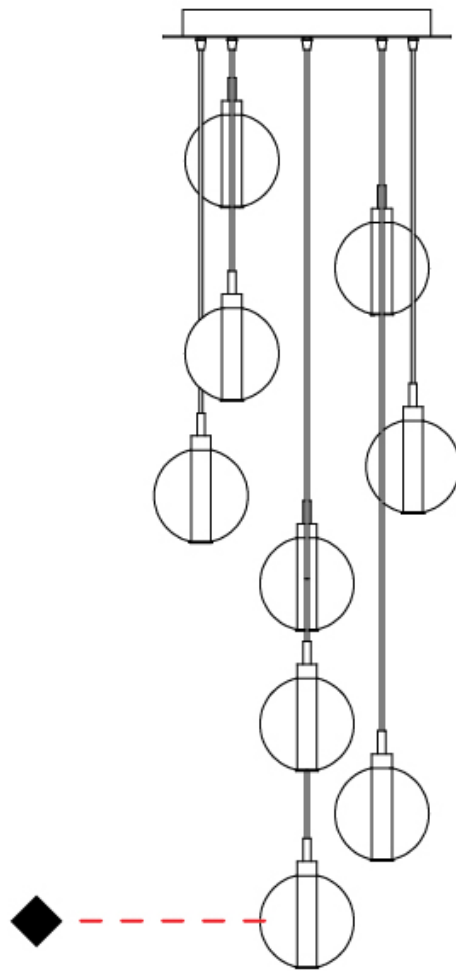

#### PHYSICAL

Shape: Round  
 Diameter (mm): 460  
 Diameter (in): 18 7/8  
 Height (mm): 160  
 Height (in): 6 5/16  
 Max. Overall Height (mm): 1660  
 Max. Overall Height (in): 64 15/16  
 Light Distribution: Omnidirectional  
 Weight (kg): 5.6  
 Weight (lbs): 12.35  
 Fixture Finish: [AMB](#) / [BLK](#) / [BRZ](#) / [GLD](#) / [GRN](#) / [PNK](#) / [RGD](#) / [RUB](#) / [SKB](#) / [SMK](#) / [STE](#) / [TOB](#) / [TRA](#)  
 Holder Finish: PSS  
 Fixture Material: Glass / Metal  
 Cable Details: 1500mm cable

## OSCURA - 9 LIGHT MULTIPLE SUSPENSION

D141144-

PROJECT \_\_\_\_\_

TYPE \_\_\_\_\_

SPECIFIER \_\_\_\_\_

QUANTITY \_\_\_\_\_

DATE \_\_\_\_\_

D

#### PHYSICAL

Shape: Round             
 Diameter (mm): 460             
 Diameter (in): 18 7/8             
 Height (mm): 160             
 Height (in): 5 7/8             
 Max. Overall Height (mm): 1660             
 Max. Overall Height (in): 64 15/16             
 Light Distribution: Omnidirectional             
 Weight (kg): 6.3             
 Weight (lbs): 13.9             
 Fixture Finish: AMB / BLK / BRZ / GLD / GRN / PNK / RGD / RUB / SKB /  
 SMK / STE / TOB / TRA             
 Holder Finish: PSS             
 Fixture Material: Glass / Metal             
 Cable Details: 1500mm cable           