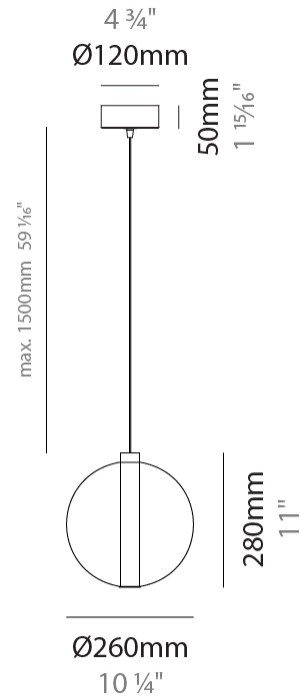

OSCURA - MONOPOINT SUSPENSION

D141217-

base number Finish
Options

1. To build a product code in our configurator select the specify button on the base model # product page
2. To build a manual product code on this datasheet choose from the options listed below in blue font and add the suffix to the base model #

GENERAL

Series: Oscura
Subseries: Oscura - Monopoint
Brand: Cangini & Tucci
Division: Design
Mounting Type: Suspension
Mounting Location: Ceiling
Subcategory: Pendant

PHYSICAL

Shape: Round
Diameter (mm): 260
Diameter (in): 10 3/4
Height (mm): 280
Height (in): 11
Max. Overall Height (mm): 1780
Max. Overall Height (in): 70 7/16
Light Distribution: Omnidirectional
Weight (kg): 1.000
Weight (lbs): 2.2
Fixture Finish: [AMB](#) / [BLK](#) / [BRZ](#) / [GLD](#) / [GRN](#) / [PNK](#) / [RGD](#) / [RUB](#) / [SKB](#) / [SMK](#) / [STE](#) / [TOB](#) / [TRA](#)
Holder Finish: CHR
Fixture Material: Glass / Metal
Cable Details: 1500mm cable

ELECTRICAL

Number of Lamps: 1
Lamp Type: LED Retrofit
Bulb Included: Bulb Not Included
Total Output Wattage (W): 4
Max. Wattage Per Lamp (W): 1
Lamp Base: G9
Input Voltage (V): 120

LED

OPTICAL

RATINGS AND CERTIFICATIONS

Certified By: Certified for North American Standards
IP rating: IP20

PROJECT
TYPE
SPECIFIER
QUANTITY
DATE