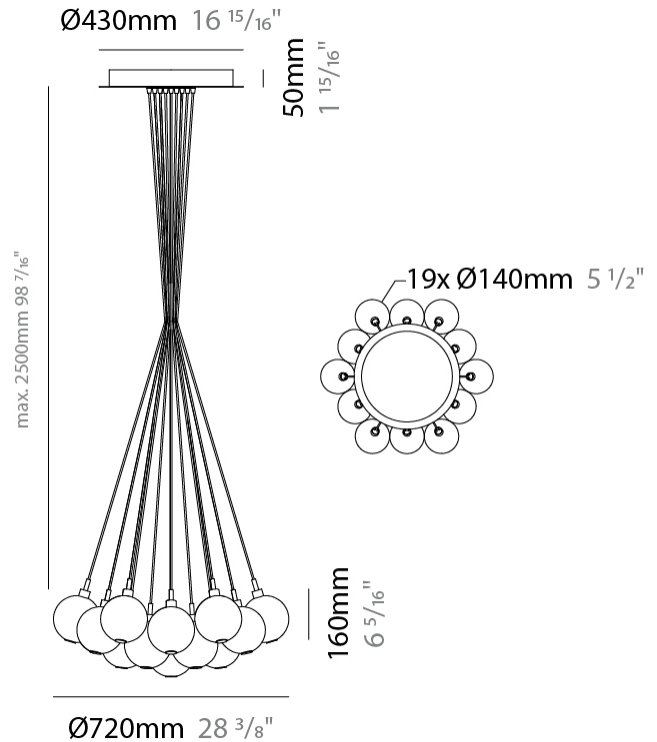

PROJECT	
TYPE	
SPECIFIER	
QUANTITY	
DATE	

OSCURA - 19 LIGHT CLUSTER SUSPENSION

D141139-

base number Finish
Options

1. To build a product code in our configurator select the specify button on the base model # product page
2. To build a manual product code on this datasheet choose from the options listed below in blue font and add the suffix to the base model #

GENERAL

Series: Oscura
Subseries: Oscura - 19 Light Cluster
Brand: Cangini & Tucci
Division: Design
Mounting Type: Suspension
Mounting Location: Ceiling
Subcategory: Pendant

PHYSICAL

Shape: Round
Diameter (mm): 720
Diameter (in): 28 3/8
Height (mm): 160
Height (in): 5 7/8
Max. Overall Height (mm): 2660
Max. Overall Height (in): 64 15/16
Light Distribution: Omnidirectional
Weight (kg): 9.5
Weight (lbs): 20.94
Fixture Finish: [AMB](#) / [BLK](#) / [BRZ](#) / [GLD](#) / [GRN](#) / [PNK](#) / [RGD](#) / [RUB](#) / [SKB](#) / [SMK](#) / [STE](#) / [TOB](#) / [TRA](#)
Holder Finish: PSS
Fixture Material: Glass / Metal
Cable Details: 2500mm cable

ELECTRICAL

Number of Lamps: 19
Lamp Type: LED Retrofit
Bulb Included: Bulb Not Included
Total Output Wattage (W): 76
Max. Wattage Per Lamp (W): 4
Lamp Base: G9
Input Voltage (V): 120

LED

OPTICAL

RATINGS AND CERTIFICATIONS

Certified By: Certified for North American Standards
IP rating: IP20