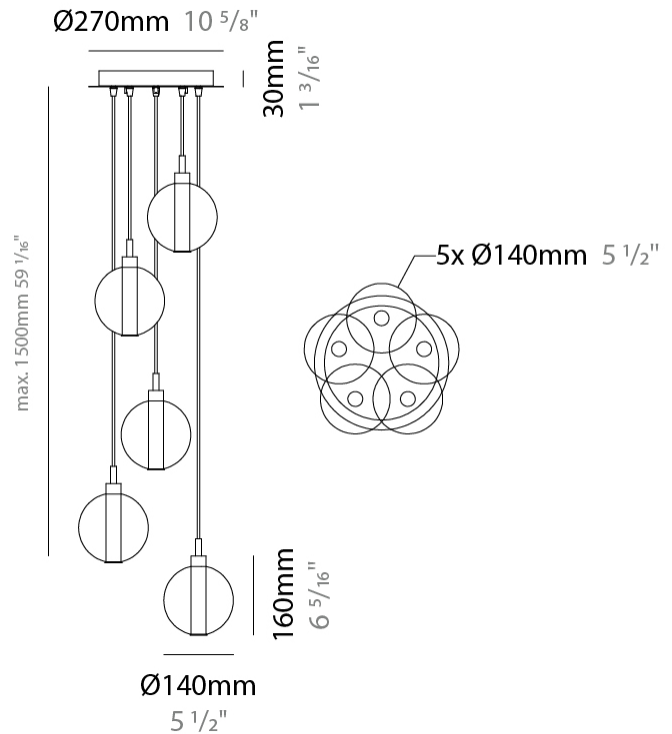

PROJECT	
TYPE	
SPECIFIER	
QUANTITY	
DATE	

OSCURA - 5 LIGHT MULTIPLE SUSPENSION

D141142-

base number   Finish
Options

1. To build a product code in our configurator select the specify button on the base model # product page
2. To build a manual product code on this datasheet choose from the options listed below in blue font and add the suffix to the base model #

GENERAL

Series: Oscura
Subseries: Oscura - 5 Light Multiple
Brand: Cangini & Tucci
Division: Design
Mounting Type: Suspension
Mounting Location: Ceiling
Subcategory: Pendant

PHYSICAL

Shape: Round
Diameter (mm): 270
Diameter (in): 10 ⁵/₈
Height (mm): 160
Height (in): 5 ⁷/₈
Max. Overall Height (mm): 1660
Max. Overall Height (in): 64 ¹⁵/₁₆
Light Distribution: Omnidirectional
Weight (kg): 2.7
Weight (lbs): 5.95
Fixture Finish: [AMB](#) / [BLK](#) / [BRZ](#) / [GLD](#) / [GRN](#) / [PNK](#) / [RGD](#) / [RUB](#) / [SKB](#) / [SMK](#) / [STE](#) / [TOB](#) / [TRA](#)
Holder Finish: PSS
Fixture Material: Glass / Metal
Cable Details: 1500mm cable

ELECTRICAL

Number of Lamps: 5
Lamp Type: LED Retrofit
Bulb Included: Bulb Not Included
Total Output Wattage (W): 20
Max. Wattage Per Lamp (W): 4
Lamp Base: G9
Input Voltage (V): 120

LED

OPTICAL

RATINGS AND CERTIFICATIONS

Certified By: Certified for North American Standards
IP rating: IP20