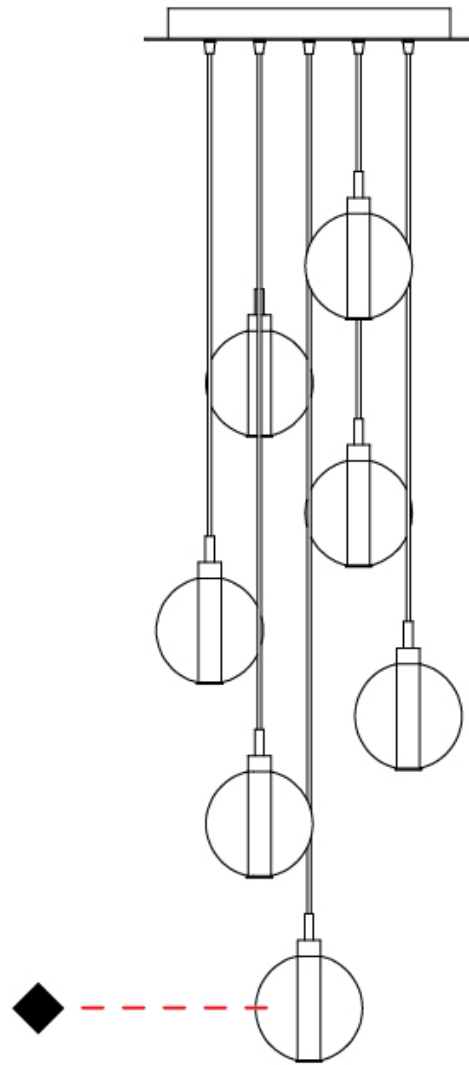

OSCURA - 7 LIGHT MULTIPLE SUSPENSION

D141143-

PROJECT

TYPE

SPECIFIER

QUANTITY

DATE

D