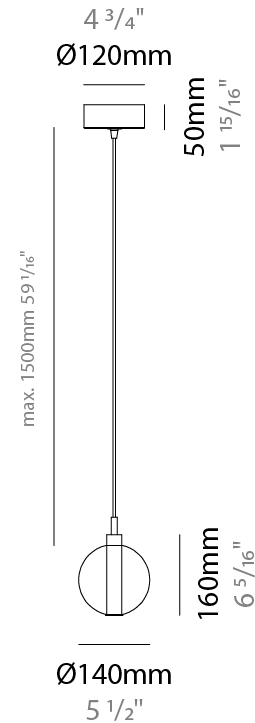

OSCURA - MONOPOINT SUSPENSION

D141135-

base number Finish
Options

1. To build a product code in our configurator select the specify button on the base model # product page
2. To build a manual product code on this datasheet choose from the options listed below in blue font and add the suffix to the base model #

GENERAL

Series: Oscura
Subseries: Oscura - Monopoint
Brand: Cangini & Tucci
Division: Design
Mounting Type: Suspension
Mounting Location: Ceiling
Subcategory: Pendant

PHYSICAL

Shape: Round
Diameter (mm): 140
Diameter (in): 5 1/2
Height (mm): 160
Height (in): 6 5/16
Max. Overall Height (mm): 1660
Max. Overall Height (in): 65 3/8
Light Distribution: Omnidirectional
Weight (kg): 0.51
Weight (lbs): 1.12
Fixture Finish: [AMB](#) / [BLK](#) / [BRZ](#) / [GLD](#) / [GRN](#) / [PNK](#) / [RGD](#) / [RUB](#) / [SKB](#) / [SMK](#) / [STE](#) / [TOB](#) / [TRA](#)
Holder Finish: CHR
Fixture Material: Glass / Metal
Cable Details: 1500mm cable

ELECTRICAL

Number of Lamps: 1
Lamp Type: LED Retrofit
Bulb Included: Bulb Not Included
Max. Wattage Per Lamp (W): 4
Lamp Base: G9
Input Voltage (V): 120

LED

OPTICAL

RATINGS AND CERTIFICATIONS

Certified By: Certified for North American Standards
IP rating: IP20

PROJECT
TYPE
SPECIFIER
QUANTITY
DATE