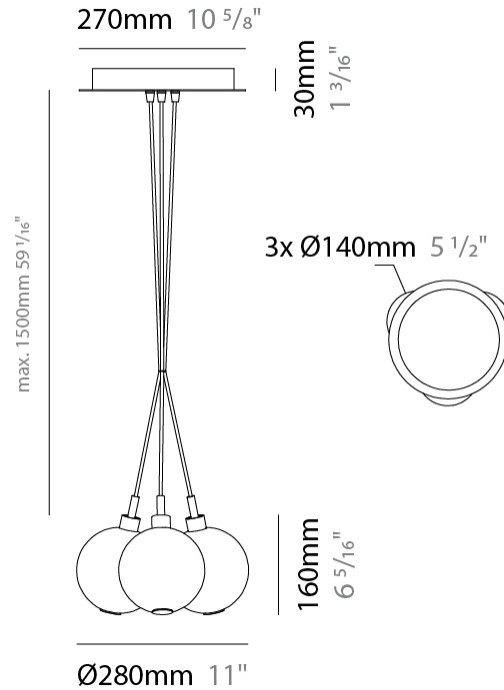

PROJECT	_____
TYPE	_____
SPECIFIER	_____
QUANTITY	_____
DATE	_____

OSCURA - 3 LIGHT CLUSTER SUSPENSION

D141137-

base number   Finish
Options

1. To build a product code in our configurator select the specify button on the base model # product page
2. To build a manual product code on this datasheet choose from the options listed below in blue font and add the suffix to the base model #

GENERAL

Series: Oscura _____
Subseries: Oscura - 3 Light Cluster _____
Brand: Cangini & Tucci _____
Division: Design _____
Mounting Type: Suspension _____
Mounting Location: Ceiling _____
Subcategory: Pendant _____

PHYSICAL

Shape: Round _____
Diameter (mm): 270 _____
Diameter (in): 10 5/8 _____
Height (mm): 160 _____
Height (in): 6 5/16 _____
Max. Overall Height (mm): 1660 _____
Max. Overall Height (in): 65 3/8 _____
Light Distribution: Omnidirectional _____
Weight (kg): 2.25 _____
Weight (lbs): 4.96 _____
Fixture Finish: [AMB](#) / [BLK](#) / [BRZ](#) / [GLD](#) / [GRN](#) / [PNK](#) / [RGD](#) / [RUB](#) / [SKB](#) / [SMK](#) / [STE](#) / [TOB](#) / [TRA](#) _____
Holder Finish: PSS _____
Fixture Material: Glass / Metal _____
Cable Details: 1500mm cable _____

ELECTRICAL

Number of Lamps: 3 _____
Lamp Type: LED Retrofit _____
Bulb Included: Bulb Not Included _____
Total Output Wattage (W): 12 _____
Max. Wattage Per Lamp (W): 4 _____
Lamp Base: G9 _____
Input Voltage (V): 120 _____

LED

OPTICAL

RATINGS AND CERTIFICATIONS

Certified By: Certified for North American Standards _____
IP rating: IP20 _____