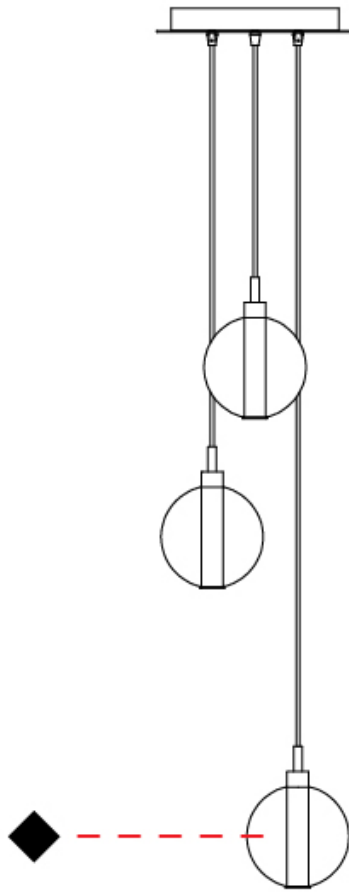

OSCURA - 3 LIGHT MULTIPLE SUSPENSION

D141141-

PROJECT _____

TYPE _____

SPECIFIER _____

QUANTITY _____

DATE _____

D