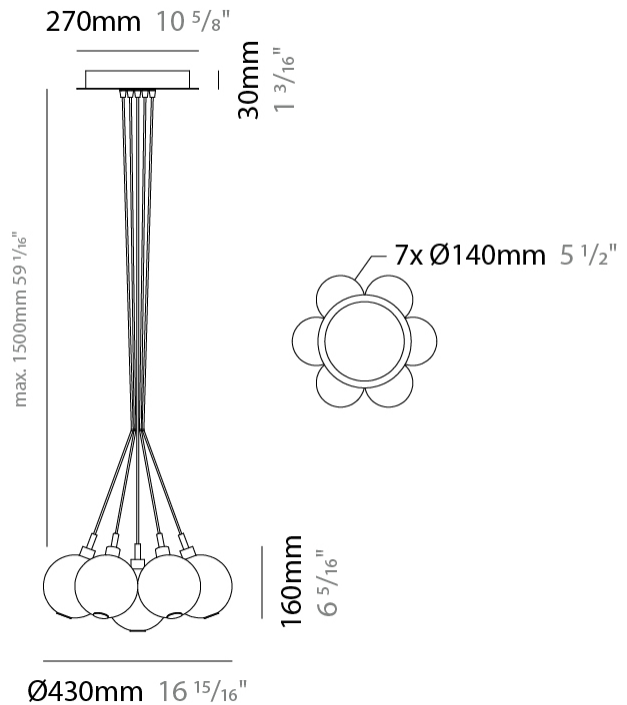

PROJECT	_____
TYPE	_____
SPECIFIER	_____
QUANTITY	_____
DATE	_____

OSCURA - 7 LIGHT CLUSTER SUSPENSION

D141138-

base number   Finish
Options

1. To build a product code in our configurator select the specify button on the base model # product page
2. To build a manual product code on this datasheet choose from the options listed below in blue font and add the suffix to the base model #

GENERAL

Series: Oscura
Subseries: Oscura - 7 Light Cluster
Brand: Cangini & Tucci
Division: Design
Mounting Type: Suspension
Mounting Location: Ceiling
Subcategory: Pendant

PHYSICAL

Shape: Round
Diameter (mm): 430
Diameter (in): 16 ¹⁵/₁₆
Height (mm): 160
Height (in): 6 ⁵/₁₆
Max. Overall Height (mm): 1660
Max. Overall Height (in): 65 ³/₈
Light Distribution: Omnidirectional
Weight (kg): 4
Weight (lbs): 8.82
Fixture Finish: [AMB](#) / [BLK](#) / [BRZ](#) / [GLD](#) / [GRN](#) / [PNK](#) / [RGD](#) / [RUB](#) / [SKB](#) / [SMK](#) / [STE](#) / [TOB](#) / [TRA](#)
Holder Finish: PSS
Fixture Material: Glass / Metal
Cable Details: 1500mm cable

ELECTRICAL

Number of Lamps: 7
Lamp Type: LED Retrofit
Bulb Included: Bulb Not Included
Total Output Wattage (W): 28
Max. Wattage Per Lamp (W): 4
Lamp Base: G9
Input Voltage (V): 120

LED

OPTICAL

RATINGS AND CERTIFICATIONS

Certified By: Certified for North American Standards
IP rating: IP20