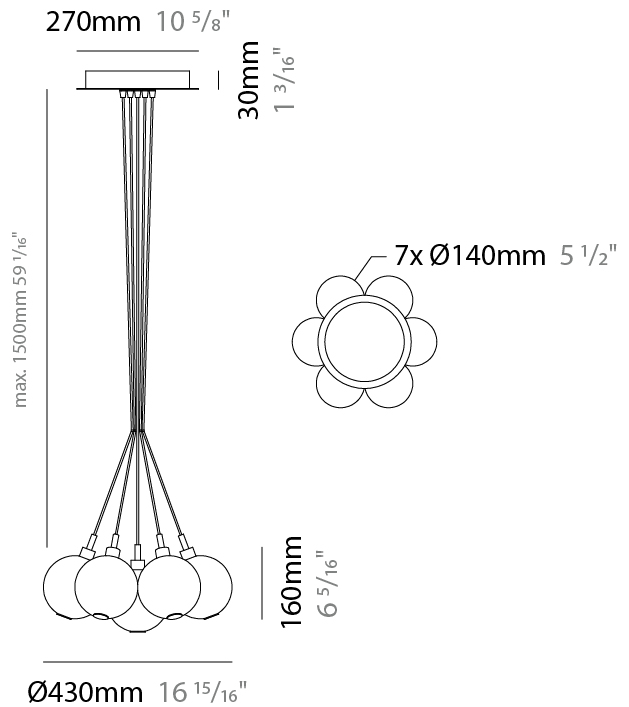

OSCURA - 7 LIGHT CLUSTER SUSPENSION

D141138-

base number _____
Finish
Options _____

1. To build a product code in our configurator select the specify button on the base model # product page
2. To build a manual product code on this datasheet choose from the options listed below in blue font and add the suffix to the base model #

GENERAL

Series: Oscura
Subseries: Oscura - 7 Light Cluster
Partner: Cangini & Tucci
Division: Design
Installation: Suspension
Product Type: Pendant
Mounting Location: Ceiling

PHYSICAL

Shape: Round
Diameter (mm): 430
Diameter (in): 16 ¹⁵/₁₆
Height (mm): 160
Height (in): 6 ⁵/₁₆
Max. Overall Height (mm): 1660
Max. Overall Height (in): 65 ³/₈
Weight (kg): 4
Weight (lbs): 8.82
Fixture Finish: [AMB / BLK / BRZ / GLD / GRN / PNK / RGD / RUB / SKB / SMK / STE / TOB / TRA](#)
Holder Finish: PSS
Fixture Material: Glass / Metal
Primary Material: Glass - Borosilicate
Cable Details: 1500mm cable

ELECTRICAL

Number of Lamps: 7
Lamp Type: LED Retrofit
Bulb Included: Bulb Not Included
Total Output Wattage (W): 28
Max. Wattage Per Lamp (W): 4
Lamp Base: G9
Input Voltage (V): 120

LED

OPTICAL

RATINGS AND CERTIFICATIONS

Certified By: Certified for North American Standards
IP rating: IP20