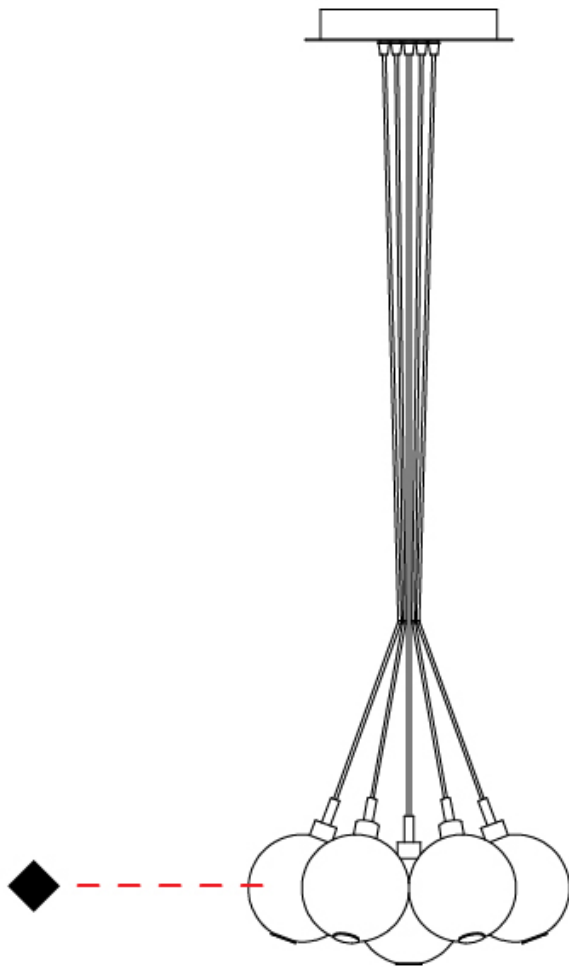

OSCURA - 7 LIGHT CLUSTER SUSPENSION

D141138-

base number _____
 Finish
 Options _____

- To build a product code in our configurator select the specify button on the base model # product page
- To build a manual product code on this datasheet choose from the options listed below in blue font and add the suffix to the base model #

GENERAL

Series: Oscura
 Subseries: Oscura - 7 Light Cluster
 Partner: Cangini & Tucci
 Division: Design
 Installation: Suspension
 Product Type: Pendant
 Mounting Location: Ceiling

PHYSICAL

Shape: Round
 Diameter (mm): 430
 Diameter (in): 16 ¹⁵/₁₆
 Height (mm): 160
 Height (in): 6 ⁵/₁₆
 Max. Overall Height (mm): 1660
 Max. Overall Height (in): 65 ³/₈
 Weight (kg): 4
 Weight (lbs): 8.82
 Fixture Finish: [AMB / BLK / BRZ / GLD / GRN / PNK / RGD / RUB / SKB / SMK / STE / TOB / TRA](#)
 Holder Finish: PSS
 Fixture Material: Glass / Metal
 Primary Material: Glass - Borosilicate
 Cable Details: 1500mm cable

D

PROJECT	
TYPE	
SPECIFIER	
QUANTITY	
DATE	

OSCURA - 7 LIGHT MULTIPLE SUSPENSION

D141143-

base number Finish
Options

- To build a product code in our configurator select the specify button on the base model # product page
- To build a manual product code on this datasheet choose from the options listed below in blue font and add the suffix to the base model #

GENERAL

Series: Oscura
 Subseries: Oscura - 7 Light Multiple
 Partner: Cangini & Tucci
 Division: Design
 Installation: Suspension
 Product Type: Pendant
 Mounting Location: Ceiling

PHYSICAL

Shape: Round
 Diameter (mm): 460
 Diameter (in): 18 7/8
 Height (mm): 160
 Height (in): 5 7/8
 Max. Overall Height (mm): 1660
 Max. Overall Height (in): 64 15/16
 Weight (kg): 4.9
 Weight (lbs): 10.8
 Fixture Finish: [AMB / BLK / BRZ / GLD / GRN / PNK / RGD / RUB / SKB / SMK / STE / TOB / TRA](#)
 Holder Finish: PSS
 Fixture Material: Glass / Metal
 Primary Material: Glass - Borosilicate
 Cable Details: 1500mm cable