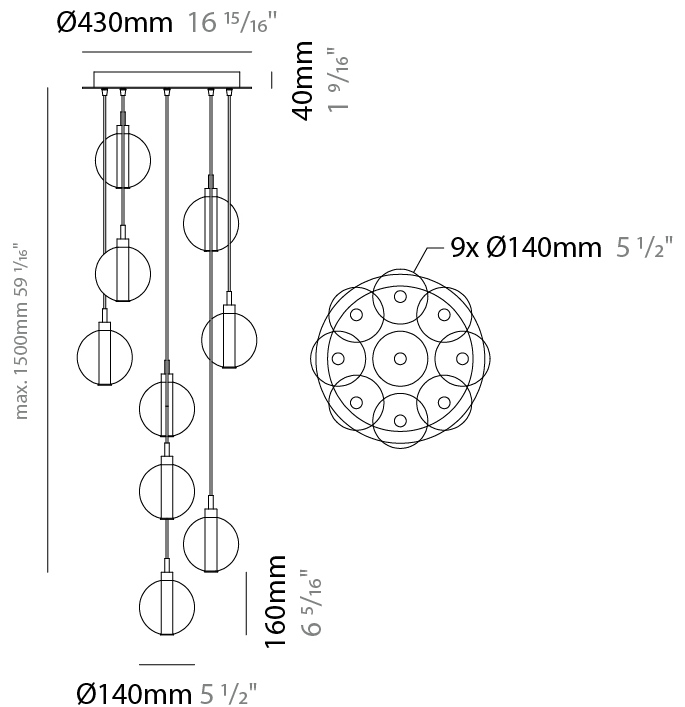

PROJECT	
TYPE	
SPECIFIER	
QUANTITY	
DATE	

OSCURA - 9 LIGHT MULTIPLE SUSPENSION

D141144-

base number	Finish Options	Finish Options

1. To build a product code in our configurator select the specify button on the base model # product page
2. To build a manual product code on this datasheet choose from the options listed below in blue font and add the suffix to the base model #

GENERAL

Series: Oscura
Subseries: Oscura - 9 Light Multiple
Partner: Cangini & Tucci
Division: Design
Installation: Suspension
Product Type: Pendant
Mounting Location: Ceiling

PHYSICAL

Shape: Round
Diameter (mm): 460
Diameter (in): 18 1/8
Height (mm): 160
Height (in): 6 5/16
Max. Overall Height (mm): 1660
Max. Overall Height (in): 64 15/16
Weight (kg): 5.6
Weight (lbs): 12.35
Fixture Finish: AMB / BLK / BRZ / GLD / GRN / RGD / SKB / SMK / STE / TOB / TRA
Holder Finish: CHR
Accent Finish: BCR / CHR / MBK / MWH
Fixture Material: Glass / Metal
Primary Material: Glass - Borosilicate
Cable Details: 1500mm cable

ELECTRICAL

Number of Lamps: 9
Lamp Type: LED Retrofit
Bulb Included: Bulb Not Included
Total Output Wattage (W): 36
Max. Wattage Per Lamp (W): 4
Lamp Base: G9
Input Voltage (V): 120

LED

OPTICAL

RATINGS AND CERTIFICATIONS

Certified By: Certified for North American Standards
IP rating: IP20