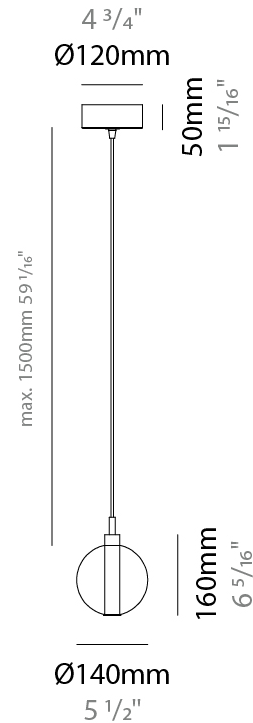

OSCURA - MONOPOINT SUSPENSION

D141135-

base number   Finish
Options

1. To build a product code in our configurator select the specify button on the base model # product page
2. To build a manual product code on this datasheet choose from the options listed below in blue font and add the suffix to the base model #

GENERAL

Series: Oscura
Subseries: Oscura - Monopoint
Partner: Cangini & Tucci
Division: Design
Installation: Suspension
Product Type: Pendant
Mounting Location: Ceiling

PHYSICAL

Shape: Round
Diameter (mm): 140
Diameter (in): 5 1/2
Height (mm): 160
Height (in): 6 5/16
Max. Overall Height (mm): 1660
Max. Overall Height (in): 65 3/8
Weight (kg): 0.51
Weight (lbs): 1.12
[Fixture Finish: AMB / GRN / SKB / SMK / TOB / TRA](#)
Holder Finish: CHR
Fixture Material: Glass / Metal
Primary Material: Glass - Borosilicate
Cable Details: 1500mm cable

ELECTRICAL

Number of Lamps: 1
Lamp Type: LED Retrofit
Bulb Included: Bulb Not Included
Max. Wattage Per Lamp (W): 4
Lamp Base: G9
Input Voltage (V): 120

LED

OPTICAL

RATINGS AND CERTIFICATIONS

Certified By: Certified for North American Standards
IP rating: IP20

PROJECT	_____
TYPE	_____
SPECIFIER	_____
QUANTITY	_____
DATE	_____