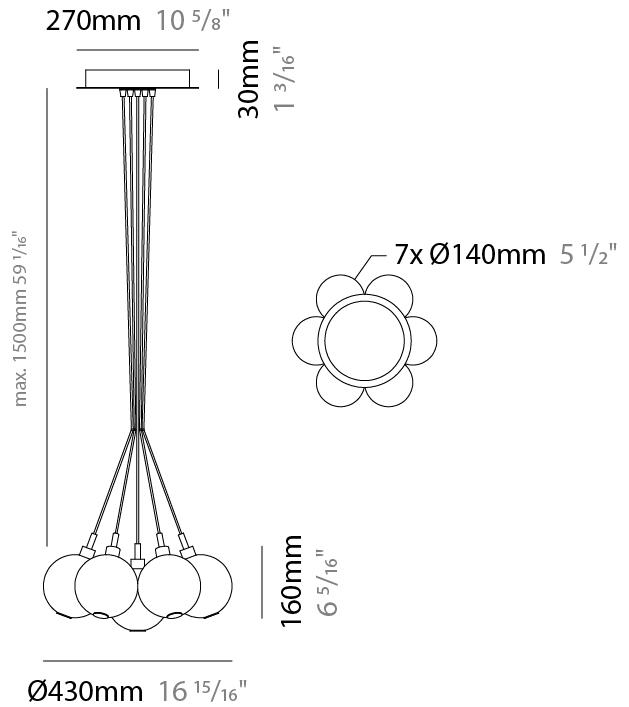

PROJECT	
TYPE	
SPECIFIER	
QUANTITY	
DATE	

OSCURA - 7 LIGHT CLUSTER SUSPENSION

D141138-

base number	Finish Options	Finish Options

1. To build a product code in our configurator select the specify button on the base model # product page
2. To build a manual product code on this datasheet choose from the options listed below in blue font and add the suffix to the base model #

GENERAL

Series: Oscura
Subseries: Oscura - 7 Light Cluster
Partner: Cangini & Tucci
Division: Design
Installation: Suspension
Product Type: Pendant
Mounting Location: Ceiling

PHYSICAL

Shape: Round
Diameter (mm): 430
Diameter (in): 16 ¹⁵/₁₆
Height (mm): 160
Height (in): 6 ⁵/₁₆
Max. Overall Height (mm): 1660
Max. Overall Height (in): 65 ³/₈
Weight (kg): 4
Weight (lbs): 8.82
Fixture Finish: AMB / BLK / BRZ / GLD / GRN / RGD / SKB / SMK / STE / TOB / TRA
Holder Finish: CHR
Accent Finish: BCR / CHR / MBK / MWH
Fixture Material: Glass / Metal
Primary Material: Glass - Borosilicate
Cable Details: 1500mm cable

ELECTRICAL

Number of Lamps: 7
Lamp Type: LED Retrofit
Bulb Included: Bulb Not Included
Total Output Wattage (W): 28
Max. Wattage Per Lamp (W): 4
Lamp Base: G9
Input Voltage (V): 120

LED

OPTICAL

RATINGS AND CERTIFICATIONS

Certified By: Certified for North American Standards
IP rating: IP20