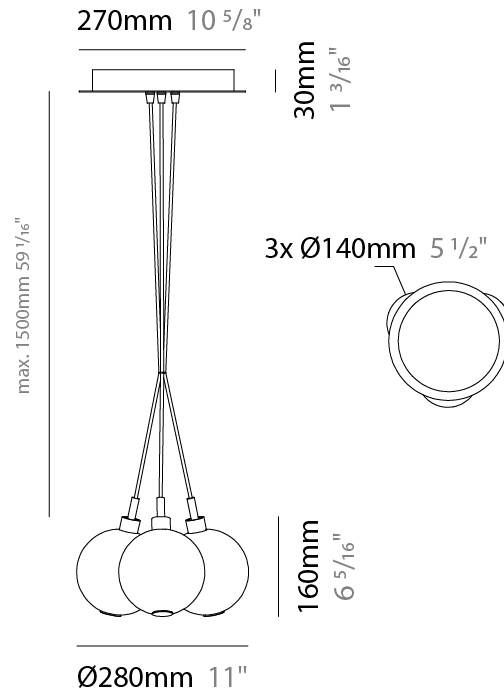

OSCURA - 3 LIGHT CLUSTER SUSPENSION

D141137- -

base number   Finish Options   Finish Options

1. To build a product code in our configurator select the specify button on the base model # product page
2. To build a manual product code on this datasheet choose from the options listed below in blue font and add the suffix to the base model #

GENERAL

Series: Oscura
Subseries: Oscura - 3 Light Cluster
Partner: Cangini & Tucci
Division: Design
Installation: Suspension
Product Type: Pendant
Mounting Location: Ceiling

PHYSICAL

Shape: Round
Diameter (mm): 270
Diameter (in): 10 ⁵/₈
Height (mm): 160
Height (in): 6 ⁵/₁₆
Max. Overall Height (mm): 1660
Max. Overall Height (in): 65 ³/₈
Weight (kg): 2.25
Weight (lbs): 4.96
Fixture Finish: [AMB](#) / [BLK](#) / [BRZ](#) / [GLD](#) / [GRN](#) / [RGD](#) / [SKB](#) / [SMK](#) / [STE](#) / [TOB](#) / [TRA](#)
Holder Finish: CHR
Accent Finish: [BCR](#) / [CHR](#) / [MBK](#) / [MWH](#)
Fixture Material: Glass / Metal
Primary Material: Glass - Borosilicate
Cable Details: 1500mm cable

ELECTRICAL

Number of Lamps: 3
Lamp Type: LED Retrofit
Bulb Included: Bulb Not Included
Total Output Wattage (W): 12
Max. Wattage Per Lamp (W): 4
Lamp Base: G9
Input Voltage (V): 120

LED

OPTICAL

RATINGS AND CERTIFICATIONS

Certified By: Certified for North American Standards
IP rating: IP20