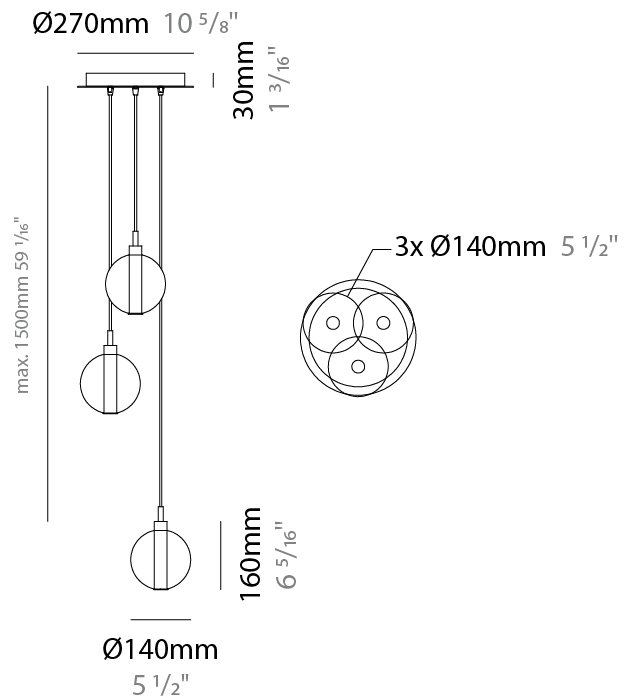

PROJECT	
TYPE	
SPECIFIER	
QUANTITY	
DATE	

OSCURA - 3 LIGHT MULTIPLE SUSPENSION

D141141-

base number   Finish Options   Finish Options

1. To build a product code in our configurator select the specify button on the base model # product page
2. To build a manual product code on this datasheet choose from the options listed below in blue font and add the suffix to the base model #

GENERAL

Series: Oscura
Subseries: Oscura - 3 Light Multiple
Partner: Cangini & Tucci
Division: Design
Installation: Suspension
Product Type: Pendant
Mounting Location: Ceiling

PHYSICAL

Shape: Round
Diameter (mm): 270
Diameter (in): 10 ⁵/₈
Height (mm): 160
Height (in): 5 ⁷/₈
Max. Overall Height (mm): 1660
Max. Overall Height (in): 64 ¹⁵/₁₆
Weight (kg): 2.2
Weight (lbs): 4.85
Fixture Finish: AMB / BLK / BRZ / GLD / GRN / RGD / SKB / SMK / STE / TOB / TRA
Holder Finish: CHR
Accent Finish: BCR / CHR / MBK / MWH
Fixture Material: Glass / Metal
Primary Material: Glass - Borosilicate
Cable Details: 1500mm cable

ELECTRICAL

Number of Lamps: 3
Lamp Type: LED Retrofit
Bulb Included: Bulb Not Included
Total Output Wattage (W): 12
Max. Wattage Per Lamp (W): 4
Lamp Base: G9
Input Voltage (V): 120

LED

OPTICAL

RATINGS AND CERTIFICATIONS

Certified By: Certified for North American Standards
IP rating: IP20