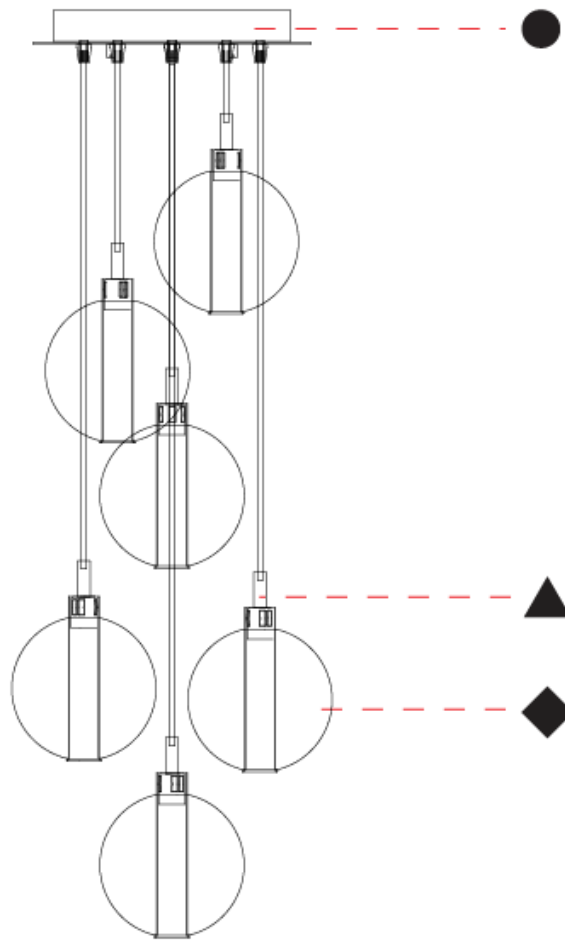

OSCURA - 6 LIGHT MULTIPLE SUSPENSION

D141293-

PROJECT	_____
TYPE	_____
SPECIFIER	_____
QUANTITY	_____
DATE	_____

D