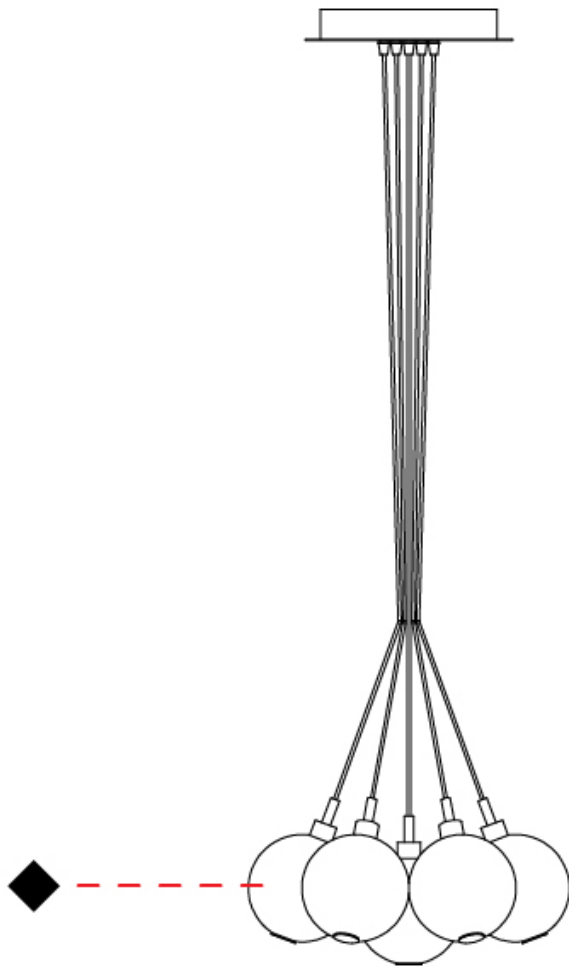

OSCURA - 7 LIGHT CLUSTER SUSPENSION

D141138-

PROJECT	_____
TYPE	_____
SPECIFIER	_____
QUANTITY	_____
DATE	_____

D