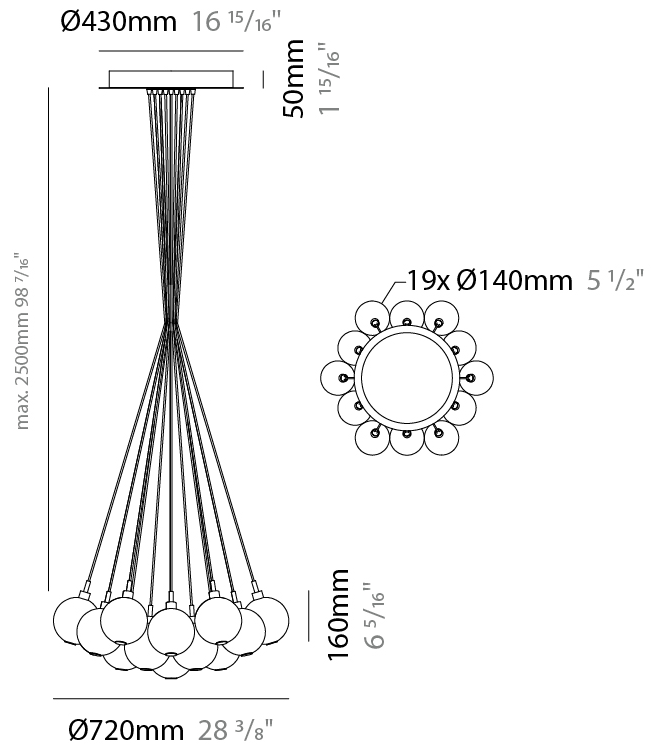

OSCURA - 19 LIGHT CLUSTER SUSPENSION

D141139-

base number   Finish   Finish
                         Options   Options

1. To build a product code in our configurator select the specify button on the base model # product page
2. To build a manual product code on this datasheet choose from the options listed below in blue font and add the suffix to the base model #

GENERAL

Series: Oscura
Subseries: Oscura - 19 Light Cluster
Partner: Cangini & Tucci
Division: Design
Installation: Suspension
Product Type: Pendant
Mounting Location: Ceiling

PHYSICAL

Shape: Round
Diameter (mm): 720
Diameter (in): 28 ³/₈
Height (mm): 160
Height (in): 5 ⁷/₈
Max. Overall Height (mm): 2660
Max. Overall Height (in): 64 ¹⁵/₁₆
Weight (kg): 9.5
Weight (lbs): 20.94
Fixture Finish: [AMB](#) / [BLK](#) / [BRZ](#) / [GLD](#) / [GRN](#) / [PNK](#) / [RGD](#) / [RUB](#) / [SKB](#) / [SMK](#) / [STE](#) / [TOB](#) / [TRA](#)
Holder Finish: CHR
Accent Finish: [BCR](#) / [CHR](#) / [MBK](#) / [MWH](#)
Fixture Material: Glass / Metal
Primary Material: Glass - Borosilicate
Cable Details: 2500mm cable

ELECTRICAL

Number of Lamps: 19
Lamp Type: LED Retrofit
Bulb Included: Bulb Not Included
Total Output Wattage (W): 76
Max. Wattage Per Lamp (W): 4
Lamp Base: G9
Input Voltage (V): 120

LED

OPTICAL

RATINGS AND CERTIFICATIONS

Certified By: Certified for North American Standards
IP rating: IP20