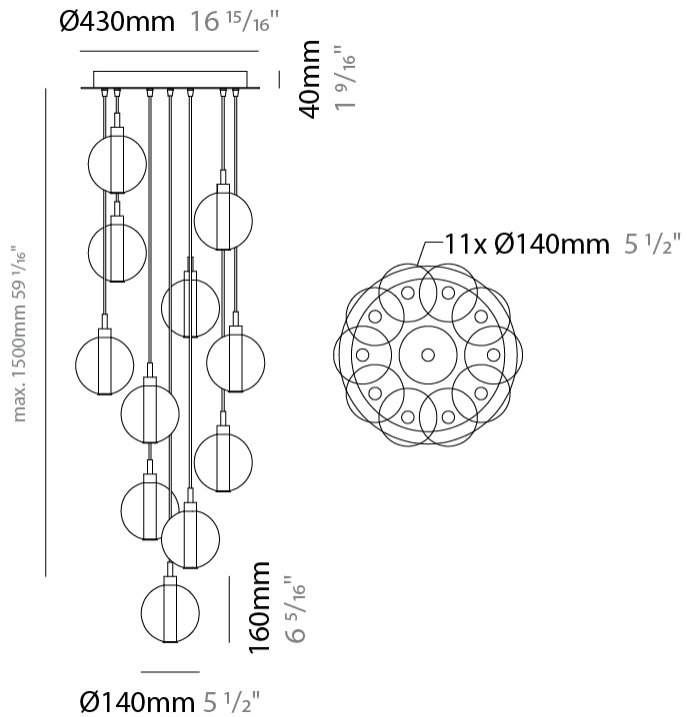

PROJECT	
TYPE	
SPECIFIER	
QUANTITY	
DATE	

OSCURA - 11 LIGHT MULTIPLE SUSPENSION

D141145-

base number Finish
Options

1. To build a product code in our configurator select the specify button on the base model # product page
2. To build a manual product code on this datasheet choose from the options listed below in blue font and add the suffix to the base model #

GENERAL

Series: Oscura
Subseries: Oscura - 11 Light Multiple
Partner: Cangini & Tucci
Division: Design
Installation: Suspension
Product Type: Pendant
Mounting Location: Ceiling

PHYSICAL

Shape: Round
Diameter (mm): 460
Diameter (in): 18 7/8
Height (mm): 160
Height (in): 5 7/8
Max. Overall Height (mm): 1660
Max. Overall Height (in): 64 15/16
Weight (kg): 6.3
Weight (lbs): 13.9
Fixture Finish: [AMB / BLK / BRZ / GLD / GRN / PNK / RGD / RUB / SKB / SMK / STE / TOB / TRA](#)
Holder Finish: PSS
Fixture Material: Glass / Metal
Primary Material: Glass - Borosilicate
Cable Details: 1500mm cable

ELECTRICAL

Number of Lamps: 11
Lamp Type: LED Retrofit
Bulb Included: Bulb Not Included
Total Output Wattage (W): 44
Max. Wattage Per Lamp (W): 4
Lamp Base: G9
Input Voltage (V): 120

LED

OPTICAL

RATINGS AND CERTIFICATIONS

Certified By: Certified for North American Standards
IP rating: IP20