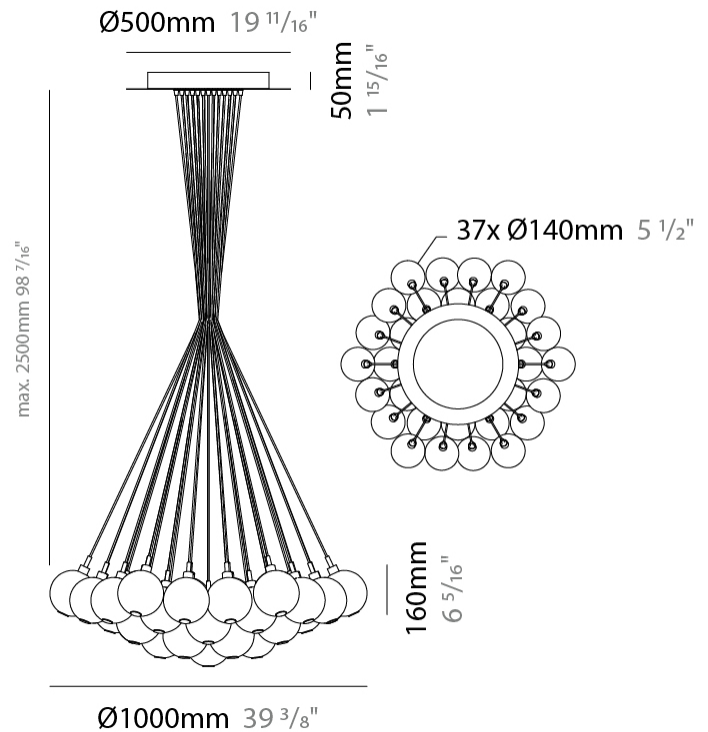

PROJECT	
TYPE	
SPECIFIER	
QUANTITY	
DATE	

OSCURA - 37 LIGHT CLUSTER SUSPENSION

D141140-

base number   Finish
Options

1. To build a product code in our configurator select the specify button on the base model # product page
2. To build a manual product code on this datasheet choose from the options listed below in blue font and add the suffix to the base model #

GENERAL

Series: Oscura
Subseries: Oscura - 37 Light Cluster
Partner: Cangini & Tucci
Division: Design
Installation: Suspension
Product Type: Pendant
Mounting Location: Ceiling

PHYSICAL

Shape: Round
Diameter (mm): 1000
Diameter (in): 39 3/8
Height (mm): 160
Height (in): 5 7/8
Max. Overall Height (mm): 2660
Max. Overall Height (in): 64 15/16
Weight (kg): 18.20
Weight (lbs): 40.12
Fixture Finish: [AMB / BLK / BRZ / GLD / GRN / PNK / RGD / RUB / SKB / SMK / STE / TOB / TRA](#)
Holder Finish: PSS
Fixture Material: Glass / Metal
Primary Material: Glass - Borosilicate
Cable Details: 2500mm cable

ELECTRICAL

Number of Lamps: 37
Lamp Type: LED Retrofit
Bulb Included: Bulb Not Included
Total Output Wattage (W): 148
Max. Wattage Per Lamp (W): 4
Lamp Base: G9
Input Voltage (V): 120

LED

OPTICAL

RATINGS AND CERTIFICATIONS

Certified By: Certified for North American Standards
IP rating: IP20