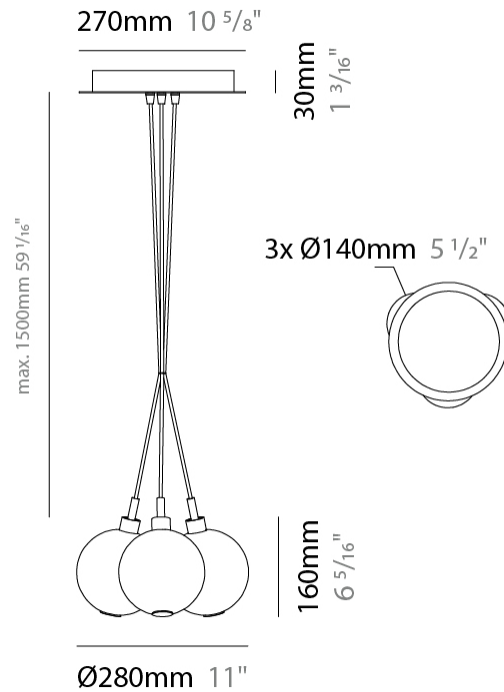

PROJECT	_____
TYPE	_____
SPECIFIER	_____
QUANTITY	_____
DATE	_____

OSCURA - 3 LIGHT CLUSTER SUSPENSION

D141137-

base number   Finish
Options

1. To build a product code in our configurator select the specify button on the base model # product page
2. To build a manual product code on this datasheet choose from the options listed below in blue font and add the suffix to the base model #

GENERAL

Series: Oscura
Subseries: Oscura - 3 Light Cluster
Partner: Cangini & Tucci
Division: Design
Installation: Suspension
Product Type: Pendant
Mounting Location: Ceiling

PHYSICAL

Shape: Round
Diameter (mm): 270
Diameter (in): 10 5/8
Height (mm): 160
Height (in): 6 5/16
Max. Overall Height (mm): 1660
Max. Overall Height (in): 65 3/8
Weight (kg): 2.25
Weight (lbs): 4.96
Fixture Finish: [AMB / BLK / BRZ / GLD / GRN / PNK / RGD / RUB / SKB / SMK / STE / TOB / TRA](#)
Holder Finish: PSS
Fixture Material: Glass / Metal
Primary Material: Glass - Borosilicate
Cable Details: 1500mm cable

ELECTRICAL

Number of Lamps: 3
Lamp Type: LED Retrofit
Bulb Included: Bulb Not Included
Total Output Wattage (W): 12
Max. Wattage Per Lamp (W): 4
Lamp Base: G9
Input Voltage (V): 120

LED

OPTICAL

RATINGS AND CERTIFICATIONS

Certified By: Certified for North American Standards
IP rating: IP20