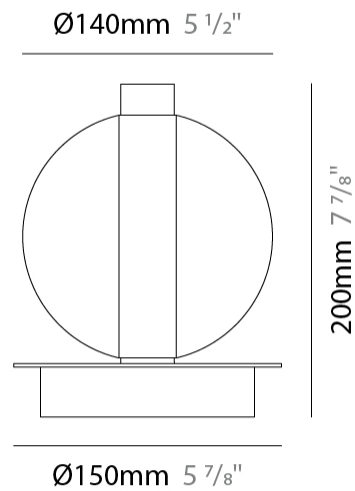

PROJECT
TYPE
SPECIFIER
QUANTITY
DATE

OSCURA PORTABLE

D144027-

base number Finish
Options

1. To build a product code in our configurator select the specify button on the base model # product page
2. To build a manual product code on this datasheet choose from the options listed below in blue font and add the suffix to the base model #

GENERAL

Series: Oscura
Partner: Cangiini & Tucci
Division: Design
Installation: Portable
Product Type: Table
Mounting Location: Table

PHYSICAL

Shape: Round
Diameter (mm): 150
Diameter (in): 5 7/8
Height (mm): 200
Height (in): 7 7/8
Weight (kg): 0.835
Weight (lbs): 1.84
Fixture Finish: [AMB](#) / [BLK](#) / [BRZ](#) / [GRN](#) / [SKB](#) / [SMK](#) / [TGN](#) / [TOB](#) / [TRA](#)
Holder Finish: CHR
Accent Finish: [BCR](#) / [CHR](#) / [MBK](#) / [MWH](#)
Fixture Material: Glass / Metal
Primary Material: Glass - Borosilicate

ELECTRICAL

Number of Lamps: 1
Lamp Type: LED Retrofit
Bulb Included: Bulb Not Included
Max. Wattage Per Lamp (W): 4
Lamp Base: G9
Input Voltage (V): 120

LED

OPTICAL

RATINGS AND CERTIFICATIONS

Certified By: Certified for North American Standards
IP rating: IP20