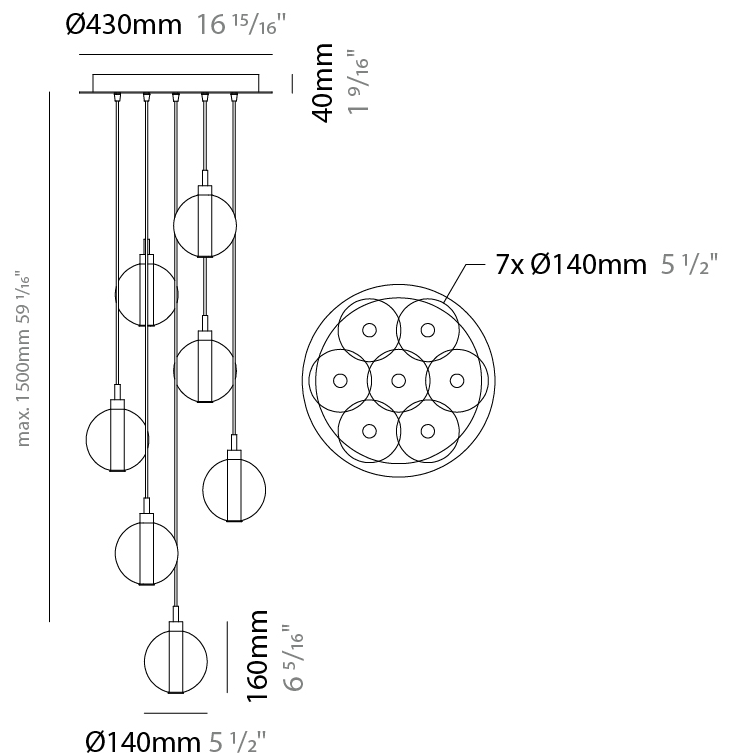

PROJECT	
TYPE	
SPECIFIER	
QUANTITY	
DATE	

OSCURA - 7 LIGHT MULTIPLE SUSPENSION

D141143-

base number	Finish Options	Finish Options

1. To build a product code in our configurator select the specify button on the base model # product page
2. To build a manual product code on this datasheet choose from the options listed below in blue font and add the suffix to the base model #

GENERAL

Series: Oscura
Subseries: Oscura - 7 Light Multiple
Partner: Cangini & Tucci
Division: Design
Installation: Suspension
Product Type: Pendant
Mounting Location: Ceiling

PHYSICAL

Shape: Round
Diameter (mm): 460
Diameter (in): 18 7/8
Height (mm): 160
Height (in): 5 7/8
Max. Overall Height (mm): 1660
Max. Overall Height (in): 64 15/16
Weight (kg): 4.9
Weight (lbs): 10.8
Fixture Finish: AMB / BLK / BRZ / GLD / GRN / RGD / SKB / SMK / STE / TOB / TRA
Holder Finish: CHR
Accent Finish: BCR / CHR / MBK / MWH
Fixture Material: Glass / Metal
Primary Material: Glass - Borosilicate
Cable Details: 1500mm cable

ELECTRICAL

Number of Lamps: 7
Lamp Type: LED Retrofit
Bulb Included: Bulb Not Included
Total Output Wattage (W): 28
Max. Wattage Per Lamp (W): 4
Lamp Base: G9
Input Voltage (V): 120

LED

OPTICAL

RATINGS AND CERTIFICATIONS

Certified By: Certified for North American Standards
IP rating: IP20