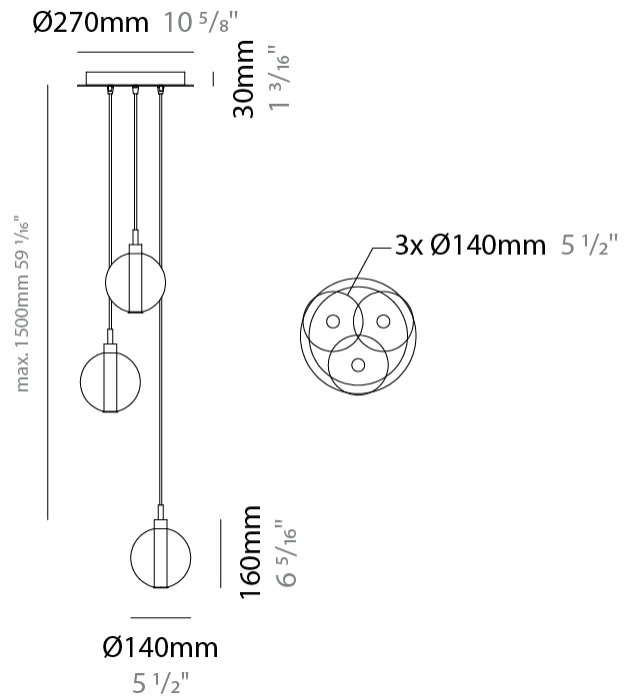

OSCURA - 3 LIGHT MULTIPLE SUSPENSION

D141141-

base number   Finish
Options

1. To build a product code in our configurator select the specify button on the base model # product page
2. To build a manual product code on this datasheet choose from the options listed below in blue font and add the suffix to the base model #

GENERAL

Series: Oscura
Subseries: Oscura - 3 Light Multiple
Partner: Cangini & Tucci
Division: Design
Installation: Suspension
Product Type: Pendant
Mounting Location: Ceiling

PHYSICAL

Shape: Round
Diameter (mm): 270
Diameter (in): 10 ⁵/₈
Height (mm): 160
Height (in): 5 ⁷/₈
Max. Overall Height (mm): 1660
Max. Overall Height (in): 64 ¹⁵/₁₆
Weight (kg): 2.2
Weight (lbs): 4.85
[Fixture Finish: AMB / BLK / BRZ / GLD / GRN / PNK / RGD / RUB / SKB / SMK / STE / TOB / TRA](#)
Holder Finish: PSS
Fixture Material: Glass / Metal
Primary Material: Glass - Borosilicate
Cable Details: 1500mm cable

ELECTRICAL

Number of Lamps: 3
Lamp Type: LED Retrofit
Bulb Included: Bulb Not Included
Total Output Wattage (W): 12
Max. Wattage Per Lamp (W): 4
Lamp Base: G9
Input Voltage (V): 120

LED

OPTICAL

RATINGS AND CERTIFICATIONS

Certified By: Certified for North American Standards
IP rating: IP20