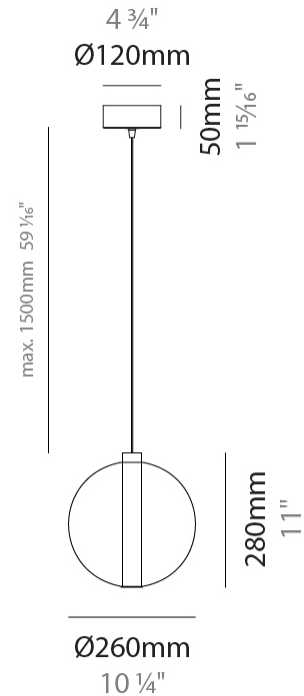

OSCURA - MONOPOINT SUSPENSION

D141217-

base number Finish
Options

1. To build a product code in our configurator select the specify button on the base model # product page
2. To build a manual product code on this datasheet choose from the options listed below in blue font and add the suffix to the base model #

GENERAL

Series: Oscura
Subseries: Oscura - Monopoint
Partner: Cangini & Tucci
Division: Design
Installation: Suspension
Product Type: Pendant
Mounting Location: Ceiling

PHYSICAL

Shape: Round
Diameter (mm): 260
Diameter (in): 10 ¼
Height (mm): 280
Height (in): 11
Max. Overall Height (mm): 1780
Max. Overall Height (in): 70 ⅞
Weight (kg): 1.000
Weight (lbs): 2.2
Fixture Finish: [AMB / GRN / SKB / SMK / TOB / TRA](#)
Holder Finish: CHR
Fixture Material: Glass / Metal
Primary Material: Glass - Borosilicate
Cable Details: 1500mm cable

ELECTRICAL

Number of Lamps: 1
Lamp Type: LED Retrofit
Bulb Included: Bulb Not Included
Total Output Wattage (W): 4
Max. Wattage Per Lamp (W): 1
Lamp Base: G9
Input Voltage (V): 120

LED

OPTICAL

RATINGS AND CERTIFICATIONS

Certified By: Certified for North American Standards
IP rating: IP20

PROJECT
TYPE
SPECIFIER
QUANTITY
DATE