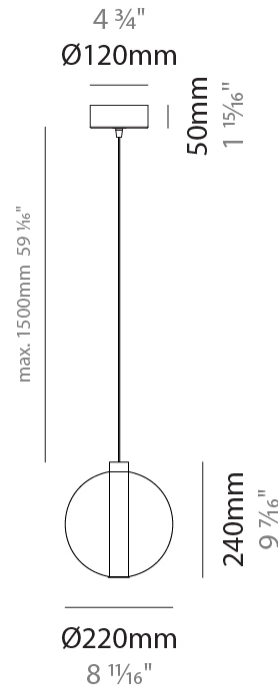

PROJECT
TYPE
SPECIFIER
QUANTITY
DATE

OSCURA - MONOPOINT SUSPENSION

D141215-

base number   Finish
Options

1. To build a product code in our configurator select the specify button on the base model # product page
2. To build a manual product code on this datasheet choose from the options listed below in blue font and add the suffix to the base model #

GENERAL

Series: Oscura
Subseries: Oscura - Monopoint
Partner: Cangini & Tucci
Division: Design
Installation: Suspension
Product Type: Pendant
Mounting Location: Ceiling

PHYSICAL

Shape: Round
Diameter (mm): 220
Diameter (in): 8 ¹¹/₁₆
Height (mm): 240
Height (in): 9 ⁷/₁₆
Max. Overall Height (mm): 1740
Max. Overall Height (in): 68 ¹/₂
Weight (kg): 0.855
Weight (lbs): 1.88
[Fixture Finish: AMB / GRN / SKB / SMK / TOB / TRA](#)
Holder Finish: CHR
Fixture Material: Glass / Metal
Primary Material: Glass - Borosilicate
Cable Details: 1500mm cable

ELECTRICAL

Number of Lamps: 1
Lamp Type: LED Retrofit
Bulb Included: Bulb Not Included
Total Output Wattage (W): 4
Max. Wattage Per Lamp (W): 1
Lamp Base: G9
Input Voltage (V): 120

LED

OPTICAL

RATINGS AND CERTIFICATIONS

Certified By: Certified for North American Standards
IP rating: IP20