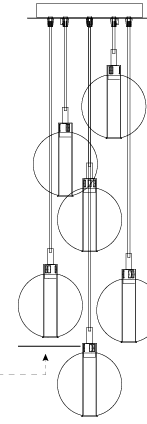

Ø270mm 10 ⁵/₈"