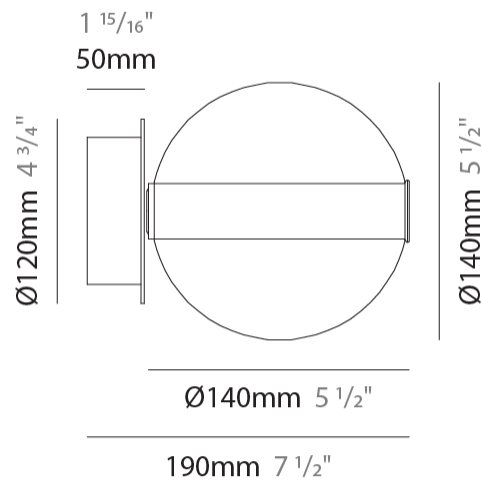

PROJECT
TYPE
SPECIFIER
QUANTITY
DATE

OSCURA SURFACE

D143022-

base number Finish
Options

1. To build a product code in our configurator select the specify button on the base model # product page
2. To build a manual product code on this datasheet choose from the options listed below in blue font and add the suffix to the base model #

GENERAL

Series: Oscura
Partner: Cangani & Tucci
Division: Design
Installation: Surface
Product Type: Wall Surface
Mounting Location: Wall

PHYSICAL

Shape: Round
Diameter (mm): 140
Diameter (in): 5 1/2
Height (mm): 140
Depth (mm): 190
Height (in): 5 1/2
Depth (in): 7 1/2
Weight (kg): 0.51
Weight (lbs): 1.12
Fixture Finish: [AMB](#) / [BLK](#) / [BRZ](#) / [GLD](#) / [GRN](#) / [RGD](#) / [SKB](#) / [SMK](#) / [STE](#) / [TOB](#) / [TRA](#)
Holder Finish: CHR
Accent Finish: [BCR](#) / [CHR](#) / [MBK](#) / [MWH](#)
Fixture Material: Glass / Metal
Primary Material: Glass - Borosilicate

ELECTRICAL

Number of Lamps: 1
Lamp Type: LED Retrofit
Bulb Included: Bulb Not Included
Max. Wattage Per Lamp (W): 4
Lamp Base: G9
Input Voltage (V): 120

LED

OPTICAL

RATINGS AND CERTIFICATIONS

Certified By: Certified for North American Standards
IP rating: IP20