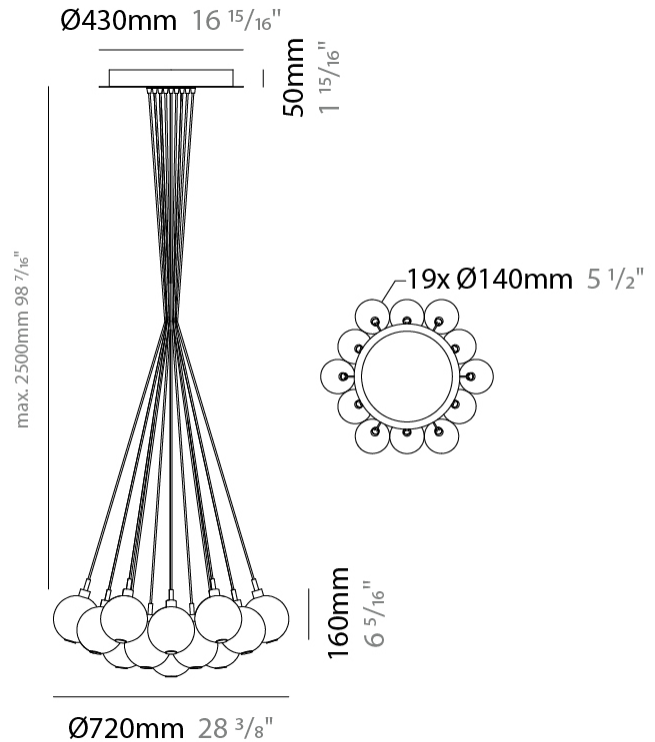

PROJECT
TYPE
SPECIFIER
QUANTITY
DATE

OSCURA - 19 LIGHT CLUSTER SUSPENSION

D141139-

base number Finish
Options

1. To build a product code in our configurator select the specify button on the base model # product page
2. To build a manual product code on this datasheet choose from the options listed below in blue font and add the suffix to the base model #

GENERAL

Series: Oscura
Subseries: Oscura - 19 Light Cluster
Partner: Cangini & Tucci
Division: Design
Installation: Suspension
Product Type: Pendant
Mounting Location: Ceiling

PHYSICAL

Shape: Round
Diameter (mm): 720
Diameter (in): 28 ³/₈
Height (mm): 160
Height (in): 5 ⁷/₈
Max. Overall Height (mm): 2660
Max. Overall Height (in): 64 ¹⁵/₁₆
Weight (kg): 9.5
Weight (lbs): 20.94
Fixture Finish: [AMB / BLK / BRZ / GLD / GRN / PNK / RGD / RUB / SKB / SMK / STE / TOB / TRA](#)
Holder Finish: PSS
Fixture Material: Glass / Metal
Primary Material: Glass - Borosilicate
Cable Details: 2500mm cable

ELECTRICAL

Number of Lamps: 19
Lamp Type: LED Retrofit
Bulb Included: Bulb Not Included
Total Output Wattage (W): 76
Max. Wattage Per Lamp (W): 4
Lamp Base: G9
Input Voltage (V): 120

LED

OPTICAL

RATINGS AND CERTIFICATIONS

Certified By: Certified for North American Standards
IP rating: IP20