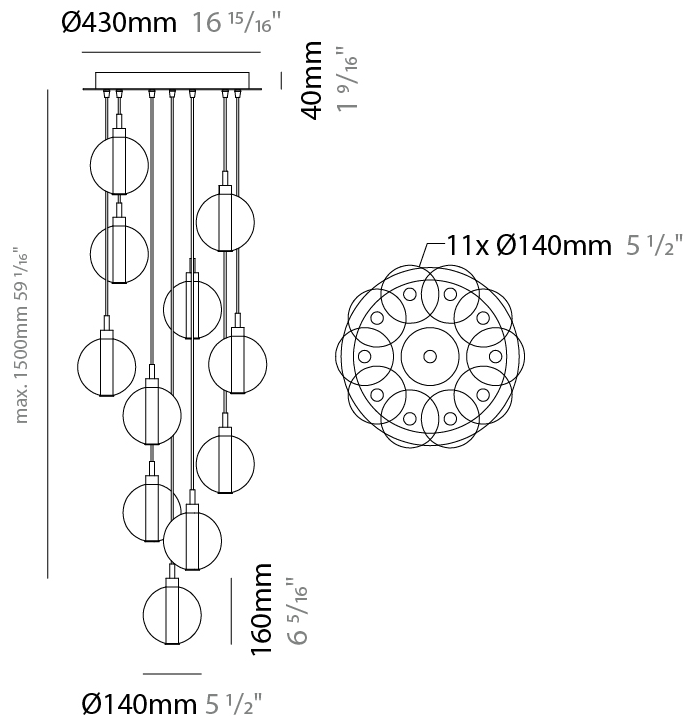

PROJECT	
TYPE	
SPECIFIER	
QUANTITY	
DATE	

OSCURA - 11 LIGHT MULTIPLE SUSPENSION

D141145-

base number	Finish Options	Finish Options

1. To build a product code in our configurator select the specify button on the base model # product page
2. To build a manual product code on this datasheet choose from the options listed below in blue font and add the suffix to the base model #

GENERAL

Series: Oscura
Subseries: Oscura - 11 Light Multiple
Partner: Cangini & Tucci
Division: Design
Installation: Suspension
Product Type: Pendant
Mounting Location: Ceiling

PHYSICAL

Shape: Round
Diameter (mm): 460
Diameter (in): 18 7/8
Height (mm): 160
Height (in): 5 7/8
Max. Overall Height (mm): 1660
Max. Overall Height (in): 64 15/16
Weight (kg): 6.3
Weight (lbs): 13.9
Fixture Finish: AMB / BLK / BRZ / GLD / GRN / RGD / SKB / SMK / STE / TOB / TRA
Holder Finish: CHR
Accent Finish: BCR / CHR / MBK / MWH
Fixture Material: Glass / Metal
Primary Material: Glass - Borosilicate
Cable Details: 1500mm cable

ELECTRICAL

Number of Lamps: 11
Lamp Type: LED Retrofit
Bulb Included: Bulb Not Included
Total Output Wattage (W): 44
Max. Wattage Per Lamp (W): 4
Lamp Base: G9
Input Voltage (V): 120

LED

OPTICAL

RATINGS AND CERTIFICATIONS

Certified By: Certified for North American Standards
IP rating: IP20