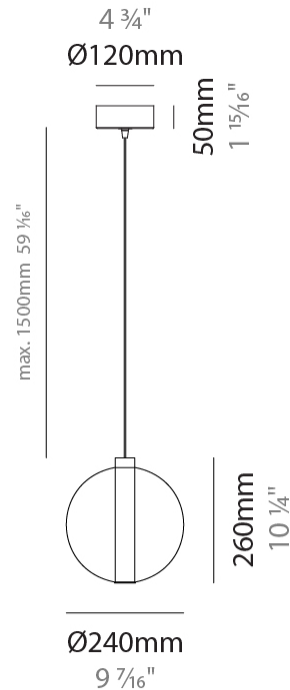

PROJECT
TYPE
SPECIFIER
QUANTITY
DATE

OSCURA - MONOPOINT SUSPENSION

D141216-

base number Finish
Options

1. To build a product code in our configurator select the specify button on the base model # product page
2. To build a manual product code on this datasheet choose from the options listed below in blue font and add the suffix to the base model #

GENERAL

Series: Oscura
Subseries: Oscura - Monopoint
Partner: Cangini & Tucci
Division: Design
Installation: Suspension
Product Type: Pendant
Mounting Location: Ceiling

PHYSICAL

Shape: Round
Diameter (mm): 240
Diameter (in): 9 ⁷/₁₆
Height (mm): 260
Height (in): 10 ¹/₄
Max. Overall Height (mm): 1760
Max. Overall Height (in): 69 ⁵/₁₆
Weight (kg): 0.925
Weight (lbs): 2.04
Fixture Finish: [AMB](#) / [GRN](#) / [SKB](#) / [SMK](#) / [TOB](#) / [TRA](#)
Holder Finish: CHR
Fixture Material: Glass / Metal
Primary Material: Glass - Borosilicate
Cable Details: 1500mm cable

ELECTRICAL

Number of Lamps: 1
Lamp Type: LED Retrofit
Bulb Included: Bulb Not Included
Total Output Wattage (W): 4
Max. Wattage Per Lamp (W): 1
Lamp Base: G9
Input Voltage (V): 120

LED

OPTICAL

RATINGS AND CERTIFICATIONS

Certified By: Certified for North American Standards
IP rating: IP20