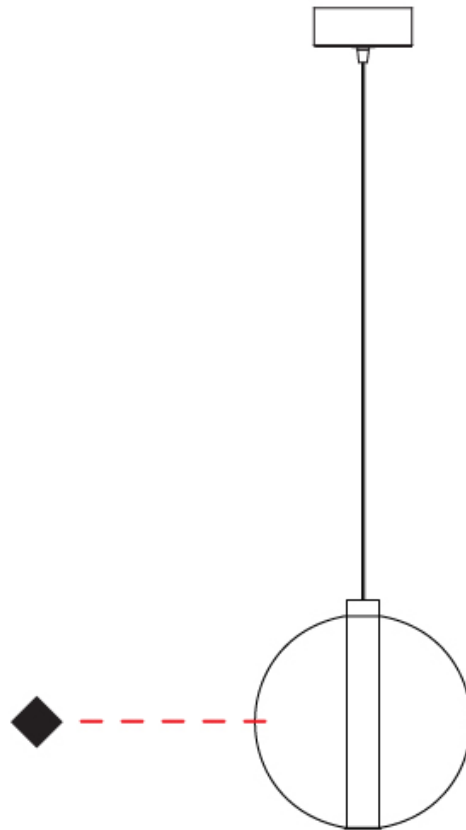

OSCURA - MONOPOINT SUSPENSION

D141217-

PROJECT _____

TYPE _____

SPECIFIER _____

QUANTITY _____

DATE _____

D