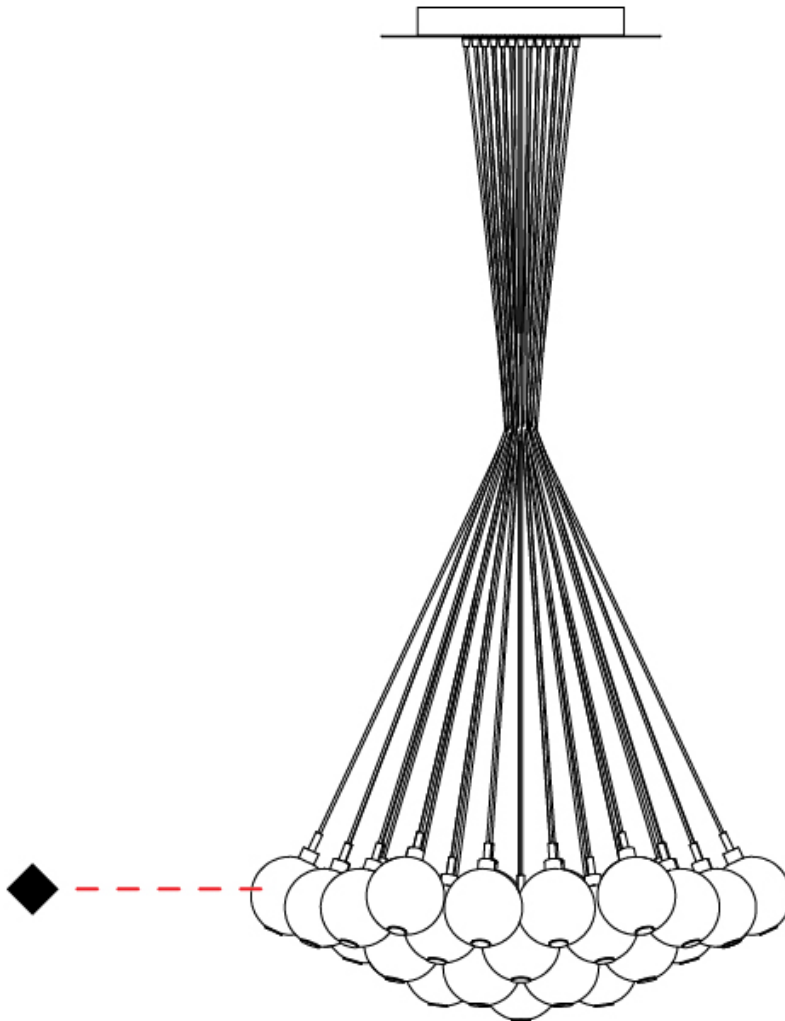

OSCURA - 37 LIGHT CLUSTER SUSPENSION

D141140-

PROJECT _____

TYPE _____

SPECIFIER _____

QUANTITY _____

DATE _____

D