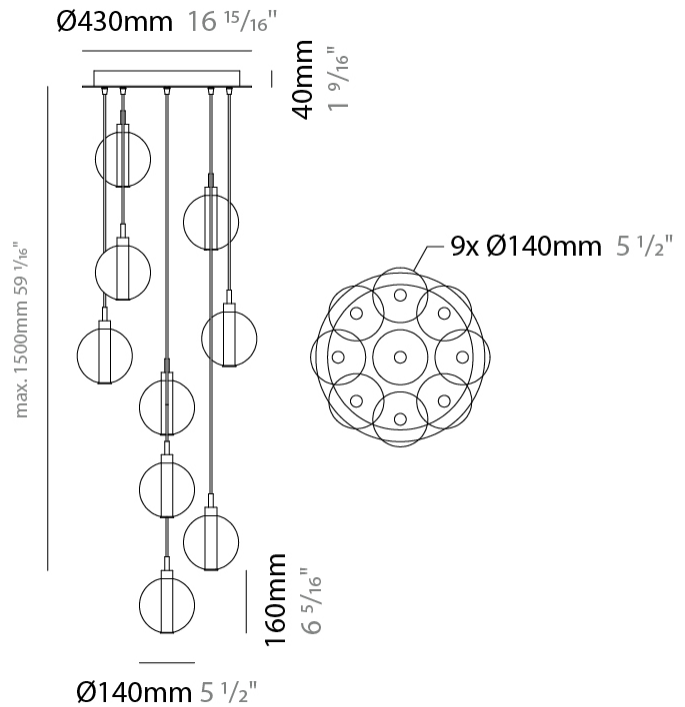

PROJECT	
TYPE	
SPECIFIER	
QUANTITY	
DATE	

OSCURA - 9 LIGHT MULTIPLE SUSPENSION

D141144-

base number Finish
Options

1. To build a product code in our configurator select the specify button on the base model # product page
2. To build a manual product code on this datasheet choose from the options listed below in blue font and add the suffix to the base model #

GENERAL

Series: Oscura
Subseries: Oscura - 9 Light Multiple
Partner: Cangini & Tucci
Division: Design
Installation: Suspension
Product Type: Pendant
Mounting Location: Ceiling

PHYSICAL

Shape: Round
Diameter (mm): 460
Diameter (in): 18 7/8
Height (mm): 160
Height (in): 6 5/16
Max. Overall Height (mm): 1660
Max. Overall Height (in): 64 15/16
Weight (kg): 5.6
Weight (lbs): 12.35
Fixture Finish: [AMB / BLK / BRZ / GLD / GRN / PNK / RGD / RUB / SKB / SMK / STE / TOB / TRA](#)
Holder Finish: PSS
Fixture Material: Glass / Metal
Primary Material: Glass - Borosilicate
Cable Details: 1500mm cable

ELECTRICAL

Number of Lamps: 9
Lamp Type: LED Retrofit
Bulb Included: Bulb Not Included
Total Output Wattage (W): 36
Max. Wattage Per Lamp (W): 4
Lamp Base: G9
Input Voltage (V): 120

LED

OPTICAL

RATINGS AND CERTIFICATIONS

Certified By: Certified for North American Standards
IP rating: IP20