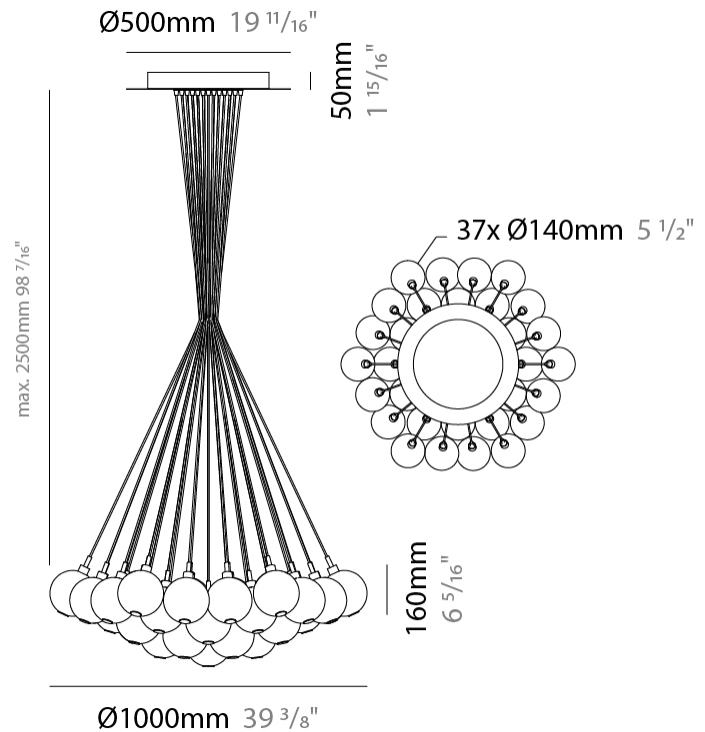

OSCURA - 37 LIGHT CLUSTER SUSPENSION

D141140-

base number _____
Finish _____
Options _____

1. To build a product code in our configurator select the specify button on the base model # product page
2. To build a manual product code on this datasheet choose from the options listed below in blue font and add the suffix to the base model #

GENERAL

Series: Oscura
Subseries: Oscura - 37 Light Cluster
Partner: Cangini & Tucci
Division: Design
Installation: Suspension
Product Type: Pendant
Mounting Location: Ceiling

PHYSICAL

Shape: Round
Diameter (mm): 1000
Diameter (in): 39 3/8
Height (mm): 160
Height (in): 5 7/8
Max. Overall Height (mm): 2660
Max. Overall Height (in): 64 15/16
Weight (kg): 18.20
Weight (lbs): 40.12
Fixture Finish: [AMB / BLK / BRZ / GLD / GRN / RGD / SKB / SMK / STE / TOB / TRA](#)
Holder Finish: CHR
Accent Finish: [BCR / CHR / MBK / MWH](#)
Fixture Material: Glass / Metal
Primary Material: Glass - Borosilicate
Cable Details: 2500mm cable

ELECTRICAL

Number of Lamps: 37
Lamp Type: LED Retrofit
Bulb Included: Bulb Not Included
Total Output Wattage (W): 148
Max. Wattage Per Lamp (W): 4
Lamp Base: G9
Input Voltage (V): 120

LED

OPTICAL

RATINGS AND CERTIFICATIONS

Certified By: Certified for North American Standards
IP rating: IP20