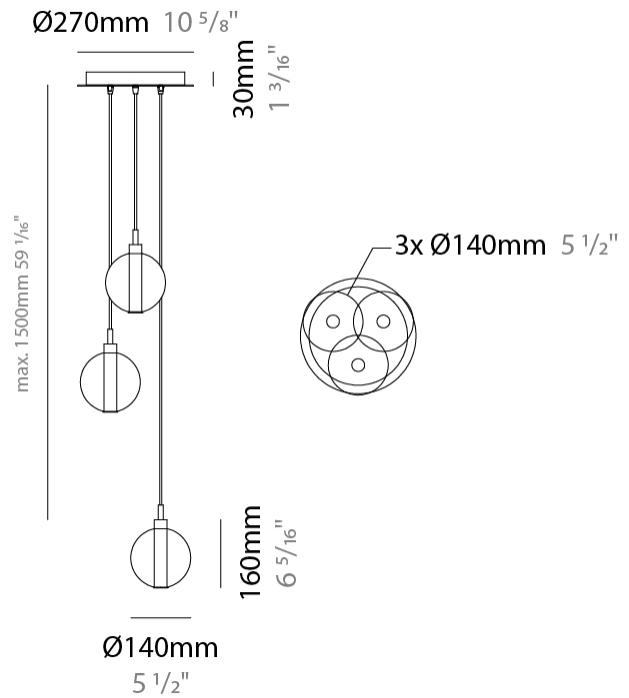

PROJECT	
TYPE	
SPECIFIER	
QUANTITY	
DATE	

OSCURA - 3 LIGHT MULTIPLE SUSPENSION

D141141-

base number Finish
Options

1. To build a product code in our configurator select the specify button on the base model # product page
2. To build a manual product code on this datasheet choose from the options listed below in blue font and add the suffix to the base model #

GENERAL

Series: Oscura
Subseries: Oscura - 3 Light Multiple
Partner: Cangini & Tucci
Division: Design
Installation: Suspension
Product Type: Pendant
Mounting Location: Ceiling

PHYSICAL

Shape: Round
Diameter (mm): 270
Diameter (in): 10 ⁵/₈
Height (mm): 160
Height (in): 5 ⁷/₈
Max. Overall Height (mm): 1660
Max. Overall Height (in): 64 ¹⁵/₁₆
Weight (kg): 2.2
Weight (lbs): 4.85
Fixture Finish: [AMB / BLK / BRZ / GLD / GRN / PNK / RGD / RUB / SKB / SMK / STE / TOB / TRA](#)
Holder Finish: PSS
Fixture Material: Glass / Metal
Primary Material: Glass - Borosilicate
Cable Details: 1500mm cable

ELECTRICAL

Number of Lamps: 3
Lamp Type: LED Retrofit
Bulb Included: Bulb Not Included
Total Output Wattage (W): 12
Max. Wattage Per Lamp (W): 4
Lamp Base: G9
Input Voltage (V): 120

LED

OPTICAL

RATINGS AND CERTIFICATIONS

Certified By: Certified for North American Standards
IP rating: IP20