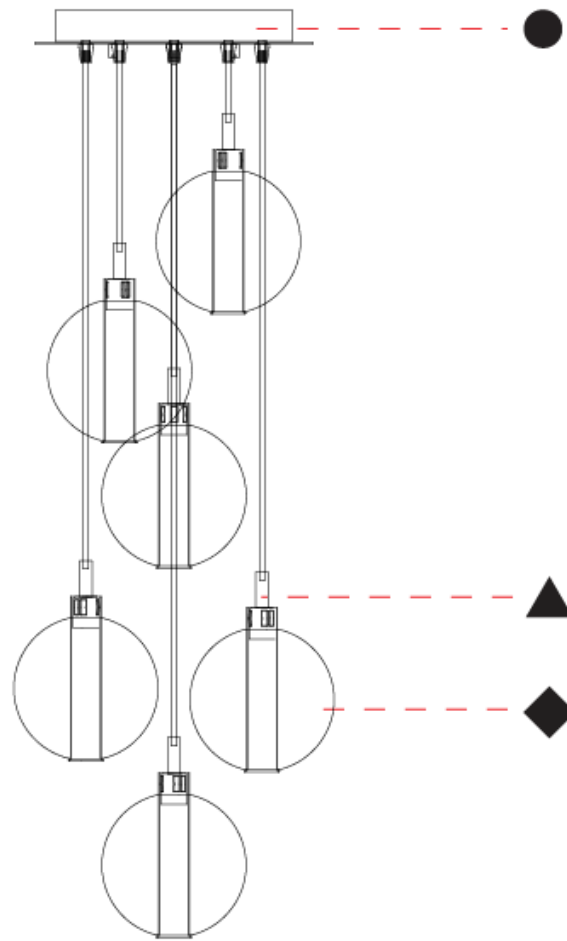

OSCURA - 6 LIGHT MULTIPLE SUSPENSION

D141293-

PROJECT _____

TYPE _____

SPECIFIER _____

QUANTITY _____

DATE _____

D