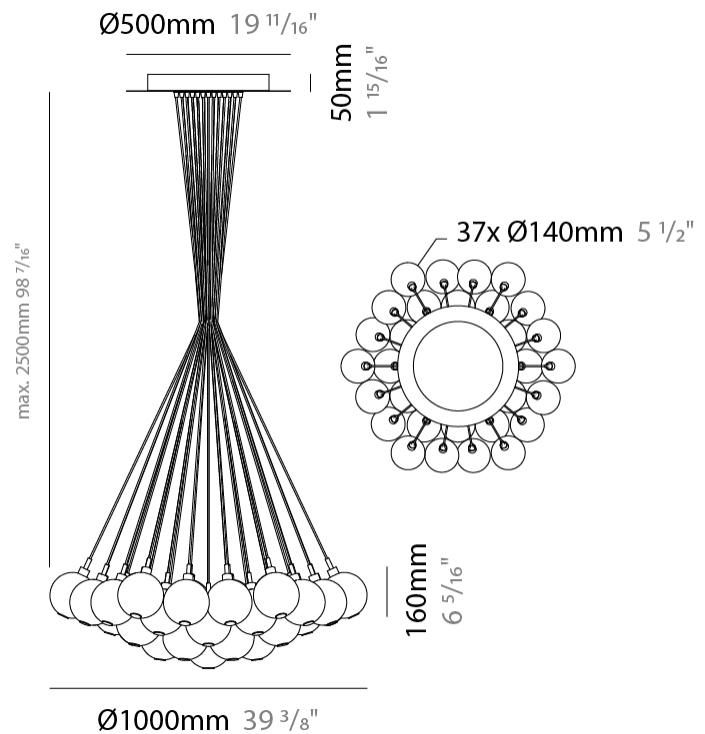

PROJECT	
TYPE	
SPECIFIER	
QUANTITY	
DATE	

OSCURA - 37 LIGHT CLUSTER SUSPENSION

D141140-

base number Finish
Options

1. To build a product code in our configurator select the specify button on the base model # product page
2. To build a manual product code on this datasheet choose from the options listed below in blue font and add the suffix to the base model #

GENERAL

Series: Oscura
Subseries: Oscura - 37 Light Cluster
Partner: Cangini & Tucci
Division: Design
Installation: Suspension
Product Type: Pendant
Mounting Location: Ceiling

PHYSICAL

Shape: Round
Diameter (mm): 1000
Diameter (in): 39 3/8
Height (mm): 160
Height (in): 5 7/8
Max. Overall Height (mm): 2660
Max. Overall Height (in): 64 15/16
Weight (kg): 18.20
Weight (lbs): 40.12
Fixture Finish: [AMB / BLK / BRZ / GLD / GRN / PNK / RGD / RUB / SKB / SMK / STE / TOB / TRA](#)
Holder Finish: PSS
Fixture Material: Glass / Metal
Primary Material: Glass - Borosilicate
Cable Details: 2500mm cable

ELECTRICAL

Number of Lamps: 37
Lamp Type: LED Retrofit
Bulb Included: Bulb Not Included
Total Output Wattage (W): 148
Max. Wattage Per Lamp (W): 4
Lamp Base: G9
Input Voltage (V): 120

LED

OPTICAL

RATINGS AND CERTIFICATIONS

Certified By: Certified for North American Standards
IP rating: IP20