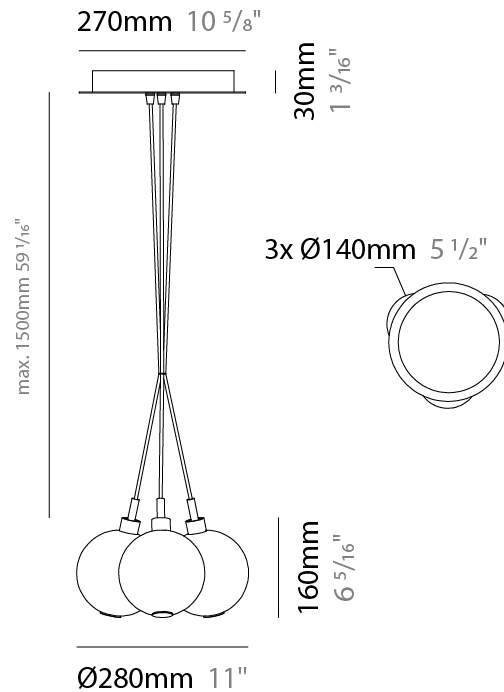

OSCURA - 3 LIGHT CLUSTER SUSPENSION

D141137-

base number _____
Finish
Options _____

1. To build a product code in our configurator select the specify button on the base model # product page
2. To build a manual product code on this datasheet choose from the options listed below in blue font and add the suffix to the base model #

GENERAL

Series: Oscura
Subseries: Oscura - 3 Light Cluster
Partner: Cangini & Tucci
Division: Design
Installation: Suspension
Product Type: Pendant
Mounting Location: Ceiling

PHYSICAL

Shape: Round
Diameter (mm): 270
Diameter (in): 10 ⁵/₈
Height (mm): 160
Height (in): 6 ⁵/₁₆
Max. Overall Height (mm): 1660
Max. Overall Height (in): 65 ³/₈
Weight (kg): 2.25
Weight (lbs): 4.96
Fixture Finish: [AMB / BLK / BRZ / GLD / GRN / PNK / RGD / RUB / SKB / SMK / STE / TOB / TRA](#)
Holder Finish: PSS
Fixture Material: Glass / Metal
Primary Material: Glass - Borosilicate
Cable Details: 1500mm cable

ELECTRICAL

Number of Lamps: 3
Lamp Type: LED Retrofit
Bulb Included: Bulb Not Included
Total Output Wattage (W): 12
Max. Wattage Per Lamp (W): 4
Lamp Base: G9
Input Voltage (V): 120

LED

OPTICAL

RATINGS AND CERTIFICATIONS

Certified By: Certified for North American Standards
IP rating: IP20