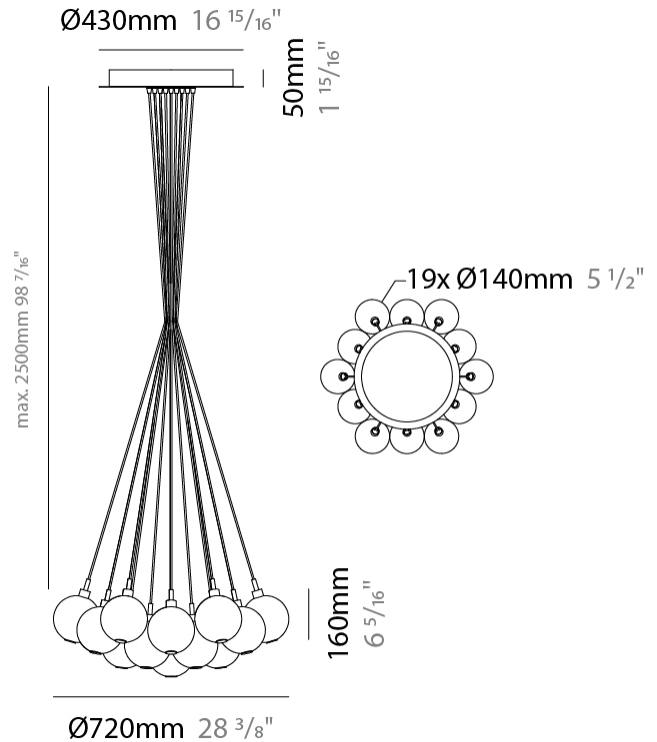

PROJECT	
TYPE	
SPECIFIER	
QUANTITY	
DATE	

OSCURA - 19 LIGHT CLUSTER SUSPENSION

D141139-

base number Finish
Options

1. To build a product code in our configurator select the specify button on the base model # product page
2. To build a manual product code on this datasheet choose from the options listed below in blue font and add the suffix to the base model #

GENERAL

Series: Oscura
Subseries: Oscura - 19 Light Cluster
Partner: Cangani & Tucci
Division: Design
Installation: Suspension
Product Type: Pendant
Mounting Location: Ceiling

PHYSICAL

Shape: Round
Diameter (mm): 720
Diameter (in): 28 3/8
Height (mm): 160
Height (in): 5 7/8
Max. Overall Height (mm): 2660
Max. Overall Height (in): 64 15/16
Weight (kg): 9.5
Weight (lbs): 20.94
Fixture Finish: [AMB / BLK / BRZ / GLD / GRN / PNK / RGD / RUB / SKB / SMK / STE / TOB / TRA](#)
Holder Finish: PSS
Fixture Material: Glass / Metal
Primary Material: Glass - Borosilicate
Cable Details: 2500mm cable

ELECTRICAL

Number of Lamps: 19
Lamp Type: LED Retrofit
Bulb Included: Bulb Not Included
Total Output Wattage (W): 76
Max. Wattage Per Lamp (W): 4
Lamp Base: G9
Input Voltage (V): 120

LED

OPTICAL

RATINGS AND CERTIFICATIONS

Certified By: Certified for North American Standards
IP rating: IP20