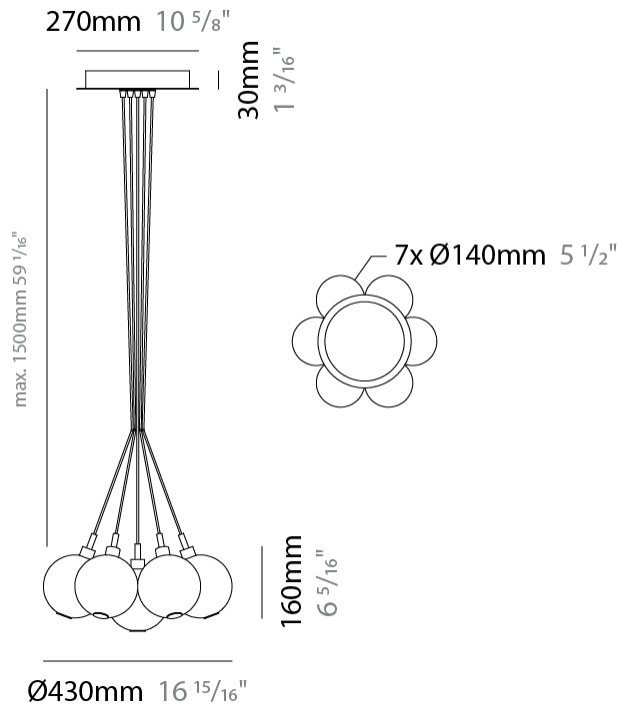

OSCURA - 7 LIGHT CLUSTER SUSPENSION

D141138-

base number _____
Finish _____
Options _____

1. To build a product code in our configurator select the specify button on the base model # product page
2. To build a manual product code on this datasheet choose from the options listed below in blue font and add the suffix to the base model #

GENERAL

Series: Oscura _____
Subseries: Oscura - 7 Light Cluster _____
Partner: Cangini & Tucci _____
Division: Design _____
Installation: Suspension _____
Product Type: Pendant _____
Mounting Location: Ceiling _____

PHYSICAL

Shape: Round _____
Diameter (mm): 430 _____
Diameter (in): 16 ¹⁵/₁₆ _____
Height (mm): 160 _____
Height (in): 6 ⁵/₁₆ _____
Max. Overall Height (mm): 1660 _____
Max. Overall Height (in): 65 ³/₈ _____
Weight (kg): 4 _____
Weight (lbs): 8.82 _____
Fixture Finish: [AMB / BLK / BRZ / GLD / GRN / PNK / RGD / RUB / SKB / SMK / STE / TOB / TRA](#) _____
Holder Finish: PSS _____
Fixture Material: Glass / Metal _____
Primary Material: Glass - Borosilicate _____
Cable Details: 1500mm cable _____

ELECTRICAL

Number of Lamps: 7 _____
Lamp Type: LED Retrofit _____
Bulb Included: Bulb Not Included _____
Total Output Wattage (W): 28 _____
Max. Wattage Per Lamp (W): 4 _____
Lamp Base: G9 _____
Input Voltage (V): 120 _____

LED

OPTICAL

RATINGS AND CERTIFICATIONS

Certified By: Certified for North American Standards _____
IP rating: IP20 _____