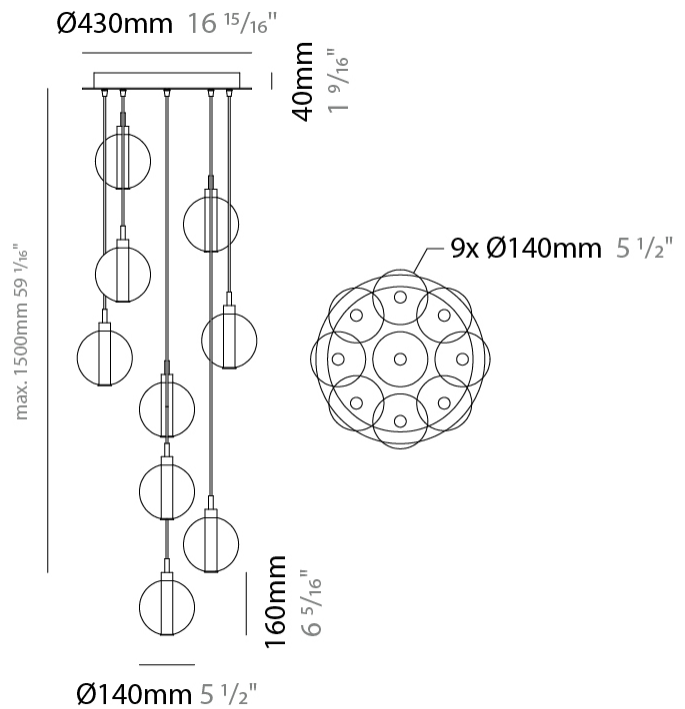

PROJECT	_____
TYPE	_____
SPECIFIER	_____
QUANTITY	_____
DATE	_____

OSCURA - 9 LIGHT MULTIPLE SUSPENSION

D141144-

base number   Finish
Options

1. To build a product code in our configurator select the specify button on the base model # product page
2. To build a manual product code on this datasheet choose from the options listed below in blue font and add the suffix to the base model #

GENERAL

Series: Oscura
Subseries: Oscura - 9 Light Multiple
Brand: Cangini & Tucci
Division: Design
Mounting Type: Suspension
Mounting Location: Ceiling
Subcategory: Pendant

PHYSICAL

Shape: Round
Diameter (mm): 460
Diameter (in): 18 7/8
Height (mm): 160
Height (in): 6 5/16
Max. Overall Height (mm): 1660
Max. Overall Height (in): 64 15/16
Light Distribution: Omnidirectional
Weight (kg): 5.6
Weight (lbs): 12.35
Fixture Finish: [AMB](#) / [BLK](#) / [BRZ](#) / [GLD](#) / [GRN](#) / [PNK](#) / [RGD](#) / [RUB](#) / [SKB](#) / [SMK](#) / [STE](#) / [TOB](#) / [TRA](#)
Holder Finish: PSS
Fixture Material: Glass / Metal
Cable Details: 1500mm cable

ELECTRICAL

Number of Lamps: 9
Lamp Type: LED Retrofit
Bulb Included: Bulb Not Included
Total Output Wattage (W): 36
Max. Wattage Per Lamp (W): 4
Lamp Base: G9
Input Voltage (V): 120

LED

OPTICAL

RATINGS AND CERTIFICATIONS

Certified By: Certified for North American Standards
IP rating: IP20