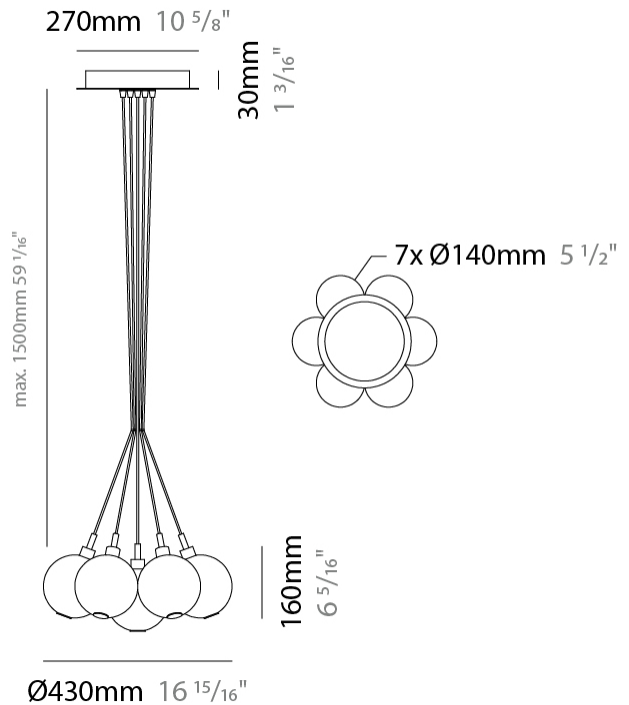

OSCURA - 7 LIGHT CLUSTER SUSPENSION

D141138-

base number _____
Finish _____
Options _____

1. To build a product code in our configurator select the specify button on the base model # product page
2. To build a manual product code on this datasheet choose from the options listed below in blue font and add the suffix to the base model #

GENERAL

Series: Oscura _____
Subseries: Oscura - 7 Light Cluster _____
Brand: Cangini & Tucci _____
Division: Design _____
Mounting Type: Suspension _____
Mounting Location: Ceiling _____
Subcategory: Pendant _____

PHYSICAL

Shape: Round _____
Diameter (mm): 430 _____
Diameter (in): 16 ¹⁵/₁₆ _____
Height (mm): 160 _____
Height (in): 6 ⁵/₁₆ _____
Max. Overall Height (mm): 1660 _____
Max. Overall Height (in): 65 ³/₈ _____
Light Distribution: Omnidirectional _____
Weight (kg): 4 _____
Weight (lbs): 8.82 _____
Fixture Finish: [AMB](#) / [BLK](#) / [BRZ](#) / [GLD](#) / [GRN](#) / [PNK](#) / [RGD](#) / [RUB](#) / [SKB](#) / [SMK](#) / [STE](#) / [TOB](#) / [TRA](#) _____
Holder Finish: PSS _____
Fixture Material: Glass / Metal _____
Cable Details: 1500mm cable _____

ELECTRICAL

Number of Lamps: 7 _____
Lamp Type: LED Retrofit _____
Bulb Included: Bulb Not Included _____
Total Output Wattage (W): 28 _____
Max. Wattage Per Lamp (W): 4 _____
Lamp Base: G9 _____
Input Voltage (V): 120 _____

LED

OPTICAL

RATINGS AND CERTIFICATIONS

Certified By: Certified for North American Standards _____
IP rating: IP20 _____