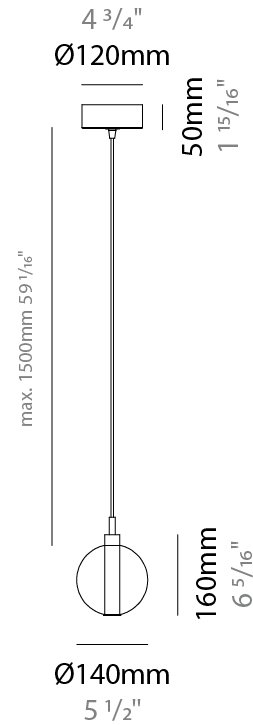

OSCURA - MONOPOINT SUSPENSION

D141135-

base number Finish
Options

1. To build a product code in our configurator select the specify button on the base model # product page
2. To build a manual product code on this datasheet choose from the options listed below in blue font and add the suffix to the base model #

GENERAL

Series: Oscura
Subseries: Oscura - Monopoint
Brand: Cangini & Tucci
Division: Design
Mounting Type: Suspension
Mounting Location: Ceiling
Subcategory: Pendant

PHYSICAL

Shape: Round
Diameter (mm): 140
Diameter (in): 5 1/2
Height (mm): 160
Height (in): 6 5/16
Max. Overall Height (mm): 1660
Max. Overall Height (in): 65 3/8
Light Distribution: Omnidirectional
Weight (kg): 0.51
Weight (lbs): 1.12
Fixture Finish: AMB / BLK / BRZ / GLD / GRN / PNK / RGD / RUB / SKB / SMK / STE / TOB / TRA
Holder Finish: CHR
Fixture Material: Glass / Metal
Cable Details: 1500mm cable

ELECTRICAL

Number of Lamps: 1
Lamp Type: LED Retrofit
Bulb Included: Bulb Not Included
Max. Wattage Per Lamp (W): 4
Lamp Base: G9
Input Voltage (V): 120

LED

OPTICAL

RATINGS AND CERTIFICATIONS

Certified By: Certified for North American Standards
IP rating: IP20

PROJECT
TYPE
SPECIFIER
QUANTITY
DATE