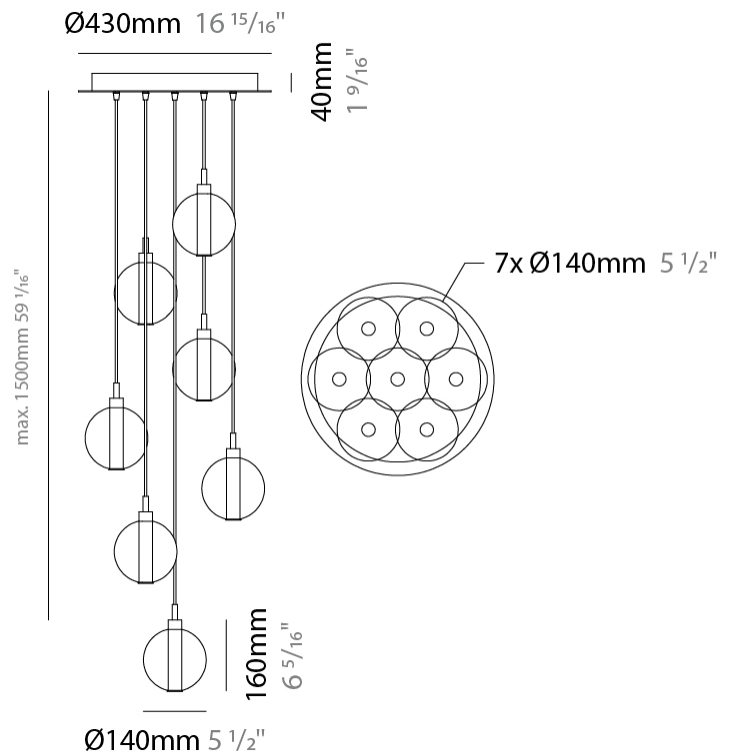

PROJECT	
TYPE	
SPECIFIER	
QUANTITY	
DATE	

OSCURA - 7 LIGHT MULTIPLE SUSPENSION

D141143-

base number Finish
Options

1. To build a product code in our configurator select the specify button on the base model # product page
2. To build a manual product code on this datasheet choose from the options listed below in blue font and add the suffix to the base model #

GENERAL

Series: Oscura
Subseries: Oscura - 7 Light Multiple
Brand: Cangini & Tucci
Division: Design
Mounting Type: Suspension
Mounting Location: Ceiling
Subcategory: Pendant

PHYSICAL

Shape: Round
Diameter (mm): 460
Diameter (in): 18 7/8
Height (mm): 160
Height (in): 5 7/8
Max. Overall Height (mm): 1660
Max. Overall Height (in): 64 15/16
Light Distribution: Omnidirectional
Weight (kg): 4.9
Weight (lbs): 10.8
Fixture Finish: [AMB](#) / [BLK](#) / [BRZ](#) / [GLD](#) / [GRN](#) / [PNK](#) / [RGD](#) / [RUB](#) / [SKB](#) / [SMK](#) / [STE](#) / [TOB](#) / [TRA](#)
Holder Finish: PSS
Fixture Material: Glass / Metal
Cable Details: 1500mm cable

ELECTRICAL

Number of Lamps: 7
Lamp Type: LED Retrofit
Bulb Included: Bulb Not Included
Total Output Wattage (W): 28
Max. Wattage Per Lamp (W): 4
Lamp Base: G9
Input Voltage (V): 120

LED

OPTICAL

RATINGS AND CERTIFICATIONS

Certified By: Certified for North American Standards
IP rating: IP20