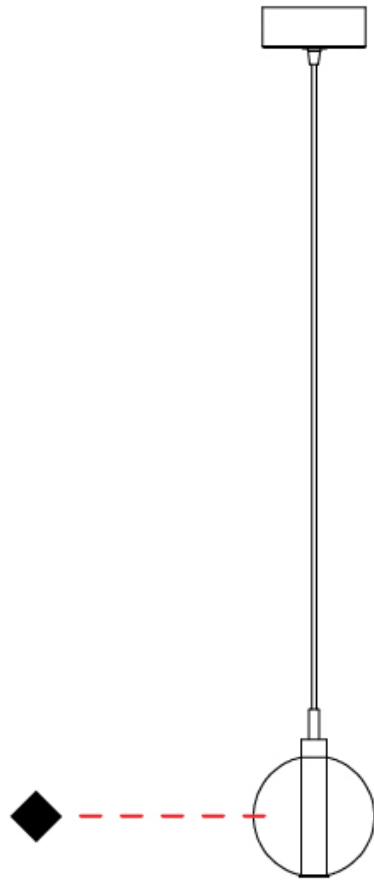

OSCURA - MONOPOINT SUSPENSION

D141135-

PROJECT _____

TYPE _____

SPECIFIER _____

QUANTITY _____

DATE _____

D