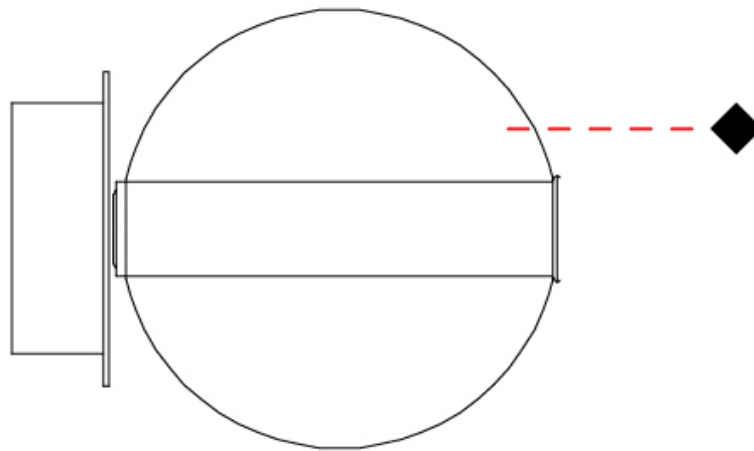

D143022-

PROJECT

TYPE

SPECIFIER

QUANTITY

DATE

D