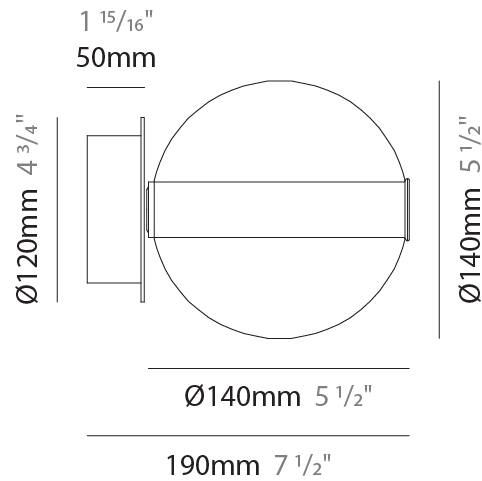

PROJECT	_____
TYPE	_____
SPECIFIER	_____
QUANTITY	_____
DATE	_____

OSCURA SURFACE

D143022-

base number   Finish
Options

1. To build a product code in our configurator select the specify button on the base model # product page
2. To build a manual product code on this datasheet choose from the options listed below in blue font and add the suffix to the base model #

GENERAL

Series: Oscura
Brand: Cangini & Tucci
Division: Design
Mounting Type: Surface
Mounting Location: Wall
Subcategory: Ambient

PHYSICAL

Shape: Round
Diameter (mm): 140
Diameter (in): 5 1/2
Height (mm): 140
Depth (mm): 190
Height (in): 5 1/2
Depth (in): 7 1/2
Light Distribution: Omnidirectional
Weight (kg): 0.51
Weight (lbs): 1.12
Fixture Finish: [AMB / BLK / BRZ / GLD / GRN / PNK / RGD / RUB / SKB / SMK / STE / TOB / TRA](#)
Holder Finish: CHR
Fixture Material: Glass / Metal

ELECTRICAL

Number of Lamps: 1
Lamp Type: LED Retrofit
Bulb Included: Bulb Not Included
Max. Wattage Per Lamp (W): 4
Lamp Base: G9
Input Voltage (V): 120

LED

OPTICAL

RATINGS AND CERTIFICATIONS

Certified By: Certified for North American Standards
IP rating: IP20