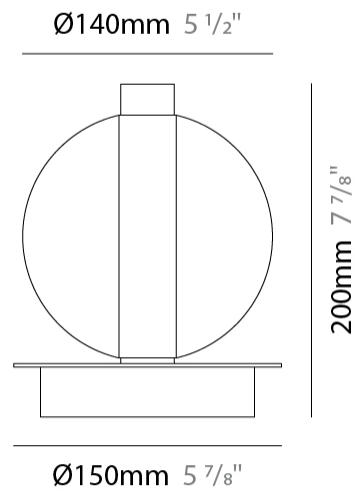

PROJECT	_____
TYPE	_____
SPECIFIER	_____
QUANTITY	_____
DATE	_____

OSCURA PORTABLE

D144027-

base number   Finish
Options

1. To build a product code in our configurator select the specify button on the base model # product page
2. To build a manual product code on this datasheet choose from the options listed below in blue font and add the suffix to the base model #

GENERAL

Series: Oscura
Brand: Cangini & Tucci
Division: Design
Mounting Type: Portable
Mounting Location: Table
Subcategory: Ambient

PHYSICAL

Shape: Round
Diameter (mm): 150
Diameter (in): 5 7/8
Height (mm): 200
Height (in): 7 7/8
Light Distribution: Omnidirectional
Weight (kg): 0.835
Weight (lbs): 1.84
Fixture Finish: [AMB](#) / [BLK](#) / [BRZ](#) / [GLD](#) / [GRN](#) / [PNK](#) / [RGD](#) / [RUB](#) / [SKB](#) / [SMK](#) / [STE](#) / [TOB](#) / [TRA](#)
Holder Finish: CHR
Fixture Material: Glass / Metal

ELECTRICAL

Number of Lamps: 1
Lamp Type: LED Retrofit
Bulb Included: Bulb Not Included
Max. Wattage Per Lamp (W): 4
Lamp Base: G9
Input Voltage (V): 120

LED

OPTICAL

RATINGS AND CERTIFICATIONS

Certified By: Certified for North American Standards
IP rating: IP20