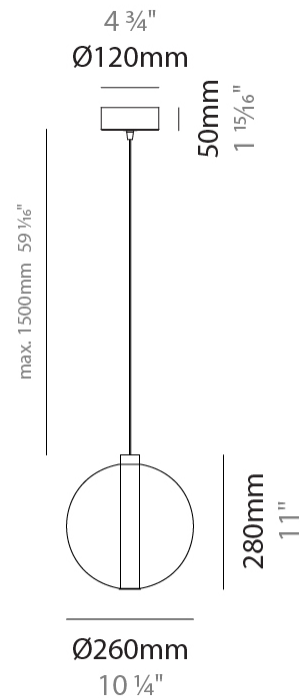

OSCURA - MONOPOINT SUSPENSION

D141217-

base number   Finish
Options

1. To build a product code in our configurator select the specify button on the base model # product page
2. To build a manual product code on this datasheet choose from the options listed below in blue font and add the suffix to the base model #

GENERAL

Series: Oscura
Subseries: Oscura - Monopoint
Brand: Cangini & Tucci
Division: Design
Mounting Type: Suspension
Mounting Location: Ceiling
Subcategory: Pendant

PHYSICAL

Shape: Round
Diameter (mm): 260
Diameter (in): 10 3/4
Height (mm): 280
Height (in): 11
Max. Overall Height (mm): 1780
Max. Overall Height (in): 70 7/16
Light Distribution: Omnidirectional
Weight (kg): 1.000
Weight (lbs): 2.2
Fixture Finish: [AMB](#) / [BLK](#) / [BRZ](#) / [GLD](#) / [GRN](#) / [PNK](#) / [RGD](#) / [RUB](#) / [SKB](#) / [SMK](#) / [STE](#) / [TOB](#) / [TRA](#)
Holder Finish: CHR
Fixture Material: Glass / Metal
Cable Details: 1500mm cable

ELECTRICAL

Number of Lamps: 1
Lamp Type: LED Retrofit
Bulb Included: Bulb Not Included
Total Output Wattage (W): 4
Max. Wattage Per Lamp (W): 1
Lamp Base: G9
Input Voltage (V): 120

LED

OPTICAL

RATINGS AND CERTIFICATIONS

Certified By: Certified for North American Standards
IP rating: IP20

PROJECT	_____
TYPE	_____
SPECIFIER	_____
QUANTITY	_____
DATE	_____