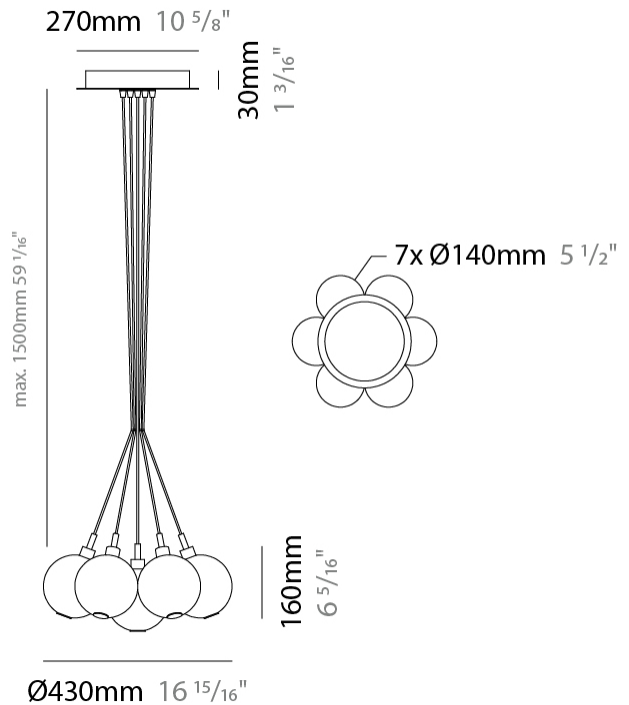

OSCURA - 7 LIGHT CLUSTER SUSPENSION

D141138-

base number _____
Finish _____
Options _____

1. To build a product code in our configurator select the specify button on the base model # product page
2. To build a manual product code on this datasheet choose from the options listed below in blue font and add the suffix to the base model #

GENERAL

Series: Oscura _____
Subseries: Oscura - 7 Light Cluster _____
Partner: Cangini & Tucci _____
Division: Design _____
Installation: Suspension _____
Product Type: Pendant _____
Mounting Location: Ceiling _____

PHYSICAL

Shape: Round _____
Diameter (mm): 430 _____
Diameter (in): 16 ¹⁵/₁₆ _____
Height (mm): 160 _____
Height (in): 6 ⁵/₁₆ _____
Max. Overall Height (mm): 1660 _____
Max. Overall Height (in): 65 ³/₈ _____
Weight (kg): 4 _____
Weight (lbs): 8.82 _____
Fixture Finish: [AMB / BLK / BRZ / GLD / GRN / PNK / RGD / RUB / SKB / SMK / STE / TOB / TRA](#) _____
Holder Finish: PSS _____
Fixture Material: Glass / Metal _____
Primary Material: Glass - Borosilicate _____
Cable Details: 1500mm cable _____

ELECTRICAL

Number of Lamps: 7 _____
Lamp Type: LED Retrofit _____
Bulb Included: Bulb Not Included _____
Total Output Wattage (W): 28 _____
Max. Wattage Per Lamp (W): 4 _____
Lamp Base: G9 _____
Input Voltage (V): 120 _____

LED

OPTICAL

RATINGS AND CERTIFICATIONS

Certified By: Certified for North American Standards _____
IP rating: IP20 _____