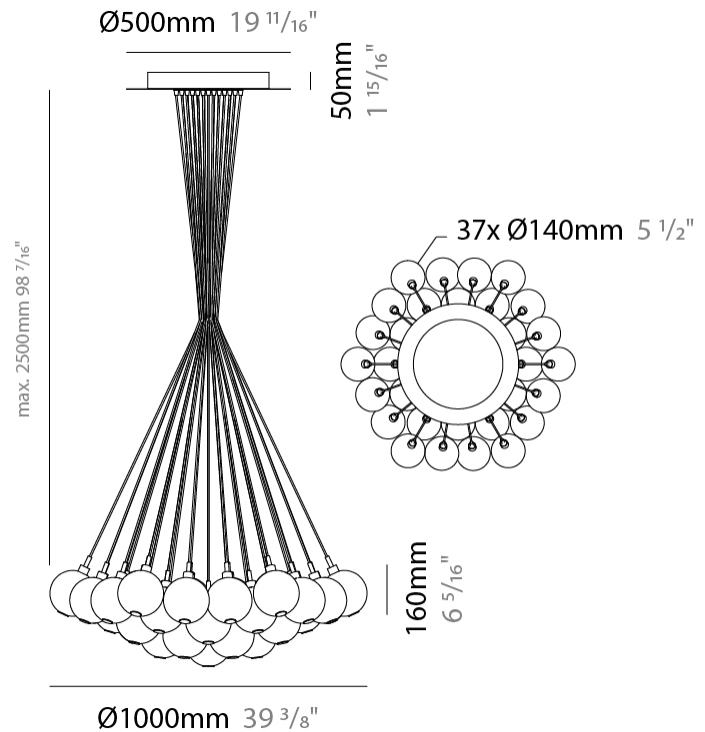

PROJECT
TYPE
SPECIFIER
QUANTITY
DATE

OSCURA - 37 LIGHT CLUSTER SUSPENSION

D141140-

base number Finish
Options

1. To build a product code in our configurator select the specify button on the base model # product page
2. To build a manual product code on this datasheet choose from the options listed below in blue font and add the suffix to the base model #

GENERAL

Series: Oscura
Subseries: Oscura - 37 Light Cluster
Partner: Cangini & Tucci
Division: Design
Installation: Suspension
Product Type: Pendant
Mounting Location: Ceiling

PHYSICAL

Shape: Round
Diameter (mm): 1000
Diameter (in): 39 3/8
Height (mm): 160
Height (in): 5 7/8
Max. Overall Height (mm): 2660
Max. Overall Height (in): 64 15/16
Weight (kg): 18.20
Weight (lbs): 40.12
Fixture Finish: [AMB / BLK / BRZ / GLD / GRN / PNK / RGD / RUB / SKB / SMK / STE / TOB / TRA](#)
Holder Finish: PSS
Fixture Material: Glass / Metal
Primary Material: Glass - Borosilicate
Cable Details: 2500mm cable

ELECTRICAL

Number of Lamps: 37
Lamp Type: LED Retrofit
Bulb Included: Bulb Not Included
Total Output Wattage (W): 148
Max. Wattage Per Lamp (W): 4
Lamp Base: G9
Input Voltage (V): 120

LED

OPTICAL

RATINGS AND CERTIFICATIONS

Certified By: Certified for North American Standards
IP rating: IP20