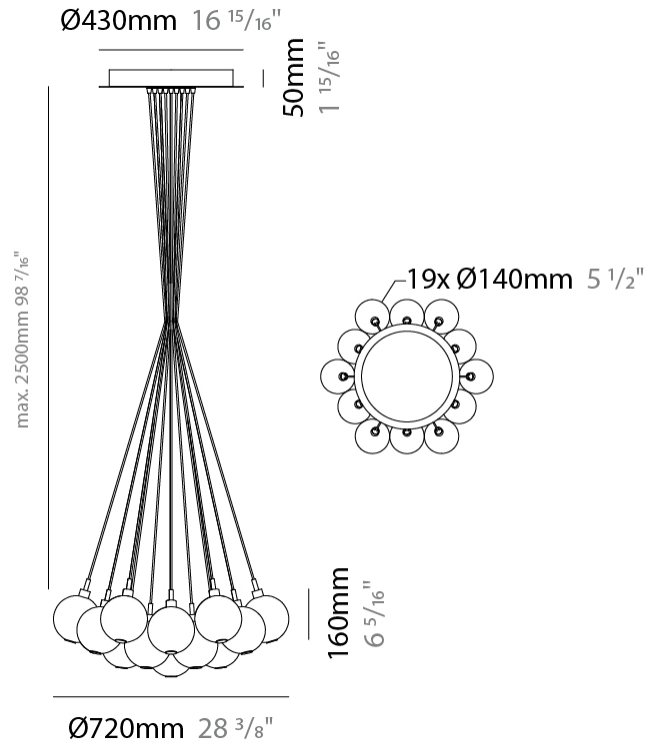

PROJECT
TYPE
SPECIFIER
QUANTITY
DATE

OSCURA - 19 LIGHT CLUSTER SUSPENSION

D141139-

base number Finish
Options

1. To build a product code in our configurator select the specify button on the base model # product page
2. To build a manual product code on this datasheet choose from the options listed below in blue font and add the suffix to the base model #

GENERAL

Series: Oscura
Subseries: Oscura - 19 Light Cluster
Partner: Cangini & Tucci
Division: Design
Installation: Suspension
Product Type: Pendant
Mounting Location: Ceiling

PHYSICAL

Shape: Round
Diameter (mm): 720
Diameter (in): 28 3/8
Height (mm): 160
Height (in): 5 7/8
Max. Overall Height (mm): 2660
Max. Overall Height (in): 64 15/16
Weight (kg): 9.5
Weight (lbs): 20.94
Fixture Finish: [AMB / BLK / BRZ / GLD / GRN / PNK / RGD / RUB / SKB / SMK / STE / TOB / TRA](#)
Holder Finish: PSS
Fixture Material: Glass / Metal
Primary Material: Glass - Borosilicate
Cable Details: 2500mm cable

ELECTRICAL

Number of Lamps: 19
Lamp Type: LED Retrofit
Bulb Included: Bulb Not Included
Total Output Wattage (W): 76
Max. Wattage Per Lamp (W): 4
Lamp Base: G9
Input Voltage (V): 120

LED

OPTICAL

RATINGS AND CERTIFICATIONS

Certified By: Certified for North American Standards
IP rating: IP20