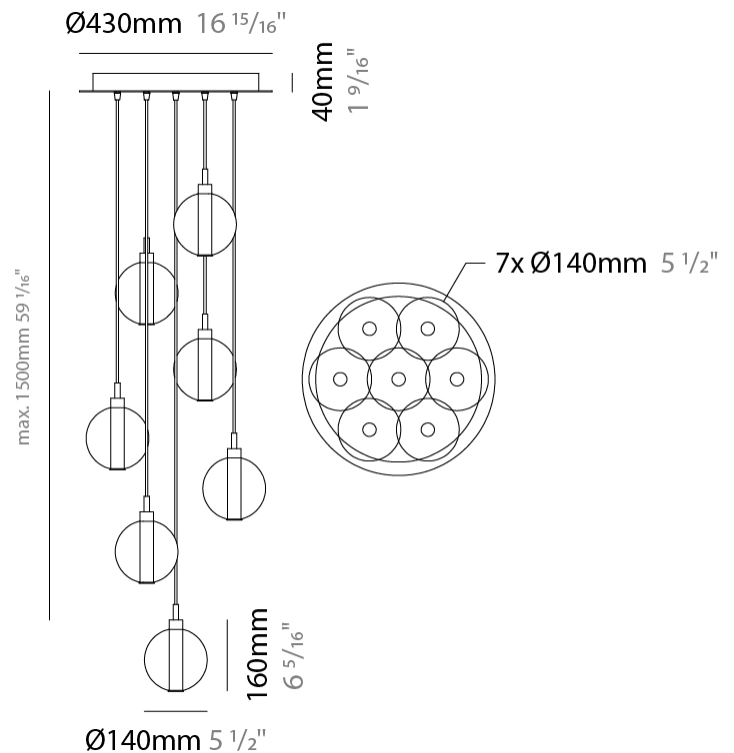

PROJECT
TYPE
SPECIFIER
QUANTITY
DATE

OSCURA - 7 LIGHT MULTIPLE SUSPENSION

D141143-

base number Finish
Options

1. To build a product code in our configurator select the specify button on the base model # product page
2. To build a manual product code on this datasheet choose from the options listed below in blue font and add the suffix to the base model #

GENERAL

Series: Oscura
Subseries: Oscura - 7 Light Multiple
Partner: Cangini & Tucci
Division: Design
Installation: Suspension
Product Type: Pendant
Mounting Location: Ceiling

PHYSICAL

Shape: Round
Diameter (mm): 460
Diameter (in): 18 7/8
Height (mm): 160
Height (in): 5 7/8
Max. Overall Height (mm): 1660
Max. Overall Height (in): 64 15/16
Weight (kg): 4.9
Weight (lbs): 10.8
Fixture Finish: [AMB / BLK / BRZ / GLD / GRN / PNK / RGD / RUB / SKB / SMK / STE / TOB / TRA](#)
Holder Finish: PSS
Fixture Material: Glass / Metal
Primary Material: Glass - Borosilicate
Cable Details: 1500mm cable

ELECTRICAL

Number of Lamps: 7
Lamp Type: LED Retrofit
Bulb Included: Bulb Not Included
Total Output Wattage (W): 28
Max. Wattage Per Lamp (W): 4
Lamp Base: G9
Input Voltage (V): 120

LED

OPTICAL

RATINGS AND CERTIFICATIONS

Certified By: Certified for North American Standards
IP rating: IP20