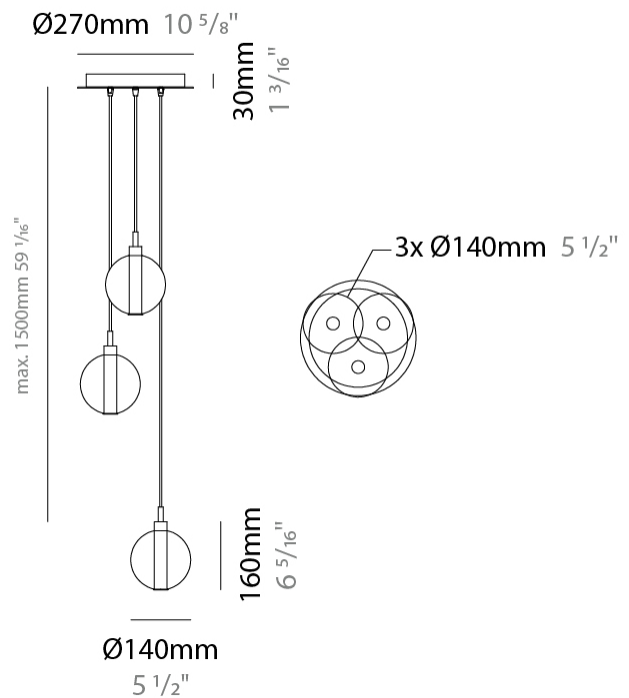

PROJECT
TYPE
SPECIFIER
QUANTITY
DATE

OSCURA - 3 LIGHT MULTIPLE SUSPENSION

D141141-

base number Finish
Options

1. To build a product code in our configurator select the specify button on the base model # product page
2. To build a manual product code on this datasheet choose from the options listed below in blue font and add the suffix to the base model #

GENERAL

Series: Oscura
Subseries: Oscura - 3 Light Multiple
Partner: Cangini & Tucci
Division: Design
Installation: Suspension
Product Type: Pendant
Mounting Location: Ceiling

PHYSICAL

Shape: Round
Diameter (mm): 270
Diameter (in): 10 ⁵/₈
Height (mm): 160
Height (in): 5 ⁷/₈
Max. Overall Height (mm): 1660
Max. Overall Height (in): 64 ¹⁵/₁₆
Weight (kg): 2.2
Weight (lbs): 4.85
Fixture Finish: [AMB / BLK / BRZ / GLD / GRN / PNK / RGD / RUB / SKB / SMK / STE / TOB / TRA](#)
Holder Finish: PSS
Fixture Material: Glass / Metal
Primary Material: Glass - Borosilicate
Cable Details: 1500mm cable

ELECTRICAL

Number of Lamps: 3
Lamp Type: LED Retrofit
Bulb Included: Bulb Not Included
Total Output Wattage (W): 12
Max. Wattage Per Lamp (W): 4
Lamp Base: G9
Input Voltage (V): 120

LED

OPTICAL

RATINGS AND CERTIFICATIONS

Certified By: Certified for North American Standards
IP rating: IP20