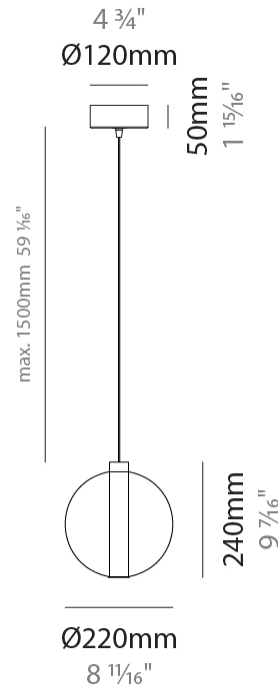

OSCURA - MONOPOINT SUSPENSION

D141215-

base number Finish
Options

1. To build a product code in our configurator select the specify button on the base model # product page
2. To build a manual product code on this datasheet choose from the options listed below in blue font and add the suffix to the base model #

GENERAL

Series: Oscura
Subseries: Oscura - Monopoint
Brand: Cangini & Tucci
Division: Design
Mounting Type: Suspension
Mounting Location: Ceiling
Subcategory: Pendant

PHYSICAL

Shape: Round
Diameter (mm): 220
Diameter (in): 8 ¹¹/₁₆
Height (mm): 240
Height (in): 9 ⁷/₁₆
Max. Overall Height (mm): 1740
Max. Overall Height (in): 68 ¹/₂
Light Distribution: Omnidirectional
Weight (kg): 0.855
Weight (lbs): 1.88
Fixture Finish: [AMB](#) / [BLK](#) / [BRZ](#) / [GLD](#) / [GRN](#) / [PNK](#) / [RGD](#) / [RUB](#) / [SKB](#) / [SMK](#) / [STE](#) / [TOB](#) / [TRA](#)
Holder Finish: CHR
Fixture Material: Glass / Metal
Cable Details: 1500mm cable

ELECTRICAL

Number of Lamps: 1
Lamp Type: LED Retrofit
Bulb Included: Bulb Not Included
Total Output Wattage (W): 4
Max. Wattage Per Lamp (W): 1
Lamp Base: G9
Input Voltage (V): 120

LED

OPTICAL

RATINGS AND CERTIFICATIONS

Certified By: Certified for North American Standards
IP rating: IP20

PROJECT
TYPE
SPECIFIER
QUANTITY
DATE