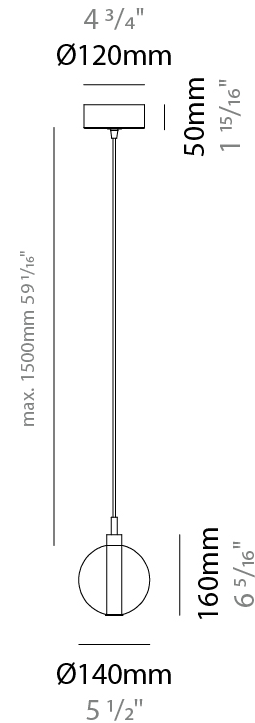

OSCURA - MONOPOINT SUSPENSION

D141135-

base number Finish
Options

1. To build a product code in our configurator select the specify button on the base model # product page
2. To build a manual product code on this datasheet choose from the options listed below in blue font and add the suffix to the base model #

GENERAL

Series: Oscura
Subseries: Oscura - Monopoint
Partner: Cangini & Tucci
Division: Design
Installation: Suspension
Product Type: Pendant
Mounting Location: Ceiling

PHYSICAL

Shape: Round
Diameter (mm): 140
Diameter (in): 5 1/2
Height (mm): 160
Height (in): 6 5/16
Max. Overall Height (mm): 1660
Max. Overall Height (in): 65 3/8
Weight (kg): 0.51
Weight (lbs): 1.12
[Fixture Finish: AMB / BLK / BRZ / GLD / GRN / PNK / RGD / RUB / SKB / SMK / STE / TOB / TRA](#)
Holder Finish: CHR
Fixture Material: Glass / Metal
Primary Material: Glass - Borosilicate
Cable Details: 1500mm cable

ELECTRICAL

Number of Lamps: 1
Lamp Type: LED Retrofit
Bulb Included: Bulb Not Included
Max. Wattage Per Lamp (W): 4
Lamp Base: G9
Input Voltage (V): 120

LED

OPTICAL

RATINGS AND CERTIFICATIONS

Certified By: Certified for North American Standards
IP rating: IP20

PROJECT
TYPE
SPECIFIER
QUANTITY
DATE