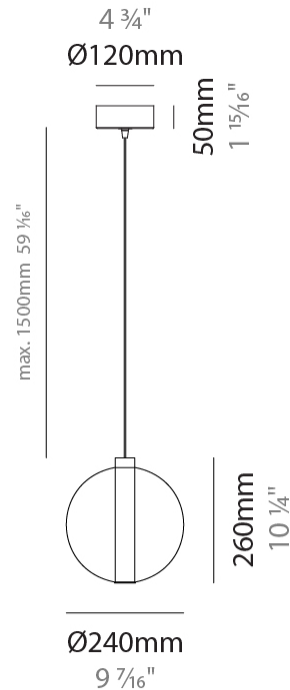

OSCURA - MONOPOINT SUSPENSION

D141216-

base number   Finish
Options

1. To build a product code in our configurator select the specify button on the base model # product page
2. To build a manual product code on this datasheet choose from the options listed below in blue font and add the suffix to the base model #

GENERAL

Series: Oscura
Subseries: Oscura - Monopoint
Partner: Cangini & Tucci
Division: Design
Installation: Suspension
Product Type: Pendant
Mounting Location: Ceiling

PHYSICAL

Shape: Round
Diameter (mm): 240
Diameter (in): 9 ⁷/₁₆
Height (mm): 260
Height (in): 10 ¹/₄
Max. Overall Height (mm): 1760
Max. Overall Height (in): 69 ⁵/₁₆
Weight (kg): 0.925
Weight (lbs): 2.04
[Fixture Finish: AMB / GRN / PNK / RUB / SKB / SMK / TOB / TRA](#)
Holder Finish: CHR
Fixture Material: Glass / Metal
Primary Material: Glass - Borosilicate
Cable Details: 1500mm cable

ELECTRICAL

Number of Lamps: 1
Lamp Type: LED Retrofit
Bulb Included: Bulb Not Included
Total Output Wattage (W): 4
Max. Wattage Per Lamp (W): 1
Lamp Base: G9
Input Voltage (V): 120

LED

OPTICAL

RATINGS AND CERTIFICATIONS

Certified By: Certified for North American Standards
IP rating: IP20

PROJECT	_____
TYPE	_____
SPECIFIER	_____
QUANTITY	_____
DATE	_____