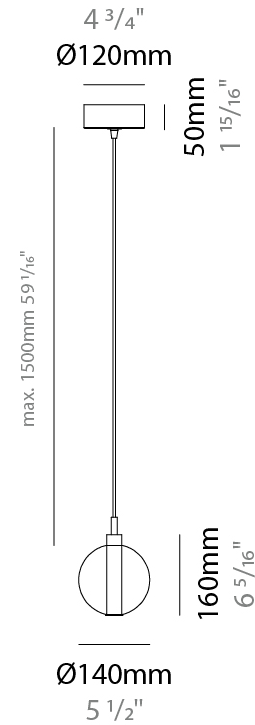

OSCURA - MONOPOINT SUSPENSION

D141135-

base number   Finish
Options

1. To build a product code in our configurator select the specify button on the base model # product page
2. To build a manual product code on this datasheet choose from the options listed below in blue font and add the suffix to the base model #

GENERAL

Series: Oscura
Subseries: Oscura - Monopoint
Brand: Cangini & Tucci
Division: Design
Mounting Type: Suspension
Mounting Location: Ceiling
Subcategory: Pendant

PHYSICAL

Shape: Round
Diameter (mm): 140
Diameter (in): 5 1/2
Height (mm): 160
Height (in): 6 5/16
Max. Overall Height (mm): 1660
Max. Overall Height (in): 65 3/8
Light Distribution: Omnidirectional
Weight (kg): 0.51
Weight (lbs): 1.12
Fixture Finish: AMB / BLK / BRZ / GLD / GRN / PNK / RGD / RUB / SKB / SMK / STE / TOB / TRA
Holder Finish: CHR
Fixture Material: Glass / Metal
Cable Details: 1500mm cable

ELECTRICAL

Number of Lamps: 1
Lamp Type: LED Retrofit
Bulb Included: Bulb Not Included
Max. Wattage Per Lamp (W): 4
Lamp Base: G9
Input Voltage (V): 120

LED

OPTICAL

RATINGS AND CERTIFICATIONS

Certified By: Certified for North American Standards
IP rating: IP20

PROJECT	_____
TYPE	_____
SPECIFIER	_____
QUANTITY	_____
DATE	_____