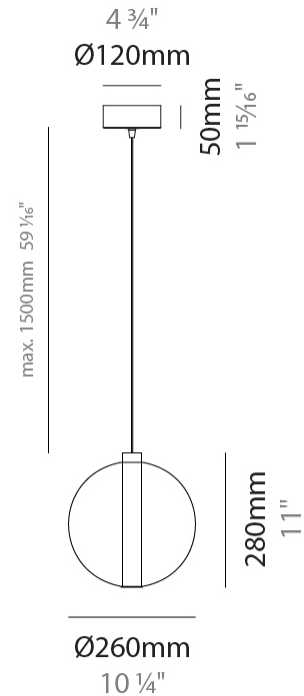

OSCURA - MONOPOINT SUSPENSION

D141217-

base number   Finish
Options

1. To build a product code in our configurator select the specify button on the base model # product page
2. To build a manual product code on this datasheet choose from the options listed below in blue font and add the suffix to the base model #

GENERAL

Series: Oscura
Subseries: Oscura - Monopoint
Partner: Cangini & Tucci
Division: Design
Installation: Suspension
Product Type: Pendant
Mounting Location: Ceiling

PHYSICAL

Shape: Round
Diameter (mm): 260
Diameter (in): 10 ¼
Height (mm): 280
Height (in): 11
Max. Overall Height (mm): 1780
Max. Overall Height (in): 70 ⅞
Weight (kg): 1.000
Weight (lbs): 2.2
[Fixture Finish: AMB / GRN / PNK / RUB / SKB / SMK / TOB / TRA](#)
Holder Finish: CHR
Fixture Material: Glass / Metal
Primary Material: Glass - Borosilicate
Cable Details: 1500mm cable

ELECTRICAL

Number of Lamps: 1
Lamp Type: LED Retrofit
Bulb Included: Bulb Not Included
Total Output Wattage (W): 4
Max. Wattage Per Lamp (W): 1
Lamp Base: G9
Input Voltage (V): 120

LED

OPTICAL

RATINGS AND CERTIFICATIONS

Certified By: Certified for North American Standards
IP rating: IP20

PROJECT	_____
TYPE	_____
SPECIFIER	_____
QUANTITY	_____
DATE	_____