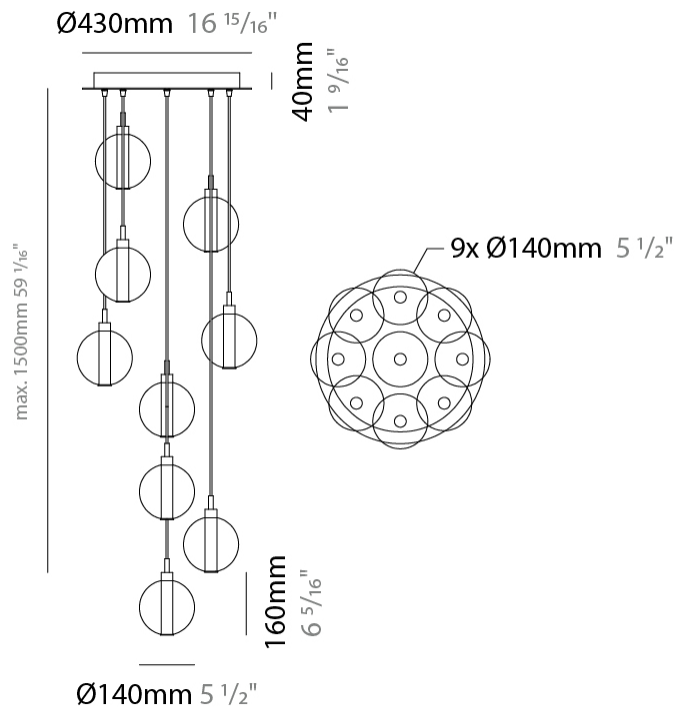

PROJECT	
TYPE	
SPECIFIER	
QUANTITY	
DATE	

OSCURA - 9 LIGHT MULTIPLE SUSPENSION

D141144-

base number Finish
Options

1. To build a product code in our configurator select the specify button on the base model # product page
2. To build a manual product code on this datasheet choose from the options listed below in blue font and add the suffix to the base model #

GENERAL

Series: Oscura
Subseries: Oscura - 9 Light Multiple
Partner: Cangini & Tucci
Division: Design
Installation: Suspension
Product Type: Pendant
Mounting Location: Ceiling

PHYSICAL

Shape: Round
Diameter (mm): 460
Diameter (in): 18 7/8
Height (mm): 160
Height (in): 6 5/16
Max. Overall Height (mm): 1660
Max. Overall Height (in): 64 15/16
Weight (kg): 5.6
Weight (lbs): 12.35
Fixture Finish: [AMB / BLK / BRZ / GLD / GRN / PNK / RGD / RUB / SKB / SMK / STE / TOB / TRA](#)
Holder Finish: PSS
Fixture Material: Glass / Metal
Primary Material: Glass - Borosilicate
Cable Details: 1500mm cable

ELECTRICAL

Number of Lamps: 9
Lamp Type: LED Retrofit
Bulb Included: Bulb Not Included
Total Output Wattage (W): 36
Max. Wattage Per Lamp (W): 4
Lamp Base: G9
Input Voltage (V): 120

LED

OPTICAL

RATINGS AND CERTIFICATIONS

Certified By: Certified for North American Standards
IP rating: IP20