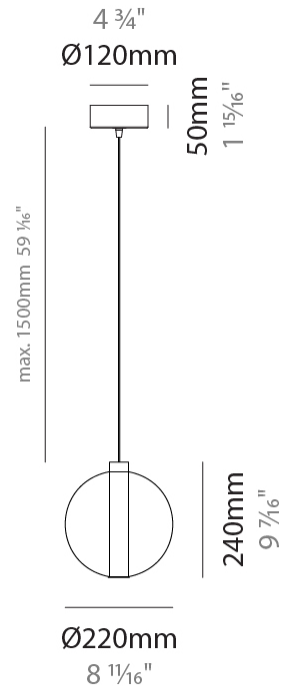

OSCURA - MONOPOINT SUSPENSION

D141215-

base number   Finish
Options

1. To build a product code in our configurator select the specify button on the base model # product page
2. To build a manual product code on this datasheet choose from the options listed below in blue font and add the suffix to the base model #

GENERAL

Series: Oscura
Subseries: Oscura - Monopoint
Partner: Cangini & Tucci
Division: Design
Installation: Suspension
Product Type: Pendant
Mounting Location: Ceiling

PHYSICAL

Shape: Round
Diameter (mm): 220
Diameter (in): 8 ¹¹/₁₆
Height (mm): 240
Height (in): 9 ⁷/₁₆
Max. Overall Height (mm): 1740
Max. Overall Height (in): 68 ¹/₂
Weight (kg): 0.855
Weight (lbs): 1.88
[Fixture Finish: AMB / GRN / PNK / RUB / SKB / SMK / TOB / TRA](#)
Holder Finish: CHR
Fixture Material: Glass / Metal
Primary Material: Glass - Borosilicate
Cable Details: 1500mm cable

ELECTRICAL

Number of Lamps: 1
Lamp Type: LED Retrofit
Bulb Included: Bulb Not Included
Total Output Wattage (W): 4
Max. Wattage Per Lamp (W): 1
Lamp Base: G9
Input Voltage (V): 120

LED

OPTICAL

RATINGS AND CERTIFICATIONS

Certified By: Certified for North American Standards
IP rating: IP20

PROJECT	_____
TYPE	_____
SPECIFIER	_____
QUANTITY	_____
DATE	_____