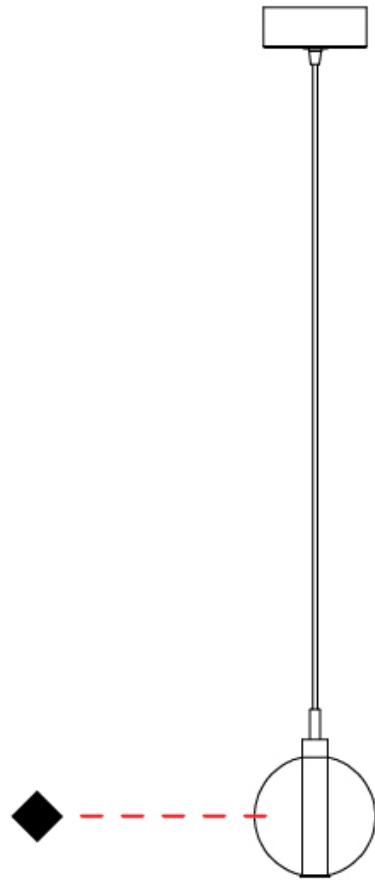

OSCURA - MONOPOINT SUSPENSION

D141135-

PROJECT

TYPE

SPECIFIER

QUANTITY

DATE

D