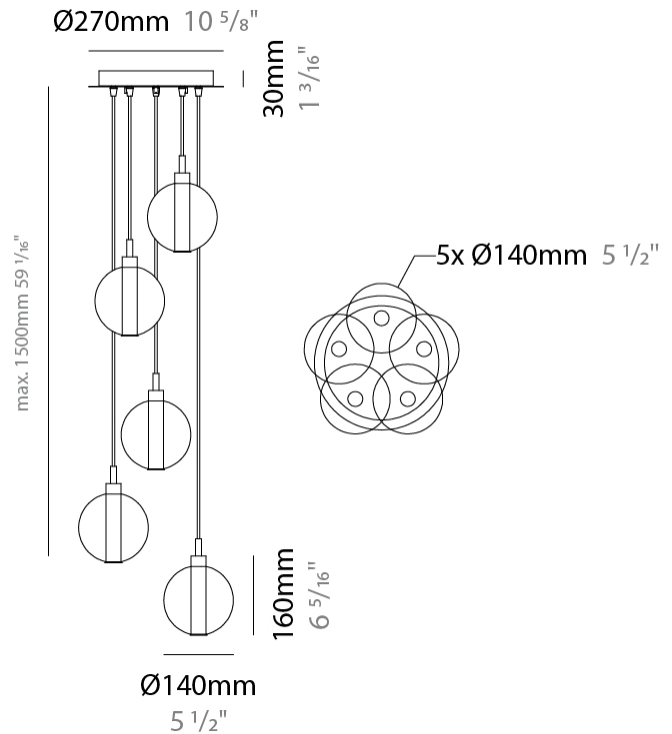

PROJECT	
TYPE	
SPECIFIER	
QUANTITY	
DATE	

OSCURA - 5 LIGHT MULTIPLE SUSPENSION

D141142-

base number Finish
Options

1. To build a product code in our configurator select the specify button on the base model # product page
2. To build a manual product code on this datasheet choose from the options listed below in blue font and add the suffix to the base model #

GENERAL

Series: Oscura
Subseries: Oscura - 5 Light Multiple
Brand: Cangini & Tucci
Division: Design
Mounting Type: Suspension
Mounting Location: Ceiling
Subcategory: Pendant

PHYSICAL

Shape: Round
Diameter (mm): 270
Diameter (in): 10 5/8
Height (mm): 160
Height (in): 5 7/8
Max. Overall Height (mm): 1660
Max. Overall Height (in): 64 15/16
Light Distribution: Omnidirectional
Weight (kg): 2.7
Weight (lbs): 5.95
Fixture Finish: [AMB](#) / [BLK](#) / [BRZ](#) / [GLD](#) / [GRN](#) / [PNK](#) / [RGD](#) / [RUB](#) / [SKB](#) / [SMK](#) / [STE](#) / [TOB](#) / [TRA](#)
Holder Finish: PSS
Fixture Material: Glass / Metal
Cable Details: 1500mm cable

ELECTRICAL

Number of Lamps: 5
Lamp Type: LED Retrofit
Bulb Included: Bulb Not Included
Total Output Wattage (W): 20
Max. Wattage Per Lamp (W): 4
Lamp Base: G9
Input Voltage (V): 120

LED

OPTICAL

RATINGS AND CERTIFICATIONS

Certified By: Certified for North American Standards
IP rating: IP20