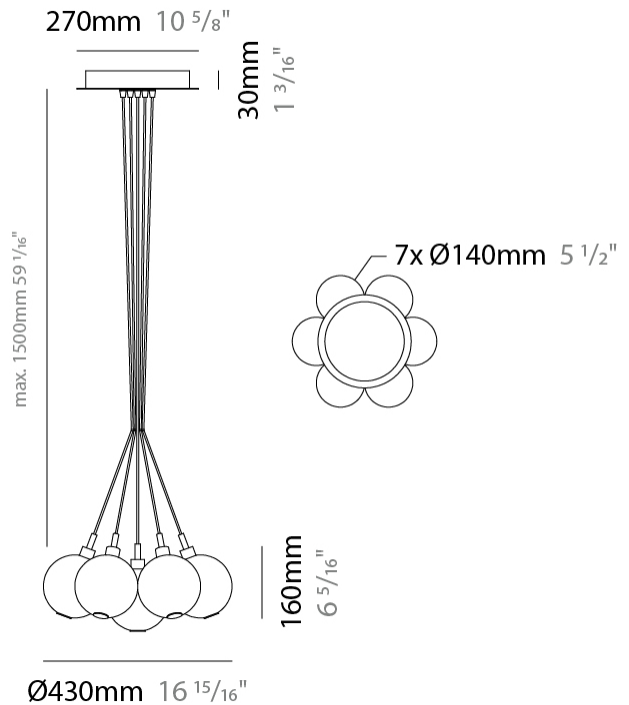

PROJECT	_____
TYPE	_____
SPECIFIER	_____
QUANTITY	_____
DATE	_____

OSCURA - 7 LIGHT CLUSTER SUSPENSION

D141138-

base number Finish
Options

1. To build a product code in our configurator select the specify button on the base model # product page
2. To build a manual product code on this datasheet choose from the options listed below in blue font and add the suffix to the base model #

GENERAL

Series: Oscura
Subseries: Oscura - 7 Light Cluster
Brand: Cangini & Tucci
Division: Design
Mounting Type: Suspension
Mounting Location: Ceiling
Subcategory: Pendant

PHYSICAL

Shape: Round
Diameter (mm): 430
Diameter (in): 16 ¹⁵/₁₆
Height (mm): 160
Height (in): 6 ⁵/₁₆
Max. Overall Height (mm): 1660
Max. Overall Height (in): 65 ³/₈
Light Distribution: Omnidirectional
Weight (kg): 4
Weight (lbs): 8.82
Fixture Finish: [AMB](#) / [BLK](#) / [BRZ](#) / [GLD](#) / [GRN](#) / [PNK](#) / [RGD](#) / [RUB](#) / [SKB](#) / [SMK](#) / [STE](#) / [TOB](#) / [TRA](#)
Holder Finish: PSS
Fixture Material: Glass / Metal
Cable Details: 1500mm cable

ELECTRICAL

Number of Lamps: 7
Lamp Type: LED Retrofit
Bulb Included: Bulb Not Included
Total Output Wattage (W): 28
Max. Wattage Per Lamp (W): 4
Lamp Base: G9
Input Voltage (V): 120

LED

OPTICAL

RATINGS AND CERTIFICATIONS

Certified By: Certified for North American Standards
IP rating: IP20