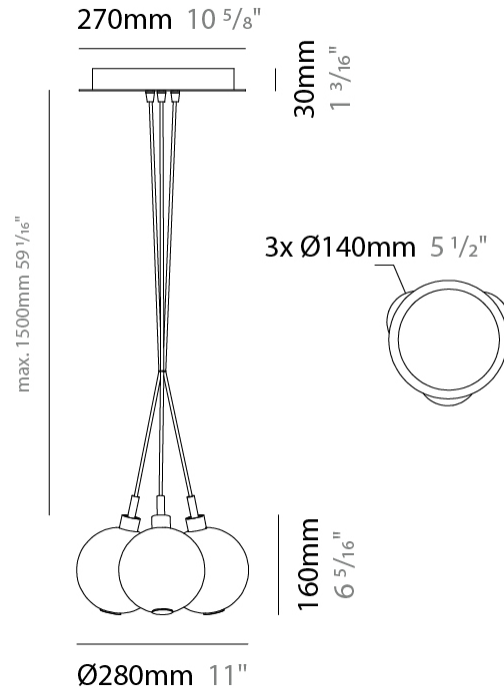

PROJECT	_____
TYPE	_____
SPECIFIER	_____
QUANTITY	_____
DATE	_____

OSCURA - 3 LIGHT CLUSTER SUSPENSION

D141137-

base number   Finish
Options

1. To build a product code in our configurator select the specify button on the base model # product page
2. To build a manual product code on this datasheet choose from the options listed below in blue font and add the suffix to the base model #

GENERAL

Series: Oscura
Subseries: Oscura - 3 Light Cluster
Brand: Cangini & Tucci
Division: Design
Mounting Type: Suspension
Mounting Location: Ceiling
Subcategory: Pendant

PHYSICAL

Shape: Round
Diameter (mm): 270
Diameter (in): 10 5/8
Height (mm): 160
Height (in): 6 5/16
Max. Overall Height (mm): 1660
Max. Overall Height (in): 65 3/8
Light Distribution: Omnidirectional
Weight (kg): 2.25
Weight (lbs): 4.96
Fixture Finish: [AMB](#) / [BLK](#) / [BRZ](#) / [GLD](#) / [GRN](#) / [PNK](#) / [RGD](#) / [RUB](#) / [SKB](#) / [SMK](#) / [STE](#) / [TOB](#) / [TRA](#)
Holder Finish: PSS
Fixture Material: Glass / Metal
Cable Details: 1500mm cable

ELECTRICAL

Number of Lamps: 3
Lamp Type: LED Retrofit
Bulb Included: Bulb Not Included
Total Output Wattage (W): 12
Max. Wattage Per Lamp (W): 4
Lamp Base: G9
Input Voltage (V): 120

LED

OPTICAL

RATINGS AND CERTIFICATIONS

Certified By: Certified for North American Standards
IP rating: IP20