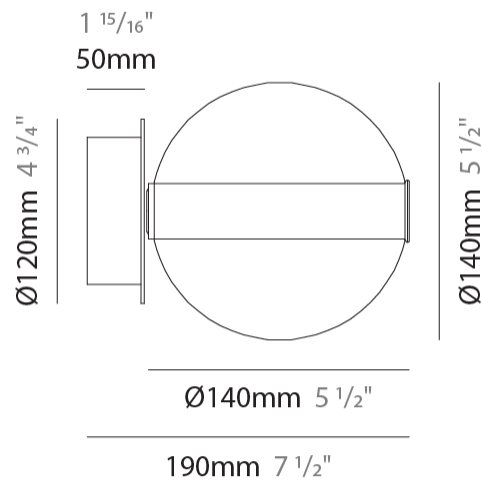

OSCURA SURFACE

D143022-

base number   Finish
Options

PROJECT	_____
TYPE	_____
SPECIFIER	_____
QUANTITY	_____
DATE	_____

1. To build a product code in our configurator select the specify button on the base model # product page
2. To build a manual product code on this datasheet choose from the options listed below in blue font and add the suffix to the base model #

GENERAL

Series: Oscura _____
Partner: Cangini & Tucci _____
Division: Design _____
Installation: Surface _____
Product Type: Wall Surface _____
Mounting Location: Wall _____

PHYSICAL

Shape: Round _____
Diameter (mm): 140 _____
Diameter (in): 5 1/2 _____
Height (mm): 140 _____
Depth (mm): 190 _____
Height (in): 5 1/2 _____
Depth (in): 7 1/2 _____
Weight (kg): 0.51 _____
Weight (lbs): 1.12 _____
Fixture Finish: [AMB](#) / [BLK](#) / [BRZ](#) / [GLD](#) / [GRN](#) / [PNK](#) / [RGD](#) / [RUB](#) / [SKB](#) / [SMK](#) / [STE](#) / [TOB](#) / [TRA](#) _____
Holder Finish: CHR _____
Fixture Material: Glass / Metal _____
Primary Material: Glass - Borosilicate _____

ELECTRICAL

Number of Lamps: 1 _____
Lamp Type: LED Retrofit _____
Bulb Included: Bulb Not Included _____
Max. Wattage Per Lamp (W): 4 _____
Lamp Base: G9 _____
Input Voltage (V): 120 _____

LED

OPTICAL

RATINGS AND CERTIFICATIONS

Certified By: Certified for North American Standards _____
IP rating: IP20 _____