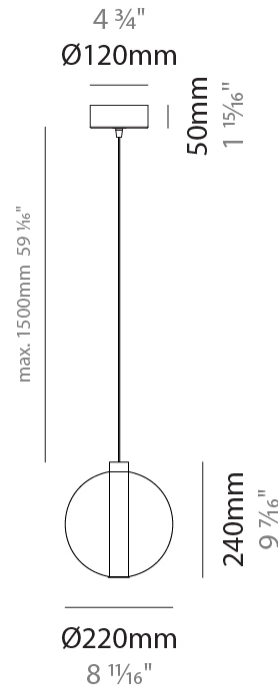

PROJECT
TYPE
SPECIFIER
QUANTITY
DATE

OSCURA - MONOPOINT SUSPENSION

D141215-

base number Finish
Options

1. To build a product code in our configurator select the specify button on the base model # product page
2. To build a manual product code on this datasheet choose from the options listed below in blue font and add the suffix to the base model #

GENERAL

Series: Oscura
Subseries: Oscura - Monopoint
Partner: Cangini & Tucci
Division: Design
Installation: Suspension
Product Type: Pendant
Mounting Location: Ceiling

PHYSICAL

Shape: Round
Diameter (mm): 220
Diameter (in): 8 ¹¹/₁₆
Height (mm): 240
Height (in): 9 ⁷/₁₆
Max. Overall Height (mm): 1740
Max. Overall Height (in): 68 ¹/₂
Weight (kg): 0.855
Weight (lbs): 1.88
Fixture Finish: [AMB](#) / [GRN](#) / [PNK](#) / [RUB](#) / [SKB](#) / [SMK](#) / [TOB](#) / [TRA](#)
Holder Finish: CHR
Fixture Material: Glass / Metal
Primary Material: Glass - Borosilicate
Cable Details: 1500mm cable

ELECTRICAL

Number of Lamps: 1
Lamp Type: LED Retrofit
Bulb Included: Bulb Not Included
Total Output Wattage (W): 4
Max. Wattage Per Lamp (W): 1
Lamp Base: G9
Input Voltage (V): 120

LED

OPTICAL

RATINGS AND CERTIFICATIONS

Certified By: Certified for North American Standards
IP rating: IP20