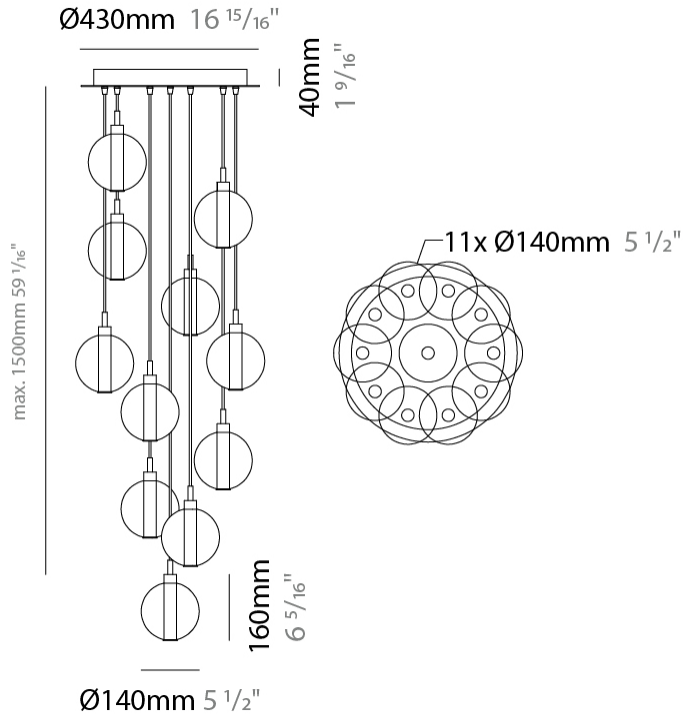

PROJECT	
TYPE	
SPECIFIER	
QUANTITY	
DATE	

OSCURA - 11 LIGHT MULTIPLE SUSPENSION

D141145-

base number Finish
Options

1. To build a product code in our configurator select the specify button on the base model # product page
2. To build a manual product code on this datasheet choose from the options listed below in blue font and add the suffix to the base model #

GENERAL

Series: Oscura
Subseries: Oscura - 11 Light Multiple
Partner: Cangini & Tucci
Division: Design
Installation: Suspension
Product Type: Pendant
Mounting Location: Ceiling

PHYSICAL

Shape: Round
Diameter (mm): 460
Diameter (in): 18 7/8
Height (mm): 160
Height (in): 5 7/8
Max. Overall Height (mm): 1660
Max. Overall Height (in): 64 15/16
Weight (kg): 6.3
Weight (lbs): 13.9
Fixture Finish: [AMB / BLK / BRZ / GLD / GRN / PNK / RGD / RUB / SKB / SMK / STE / TOB / TRA](#)
Holder Finish: PSS
Fixture Material: Glass / Metal
Primary Material: Glass - Borosilicate
Cable Details: 1500mm cable

ELECTRICAL

Number of Lamps: 11
Lamp Type: LED Retrofit
Bulb Included: Bulb Not Included
Total Output Wattage (W): 44
Max. Wattage Per Lamp (W): 4
Lamp Base: G9
Input Voltage (V): 120

LED

OPTICAL

RATINGS AND CERTIFICATIONS

Certified By: Certified for North American Standards
IP rating: IP20