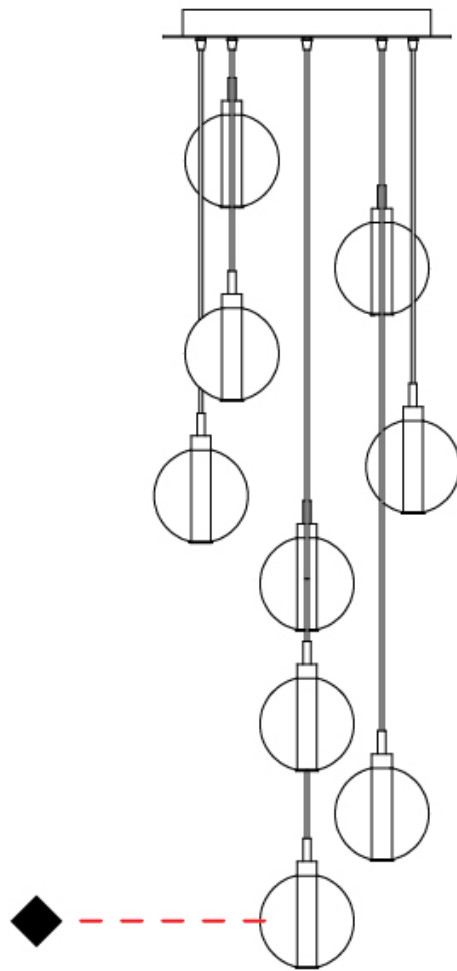

OSCURA - 9 LIGHT MULTIPLE SUSPENSION

D141144-

PROJECT _____

TYPE _____

SPECIFIER _____

QUANTITY _____

DATE _____

D