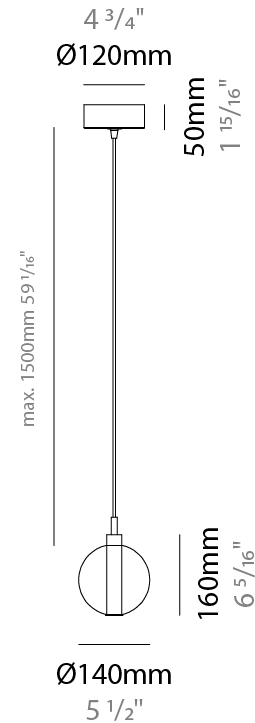

OSCURA - MONOPOINT SUSPENSION

D141135-

base number Finish
Options

1. To build a product code in our configurator select the specify button on the base model # product page
2. To build a manual product code on this datasheet choose from the options listed below in blue font and add the suffix to the base model #

GENERAL

Series: Oscura
Subseries: Oscura - Monopoint
Brand: Cangini & Tucci
Division: Design
Mounting Type: Suspension
Mounting Location: Ceiling
Subcategory: Pendant

PHYSICAL

Shape: Round
Diameter (mm): 140
Diameter (in): 5 1/2
Height (mm): 160
Height (in): 6 5/16
Max. Overall Height (mm): 1660
Max. Overall Height (in): 65 3/8
Light Distribution: Omnidirectional
Weight (kg): 0.51
Weight (lbs): 1.12
Fixture Finish: AMB / BLK / BRZ / GLD / GRN / PNK / RGD / RUB / SKB / SMK / STE / TOB / TRA
Holder Finish: CHR
Fixture Material: Glass / Metal
Cable Details: 1500mm cable

ELECTRICAL

Number of Lamps: 1
Lamp Type: LED Retrofit
Bulb Included: Bulb Not Included
Max. Wattage Per Lamp (W): 4
Lamp Base: G9
Input Voltage (V): 120

LED

OPTICAL

RATINGS AND CERTIFICATIONS

Certified By: Certified for North American Standards
IP rating: IP20

PROJECT
TYPE
SPECIFIER
QUANTITY
DATE