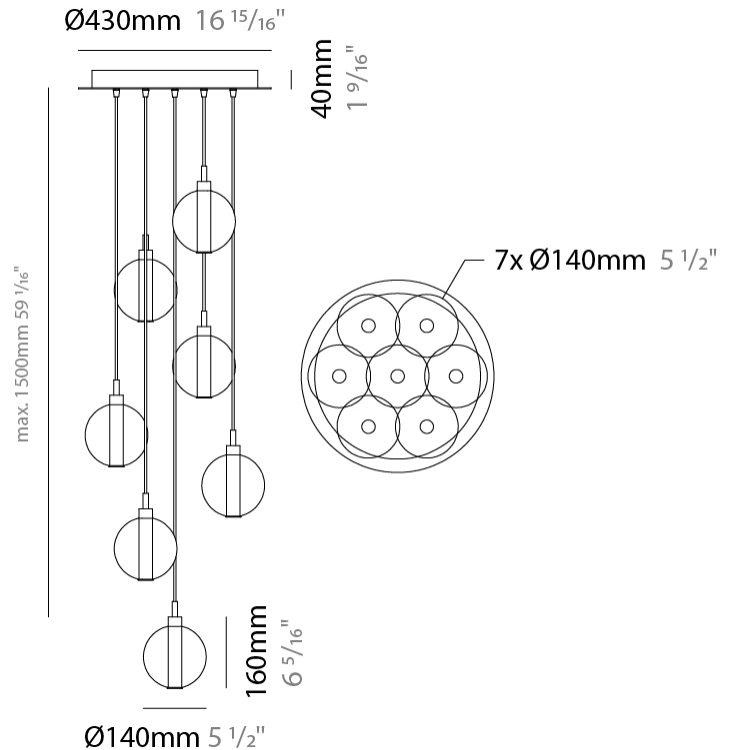

PROJECT	_____
TYPE	_____
SPECIFIER	_____
QUANTITY	_____
DATE	_____

OSCURA - 7 LIGHT MULTIPLE SUSPENSION

D141143-

base number Finish
Options

1. To build a product code in our configurator select the specify button on the base model # product page
2. To build a manual product code on this datasheet choose from the options listed below in blue font and add the suffix to the base model #

GENERAL

Series: Oscura
Subseries: Oscura - 7 Light Multiple
Brand: Cangini & Tucci
Division: Design
Mounting Type: Suspension
Mounting Location: Ceiling
Subcategory: Pendant

PHYSICAL

Shape: Round
Diameter (mm): 460
Diameter (in): 18 7/8
Height (mm): 160
Height (in): 5 7/8
Max. Overall Height (mm): 1660
Max. Overall Height (in): 64 15/16
Light Distribution: Omnidirectional
Weight (kg): 4.9
Weight (lbs): 10.8
Fixture Finish: [AMB](#) / [BLK](#) / [BRZ](#) / [GLD](#) / [GRN](#) / [PNK](#) / [RGD](#) / [RUB](#) / [SKB](#) / [SMK](#) / [STE](#) / [TOB](#) / [TRA](#)
Holder Finish: PSS
Fixture Material: Glass / Metal
Cable Details: 1500mm cable

ELECTRICAL

Number of Lamps: 7
Lamp Type: LED Retrofit
Bulb Included: Bulb Not Included
Total Output Wattage (W): 28
Max. Wattage Per Lamp (W): 4
Lamp Base: G9
Input Voltage (V): 120

LED

OPTICAL

RATINGS AND CERTIFICATIONS

Certified By: Certified for North American Standards
IP rating: IP20