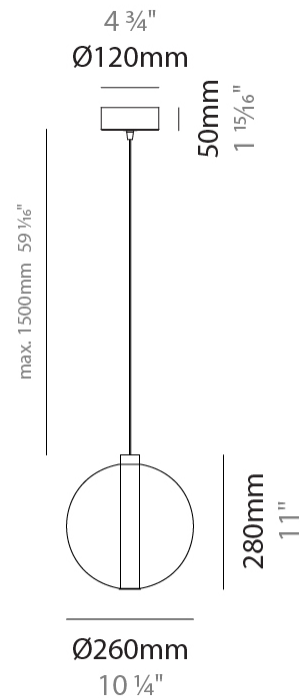

OSCURA - MONOPOINT SUSPENSION

D141217-

base number Finish
Options

1. To build a product code in our configurator select the specify button on the base model # product page
2. To build a manual product code on this datasheet choose from the options listed below in blue font and add the suffix to the base model #

GENERAL

Series: Oscura
Subseries: Oscura - Monopoint
Brand: Cangini & Tucci
Division: Design
Mounting Type: Suspension
Mounting Location: Ceiling
Subcategory: Pendant

PHYSICAL

Shape: Round
Diameter (mm): 260
Diameter (in): 10 ¼
Height (mm): 280
Height (in): 11
Max. Overall Height (mm): 1780
Max. Overall Height (in): 70 ⅞
Light Distribution: Omnidirectional
Weight (kg): 1.000
Weight (lbs): 2.2
Fixture Finish: [AMB](#) / [BLK](#) / [BRZ](#) / [GLD](#) / [GRN](#) / [PNK](#) / [RGD](#) / [RUB](#) / [SKB](#) / [SMK](#) / [STE](#) / [TOB](#) / [TRA](#)
Holder Finish: CHR
Fixture Material: Glass / Metal
Cable Details: 1500mm cable

ELECTRICAL

Number of Lamps: 1
Lamp Type: LED Retrofit
Bulb Included: Bulb Not Included
Total Output Wattage (W): 4
Max. Wattage Per Lamp (W): 1
Lamp Base: G9
Input Voltage (V): 120

LED

OPTICAL

RATINGS AND CERTIFICATIONS

Certified By: Certified for North American Standards
IP rating: IP20

PROJECT
TYPE
SPECIFIER
QUANTITY
DATE