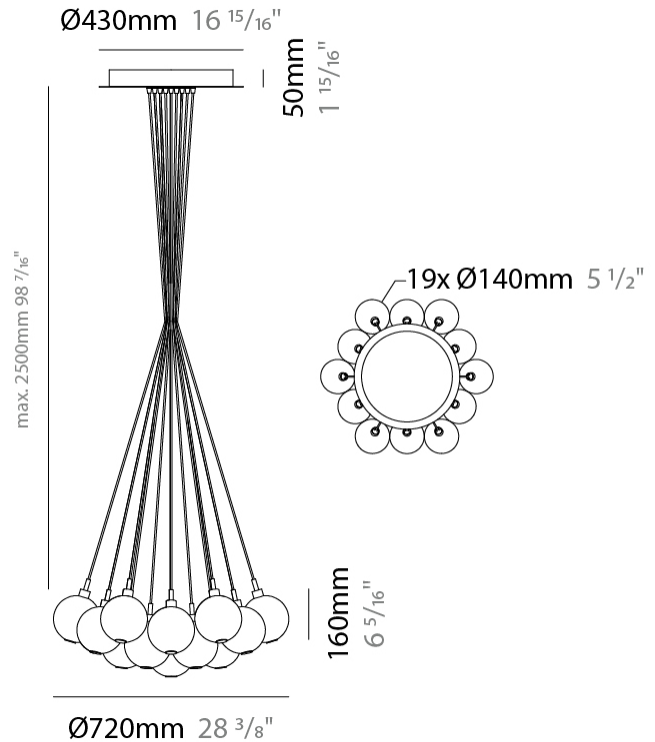

PROJECT	
TYPE	
SPECIFIER	
QUANTITY	
DATE	

OSCURA - 19 LIGHT CLUSTER SUSPENSION

D141139-

base number Finish
Options

1. To build a product code in our configurator select the specify button on the base model # product page
2. To build a manual product code on this datasheet choose from the options listed below in blue font and add the suffix to the base model #

GENERAL

Series: Oscura
Subseries: Oscura - 19 Light Cluster
Brand: Cangini & Tucci
Division: Design
Mounting Type: Suspension
Mounting Location: Ceiling
Subcategory: Pendant

PHYSICAL

Shape: Round
Diameter (mm): 720
Diameter (in): 28 ³/₈
Height (mm): 160
Height (in): 5 ⁷/₈
Max. Overall Height (mm): 2660
Max. Overall Height (in): 64 ¹⁵/₁₆
Light Distribution: Omnidirectional
Weight (kg): 9.5
Weight (lbs): 20.94
Fixture Finish: [AMB](#) / [BLK](#) / [BRZ](#) / [GLD](#) / [GRN](#) / [PNK](#) / [RGD](#) / [RUB](#) / [SKB](#) / [SMK](#) / [STE](#) / [TOB](#) / [TRA](#)
Holder Finish: PSS
Fixture Material: Glass / Metal
Cable Details: 2500mm cable

ELECTRICAL

Number of Lamps: 19
Lamp Type: LED Retrofit
Bulb Included: Bulb Not Included
Total Output Wattage (W): 76
Max. Wattage Per Lamp (W): 4
Lamp Base: G9
Input Voltage (V): 120

LED

OPTICAL

RATINGS AND CERTIFICATIONS

Certified By: Certified for North American Standards
IP rating: IP20