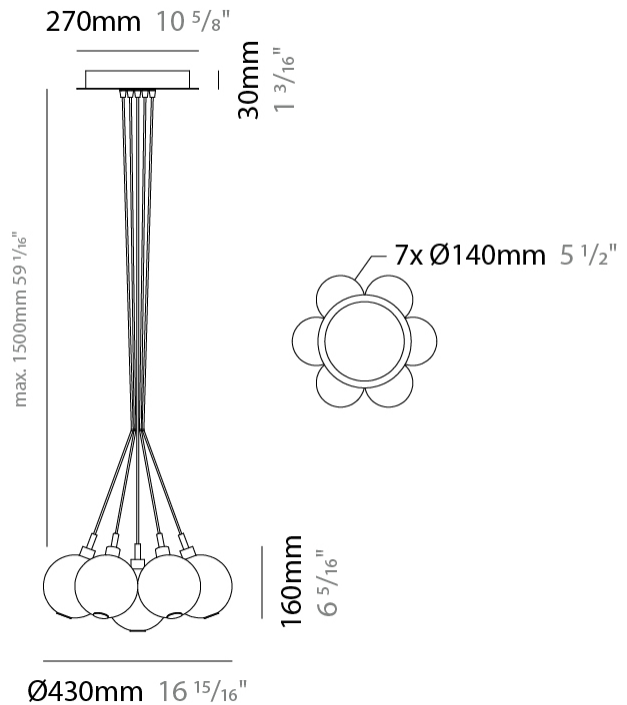

PROJECT	
TYPE	
SPECIFIER	
QUANTITY	
DATE	

OSCURA - 7 LIGHT CLUSTER SUSPENSION

D141138-

base number Finish
Options

1. To build a product code in our configurator select the specify button on the base model # product page
2. To build a manual product code on this datasheet choose from the options listed below in blue font and add the suffix to the base model #

GENERAL

Series: Oscura
Subseries: Oscura - 7 Light Cluster
Brand: Cangini & Tucci
Division: Design
Mounting Type: Suspension
Mounting Location: Ceiling
Subcategory: Pendant

PHYSICAL

Shape: Round
Diameter (mm): 430
Diameter (in): 16 ¹⁵/₁₆
Height (mm): 160
Height (in): 6 ⁵/₁₆
Max. Overall Height (mm): 1660
Max. Overall Height (in): 65 ³/₈
Light Distribution: Omnidirectional
Weight (kg): 4
Weight (lbs): 8.82
Fixture Finish: [AMB](#) / [BLK](#) / [BRZ](#) / [GLD](#) / [GRN](#) / [PNK](#) / [RGD](#) / [RUB](#) / [SKB](#) / [SMK](#) / [STE](#) / [TOB](#) / [TRA](#)
Holder Finish: PSS
Fixture Material: Glass / Metal
Cable Details: 1500mm cable

ELECTRICAL

Number of Lamps: 7
Lamp Type: LED Retrofit
Bulb Included: Bulb Not Included
Total Output Wattage (W): 28
Max. Wattage Per Lamp (W): 4
Lamp Base: G9
Input Voltage (V): 120

LED

OPTICAL

RATINGS AND CERTIFICATIONS

Certified By: Certified for North American Standards
IP rating: IP20