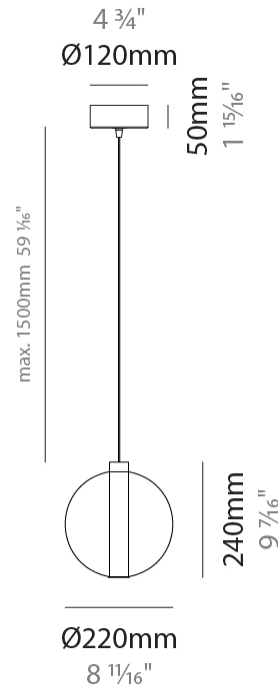

PROJECT
TYPE
SPECIFIER
QUANTITY
DATE

OSCURA - MONOPOINT SUSPENSION

D141215-

base number Finish
Options

1. To build a product code in our configurator select the specify button on the base model # product page
2. To build a manual product code on this datasheet choose from the options listed below in blue font and add the suffix to the base model #

GENERAL

Series: Oscura
Subseries: Oscura - Monopoint
Brand: Cangini & Tucci
Division: Design
Mounting Type: Suspension
Mounting Location: Ceiling
Subcategory: Pendant

PHYSICAL

Shape: Round
Diameter (mm): 220
Diameter (in): 8 11/16
Height (mm): 240
Height (in): 9 7/16
Max. Overall Height (mm): 1740
Max. Overall Height (in): 68 1/2
Light Distribution: Omnidirectional
Weight (kg): 0.855
Weight (lbs): 1.88
Fixture Finish: [AMB](#) / [BLK](#) / [BRZ](#) / [GLD](#) / [GRN](#) / [PNK](#) / [RGD](#) / [RUB](#) / [SKB](#) / [SMK](#) / [STE](#) / [TOB](#) / [TRA](#)
Holder Finish: CHR
Fixture Material: Glass / Metal
Cable Details: 1500mm cable

ELECTRICAL

Number of Lamps: 1
Lamp Type: LED Retrofit
Bulb Included: Bulb Not Included
Total Output Wattage (W): 4
Max. Wattage Per Lamp (W): 1
Lamp Base: G9
Input Voltage (V): 120

LED

OPTICAL

RATINGS AND CERTIFICATIONS

Certified By: Certified for North American Standards
IP rating: IP20