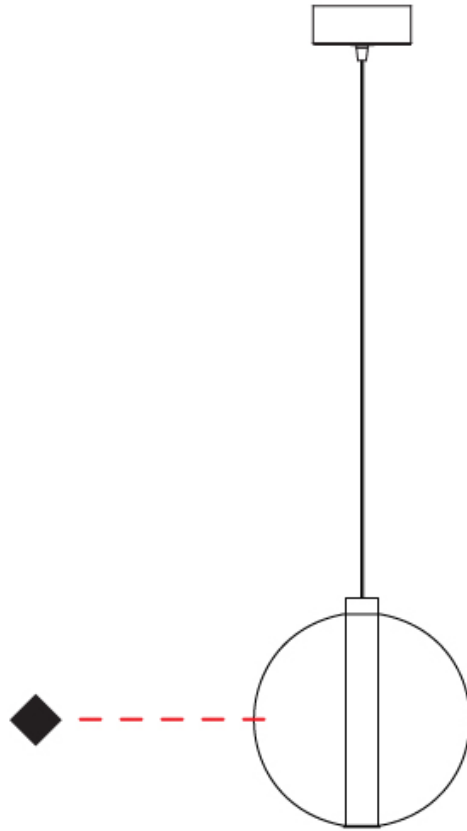

OSCURA - MONOPOINT SUSPENSION

D141217-

PROJECT

TYPE

SPECIFIER

QUANTITY

DATE

D