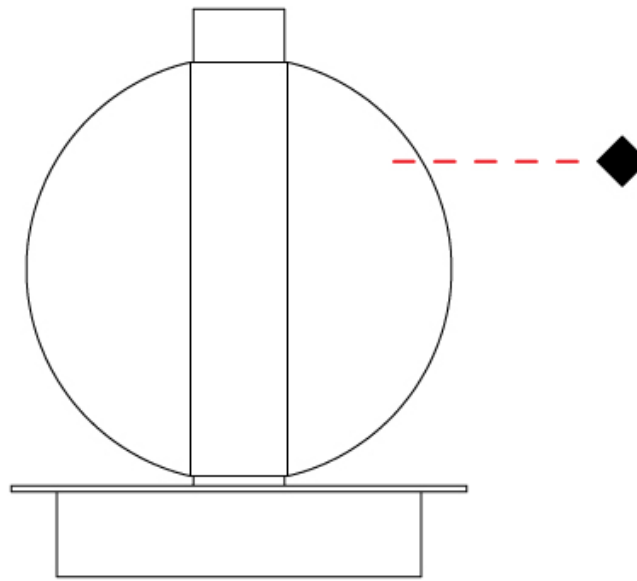

D144027-

PROJECT _____

TYPE _____

SPECIFIER _____

QUANTITY _____

DATE _____

D