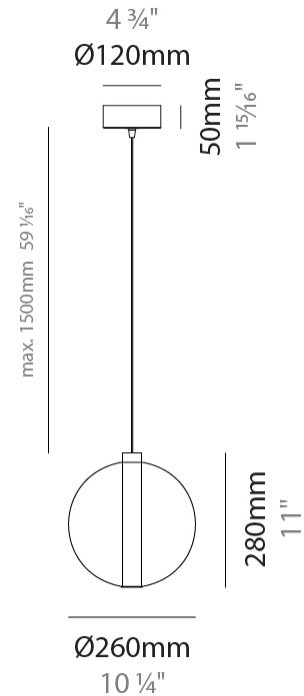

OSCURA - MONOPOINT SUSPENSION

D141217-

base number Finish
Options

1. To build a product code in our configurator select the specify button on the base model # product page
2. To build a manual product code on this datasheet choose from the options listed below in blue font and add the suffix to the base model #

GENERAL

Series: Oscura
Subseries: Oscura - Monopoint
Brand: Cangini & Tucci
Division: Design
Mounting Type: Suspension
Mounting Location: Ceiling
Subcategory: Pendant

PHYSICAL

Shape: Round
Diameter (mm): 260
Diameter (in): 10 3/4
Height (mm): 280
Height (in): 11
Max. Overall Height (mm): 1780
Max. Overall Height (in): 70 7/16
Light Distribution: Omnidirectional
Weight (kg): 1.000
Weight (lbs): 2.2
Fixture Finish: [AMB](#) / [BLK](#) / [BRZ](#) / [GLD](#) / [GRN](#) / [PNK](#) / [RGD](#) / [RUB](#) / [SKB](#) / [SMK](#) / [STE](#) / [TOB](#) / [TRA](#)
Holder Finish: CHR
Fixture Material: Glass / Metal
Cable Details: 1500mm cable

ELECTRICAL

Number of Lamps: 1
Lamp Type: LED Retrofit
Bulb Included: Bulb Not Included
Total Output Wattage (W): 4
Max. Wattage Per Lamp (W): 1
Lamp Base: G9
Input Voltage (V): 120

LED

OPTICAL

RATINGS AND CERTIFICATIONS

Certified By: Certified for North American Standards
IP rating: IP20

PROJECT
TYPE
SPECIFIER
QUANTITY
DATE