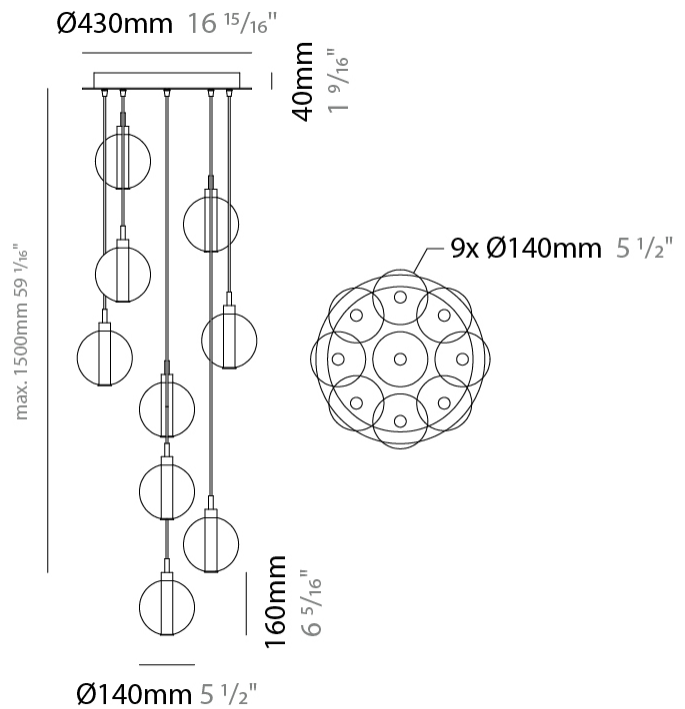

PROJECT	_____
TYPE	_____
SPECIFIER	_____
QUANTITY	_____
DATE	_____

OSCURA - 9 LIGHT MULTIPLE SUSPENSION

D141144-

base number   Finish
Options

1. To build a product code in our configurator select the specify button on the base model # product page
2. To build a manual product code on this datasheet choose from the options listed below in blue font and add the suffix to the base model #

GENERAL

Series: Oscura _____
Subseries: Oscura - 9 Light Multiple _____
Brand: Cangini & Tucci _____
Division: Design _____
Mounting Type: Suspension _____
Mounting Location: Ceiling _____
Subcategory: Pendant _____

PHYSICAL

Shape: Round _____
Diameter (mm): 460 _____
Diameter (in): 18 7/8 _____
Height (mm): 160 _____
Height (in): 6 5/16 _____
Max. Overall Height (mm): 1660 _____
Max. Overall Height (in): 64 15/16 _____
Light Distribution: Omnidirectional _____
Weight (kg): 5.6 _____
Weight (lbs): 12.35 _____
Fixture Finish: [AMB](#) / [BLK](#) / [BRZ](#) / [GLD](#) / [GRN](#) / [PNK](#) / [RGD](#) / [RUB](#) / [SKB](#) / [SMK](#) / [STE](#) / [TOB](#) / [TRA](#) _____
Holder Finish: PSS _____
Fixture Material: Glass / Metal _____
Cable Details: 1500mm cable _____

ELECTRICAL

Number of Lamps: 9 _____
Lamp Type: LED Retrofit _____
Bulb Included: Bulb Not Included _____
Total Output Wattage (W): 36 _____
Max. Wattage Per Lamp (W): 4 _____
Lamp Base: G9 _____
Input Voltage (V): 120 _____

LED

OPTICAL

RATINGS AND CERTIFICATIONS

Certified By: Certified for North American Standards _____
IP rating: IP20 _____