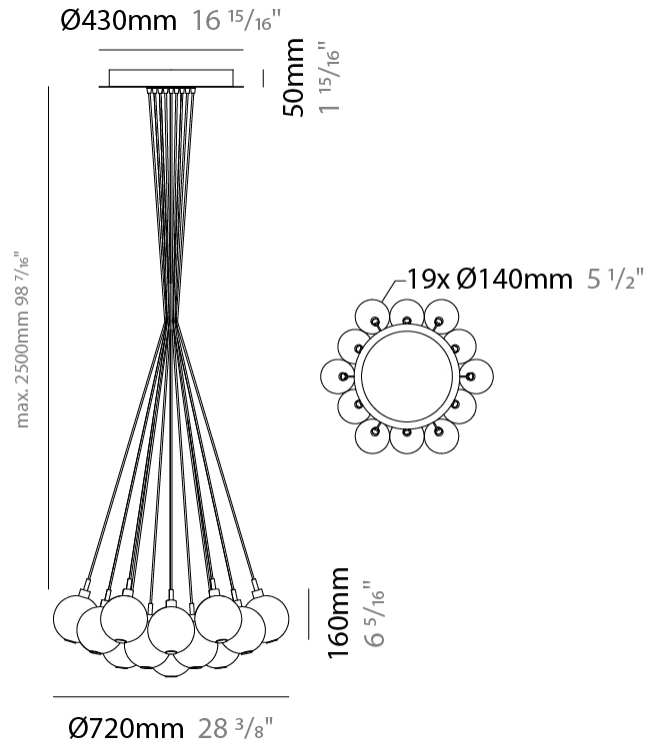

PROJECT	_____
TYPE	_____
SPECIFIER	_____
QUANTITY	_____
DATE	_____

OSCURA - 19 LIGHT CLUSTER SUSPENSION

D141139-

base number Finish
Options

1. To build a product code in our configurator select the specify button on the base model # product page
2. To build a manual product code on this datasheet choose from the options listed below in blue font and add the suffix to the base model #

GENERAL

Series: Oscura
Subseries: Oscura - 19 Light Cluster
Brand: Cangini & Tucci
Division: Design
Mounting Type: Suspension
Mounting Location: Ceiling
Subcategory: Pendant

PHYSICAL

Shape: Round
Diameter (mm): 720
Diameter (in): 28 ³/₈
Height (mm): 160
Height (in): 5 ⁷/₈
Max. Overall Height (mm): 2660
Max. Overall Height (in): 64 ¹⁵/₁₆
Light Distribution: Omnidirectional
Weight (kg): 9.5
Weight (lbs): 20.94
Fixture Finish: [AMB](#) / [BLK](#) / [BRZ](#) / [GLD](#) / [GRN](#) / [PNK](#) / [RGD](#) / [RUB](#) / [SKB](#) / [SMK](#) / [STE](#) / [TOB](#) / [TRA](#)
Holder Finish: PSS
Fixture Material: Glass / Metal
Cable Details: 2500mm cable

ELECTRICAL

Number of Lamps: 19
Lamp Type: LED Retrofit
Bulb Included: Bulb Not Included
Total Output Wattage (W): 76
Max. Wattage Per Lamp (W): 4
Lamp Base: G9
Input Voltage (V): 120

LED

OPTICAL

RATINGS AND CERTIFICATIONS

Certified By: Certified for North American Standards
IP rating: IP20