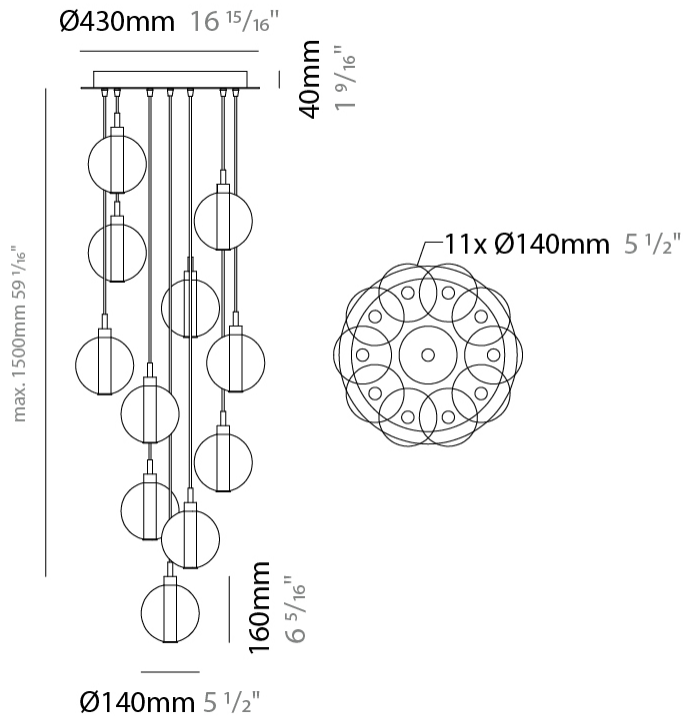

OSCURA - 11 LIGHT MULTIPLE SUSPENSION

D141145-

base number   Finish
Options

1. To build a product code in our configurator select the specify button on the base model # product page
2. To build a manual product code on this datasheet choose from the options listed below in blue font and add the suffix to the base model #

GENERAL

Series: Oscura _____
Subseries: Oscura - 11 Light Multiple _____
Brand: Cangini & Tucci _____
Division: Design _____
Mounting Type: Suspension _____
Mounting Location: Ceiling _____
Subcategory: Pendant _____

PHYSICAL

Shape: Round _____
Diameter (mm): 460 _____
Diameter (in): 18 7/8 _____
Height (mm): 160 _____
Height (in): 5 7/8 _____
Max. Overall Height (mm): 1660 _____
Max. Overall Height (in): 64 15/16 _____
Light Distribution: Omnidirectional _____
Weight (kg): 6.3 _____
Weight (lbs): 13.9 _____
Fixture Finish: AMB / BLK / BRZ / GLD / GRN / PNK / RGD / RUB / SKB / SMK / STE / TOB / TRA _____
Holder Finish: PSS _____
Fixture Material: Glass / Metal _____
Cable Details: 1500mm cable _____

ELECTRICAL

Number of Lamps: 11 _____
Lamp Type: LED Retrofit _____
Bulb Included: Bulb Not Included _____
Total Output Wattage (W): 44 _____
Max. Wattage Per Lamp (W): 4 _____
Lamp Base: G9 _____
Input Voltage (V): 120 _____

LED

OPTICAL

RATINGS AND CERTIFICATIONS

Certified By: Certified for North American Standards _____
IP rating: IP20 _____