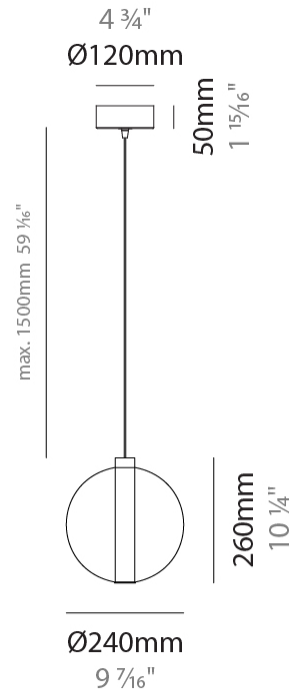

PROJECT	_____
TYPE	_____
SPECIFIER	_____
QUANTITY	_____
DATE	_____

OSCURA - MONOPOINT SUSPENSION

D141216-

base number Finish
Options

1. To build a product code in our configurator select the specify button on the base model # product page
2. To build a manual product code on this datasheet choose from the options listed below in blue font and add the suffix to the base model #

GENERAL

Series: Oscura
Subseries: Oscura - Monopoint
Brand: Cangini & Tucci
Division: Design
Mounting Type: Suspension
Mounting Location: Ceiling
Subcategory: Pendant

PHYSICAL

Shape: Round
Diameter (mm): 240
Diameter (in): 9 ⁷/₁₆
Height (mm): 260
Height (in): 10 ¹/₄
Max. Overall Height (mm): 1760
Max. Overall Height (in): 69 ⁵/₁₆
Light Distribution: Omnidirectional
Weight (kg): 0.925
Weight (lbs): 2.04
Fixture Finish: [AMB](#) / [BLK](#) / [BRZ](#) / [GLD](#) / [GRN](#) / [PNK](#) / [RGD](#) / [RUB](#) / [SKB](#) / [SMK](#) / [STE](#) / [TOB](#) / [TRA](#)
Holder Finish: CHR
Fixture Material: Glass / Metal
Cable Details: 1500mm cable

ELECTRICAL

Number of Lamps: 1
Lamp Type: LED Retrofit
Bulb Included: Bulb Not Included
Total Output Wattage (W): 4
Max. Wattage Per Lamp (W): 1
Lamp Base: G9
Input Voltage (V): 120

LED

OPTICAL

RATINGS AND CERTIFICATIONS

Certified By: Certified for North American Standards
IP rating: IP20