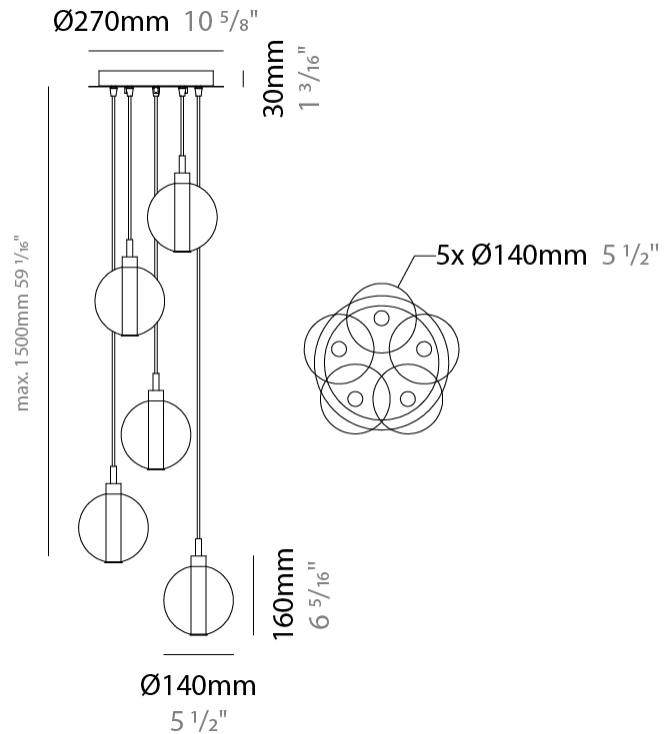

PROJECT	_____
TYPE	_____
SPECIFIER	_____
QUANTITY	_____
DATE	_____

OSCURA - 5 LIGHT MULTIPLE SUSPENSION

D141142-

base number _____
Finish Options _____

1. To build a product code in our configurator select the specify button on the base model # product page
2. To build a manual product code on this datasheet choose from the options listed below in blue font and add the suffix to the base model #

GENERAL

Series: Oscura
Subseries: Oscura - 5 Light Multiple
Brand: Cangini & Tucci
Division: Design
Mounting Type: Suspension
Mounting Location: Ceiling
Subcategory: Pendant

PHYSICAL

Shape: Round
Diameter (mm): 270
Diameter (in): 10 ⁵/₈
Height (mm): 160
Height (in): 5 ⁷/₈
Max. Overall Height (mm): 1660
Max. Overall Height (in): 64 ¹⁵/₁₆
Light Distribution: Omnidirectional
Weight (kg): 2.7
Weight (lbs): 5.95
Fixture Finish: [AMB](#) / [BLK](#) / [BRZ](#) / [GLD](#) / [GRN](#) / [PNK](#) / [RGD](#) / [RUB](#) / [SKB](#) / [SMK](#) / [STE](#) / [TOB](#) / [TRA](#)
Holder Finish: PSS
Fixture Material: Glass / Metal
Cable Details: 1500mm cable

ELECTRICAL

Number of Lamps: 5
Lamp Type: LED Retrofit
Bulb Included: Bulb Not Included
Total Output Wattage (W): 20
Max. Wattage Per Lamp (W): 4
Lamp Base: G9
Input Voltage (V): 120

LED

OPTICAL

RATINGS AND CERTIFICATIONS

Certified By: Certified for North American Standards
IP rating: IP20