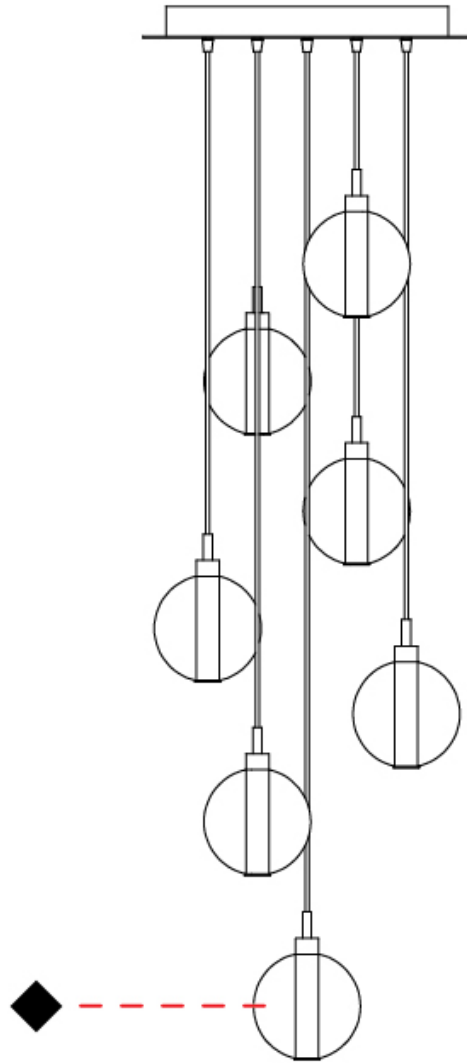

OSCURA - 7 LIGHT MULTIPLE SUSPENSION

D141143-

PROJECT	_____
TYPE	_____
SPECIFIER	_____
QUANTITY	_____
DATE	_____

D