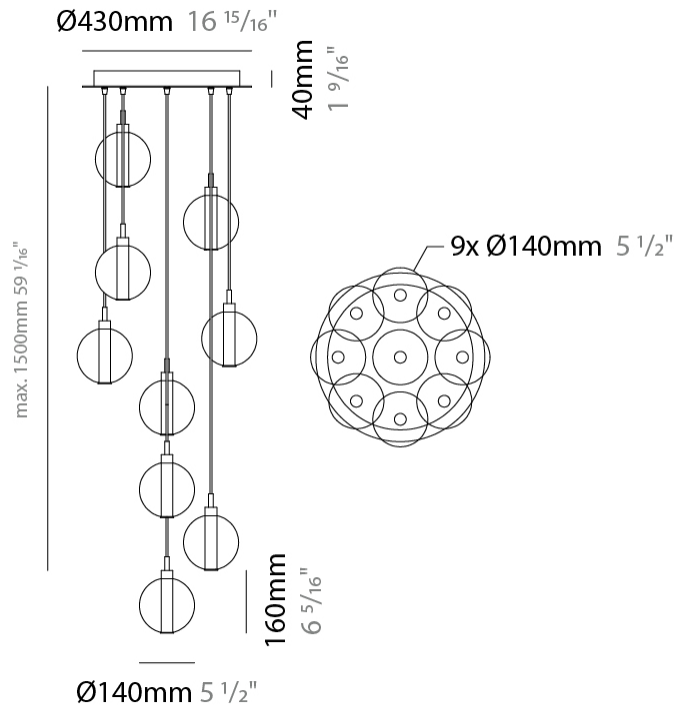

OSCURA - 9 LIGHT MULTIPLE SUSPENSION

D141144-

base number   Finish
Options

1. To build a product code in our configurator select the specify button on the base model # product page
2. To build a manual product code on this datasheet choose from the options listed below in blue font and add the suffix to the base model #

GENERAL

Series: Oscura _____
Subseries: Oscura - 9 Light Multiple _____
Brand: Cangini & Tucci _____
Division: Design _____
Mounting Type: Suspension _____
Mounting Location: Ceiling _____
Subcategory: Pendant _____

PHYSICAL

Shape: Round _____
Diameter (mm): 460 _____
Diameter (in): 18 7/8 _____
Height (mm): 160 _____
Height (in): 6 5/16 _____
Max. Overall Height (mm): 1660 _____
Max. Overall Height (in): 64 15/16 _____
Light Distribution: Omnidirectional _____
Weight (kg): 5.6 _____
Weight (lbs): 12.35 _____
Fixture Finish: [AMB](#) / [BLK](#) / [BRZ](#) / [GLD](#) / [GRN](#) / [PNK](#) / [RGD](#) / [RUB](#) / [SKB](#) / [SMK](#) / [STE](#) / [TOB](#) / [TRA](#) _____
Holder Finish: PSS _____
Fixture Material: Glass / Metal _____
Cable Details: 1500mm cable _____

ELECTRICAL

Number of Lamps: 9 _____
Lamp Type: LED Retrofit _____
Bulb Included: Bulb Not Included _____
Total Output Wattage (W): 36 _____
Max. Wattage Per Lamp (W): 4 _____
Lamp Base: G9 _____
Input Voltage (V): 120 _____

LED

OPTICAL

RATINGS AND CERTIFICATIONS

Certified By: Certified for North American Standards _____
IP rating: IP20 _____