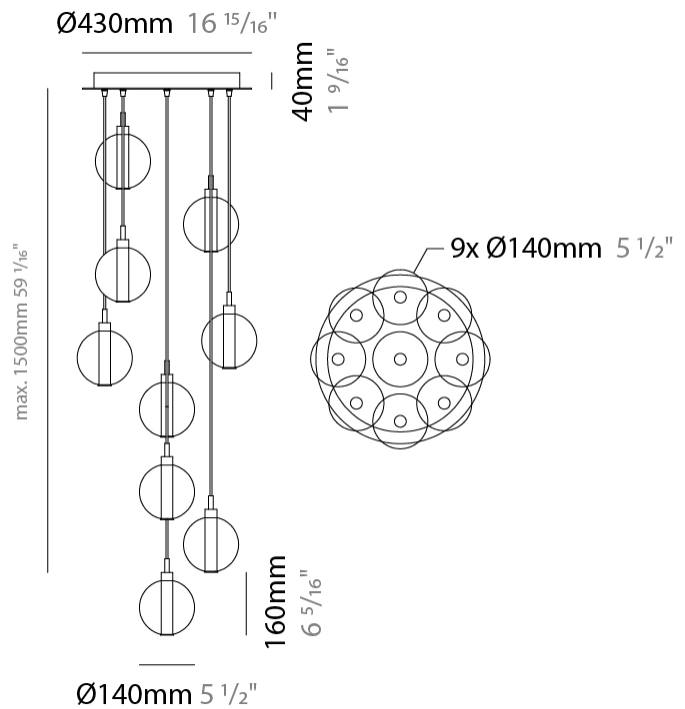

PROJECT	_____
TYPE	_____
SPECIFIER	_____
QUANTITY	_____
DATE	_____

OSCURA - 9 LIGHT MULTIPLE SUSPENSION

D141144-

base number Finish
Options

1. To build a product code in our configurator select the specify button on the base model # product page
2. To build a manual product code on this datasheet choose from the options listed below in blue font and add the suffix to the base model #

GENERAL

Series: Oscura
Subseries: Oscura - 9 Light Multiple
Brand: Cangini & Tucci
Division: Design
Mounting Type: Suspension
Mounting Location: Ceiling
Subcategory: Pendant

PHYSICAL

Shape: Round
Diameter (mm): 460
Diameter (in): 18 7/8
Height (mm): 160
Height (in): 6 5/16
Max. Overall Height (mm): 1660
Max. Overall Height (in): 64 15/16
Light Distribution: Omnidirectional
Weight (kg): 5.6
Weight (lbs): 12.35
Fixture Finish: [AMB](#) / [BLK](#) / [BRZ](#) / [GLD](#) / [GRN](#) / [PNK](#) / [RGD](#) / [RUB](#) / [SKB](#) / [SMK](#) / [STE](#) / [TOB](#) / [TRA](#)
Holder Finish: PSS
Fixture Material: Glass / Metal
Cable Details: 1500mm cable

ELECTRICAL

Number of Lamps: 9
Lamp Type: LED Retrofit
Bulb Included: Bulb Not Included
Total Output Wattage (W): 36
Max. Wattage Per Lamp (W): 4
Lamp Base: G9
Input Voltage (V): 120

LED

OPTICAL

RATINGS AND CERTIFICATIONS

Certified By: Certified for North American Standards
IP rating: IP20