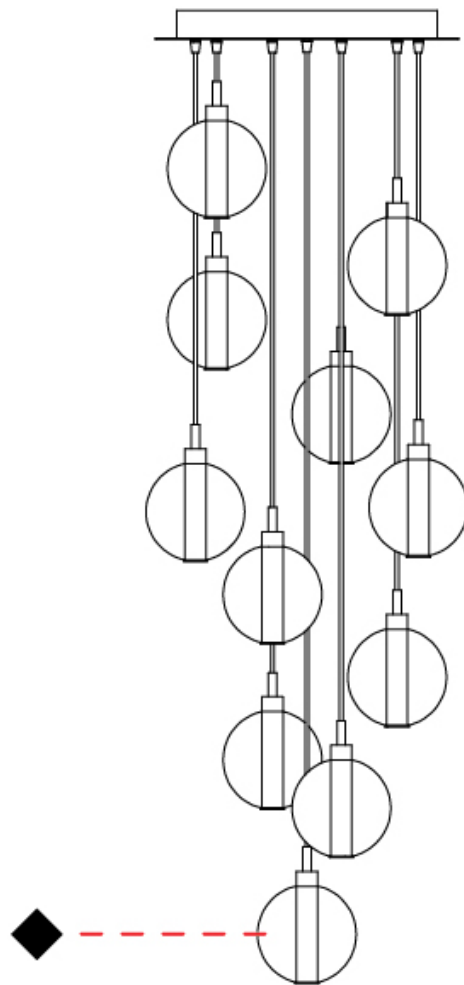

OSCURA - 11 LIGHT MULTIPLE SUSPENSION

D141145-

PROJECT _____

TYPE _____

SPECIFIER _____

QUANTITY _____

DATE _____

D