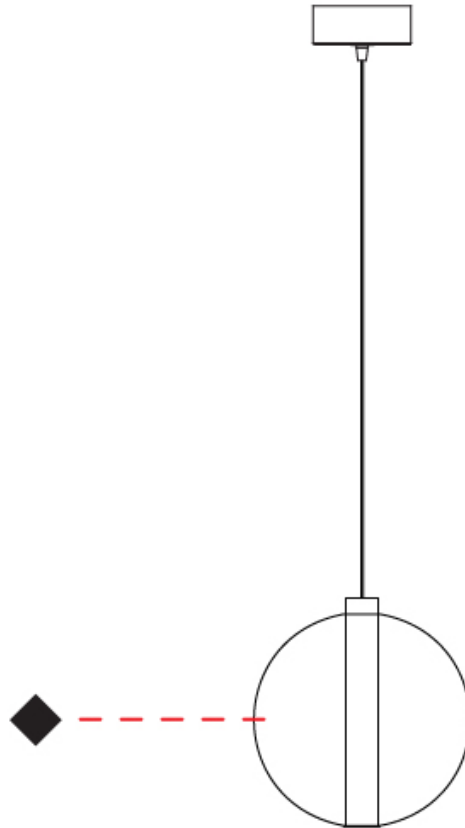

OSCURA - MONOPOINT SUSPENSION

D141217-

PROJECT

TYPE

SPECIFIER

QUANTITY

DATE

D