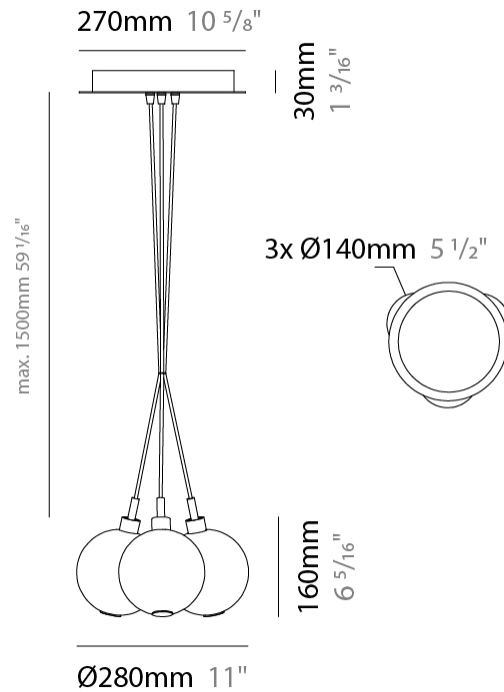

PROJECT	_____
TYPE	_____
SPECIFIER	_____
QUANTITY	_____
DATE	_____

OSCURA - 3 LIGHT CLUSTER SUSPENSION

D141137-

base number Finish
Options

1. To build a product code in our configurator select the specify button on the base model # product page
2. To build a manual product code on this datasheet choose from the options listed below in blue font and add the suffix to the base model #

GENERAL

Series: Oscura
Subseries: Oscura - 3 Light Cluster
Brand: Cangini & Tucci
Division: Design
Mounting Type: Suspension
Mounting Location: Ceiling
Subcategory: Pendant

PHYSICAL

Shape: Round
Diameter (mm): 270
Diameter (in): 10 ⁵/₈
Height (mm): 160
Height (in): 6 ⁵/₁₆
Max. Overall Height (mm): 1660
Max. Overall Height (in): 65 ³/₈
Light Distribution: Omnidirectional
Weight (kg): 2.25
Weight (lbs): 4.96
Fixture Finish: [AMB](#) / [BLK](#) / [BRZ](#) / [GLD](#) / [GRN](#) / [PNK](#) / [RGD](#) / [RUB](#) / [SKB](#) / [SMK](#) / [STE](#) / [TOB](#) / [TRA](#)
Holder Finish: PSS
Fixture Material: Glass / Metal
Cable Details: 1500mm cable

ELECTRICAL

Number of Lamps: 3
Lamp Type: LED Retrofit
Bulb Included: Bulb Not Included
Total Output Wattage (W): 12
Max. Wattage Per Lamp (W): 4
Lamp Base: G9
Input Voltage (V): 120

LED

OPTICAL

RATINGS AND CERTIFICATIONS

Certified By: Certified for North American Standards
IP rating: IP20