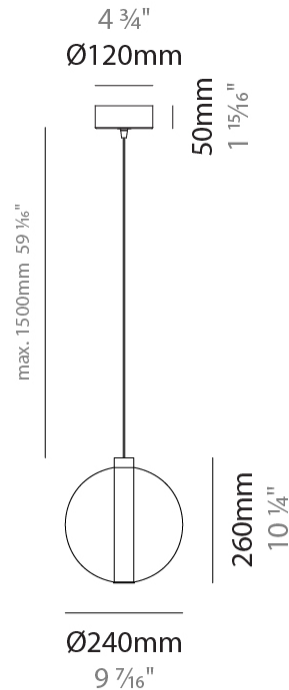

PROJECT
TYPE
SPECIFIER
QUANTITY
DATE

OSCURA - MONOPOINT SUSPENSION

D141216-

base number Finish
Options

1. To build a product code in our configurator select the specify button on the base model # product page
2. To build a manual product code on this datasheet choose from the options listed below in blue font and add the suffix to the base model #

GENERAL

Series: Oscura
Subseries: Oscura - Monopoint
Brand: Cangini & Tucci
Division: Design
Mounting Type: Suspension
Mounting Location: Ceiling
Subcategory: Pendant

PHYSICAL

Shape: Round
Diameter (mm): 240
Diameter (in): 9 ⁷/₁₆
Height (mm): 260
Height (in): 10 ¹/₄
Max. Overall Height (mm): 1760
Max. Overall Height (in): 69 ⁵/₁₆
Light Distribution: Omnidirectional
Weight (kg): 0.925
Weight (lbs): 2.04
Fixture Finish: [AMB](#) / [BLK](#) / [BRZ](#) / [GLD](#) / [GRN](#) / [PNK](#) / [RGD](#) / [RUB](#) / [SKB](#) / [SMK](#) / [STE](#) / [TOB](#) / [TRA](#)
Holder Finish: CHR
Fixture Material: Glass / Metal
Cable Details: 1500mm cable

ELECTRICAL

Number of Lamps: 1
Lamp Type: LED Retrofit
Bulb Included: Bulb Not Included
Total Output Wattage (W): 4
Max. Wattage Per Lamp (W): 1
Lamp Base: G9
Input Voltage (V): 120

LED

OPTICAL

RATINGS AND CERTIFICATIONS

Certified By: Certified for North American Standards
IP rating: IP20