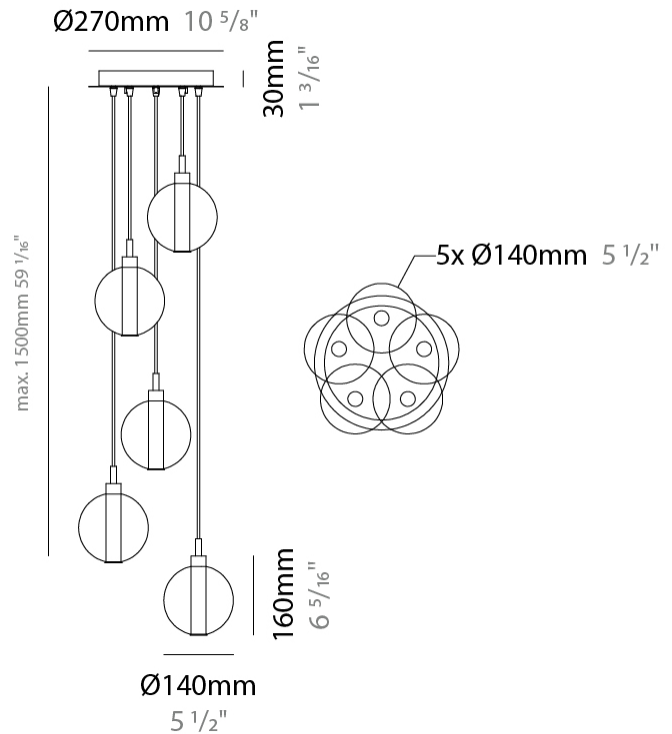

OSCURA - 5 LIGHT MULTIPLE SUSPENSION

D141142-

base number _____
Finish _____
Options _____

1. To build a product code in our configurator select the specify button on the base model # product page
2. To build a manual product code on this datasheet choose from the options listed below in blue font and add the suffix to the base model #

GENERAL

Series: Oscura _____
Subseries: Oscura - 5 Light Multiple _____
Brand: Cangini & Tucci _____
Division: Design _____
Mounting Type: Suspension _____
Mounting Location: Ceiling _____
Subcategory: Pendant _____

PHYSICAL

Shape: Round _____
Diameter (mm): 270 _____
Diameter (in): 10 ⁵/₈ _____
Height (mm): 160 _____
Height (in): 5 ⁷/₈ _____
Max. Overall Height (mm): 1660 _____
Max. Overall Height (in): 64 ¹⁵/₁₆ _____
Light Distribution: Omnidirectional _____
Weight (kg): 2.7 _____
Weight (lbs): 5.95 _____
Fixture Finish: [AMB](#) / [BLK](#) / [BRZ](#) / [GLD](#) / [GRN](#) / [PNK](#) / [RGD](#) / [RUB](#) / [SKB](#) / [SMK](#) / [STE](#) / [TOB](#) / [TRA](#) _____
Holder Finish: PSS _____
Fixture Material: Glass / Metal _____
Cable Details: 1500mm cable _____

ELECTRICAL

Number of Lamps: 5 _____
Lamp Type: LED Retrofit _____
Bulb Included: Bulb Not Included _____
Total Output Wattage (W): 20 _____
Max. Wattage Per Lamp (W): 4 _____
Lamp Base: G9 _____
Input Voltage (V): 120 _____

LED

OPTICAL

RATINGS AND CERTIFICATIONS

Certified By: Certified for North American Standards _____
IP rating: IP20 _____