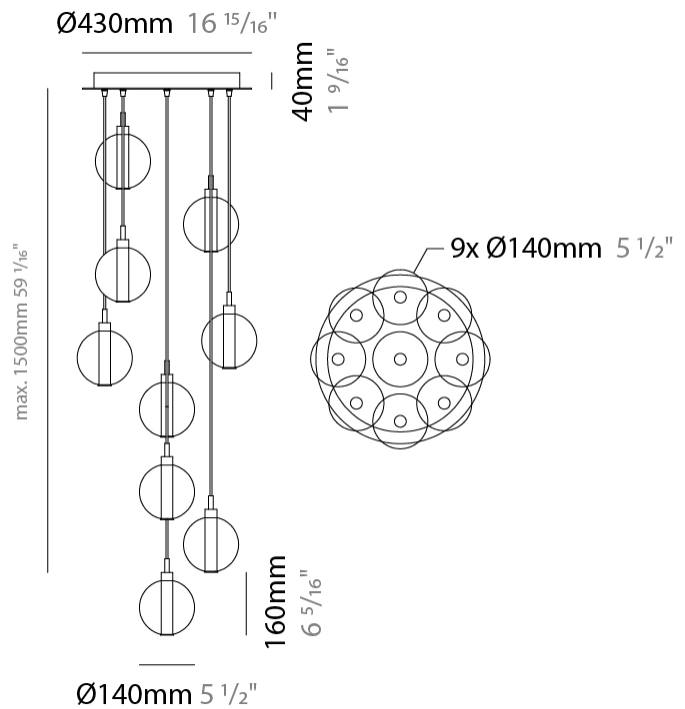

PROJECT	
TYPE	
SPECIFIER	
QUANTITY	
DATE	

OSCURA - 9 LIGHT MULTIPLE SUSPENSION

D141144-

base number Finish
Options

1. To build a product code in our configurator select the specify button on the base model # product page
2. To build a manual product code on this datasheet choose from the options listed below in blue font and add the suffix to the base model #

GENERAL

Series: Oscura
Subseries: Oscura - 9 Light Multiple
Brand: Cangini & Tucci
Division: Design
Mounting Type: Suspension
Mounting Location: Ceiling
Subcategory: Pendant

PHYSICAL

Shape: Round
Diameter (mm): 460
Diameter (in): 18 7/8
Height (mm): 160
Height (in): 6 5/16
Max. Overall Height (mm): 1660
Max. Overall Height (in): 64 15/16
Light Distribution: Omnidirectional
Weight (kg): 5.6
Weight (lbs): 12.35
Fixture Finish: [AMB](#) / [BLK](#) / [BRZ](#) / [GLD](#) / [GRN](#) / [PNK](#) / [RGD](#) / [RUB](#) / [SKB](#) / [SMK](#) / [STE](#) / [TOB](#) / [TRA](#)
Holder Finish: PSS
Fixture Material: Glass / Metal
Cable Details: 1500mm cable

ELECTRICAL

Number of Lamps: 9
Lamp Type: LED Retrofit
Bulb Included: Bulb Not Included
Total Output Wattage (W): 36
Max. Wattage Per Lamp (W): 4
Lamp Base: G9
Input Voltage (V): 120

LED

OPTICAL

RATINGS AND CERTIFICATIONS

Certified By: Certified for North American Standards
IP rating: IP20