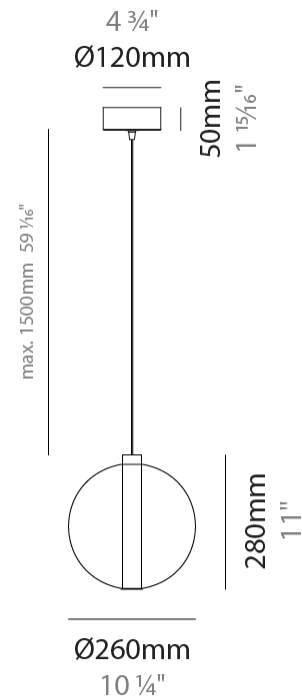

OSCURA - MONOPOINT SUSPENSION

D141217-

base number Finish
Options

1. To build a product code in our configurator select the specify button on the base model # product page
2. To build a manual product code on this datasheet choose from the options listed below in blue font and add the suffix to the base model #

GENERAL

Series: Oscura
Subseries: Oscura - Monopoint
Brand: Cangini & Tucci
Division: Design
Mounting Type: Suspension
Mounting Location: Ceiling
Subcategory: Pendant

PHYSICAL

Shape: Round
Diameter (mm): 260
Diameter (in): 10 3/4
Height (mm): 280
Height (in): 11
Max. Overall Height (mm): 1780
Max. Overall Height (in): 70 7/16
Light Distribution: Omnidirectional
Weight (kg): 1.000
Weight (lbs): 2.2
Fixture Finish: [AMB](#) / [BLK](#) / [BRZ](#) / [GLD](#) / [GRN](#) / [PNK](#) / [RGD](#) / [RUB](#) / [SKB](#) / [SMK](#) / [STE](#) / [TOB](#) / [TRA](#)
Holder Finish: CHR
Fixture Material: Glass / Metal
Cable Details: 1500mm cable

ELECTRICAL

Number of Lamps: 1
Lamp Type: LED Retrofit
Bulb Included: Bulb Not Included
Total Output Wattage (W): 4
Max. Wattage Per Lamp (W): 1
Lamp Base: G9
Input Voltage (V): 120

LED

OPTICAL

RATINGS AND CERTIFICATIONS

Certified By: Certified for North American Standards
IP rating: IP20

PROJECT
TYPE
SPECIFIER
QUANTITY
DATE