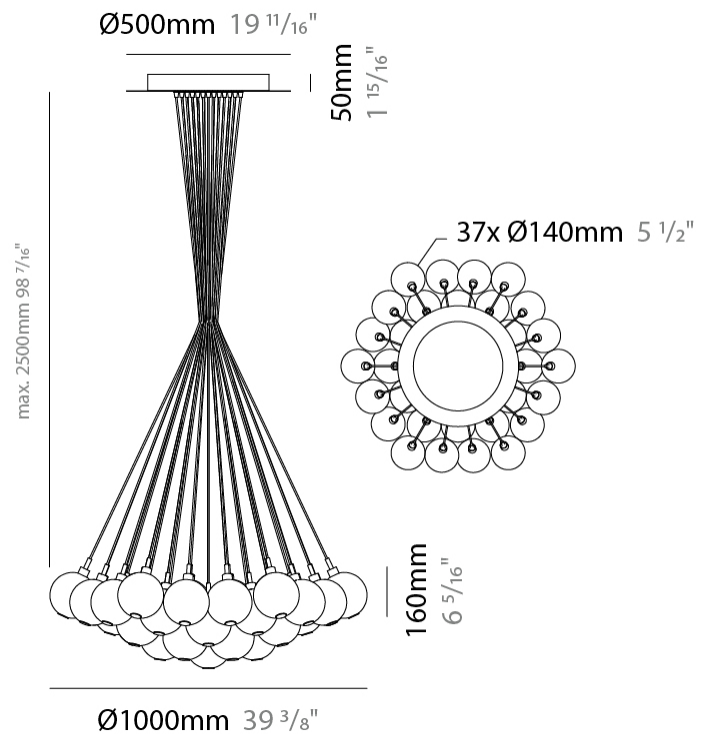

PROJECT	
TYPE	
SPECIFIER	
QUANTITY	
DATE	

OSCURA - 37 LIGHT CLUSTER SUSPENSION

D141140-

base number Finish
Options

1. To build a product code in our configurator select the specify button on the base model # product page
2. To build a manual product code on this datasheet choose from the options listed below in blue font and add the suffix to the base model #

GENERAL

Series: Oscura
Subseries: Oscura - 37 Light Cluster
Brand: Cangini & Tucci
Division: Design
Mounting Type: Suspension
Mounting Location: Ceiling
Subcategory: Pendant

PHYSICAL

Shape: Round
Diameter (mm): 1000
Diameter (in): 39 3/8
Height (mm): 160
Height (in): 5 7/8
Max. Overall Height (mm): 2660
Max. Overall Height (in): 64 15/16
Light Distribution: Omnidirectional
Weight (kg): 18.20
Weight (lbs): 40.12
Fixture Finish: [AMB](#) / [BLK](#) / [BRZ](#) / [GLD](#) / [GRN](#) / [PNK](#) / [RGD](#) / [RUB](#) / [SKB](#) / [SMK](#) / [STE](#) / [TOB](#) / [TRA](#)
Holder Finish: PSS
Fixture Material: Glass / Metal
Cable Details: 2500mm cable

ELECTRICAL

Number of Lamps: 37
Lamp Type: LED Retrofit
Bulb Included: Bulb Not Included
Total Output Wattage (W): 148
Max. Wattage Per Lamp (W): 4
Lamp Base: G9
Input Voltage (V): 120

LED

OPTICAL

RATINGS AND CERTIFICATIONS

Certified By: Certified for North American Standards
IP rating: IP20