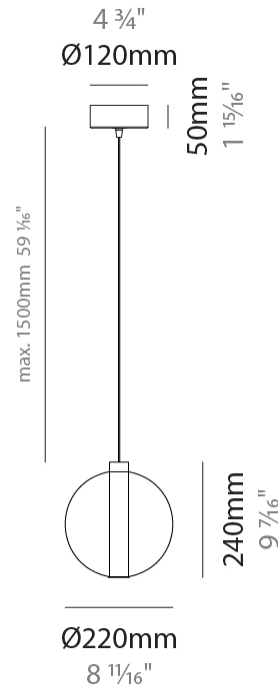

OSCURA - MONOPOINT SUSPENSION

D141215-

base number Finish
Options

1. To build a product code in our configurator select the specify button on the base model # product page
2. To build a manual product code on this datasheet choose from the options listed below in blue font and add the suffix to the base model #

GENERAL

Series: Oscura
Subseries: Oscura - Monopoint
Brand: Cangini & Tucci
Division: Design
Mounting Type: Suspension
Mounting Location: Ceiling
Subcategory: Pendant

PHYSICAL

Shape: Round
Diameter (mm): 220
Diameter (in): 8 ¹¹/₁₆
Height (mm): 240
Height (in): 9 ⁷/₁₆
Max. Overall Height (mm): 1740
Max. Overall Height (in): 68 ¹/₂
Light Distribution: Omnidirectional
Weight (kg): 0.855
Weight (lbs): 1.88
Fixture Finish: AMB / BLK / BRZ / GLD / GRN / PNK / RGD / RUB / SKB / SMK / STE / TOB / TRA
Holder Finish: CHR
Fixture Material: Glass / Metal
Cable Details: 1500mm cable

ELECTRICAL

Number of Lamps: 1
Lamp Type: LED Retrofit
Bulb Included: Bulb Not Included
Total Output Wattage (W): 4
Max. Wattage Per Lamp (W): 1
Lamp Base: G9
Input Voltage (V): 120

LED

OPTICAL

RATINGS AND CERTIFICATIONS

Certified By: Certified for North American Standards
IP rating: IP20

PROJECT
TYPE
SPECIFIER
QUANTITY
DATE