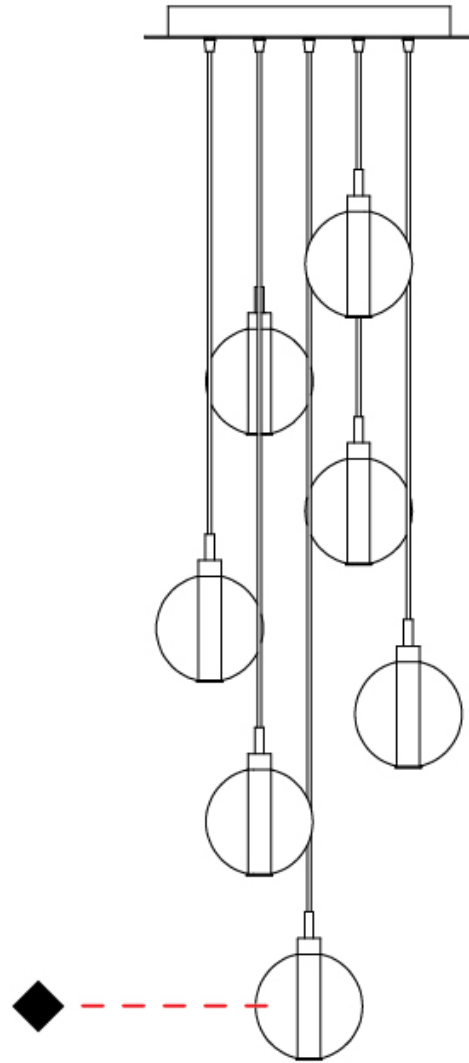

OSCURA - 7 LIGHT MULTIPLE SUSPENSION

D141143-

PROJECT _____

TYPE _____

SPECIFIER _____

QUANTITY _____

DATE _____

D