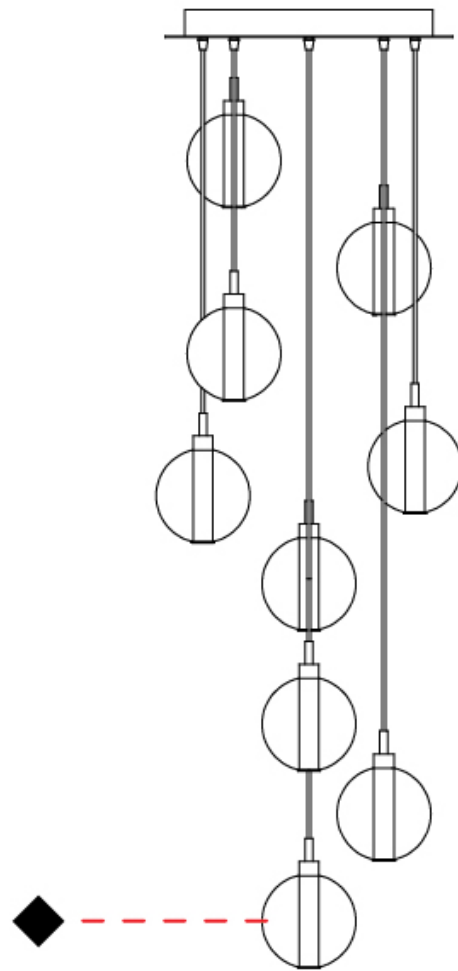

OSCURA - 9 LIGHT MULTIPLE SUSPENSION

D141144-

PROJECT _____

TYPE _____

SPECIFIER _____

QUANTITY _____

DATE _____

D