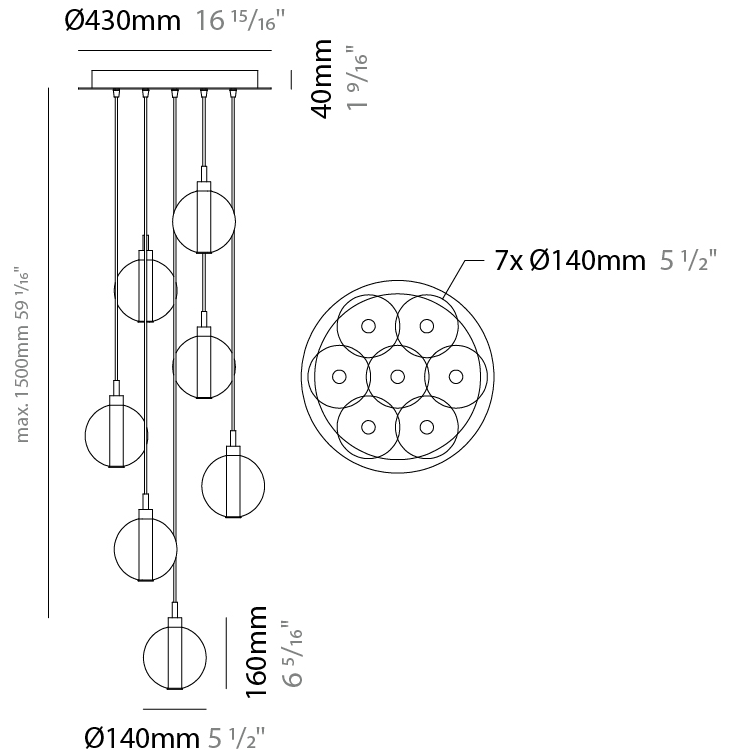

PROJECT	
TYPE	
SPECIFIER	
QUANTITY	
DATE	

OSCURA - 7 LIGHT MULTIPLE SUSPENSION

D141143-

base number   Finish
Options

1. To build a product code in our configurator select the specify button on the base model # product page
2. To build a manual product code on this datasheet choose from the options listed below in blue font and add the suffix to the base model #

GENERAL

Series: Oscura
Subseries: Oscura - 7 Light Multiple
Brand: Cangini & Tucci
Division: Design
Mounting Type: Suspension
Mounting Location: Ceiling
Subcategory: Pendant

PHYSICAL

Shape: Round
Diameter (mm): 460
Diameter (in): 18 7/8
Height (mm): 160
Height (in): 5 7/8
Max. Overall Height (mm): 1660
Max. Overall Height (in): 64 15/16
Light Distribution: Omnidirectional
Weight (kg): 4.9
Weight (lbs): 10.8
Fixture Finish: [AMB](#) / [BLK](#) / [BRZ](#) / [GLD](#) / [GRN](#) / [PNK](#) / [RGD](#) / [RUB](#) / [SKB](#) / [SMK](#) / [STE](#) / [TOB](#) / [TRA](#)
Holder Finish: PSS
Fixture Material: Glass / Metal
Cable Details: 1500mm cable

ELECTRICAL

Number of Lamps: 7
Lamp Type: LED Retrofit
Bulb Included: Bulb Not Included
Total Output Wattage (W): 28
Max. Wattage Per Lamp (W): 4
Lamp Base: G9
Input Voltage (V): 120

LED

OPTICAL

RATINGS AND CERTIFICATIONS

Certified By: Certified for North American Standards
IP rating: IP20