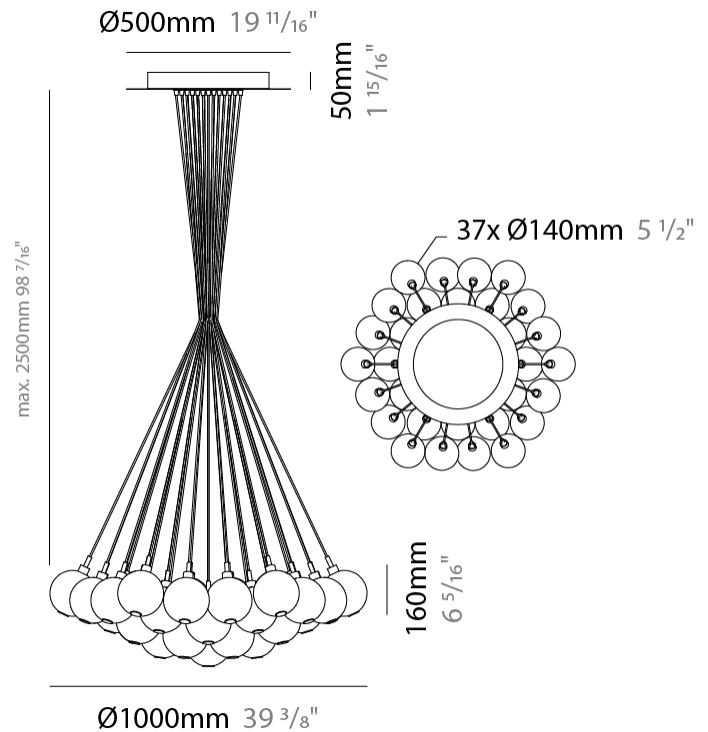

PROJECT	
TYPE	
SPECIFIER	
QUANTITY	
DATE	

OSCURA - 37 LIGHT CLUSTER SUSPENSION

D141140-

base number Finish
Options

1. To build a product code in our configurator select the specify button on the base model # product page
2. To build a manual product code on this datasheet choose from the options listed below in blue font and add the suffix to the base model #

GENERAL

Series: Oscura
Subseries: Oscura - 37 Light Cluster
Brand: Cangini & Tucci
Division: Design
Mounting Type: Suspension
Mounting Location: Ceiling
Subcategory: Pendant

PHYSICAL

Shape: Round
Diameter (mm): 1000
Diameter (in): 39 3/8
Height (mm): 160
Height (in): 5 7/8
Max. Overall Height (mm): 2660
Max. Overall Height (in): 64 15/16
Light Distribution: Omnidirectional
Weight (kg): 18.20
Weight (lbs): 40.12
Fixture Finish: [AMB](#) / [BLK](#) / [BRZ](#) / [GLD](#) / [GRN](#) / [PNK](#) / [RGD](#) / [RUB](#) / [SKB](#) / [SMK](#) / [STE](#) / [TOB](#) / [TRA](#)
Holder Finish: PSS
Fixture Material: Glass / Metal
Cable Details: 2500mm cable

ELECTRICAL

Number of Lamps: 37
Lamp Type: LED Retrofit
Bulb Included: Bulb Not Included
Total Output Wattage (W): 148
Max. Wattage Per Lamp (W): 4
Lamp Base: G9
Input Voltage (V): 120

LED

OPTICAL

RATINGS AND CERTIFICATIONS

Certified By: Certified for North American Standards
IP rating: IP20