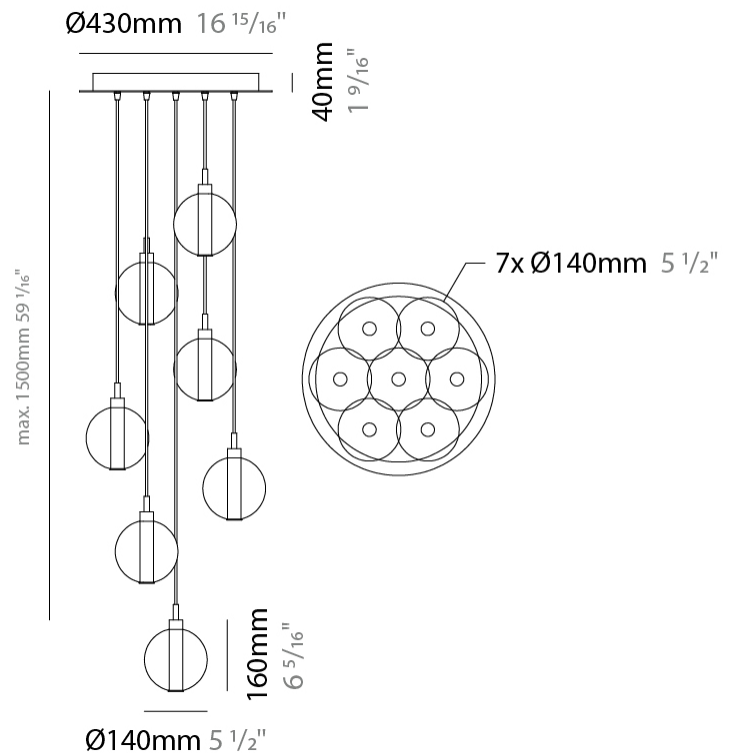

PROJECT	
TYPE	
SPECIFIER	
QUANTITY	
DATE	

OSCURA - 7 LIGHT MULTIPLE SUSPENSION

D141143-

base number Finish
Options

1. To build a product code in our configurator select the specify button on the base model # product page
2. To build a manual product code on this datasheet choose from the options listed below in blue font and add the suffix to the base model #

GENERAL

Series: Oscura
Subseries: Oscura - 7 Light Multiple
Brand: Cangini & Tucci
Division: Design
Mounting Type: Suspension
Mounting Location: Ceiling
Subcategory: Pendant

PHYSICAL

Shape: Round
Diameter (mm): 460
Diameter (in): 18 7/8
Height (mm): 160
Height (in): 5 7/8
Max. Overall Height (mm): 1660
Max. Overall Height (in): 64 15/16
Light Distribution: Omnidirectional
Weight (kg): 4.9
Weight (lbs): 10.8
Fixture Finish: [AMB](#) / [BLK](#) / [BRZ](#) / [GLD](#) / [GRN](#) / [PNK](#) / [RGD](#) / [RUB](#) / [SKB](#) / [SMK](#) / [STE](#) / [TOB](#) / [TRA](#)
Holder Finish: PSS
Fixture Material: Glass / Metal
Cable Details: 1500mm cable

ELECTRICAL

Number of Lamps: 7
Lamp Type: LED Retrofit
Bulb Included: Bulb Not Included
Total Output Wattage (W): 28
Max. Wattage Per Lamp (W): 4
Lamp Base: G9
Input Voltage (V): 120

LED

OPTICAL

RATINGS AND CERTIFICATIONS

Certified By: Certified for North American Standards
IP rating: IP20