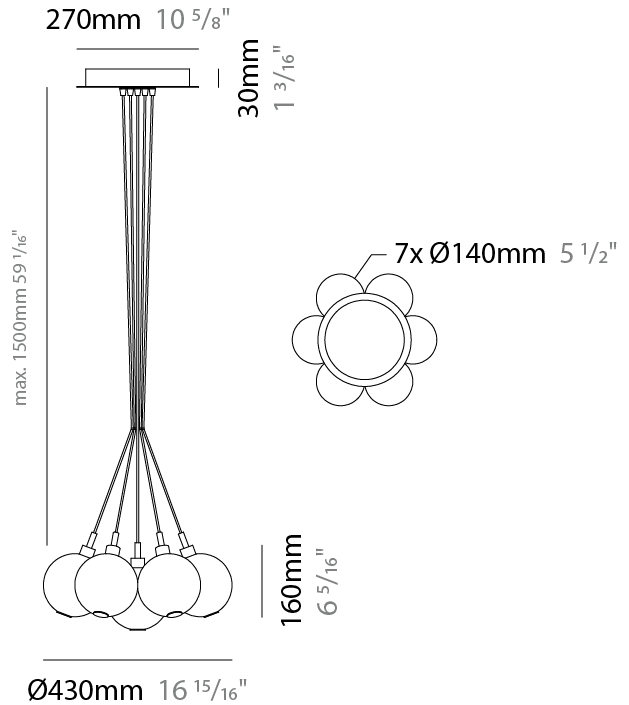

OSCURA - 7 LIGHT CLUSTER SUSPENSION

D141138-

base number   Finish
Options

1. To build a product code in our configurator select the specify button on the base model # product page
2. To build a manual product code on this datasheet choose from the options listed below in blue font and add the suffix to the base model #

GENERAL

Series: Oscura
Subseries: Oscura - 7 Light Cluster
Brand: Cangini & Tucci
Division: Design
Mounting Type: Suspension
Mounting Location: Ceiling
Subcategory: Pendant

PHYSICAL

Shape: Round
Diameter (mm): 430
Diameter (in): 16 ¹⁵/₁₆
Height (mm): 160
Height (in): 6 ⁵/₁₆
Max. Overall Height (mm): 1660
Max. Overall Height (in): 65 ³/₈
Light Distribution: Omnidirectional
Weight (kg): 4
Weight (lbs): 8.82
Fixture Finish: [AMB](#) / [BLK](#) / [BRZ](#) / [GLD](#) / [GRN](#) / [PNK](#) / [RGD](#) / [RUB](#) / [SKB](#) / [SMK](#) / [STE](#) / [TOB](#) / [TRA](#)
Holder Finish: PSS
Fixture Material: Glass / Metal
Cable Details: 1500mm cable

ELECTRICAL

Number of Lamps: 7
Lamp Type: LED Retrofit
Bulb Included: Bulb Not Included
Total Output Wattage (W): 28
Max. Wattage Per Lamp (W): 4
Lamp Base: G9
Input Voltage (V): 120

LED

OPTICAL

RATINGS AND CERTIFICATIONS

Certified By: Certified for North American Standards
IP rating: IP20