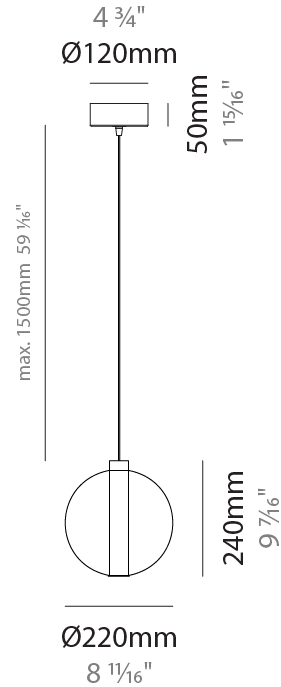

OSCURA - MONOPOINT SUSPENSION

D141215-

base number   Finish
Options

1. To build a product code in our configurator select the specify button on the base model # product page
2. To build a manual product code on this datasheet choose from the options listed below in blue font and add the suffix to the base model #

GENERAL

Series: Oscura _____
Subseries: Oscura - Monopoint _____
Brand: Cangini & Tucci _____
Division: Design _____
Mounting Type: Suspension _____
Mounting Location: Ceiling _____
Subcategory: Pendant _____

PHYSICAL

Shape: Round _____
Diameter (mm): 220 _____
Diameter (in): 8 ¹¹/₁₆ _____
Height (mm): 240 _____
Height (in): 9 ⁷/₁₆ _____
Max. Overall Height (mm): 1740 _____
Max. Overall Height (in): 68 ¹/₂ _____
Light Distribution: Omnidirectional _____
Weight (kg): 0.855 _____
Weight (lbs): 1.88 _____
Fixture Finish: [AMB](#) / [BLK](#) / [BRZ](#) / [GLD](#) / [GRN](#) / [PNK](#) / [RGD](#) / [RUB](#) / [SKB](#) / [SMK](#) / [STE](#) / [TOB](#) / [TRA](#) _____
Holder Finish: CHR _____
Fixture Material: Glass / Metal _____
Cable Details: 1500mm cable _____

ELECTRICAL

Number of Lamps: 1 _____
Lamp Type: LED Retrofit _____
Bulb Included: Bulb Not Included _____
Total Output Wattage (W): 4 _____
Max. Wattage Per Lamp (W): 1 _____
Lamp Base: G9 _____
Input Voltage (V): 120 _____

LED

OPTICAL

RATINGS AND CERTIFICATIONS

Certified By: Certified for North American Standards _____
IP rating: IP20 _____