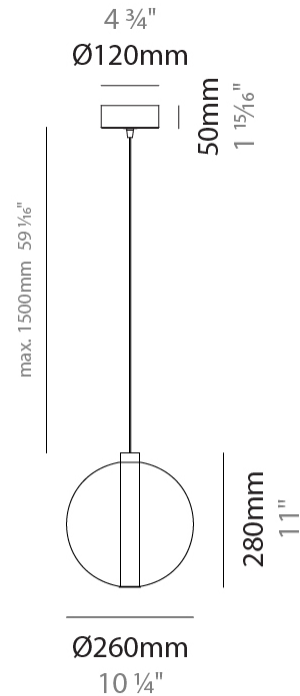

OSCURA - MONOPOINT SUSPENSION

D141217-

base number   Finish
Options

1. To build a product code in our configurator select the specify button on the base model # product page
2. To build a manual product code on this datasheet choose from the options listed below in blue font and add the suffix to the base model #

GENERAL

Series: Oscura
Subseries: Oscura - Monopoint
Brand: Cangini & Tucci
Division: Design
Mounting Type: Suspension
Mounting Location: Ceiling
Subcategory: Pendant

PHYSICAL

Shape: Round
Diameter (mm): 260
Diameter (in): 10 3/4
Height (mm): 280
Height (in): 11
Max. Overall Height (mm): 1780
Max. Overall Height (in): 70 7/16
Light Distribution: Omnidirectional
Weight (kg): 1.000
Weight (lbs): 2.2
Fixture Finish: [AMB](#) / [BLK](#) / [BRZ](#) / [GLD](#) / [GRN](#) / [PNK](#) / [RGD](#) / [RUB](#) / [SKB](#) / [SMK](#) / [STE](#) / [TOB](#) / [TRA](#)
Holder Finish: CHR
Fixture Material: Glass / Metal
Cable Details: 1500mm cable

ELECTRICAL

Number of Lamps: 1
Lamp Type: LED Retrofit
Bulb Included: Bulb Not Included
Total Output Wattage (W): 4
Max. Wattage Per Lamp (W): 1
Lamp Base: G9
Input Voltage (V): 120

LED

OPTICAL

RATINGS AND CERTIFICATIONS

Certified By: Certified for North American Standards
IP rating: IP20

PROJECT	_____
TYPE	_____
SPECIFIER	_____
QUANTITY	_____
DATE	_____