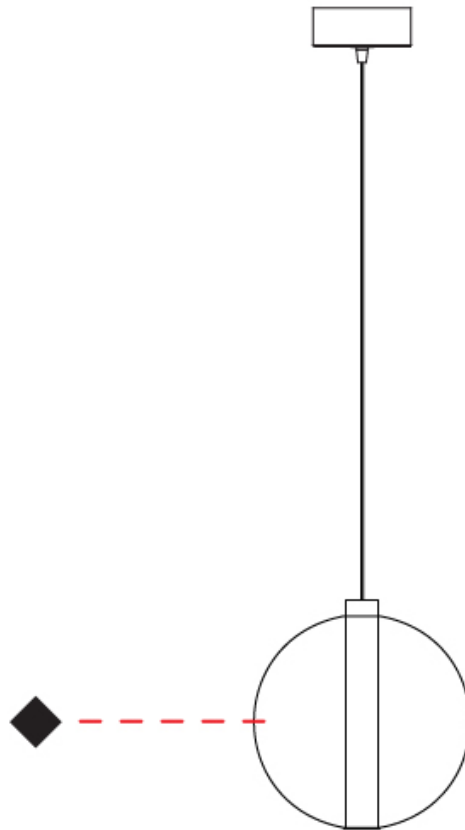

OSCURA - MONOPOINT SUSPENSION

D141217-

PROJECT

TYPE

SPECIFIER

QUANTITY

DATE

D