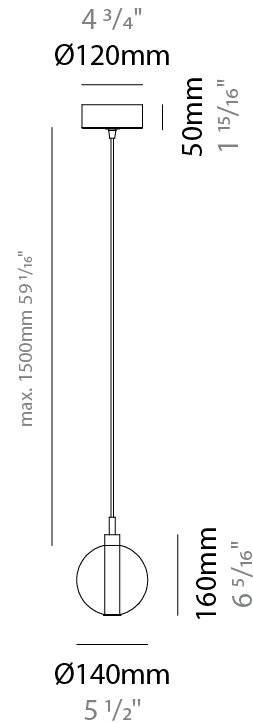

OSCURA - MONOPOINT SUSPENSION

D141135-

base number Finish
Options

1. To build a product code in our configurator select the specify button on the base model # product page
2. To build a manual product code on this datasheet choose from the options listed below in blue font and add the suffix to the base model #

GENERAL

Series: Oscura
Subseries: Oscura - Monopoint
Brand: Cangini & Tucci
Division: Design
Mounting Type: Suspension
Mounting Location: Ceiling
Subcategory: Pendant

PHYSICAL

Shape: Round
Diameter (mm): 140
Diameter (in): 5 1/2
Height (mm): 160
Height (in): 6 5/16
Max. Overall Height (mm): 1660
Max. Overall Height (in): 65 3/8
Light Distribution: Omnidirectional
Weight (kg): 0.51
Weight (lbs): 1.12
Fixture Finish: [AMB](#) / [BLK](#) / [BRZ](#) / [GLD](#) / [GRN](#) / [PNK](#) / [RGD](#) / [RUB](#) / [SKB](#) / [SMK](#) / [STE](#) / [TOB](#) / [TRA](#)
Holder Finish: CHR
Fixture Material: Glass / Metal
Cable Details: 1500mm cable

ELECTRICAL

Number of Lamps: 1
Lamp Type: LED Retrofit
Bulb Included: Bulb Not Included
Max. Wattage Per Lamp (W): 4
Lamp Base: G9
Input Voltage (V): 120

LED

OPTICAL

RATINGS AND CERTIFICATIONS

Certified By: Certified for North American Standards
IP rating: IP20

PROJECT
TYPE
SPECIFIER
QUANTITY
DATE