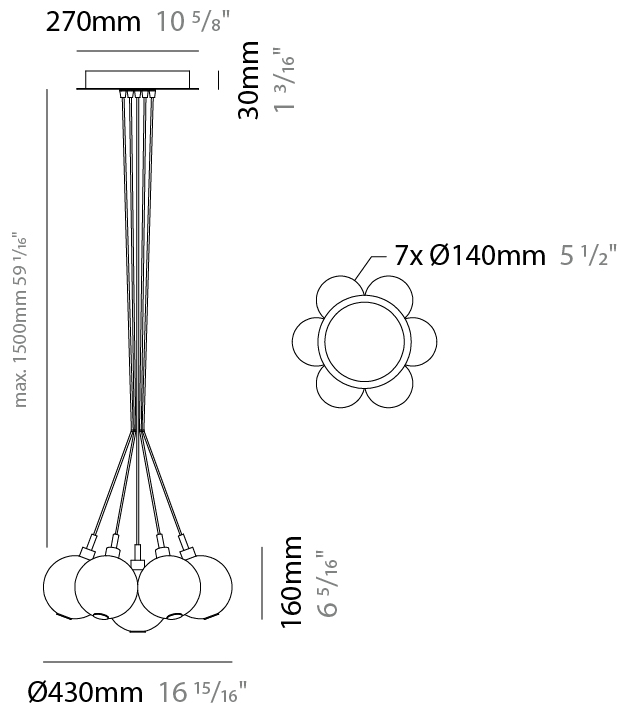

PROJECT	
TYPE	
SPECIFIER	
QUANTITY	
DATE	

OSCURA - 7 LIGHT CLUSTER SUSPENSION

D141138-

base number Finish
Options

1. To build a product code in our configurator select the specify button on the base model # product page
2. To build a manual product code on this datasheet choose from the options listed below in blue font and add the suffix to the base model #

GENERAL

Series: Oscura
Subseries: Oscura - 7 Light Cluster
Brand: Cangini & Tucci
Division: Design
Mounting Type: Suspension
Mounting Location: Ceiling
Subcategory: Pendant

PHYSICAL

Shape: Round
Diameter (mm): 430
Diameter (in): 16 ¹⁵/₁₆
Height (mm): 160
Height (in): 6 ⁵/₁₆
Max. Overall Height (mm): 1660
Max. Overall Height (in): 65 ³/₈
Light Distribution: Omnidirectional
Weight (kg): 4
Weight (lbs): 8.82
Fixture Finish: [AMB](#) / [BLK](#) / [BRZ](#) / [GLD](#) / [GRN](#) / [PNK](#) / [RGD](#) / [RUB](#) / [SKB](#) / [SMK](#) / [STE](#) / [TOB](#) / [TRA](#)
Holder Finish: PSS
Fixture Material: Glass / Metal
Cable Details: 1500mm cable

ELECTRICAL

Number of Lamps: 7
Lamp Type: LED Retrofit
Bulb Included: Bulb Not Included
Total Output Wattage (W): 28
Max. Wattage Per Lamp (W): 4
Lamp Base: G9
Input Voltage (V): 120

LED

OPTICAL

RATINGS AND CERTIFICATIONS

Certified By: Certified for North American Standards
IP rating: IP20