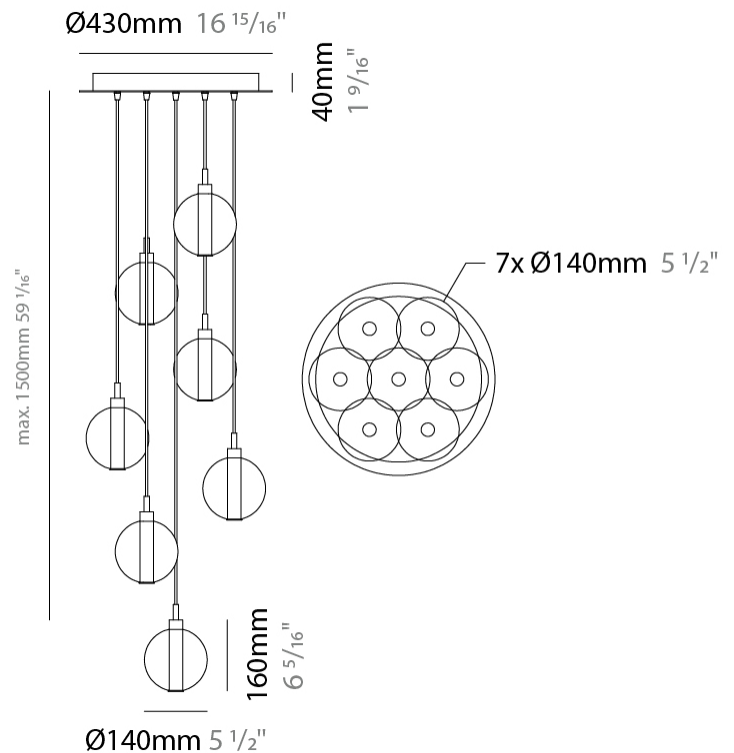

OSCURA - 7 LIGHT MULTIPLE SUSPENSION

D141143-

base number _____
Finish _____
Options _____

1. To build a product code in our configurator select the specify button on the base model # product page
2. To build a manual product code on this datasheet choose from the options listed below in blue font and add the suffix to the base model #

GENERAL

Series: Oscura _____
Subseries: Oscura - 7 Light Multiple _____
Brand: Cangini & Tucci _____
Division: Design _____
Mounting Type: Suspension _____
Mounting Location: Ceiling _____
Subcategory: Pendant _____

PHYSICAL

Shape: Round _____
Diameter (mm): 460 _____
Diameter (in): 18 7/8 _____
Height (mm): 160 _____
Height (in): 5 7/8 _____
Max. Overall Height (mm): 1660 _____
Max. Overall Height (in): 64 15/16 _____
Light Distribution: Omnidirectional _____
Weight (kg): 4.9 _____
Weight (lbs): 10.8 _____
Fixture Finish: [AMB](#) / [BLK](#) / [BRZ](#) / [GLD](#) / [GRN](#) / [PNK](#) / [RGD](#) / [RUB](#) / [SKB](#) / [SMK](#) / [STE](#) / [TOB](#) / [TRA](#) _____
Holder Finish: PSS _____
Fixture Material: Glass / Metal _____
Cable Details: 1500mm cable _____

ELECTRICAL

Number of Lamps: 7 _____
Lamp Type: LED Retrofit _____
Bulb Included: Bulb Not Included _____
Total Output Wattage (W): 28 _____
Max. Wattage Per Lamp (W): 4 _____
Lamp Base: G9 _____
Input Voltage (V): 120 _____

LED

OPTICAL

RATINGS AND CERTIFICATIONS

Certified By: Certified for North American Standards _____
IP rating: IP20 _____