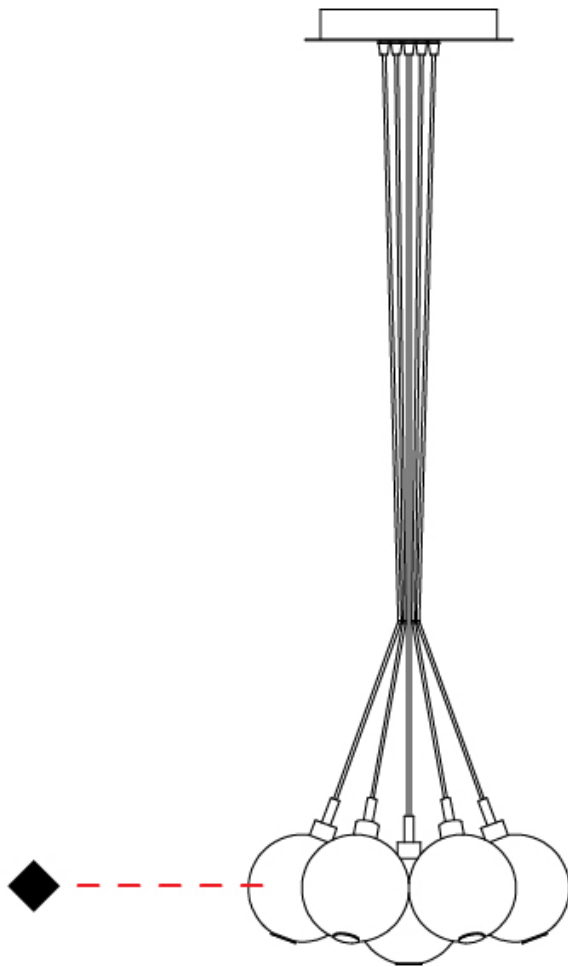

PROJECT	
TYPE	
SPECIFIER	
QUANTITY	
DATE	

OSCURA - 7 LIGHT CLUSTER SUSPENSION

D141138-

base number Finish
Options

- To build a product code in our configurator select the specify button on the base model # product page
- To build a manual product code on this datasheet choose from the options listed below in blue font and add the suffix to the base model #

GENERAL

Series: Oscura
 Subseries: Oscura - 7 Light Cluster
 Brand: Cangini & Tucci
 Division: Design
 Mounting Type: Suspension
 Mounting Location: Ceiling
 Subcategory: Pendant

PHYSICAL

Shape: Round
 Diameter (mm): 430
 Diameter (in): 16 ¹⁵/₁₆
 Height (mm): 160
 Height (in): 6 ⁵/₁₆
 Max. Overall Height (mm): 1660
 Max. Overall Height (in): 65 ³/₈
 Light Distribution: Omnidirectional
 Weight (kg): 4
 Weight (lbs): 8.82
 Fixture Finish: [AMB](#) / [BLK](#) / [BRZ](#) / [GLD](#) / [GRN](#) / [PNK](#) / [RGD](#) / [RUB](#) / [SKB](#) / [SMK](#) / [STE](#) / [TOB](#) / [TRA](#)
 Holder Finish: PSS
 Fixture Material: Glass / Metal
 Cable Details: 1500mm cable

D

OSCURA - 7 LIGHT MULTIPLE SUSPENSION

D141143-

base number _____
 Finish _____
 Options _____

- To build a product code in our configurator select the specify button on the base model # product page
- To build a manual product code on this datasheet choose from the options listed below in blue font and add the suffix to the base model #

PHYSICAL

Shape: Round _____
 Diameter (mm): 460 _____
 Diameter (in): 18 7/8 _____
 Height (mm): 160 _____
 Height (in): 5 7/8 _____
 Max. Overall Height (mm): 1660 _____
 Max. Overall Height (in): 64 15/16 _____
 Light Distribution: Omnidirectional _____
 Weight (kg): 4.9 _____
 Weight (lbs): 10.8 _____
 Fixture Finish: [AMB](#) / [BLK](#) / [BRZ](#) / [GLD](#) / [GRN](#) / [PNK](#) / [RGD](#) / [RUB](#) / [SKB](#) / [SMK](#) / [STE](#) / [TOB](#) / [TRA](#) _____
 Holder Finish: PSS _____
 Fixture Material: Glass / Metal _____
 Cable Details: 1500mm cable _____