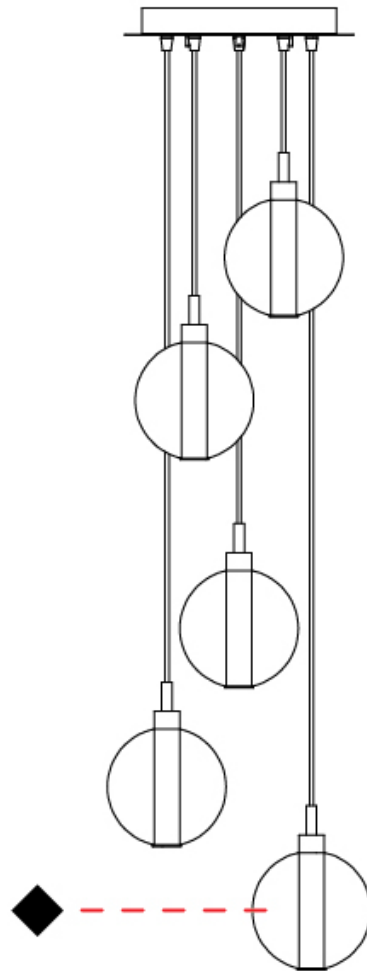

OSCURA - 5 LIGHT MULTIPLE SUSPENSION

D141142-

PROJECT

TYPE

SPECIFIER

QUANTITY

DATE

D