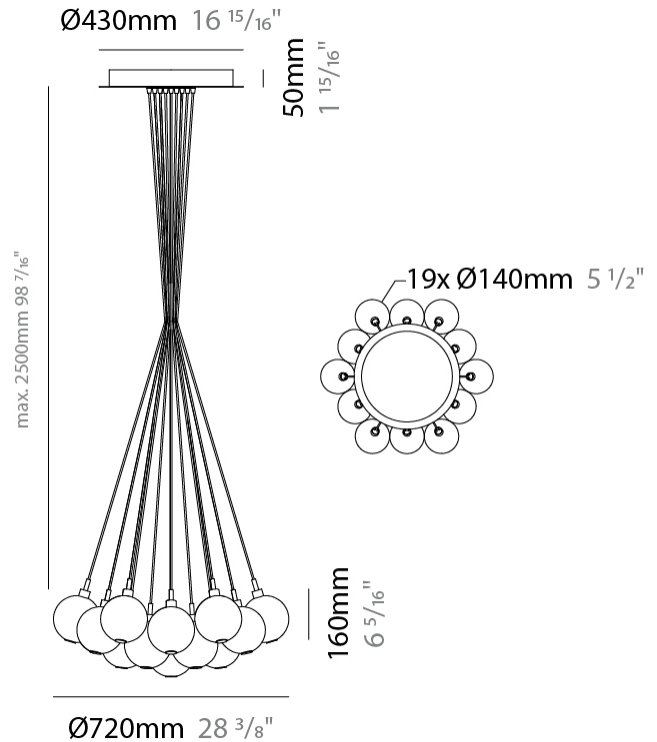

PROJECT	
TYPE	
SPECIFIER	
QUANTITY	
DATE	

OSCURA - 19 LIGHT CLUSTER SUSPENSION

D141139-

base number Finish
Options

1. To build a product code in our configurator select the specify button on the base model # product page
2. To build a manual product code on this datasheet choose from the options listed below in blue font and add the suffix to the base model #

GENERAL

Series: Oscura
Subseries: Oscura - 19 Light Cluster
Brand: Cangini & Tucci
Division: Design
Mounting Type: Suspension
Mounting Location: Ceiling
Subcategory: Pendant

PHYSICAL

Shape: Round
Diameter (mm): 720
Diameter (in): 28 ³/₈
Height (mm): 160
Height (in): 5 ⁷/₈
Max. Overall Height (mm): 2660
Max. Overall Height (in): 64 ¹⁵/₁₆
Light Distribution: Omnidirectional
Weight (kg): 9.5
Weight (lbs): 20.94
Fixture Finish: [AMB](#) / [BLK](#) / [BRZ](#) / [GLD](#) / [GRN](#) / [PNK](#) / [RGD](#) / [RUB](#) / [SKB](#) / [SMK](#) / [STE](#) / [TOB](#) / [TRA](#)
Holder Finish: PSS
Fixture Material: Glass / Metal
Cable Details: 2500mm cable

ELECTRICAL

Number of Lamps: 19
Lamp Type: LED Retrofit
Bulb Included: Bulb Not Included
Total Output Wattage (W): 76
Max. Wattage Per Lamp (W): 4
Lamp Base: G9
Input Voltage (V): 120

LED

OPTICAL

RATINGS AND CERTIFICATIONS

Certified By: Certified for North American Standards
IP rating: IP20