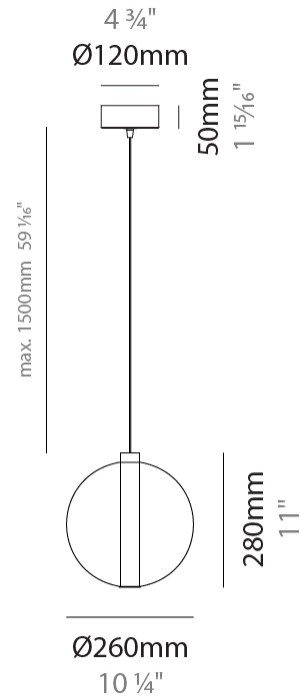

PROJECT	_____
TYPE	_____
SPECIFIER	_____
QUANTITY	_____
DATE	_____

OSCURA - MONOPOINT SUSPENSION

D141217-

base number   Finish
Options

1. To build a product code in our configurator select the specify button on the base model # product page
2. To build a manual product code on this datasheet choose from the options listed below in blue font and add the suffix to the base model #

GENERAL

Series: Oscura
Subseries: Oscura - Monopoint
Brand: Cangini & Tucci
Division: Design
Mounting Type: Suspension
Mounting Location: Ceiling
Subcategory: Pendant

PHYSICAL

Shape: Round
Diameter (mm): 260
Diameter (in): 10 3/4
Height (mm): 280
Height (in): 11
Max. Overall Height (mm): 1780
Max. Overall Height (in): 70 7/16
Light Distribution: Omnidirectional
Weight (kg): 1.000
Weight (lbs): 2.2
Fixture Finish: [AMB](#) / [BLK](#) / [BRZ](#) / [GLD](#) / [GRN](#) / [PNK](#) / [RGD](#) / [RUB](#) / [SKB](#) / [SMK](#) / [STE](#) / [TOB](#) / [TRA](#)
Holder Finish: CHR
Fixture Material: Glass / Metal
Cable Details: 1500mm cable

ELECTRICAL

Number of Lamps: 1
Lamp Type: LED Retrofit
Bulb Included: Bulb Not Included
Total Output Wattage (W): 4
Max. Wattage Per Lamp (W): 1
Lamp Base: G9
Input Voltage (V): 120

LED

OPTICAL

RATINGS AND CERTIFICATIONS

Certified By: Certified for North American Standards
IP rating: IP20