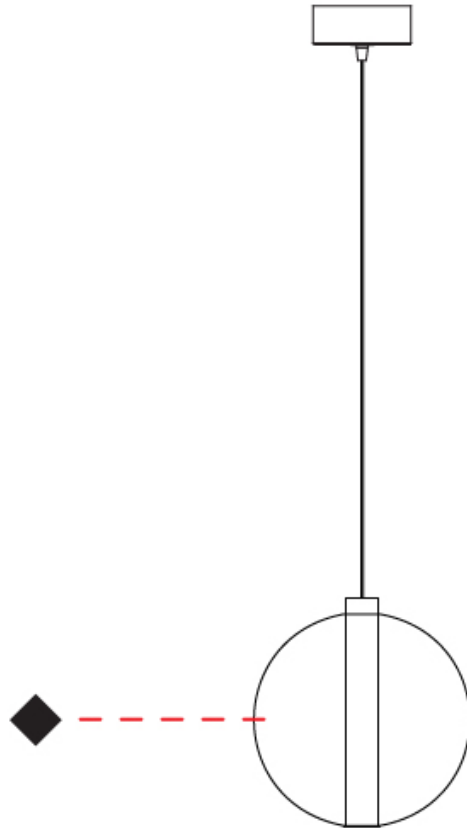

OSCURA - MONOPOINT SUSPENSION

D141217-

PROJECT

TYPE

SPECIFIER

QUANTITY

DATE

D