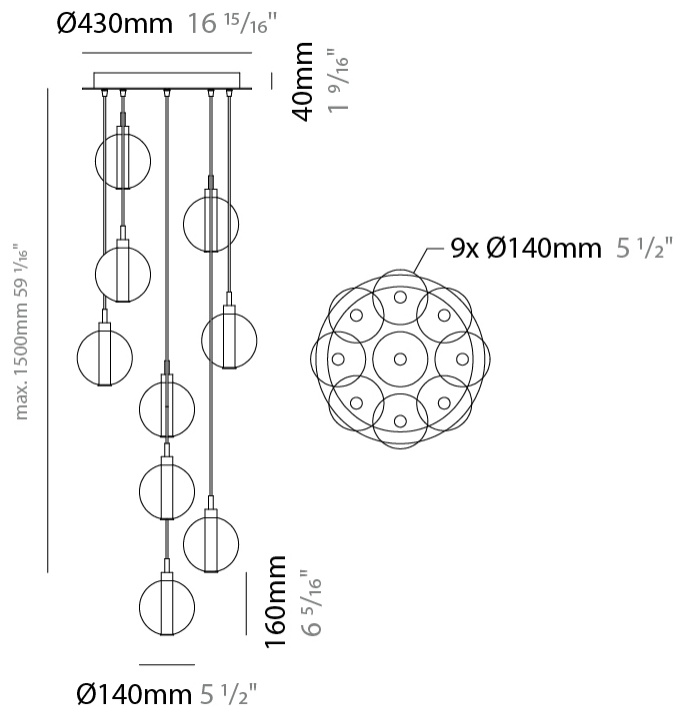

PROJECT	
TYPE	
SPECIFIER	
QUANTITY	
DATE	

OSCURA - 9 LIGHT MULTIPLE SUSPENSION

D141144-

base number Finish
Options

1. To build a product code in our configurator select the specify button on the base model # product page
2. To build a manual product code on this datasheet choose from the options listed below in blue font and add the suffix to the base model #

GENERAL

Series: Oscura
Subseries: Oscura - 9 Light Multiple
Brand: Cangini & Tucci
Division: Design
Mounting Type: Suspension
Mounting Location: Ceiling
Subcategory: Pendant

PHYSICAL

Shape: Round
Diameter (mm): 460
Diameter (in): 18 7/8
Height (mm): 160
Height (in): 6 5/16
Max. Overall Height (mm): 1660
Max. Overall Height (in): 64 15/16
Light Distribution: Omnidirectional
Weight (kg): 5.6
Weight (lbs): 12.35
Fixture Finish: [AMB](#) / [BLK](#) / [BRZ](#) / [GLD](#) / [GRN](#) / [PNK](#) / [RGD](#) / [RUB](#) / [SKB](#) / [SMK](#) / [STE](#) / [TOB](#) / [TRA](#)
Holder Finish: PSS
Fixture Material: Glass / Metal
Cable Details: 1500mm cable

ELECTRICAL

Number of Lamps: 9
Lamp Type: LED Retrofit
Bulb Included: Bulb Not Included
Total Output Wattage (W): 36
Max. Wattage Per Lamp (W): 4
Lamp Base: G9
Input Voltage (V): 120

LED

OPTICAL

RATINGS AND CERTIFICATIONS

Certified By: Certified for North American Standards
IP rating: IP20