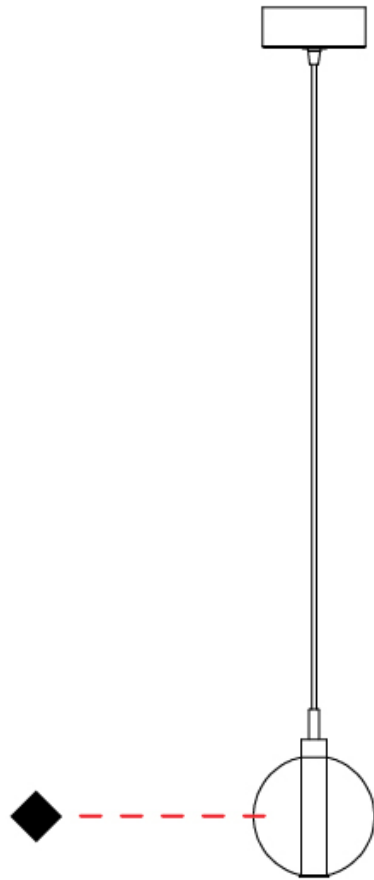

OSCURA - MONOPOINT SUSPENSION

D141135-

PROJECT
TYPE
SPECIFIER
QUANTITY
DATE