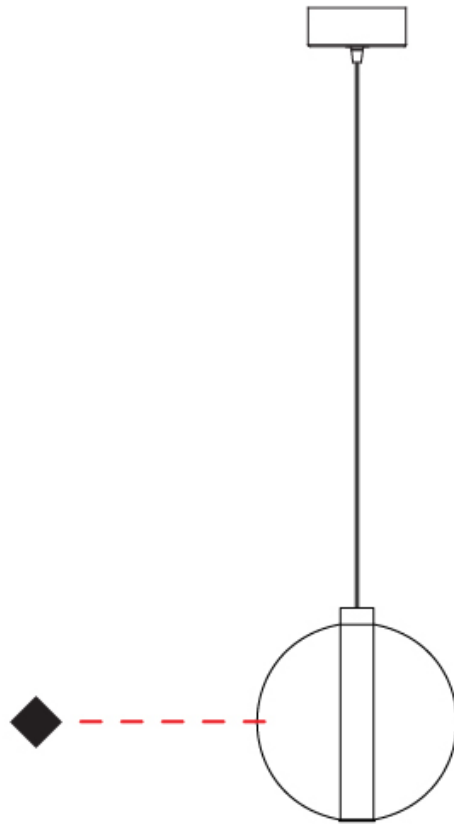

OSCURA - MONOPOINT SUSPENSION

D141216-

PROJECT

TYPE

SPECIFIER

QUANTITY

DATE