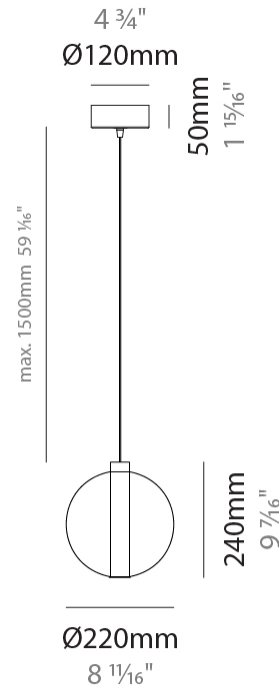

OSCURA - MONOPOINT SUSPENSION

D141215-

base number Finish
Options

1. To build a product code in our configurator select the specify button on the base model # product page
2. To build a manual product code on this datasheet choose from the options listed below in blue font and add the suffix to the base model #

GENERAL

Series: Oscura
Subseries: Oscura - Monopoint
Brand: Cangini & Tucci
Division: Design
Mounting Type: Suspension
Mounting Location: Ceiling
Subcategory: Pendant

PHYSICAL

Shape: Round
Diameter (mm): 220
Diameter (in): 8 ¹¹/₁₆
Height (mm): 240
Height (in): 9 ⁷/₁₆
Max. Overall Height (mm): 1740
Max. Overall Height (in): 68 ¹/₂
Light Distribution: Omnidirectional
Weight (kg): 0.855
Weight (lbs): 1.88
Fixture Finish: AMB / BLK / BRZ / GLD / GRN / PNK / RGD / RUB / SKB / SMK / STE / TOB / TRA
Holder Finish: CHR
Fixture Material: Glass / Metal
Cable Details: 1500mm cable

ELECTRICAL

Number of Lamps: 1
Lamp Type: LED Retrofit
Bulb Included: Bulb Not Included
Total Output Wattage (W): 4
Max. Wattage Per Lamp (W): 1
Lamp Base: G9
Input Voltage (V): 120

LED

OPTICAL

RATINGS AND CERTIFICATIONS

Certified By: Certified for North American Standards
IP rating: IP20

PROJECT
TYPE
SPECIFIER
QUANTITY
DATE