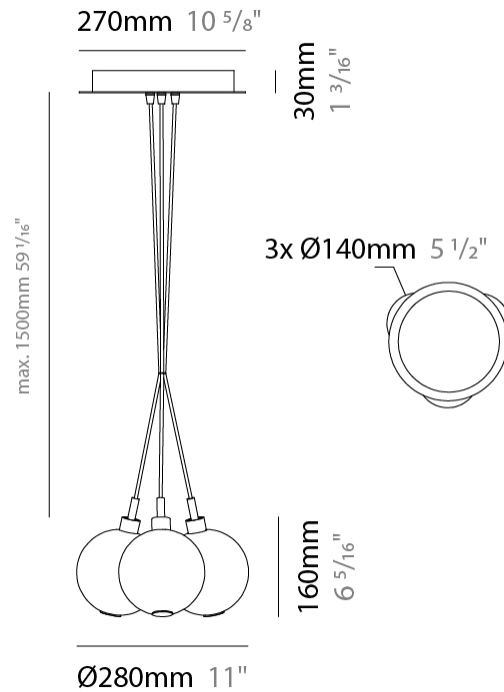

PROJECT	_____
TYPE	_____
SPECIFIER	_____
QUANTITY	_____
DATE	_____

OSCURA - 3 LIGHT CLUSTER SUSPENSION

D141137-

base number   Finish
Options

1. To build a product code in our configurator select the specify button on the base model # product page
2. To build a manual product code on this datasheet choose from the options listed below in blue font and add the suffix to the base model #

GENERAL

Series: Oscura
Subseries: Oscura - 3 Light Cluster
Brand: Cangini & Tucci
Division: Design
Mounting Type: Suspension
Mounting Location: Ceiling
Subcategory: Pendant

PHYSICAL

Shape: Round
Diameter (mm): 270
Diameter (in): 10 5/8
Height (mm): 160
Height (in): 6 5/16
Max. Overall Height (mm): 1660
Max. Overall Height (in): 65 3/8
Light Distribution: Omnidirectional
Weight (kg): 2.25
Weight (lbs): 4.96
Fixture Finish: [AMB](#) / [BLK](#) / [BRZ](#) / [GLD](#) / [GRN](#) / [PNK](#) / [RGD](#) / [RUB](#) / [SKB](#) / [SMK](#) / [STE](#) / [TOB](#) / [TRA](#)
Holder Finish: PSS
Fixture Material: Glass / Metal
Cable Details: 1500mm cable

ELECTRICAL

Number of Lamps: 3
Lamp Type: LED Retrofit
Bulb Included: Bulb Not Included
Total Output Wattage (W): 12
Max. Wattage Per Lamp (W): 4
Lamp Base: G9
Input Voltage (V): 120

LED

OPTICAL

RATINGS AND CERTIFICATIONS

Certified By: Certified for North American Standards
IP rating: IP20