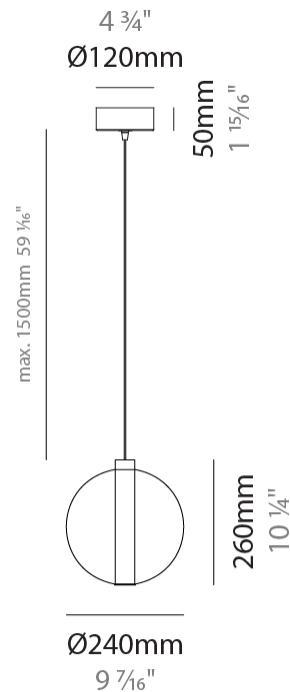

PROJECT
TYPE
SPECIFIER
QUANTITY
DATE

OSCURA - MONOPOINT SUSPENSION

D141216-

base number Finish
Options

1. To build a product code in our configurator select the specify button on the base model # product page
2. To build a manual product code on this datasheet choose from the options listed below in blue font and add the suffix to the base model #

GENERAL

Series: Oscura
Subseries: Oscura - Monopoint
Brand: Cangini & Tucci
Division: Design
Mounting Type: Suspension
Mounting Location: Ceiling
Subcategory: Pendant

PHYSICAL

Shape: Round
Diameter (mm): 240
Diameter (in): 9 ⁷/₁₆
Height (mm): 260
Height (in): 10 ¹/₄
Max. Overall Height (mm): 1760
Max. Overall Height (in): 69 ⁵/₁₆
Light Distribution: Omnidirectional
Weight (kg): 0.925
Weight (lbs): 2.04
Fixture Finish: [AMB](#) / [BLK](#) / [BRZ](#) / [GLD](#) / [GRN](#) / [PNK](#) / [RGD](#) / [RUB](#) / [SKB](#) / [SMK](#) / [STE](#) / [TOB](#) / [TRA](#)
Holder Finish: CHR
Fixture Material: Glass / Metal
Cable Details: 1500mm cable

ELECTRICAL

Number of Lamps: 1
Lamp Type: LED Retrofit
Bulb Included: Bulb Not Included
Total Output Wattage (W): 4
Max. Wattage Per Lamp (W): 1
Lamp Base: G9
Input Voltage (V): 120

LED

OPTICAL

RATINGS AND CERTIFICATIONS

Certified By: Certified for North American Standards
IP rating: IP20