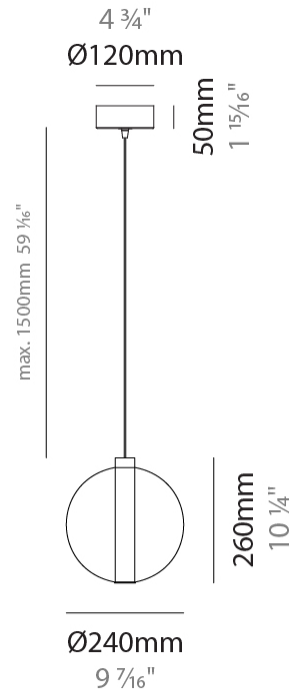

PROJECT
TYPE
SPECIFIER
QUANTITY
DATE

OSCURA - MONOPOINT SUSPENSION

D141216-

base number Finish
Options

1. To build a product code in our configurator select the specify button on the base model # product page
2. To build a manual product code on this datasheet choose from the options listed below in blue font and add the suffix to the base model #

GENERAL

Series: Oscura
Subseries: Oscura - Monopoint
Brand: Cangini & Tucci
Division: Design
Mounting Type: Suspension
Mounting Location: Ceiling
Subcategory: Pendant

PHYSICAL

Shape: Round
Diameter (mm): 240
Diameter (in): 9 7/16
Height (mm): 260
Height (in): 10 1/4
Max. Overall Height (mm): 1760
Max. Overall Height (in): 69 5/16
Light Distribution: Omnidirectional
Weight (kg): 0.925
Weight (lbs): 2.04
Fixture Finish: [AMB](#) / [BLK](#) / [BRZ](#) / [GLD](#) / [GRN](#) / [PNK](#) / [RGD](#) / [RUB](#) / [SKB](#) / [SMK](#) / [STE](#) / [TOB](#) / [TRA](#)
Holder Finish: CHR
Fixture Material: Glass / Metal
Cable Details: 1500mm cable

ELECTRICAL

Number of Lamps: 1
Lamp Type: LED Retrofit
Bulb Included: Bulb Not Included
Total Output Wattage (W): 4
Max. Wattage Per Lamp (W): 1
Lamp Base: G9
Input Voltage (V): 120

LED

OPTICAL

RATINGS AND CERTIFICATIONS

Certified By: Certified for North American Standards
IP rating: IP20