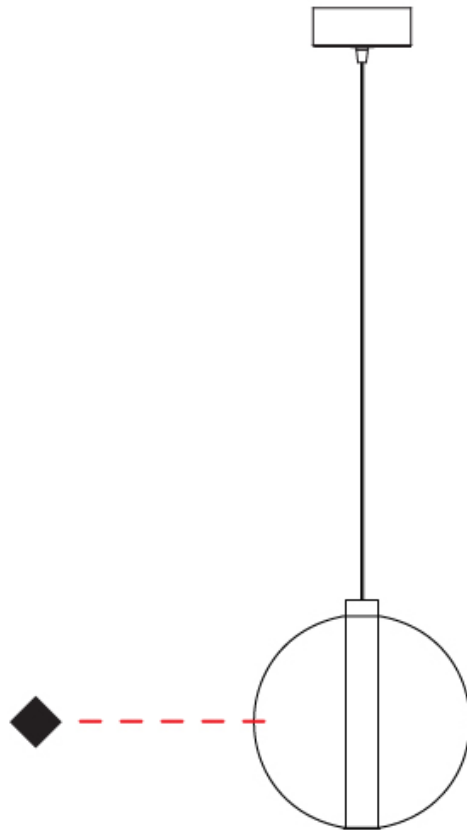

OSCURA - MONOPOINT SUSPENSION

D141217-

PROJECT _____

TYPE _____

SPECIFIER _____

QUANTITY _____

DATE _____

D