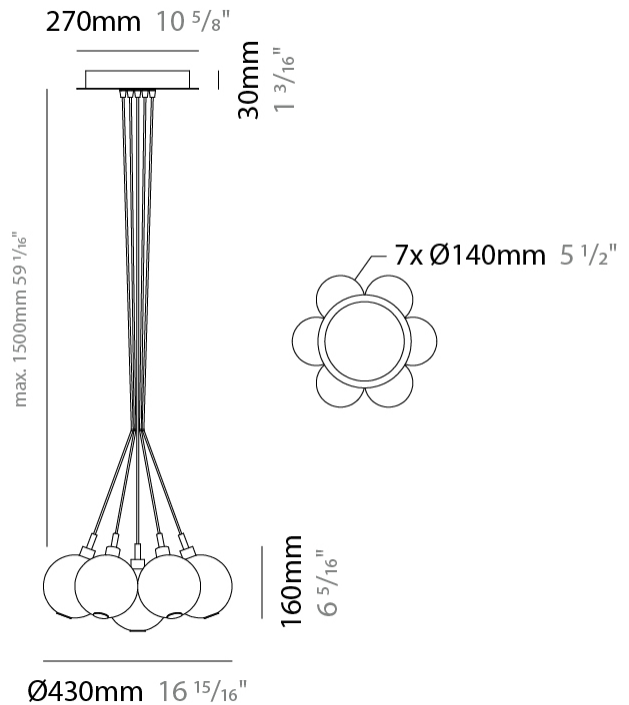

PROJECT	_____
TYPE	_____
SPECIFIER	_____
QUANTITY	_____
DATE	_____

OSCURA - 7 LIGHT CLUSTER SUSPENSION

D141138-

base number   Finish
Options

1. To build a product code in our configurator select the specify button on the base model # product page
2. To build a manual product code on this datasheet choose from the options listed below in blue font and add the suffix to the base model #

GENERAL

Series: Oscura
Subseries: Oscura - 7 Light Cluster
Brand: Cangini & Tucci
Division: Design
Mounting Type: Suspension
Mounting Location: Ceiling
Subcategory: Pendant

PHYSICAL

Shape: Round
Diameter (mm): 430
Diameter (in): 16 ¹⁵/₁₆
Height (mm): 160
Height (in): 6 ⁵/₁₆
Max. Overall Height (mm): 1660
Max. Overall Height (in): 65 ³/₈
Light Distribution: Omnidirectional
Weight (kg): 4
Weight (lbs): 8.82
Fixture Finish: [AMB](#) / [BLK](#) / [BRZ](#) / [GLD](#) / [GRN](#) / [PNK](#) / [RGD](#) / [RUB](#) / [SKB](#) / [SMK](#) / [STE](#) / [TOB](#) / [TRA](#)
Holder Finish: PSS
Fixture Material: Glass / Metal
Cable Details: 1500mm cable

ELECTRICAL

Number of Lamps: 7
Lamp Type: LED Retrofit
Bulb Included: Bulb Not Included
Total Output Wattage (W): 28
Max. Wattage Per Lamp (W): 4
Lamp Base: G9
Input Voltage (V): 120

LED

OPTICAL

RATINGS AND CERTIFICATIONS

Certified By: Certified for North American Standards
IP rating: IP20