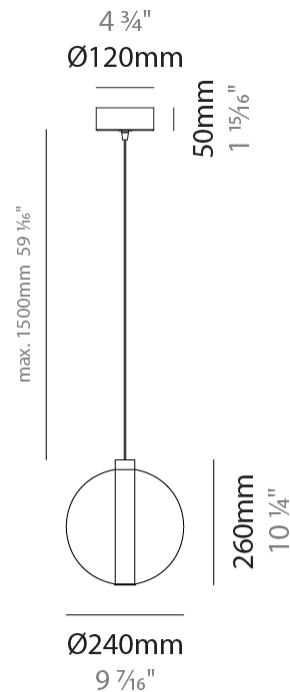

PROJECT
TYPE
SPECIFIER
QUANTITY
DATE

OSCURA - MONOPOINT SUSPENSION

D141216-

base number Finish
Options

1. To build a product code in our configurator select the specify button on the base model # product page
2. To build a manual product code on this datasheet choose from the options listed below in blue font and add the suffix to the base model #

GENERAL

Series: Oscura
Subseries: Oscura - Monopoint
Brand: Cangiini & Tucci
Division: Design
Mounting Type: Suspension
Mounting Location: Ceiling
Subcategory: Pendant

PHYSICAL

Shape: Round
Diameter (mm): 240
Diameter (in): 9 ⁷/₁₆
Height (mm): 260
Height (in): 10 ¹/₄
Max. Overall Height (mm): 1760
Max. Overall Height (in): 69 ⁵/₁₆
Light Distribution: Omnidirectional
Weight (kg): 0.925
Weight (lbs): 2.04
Fixture Finish: [AMB](#) / [BLK](#) / [BRZ](#) / [GLD](#) / [GRN](#) / [PNK](#) / [RGD](#) / [RUB](#) / [SKB](#) / [SMK](#) / [STE](#) / [TOB](#) / [TRA](#)
Holder Finish: CHR
Fixture Material: Glass / Metal
Cable Details: 1500mm cable

ELECTRICAL

Number of Lamps: 1
Lamp Type: LED Retrofit
Bulb Included: Bulb Not Included
Total Output Wattage (W): 4
Max. Wattage Per Lamp (W): 1
Lamp Base: G9
Input Voltage (V): 120

LED

OPTICAL

RATINGS AND CERTIFICATIONS

Certified By: Certified for North American Standards
IP rating: IP20