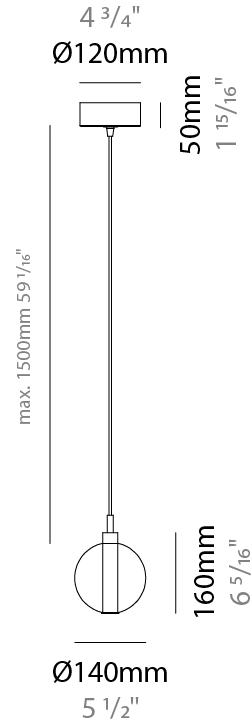

PROJECT	_____
TYPE	_____
SPECIFIER	_____
QUANTITY	_____
DATE	_____

OSCURA - MONOPOINT SUSPENSION

D141135-

base number   Finish
Options

1. To build a product code in our configurator select the specify button on the base model # product page
2. To build a manual product code on this datasheet choose from the options listed below in blue font and add the suffix to the base model #

GENERAL

Series: Oscura
Subseries: Oscura - Monopoint
Brand: Cangini & Tucci
Division: Design
Mounting Type: Suspension
Mounting Location: Ceiling
Subcategory: Pendant

PHYSICAL

Shape: Round
Diameter (mm): 140
Diameter (in): 5 1/2
Height (mm): 160
Height (in): 6 5/16
Max. Overall Height (mm): 1660
Max. Overall Height (in): 65 3/8
Light Distribution: Omnidirectional
Weight (kg): 0.51
Weight (lbs): 1.12
Fixture Finish: AMB / BLK / BRZ / GLD / GRN / PNK / RGD / RUB / SKB /
SMK / STE / TOB / TRA
Holder Finish: CHR
Fixture Material: Glass / Metal
Cable Details: 1500mm cable

ELECTRICAL

Number of Lamps: 1
Lamp Type: LED Retrofit
Bulb Included: Bulb Not Included
Max. Wattage Per Lamp (W): 4
Lamp Base: G9
Input Voltage (V): 120

LED

OPTICAL

RATINGS AND CERTIFICATIONS

Certified By: Certified for North American Standards
IP rating: IP20