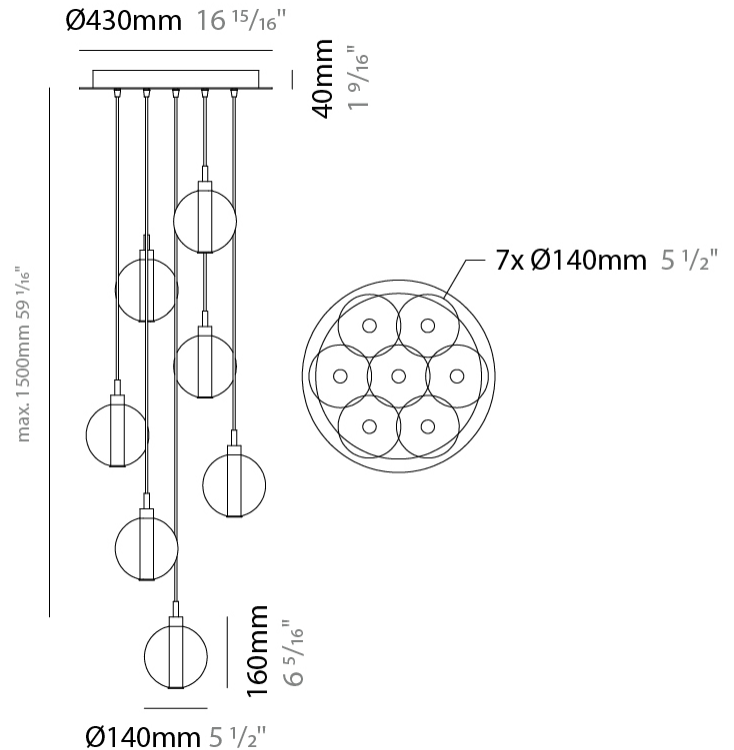

PROJECT
TYPE
SPECIFIER
QUANTITY
DATE

OSCURA - 7 LIGHT MULTIPLE SUSPENSION

D141143-

base number Finish
Options

1. To build a product code in our configurator select the specify button on the base model # product page
2. To build a manual product code on this datasheet choose from the options listed below in blue font and add the suffix to the base model #

GENERAL

Series: Oscura
Subseries: Oscura - 7 Light Multiple
Brand: Cangini & Tucci
Division: Design
Mounting Type: Suspension
Mounting Location: Ceiling
Subcategory: Pendant

PHYSICAL

Shape: Round
Diameter (mm): 460
Diameter (in): 18 7/8
Height (mm): 160
Height (in): 5 7/8
Max. Overall Height (mm): 1660
Max. Overall Height (in): 64 15/16
Light Distribution: Omnidirectional
Weight (kg): 4.9
Weight (lbs): 10.8
Fixture Finish: [AMB](#) / [BLK](#) / [BRZ](#) / [GLD](#) / [GRN](#) / [PNK](#) / [RGD](#) / [RUB](#) / [SKB](#) / [SMK](#) / [STE](#) / [TOB](#) / [TRA](#)
Holder Finish: PSS
Fixture Material: Glass / Metal
Cable Details: 1500mm cable

ELECTRICAL

Number of Lamps: 7
Lamp Type: LED Retrofit
Bulb Included: Bulb Not Included
Total Output Wattage (W): 28
Max. Wattage Per Lamp (W): 4
Lamp Base: G9
Input Voltage (V): 120

LED

OPTICAL

RATINGS AND CERTIFICATIONS

Certified By: Certified for North American Standards
IP rating: IP20