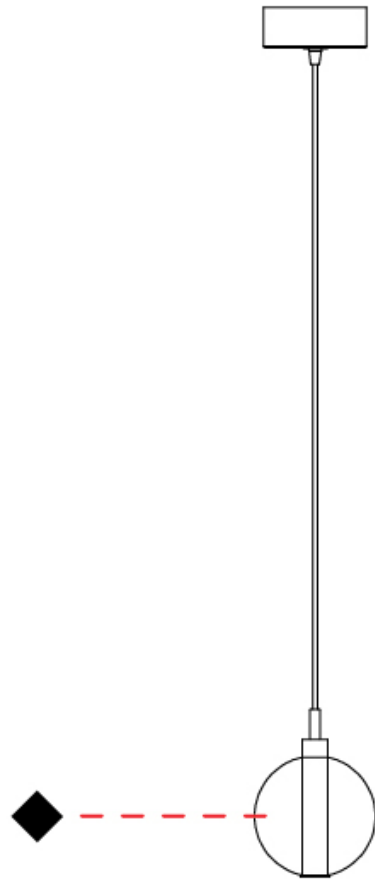

OSCURA - MONOPOINT SUSPENSION

D141135-

PROJECT _____

TYPE _____

SPECIFIER _____

QUANTITY _____

DATE _____