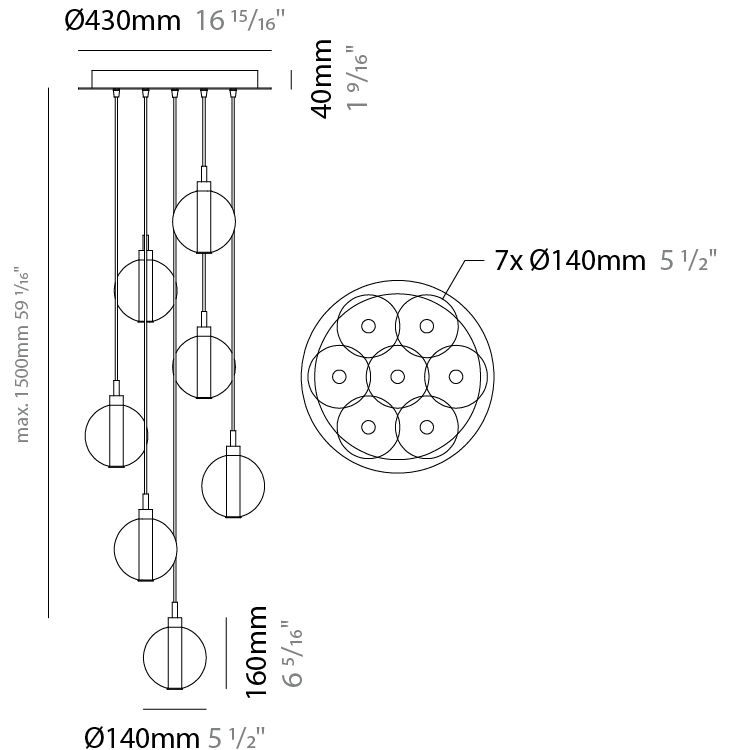

PROJECT
TYPE
SPECIFIER
QUANTITY
DATE

OSCURA - 7 LIGHT MULTIPLE SUSPENSION

D141143-

base number   Finish
Options

1. To build a product code in our configurator select the specify button on the base model # product page
2. To build a manual product code on this datasheet choose from the options listed below in blue font and add the suffix to the base model #

GENERAL

Series: Oscura
Subseries: Oscura - 7 Light Multiple
Brand: Cangini & Tucci
Division: Design
Mounting Type: Suspension
Mounting Location: Ceiling
Subcategory: Pendant

PHYSICAL

Shape: Round
Diameter (mm): 460
Diameter (in): 18 7/8
Height (mm): 160
Height (in): 5 7/8
Max. Overall Height (mm): 1660
Max. Overall Height (in): 64 15/16
Light Distribution: Omnidirectional
Weight (kg): 4.9
Weight (lbs): 10.8
Fixture Finish: [AMB](#) / [BLK](#) / [BRZ](#) / [GLD](#) / [GRN](#) / [PNK](#) / [RGD](#) / [RUB](#) / [SKB](#) / [SMK](#) / [STE](#) / [TOB](#) / [TRA](#)
Holder Finish: PSS
Fixture Material: Glass / Metal
Cable Details: 1500mm cable

ELECTRICAL

Number of Lamps: 7
Lamp Type: LED Retrofit
Bulb Included: Bulb Not Included
Total Output Wattage (W): 28
Max. Wattage Per Lamp (W): 4
Lamp Base: G9
Input Voltage (V): 120

LED

OPTICAL

RATINGS AND CERTIFICATIONS

Certified By: Certified for North American Standards
IP rating: IP20