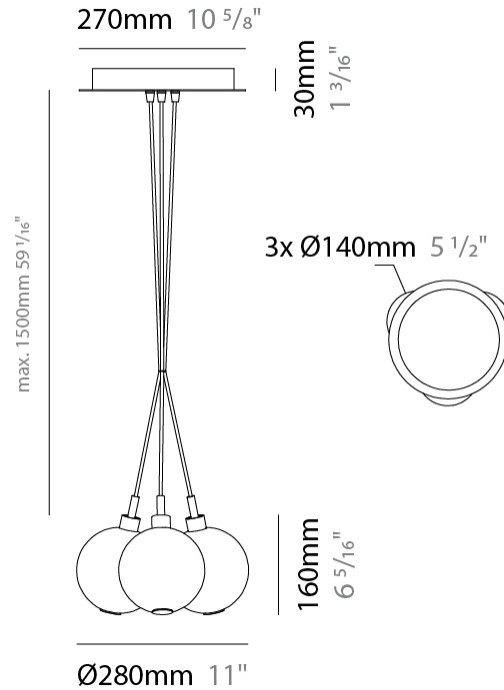

PROJECT	_____
TYPE	_____
SPECIFIER	_____
QUANTITY	_____
DATE	_____

OSCURA - 3 LIGHT CLUSTER SUSPENSION

D141137-

base number   Finish
Options

1. To build a product code in our configurator select the specify button on the base model # product page
2. To build a manual product code on this datasheet choose from the options listed below in blue font and add the suffix to the base model #

GENERAL

Series: Oscura
Subseries: Oscura - 3 Light Cluster
Brand: Cangini & Tucci
Division: Design
Mounting Type: Suspension
Mounting Location: Ceiling
Subcategory: Pendant

PHYSICAL

Shape: Round
Diameter (mm): 270
Diameter (in): 10 ⁵/₈
Height (mm): 160
Height (in): 6 ⁵/₁₆
Max. Overall Height (mm): 1660
Max. Overall Height (in): 65 ³/₈
Light Distribution: Omnidirectional
Weight (kg): 2.25
Weight (lbs): 4.96
Fixture Finish: [AMB](#) / [BLK](#) / [BRZ](#) / [GLD](#) / [GRN](#) / [PNK](#) / [RGD](#) / [RUB](#) / [SKB](#) / [SMK](#) / [STE](#) / [TOB](#) / [TRA](#)
Holder Finish: PSS
Fixture Material: Glass / Metal
Cable Details: 1500mm cable

ELECTRICAL

Number of Lamps: 3
Lamp Type: LED Retrofit
Bulb Included: Bulb Not Included
Total Output Wattage (W): 12
Max. Wattage Per Lamp (W): 4
Lamp Base: G9
Input Voltage (V): 120

LED

OPTICAL

RATINGS AND CERTIFICATIONS

Certified By: Certified for North American Standards
IP rating: IP20