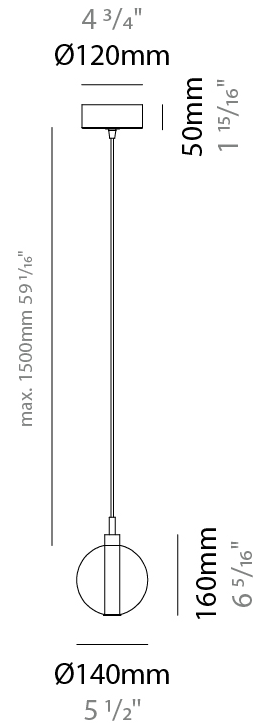

GENERAL

Series: Oscura
 Subseries: Oscura - Monopoint
 Brand: Cangini & Tucci
 Division: Design
 Mounting Type: Suspension
 Mounting Location: Ceiling
 Subcategory: Pendant

PHYSICAL

Shape: Round
 Diameter (mm): 140
 Diameter (in): 5 1/2
 Height (mm): 160
 Height (in): 6 5/16
 Max. Overall Height (mm): 1660
 Max. Overall Height (in): 65 3/8
 Light Distribution: Omnidirectional
 Weight (kg): 0.51
 Weight (lbs): 1.12
 Fixture Finish: AMB / BLK / BRZ / GLD / GRN / PNK / RGD / RUB / SKB /
 SMK / STE / TOB / TRA
 Holder Finish: CHR
 Fixture Material: Glass / Metal
 Cable Details: 1500mm cable

ELECTRICAL

Number of Lamps: 1
 Lamp Type: LED Retrofit
 Bulb Included: Bulb Not Included
 Max. Wattage Per Lamp (W): 4
 Lamp Base: G9
 Input Voltage (V): 120

LED

OPTICAL

RATINGS AND CERTIFICATIONS

Certified By: Certified for North American Standards
 IP rating: IP20

GENERAL

Series: Oscura
Subseries: Oscura - 3 Light Cluster
Brand: Cangini & Tucci
Division: Design
Mounting Type: Suspension
Mounting Location: Ceiling
Subcategory: Pendant

PHYSICAL

Shape: Round
Diameter (mm): 270
Diameter (in): 10 ⁵/₈
Height (mm): 160
Height (in): 6 ⁵/₁₆
Max. Overall Height (mm): 1660
Max. Overall Height (in): 65 ³/₈
Light Distribution: Omnidirectional
Weight (kg): 2.25
Weight (lbs): 4.96
Fixture Finish: [AMB](#) / [BLK](#) / [BRZ](#) / [GLD](#) / [GRN](#) / [PNK](#) / [RGD](#) / [RUB](#) / [SKB](#) / [SMK](#) / [STE](#) / [TOB](#) / [TRA](#)
Holder Finish: PSS
Fixture Material: Glass / Metal
Cable Details: 1500mm cable