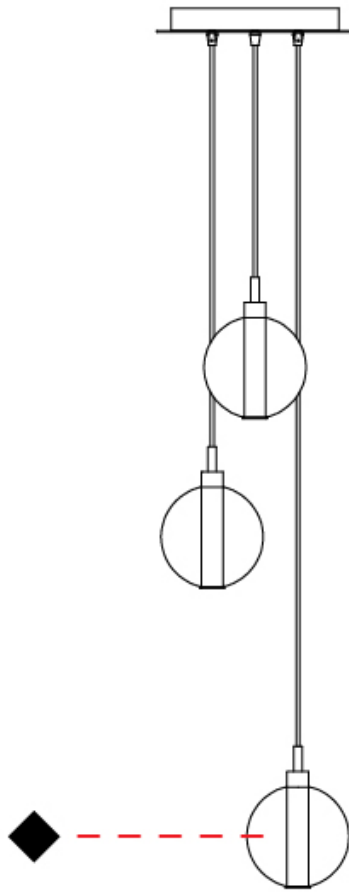

OSCURA - 3 LIGHT MULTIPLE SUSPENSION

D141141-

PROJECT

TYPE

SPECIFIER

QUANTITY

DATE

D