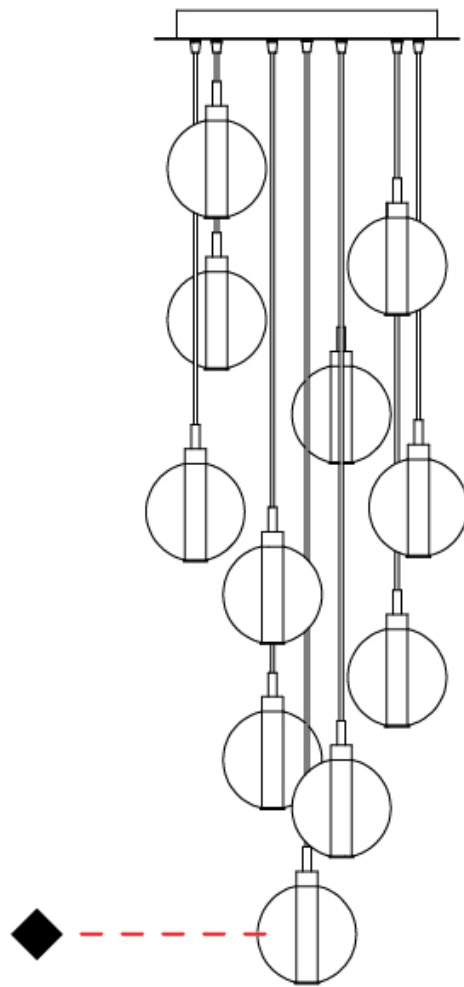

OSCURA - 11 LIGHT MULTIPLE SUSPENSION

D141145-

PROJECT _____

TYPE _____

SPECIFIER _____

QUANTITY _____

DATE _____

D