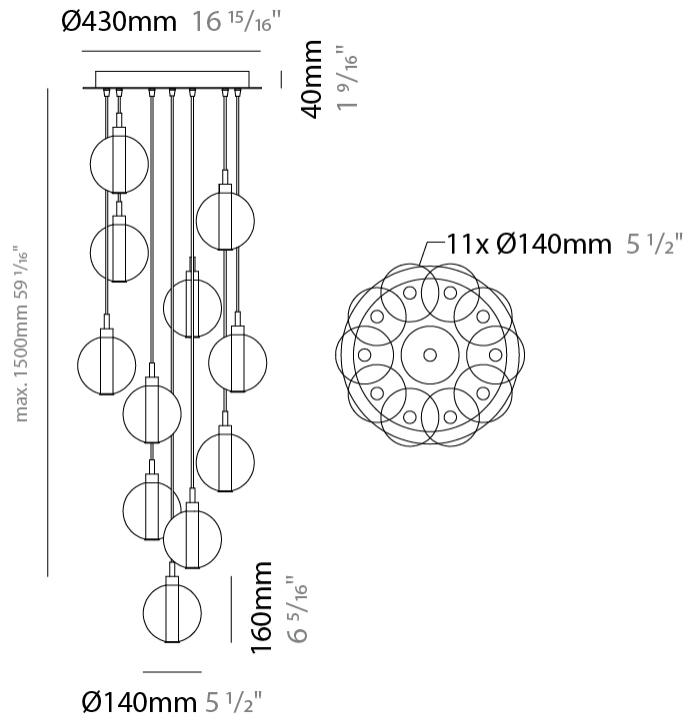

PROJECT	
TYPE	
SPECIFIER	
QUANTITY	
DATE	

OSCURA - 11 LIGHT MULTIPLE SUSPENSION

D141145-

base number Finish
Options

1. To build a product code in our configurator select the specify button on the base model # product page
2. To build a manual product code on this datasheet choose from the options listed below in blue font and add the suffix to the base model #

GENERAL

Series: Oscura
Subseries: Oscura - 11 Light Multiple
Brand: Cangini & Tucci
Division: Design
Mounting Type: Suspension
Mounting Location: Ceiling
Subcategory: Pendant

PHYSICAL

Shape: Round
Diameter (mm): 460
Diameter (in): 18 7/8
Height (mm): 160
Height (in): 5 7/8
Max. Overall Height (mm): 1660
Max. Overall Height (in): 64 15/16
Light Distribution: Omnidirectional
Weight (kg): 6.3
Weight (lbs): 13.9
Fixture Finish: [AMB](#) / [BLK](#) / [BRZ](#) / [GLD](#) / [GRN](#) / [PNK](#) / [RGD](#) / [RUB](#) / [SKB](#) / [SMK](#) / [STE](#) / [TOB](#) / [TRA](#)
Holder Finish: PSS
Fixture Material: Glass / Metal
Cable Details: 1500mm cable

ELECTRICAL

Number of Lamps: 11
Lamp Type: LED Retrofit
Bulb Included: Bulb Not Included
Total Output Wattage (W): 44
Max. Wattage Per Lamp (W): 4
Lamp Base: G9
Input Voltage (V): 120

LED

OPTICAL

RATINGS AND CERTIFICATIONS

Certified By: Certified for North American Standards
IP rating: IP20