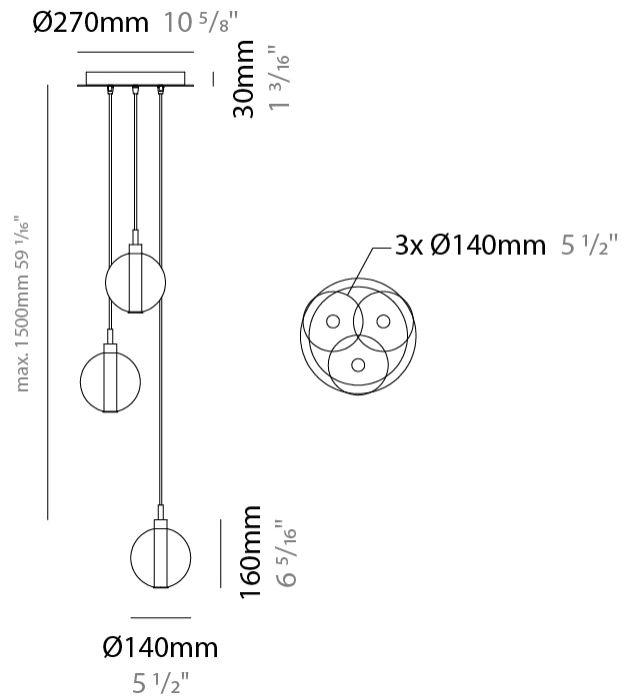

PROJECT	
TYPE	
SPECIFIER	
QUANTITY	
DATE	

OSCURA - 3 LIGHT MULTIPLE SUSPENSION

D141141-

base number   Finish
Options

1. To build a product code in our configurator select the specify button on the base model # product page
2. To build a manual product code on this datasheet choose from the options listed below in blue font and add the suffix to the base model #

GENERAL

Series: Oscura
Subseries: Oscura - 3 Light Multiple
Brand: Cangini & Tucci
Division: Design
Mounting Type: Suspension
Mounting Location: Ceiling
Subcategory: Pendant

PHYSICAL

Shape: Round
Diameter (mm): 270
Diameter (in): 10 ⁵/₈
Height (mm): 160
Height (in): 5 ⁷/₈
Max. Overall Height (mm): 1660
Max. Overall Height (in): 64 ¹⁵/₁₆
Light Distribution: Omnidirectional
Weight (kg): 2.2
Weight (lbs): 4.85
Fixture Finish: AMB / BLK / BRZ / GLD / GRN / PNK / RGD / RUB / SKB /
SMK / STE / TOB / TRA
Holder Finish: PSS
Fixture Material: Glass / Metal
Cable Details: 1500mm cable

ELECTRICAL

Number of Lamps: 3
Lamp Type: LED Retrofit
Bulb Included: Bulb Not Included
Total Output Wattage (W): 12
Max. Wattage Per Lamp (W): 4
Lamp Base: G9
Input Voltage (V): 120

LED

OPTICAL

RATINGS AND CERTIFICATIONS

Certified By: Certified for North American Standards
IP rating: IP20