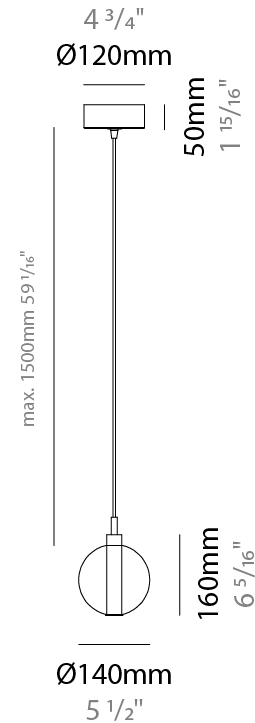

OSCURA - MONOPOINT SUSPENSION

D141135-

base number   Finish
Options

1. To build a product code in our configurator select the specify button on the base model # product page
2. To build a manual product code on this datasheet choose from the options listed below in blue font and add the suffix to the base model #

GENERAL

Series: Oscura
Subseries: Oscura - Monopoint
Brand: Cangini & Tucci
Division: Design
Mounting Type: Suspension
Mounting Location: Ceiling
Subcategory: Pendant

PHYSICAL

Shape: Round
Diameter (mm): 140
Diameter (in): 5 1/2
Height (mm): 160
Height (in): 6 5/16
Max. Overall Height (mm): 1660
Max. Overall Height (in): 65 3/8
Light Distribution: Omnidirectional
Weight (kg): 0.51
Weight (lbs): 1.12
Fixture Finish: AMB / BLK / BRZ / GLD / GRN / PNK / RGD / RUB / SKB / SMK / STE / TOB / TRA
Holder Finish: CHR
Fixture Material: Glass / Metal
Cable Details: 1500mm cable

ELECTRICAL

Number of Lamps: 1
Lamp Type: LED Retrofit
Bulb Included: Bulb Not Included
Max. Wattage Per Lamp (W): 4
Lamp Base: G9
Input Voltage (V): 120

LED

OPTICAL

RATINGS AND CERTIFICATIONS

Certified By: Certified for North American Standards
IP rating: IP20

PROJECT	_____
TYPE	_____
SPECIFIER	_____
QUANTITY	_____
DATE	_____