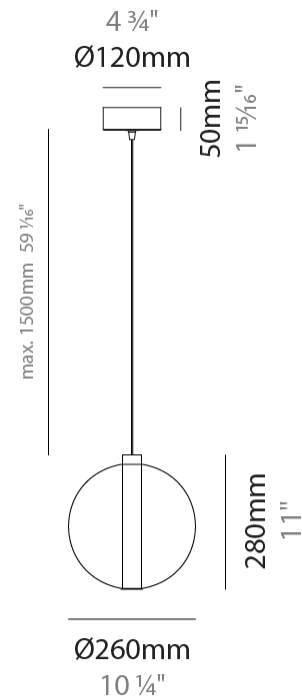

OSCURA - MONOPOINT SUSPENSION

D141217-

base number   Finish
Options

1. To build a product code in our configurator select the specify button on the base model # product page
2. To build a manual product code on this datasheet choose from the options listed below in blue font and add the suffix to the base model #

GENERAL

Series: Oscura
Subseries: Oscura - Monopoint
Brand: Cangini & Tucci
Division: Design
Mounting Type: Suspension
Mounting Location: Ceiling
Subcategory: Pendant

PHYSICAL

Shape: Round
Diameter (mm): 260
Diameter (in): 10 3/4
Height (mm): 280
Height (in): 11
Max. Overall Height (mm): 1780
Max. Overall Height (in): 70 7/16
Light Distribution: Omnidirectional
Weight (kg): 1.000
Weight (lbs): 2.2
Fixture Finish: [AMB](#) / [BLK](#) / [BRZ](#) / [GLD](#) / [GRN](#) / [PNK](#) / [RGD](#) / [RUB](#) / [SKB](#) / [SMK](#) / [STE](#) / [TOB](#) / [TRA](#)
Holder Finish: CHR
Fixture Material: Glass / Metal
Cable Details: 1500mm cable

ELECTRICAL

Number of Lamps: 1
Lamp Type: LED Retrofit
Bulb Included: Bulb Not Included
Total Output Wattage (W): 4
Max. Wattage Per Lamp (W): 1
Lamp Base: G9
Input Voltage (V): 120

LED

OPTICAL

RATINGS AND CERTIFICATIONS

Certified By: Certified for North American Standards
IP rating: IP20

PROJECT	_____
TYPE	_____
SPECIFIER	_____
QUANTITY	_____
DATE	_____