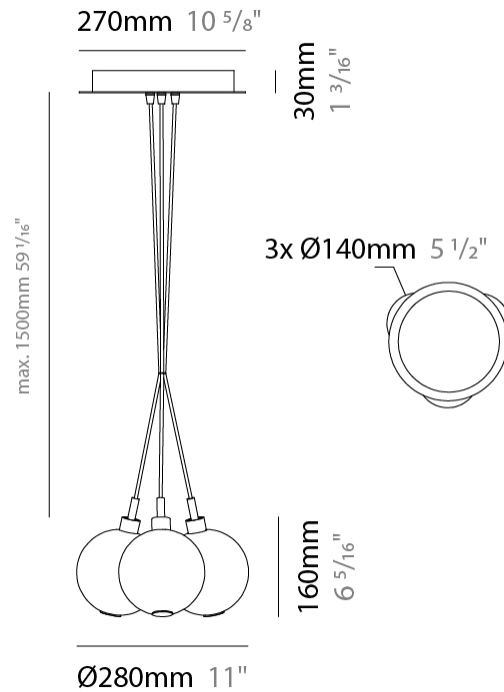

PROJECT	_____
TYPE	_____
SPECIFIER	_____
QUANTITY	_____
DATE	_____

OSCURA - 3 LIGHT CLUSTER SUSPENSION

D141137-

base number Finish
Options

1. To build a product code in our configurator select the specify button on the base model # product page
2. To build a manual product code on this datasheet choose from the options listed below in blue font and add the suffix to the base model #

GENERAL

Series: Oscura
Subseries: Oscura - 3 Light Cluster
Brand: Cangini & Tucci
Division: Design
Mounting Type: Suspension
Mounting Location: Ceiling
Subcategory: Pendant

PHYSICAL

Shape: Round
Diameter (mm): 270
Diameter (in): 10 5/8
Height (mm): 160
Height (in): 6 5/16
Max. Overall Height (mm): 1660
Max. Overall Height (in): 65 3/8
Light Distribution: Omnidirectional
Weight (kg): 2.25
Weight (lbs): 4.96
Fixture Finish: [AMB](#) / [BLK](#) / [BRZ](#) / [GLD](#) / [GRN](#) / [PNK](#) / [RGD](#) / [RUB](#) / [SKB](#) / [SMK](#) / [STE](#) / [TOB](#) / [TRA](#)
Holder Finish: PSS
Fixture Material: Glass / Metal
Cable Details: 1500mm cable

ELECTRICAL

Number of Lamps: 3
Lamp Type: LED Retrofit
Bulb Included: Bulb Not Included
Total Output Wattage (W): 12
Max. Wattage Per Lamp (W): 4
Lamp Base: G9
Input Voltage (V): 120

LED

OPTICAL

RATINGS AND CERTIFICATIONS

Certified By: Certified for North American Standards
IP rating: IP20