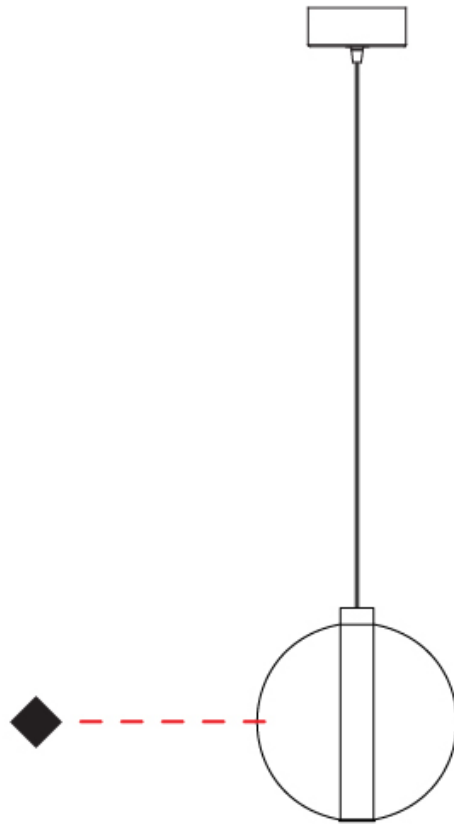

OSCURA - MONOPOINT SUSPENSION

D141216-

PROJECT

TYPE

SPECIFIER

QUANTITY

DATE

D