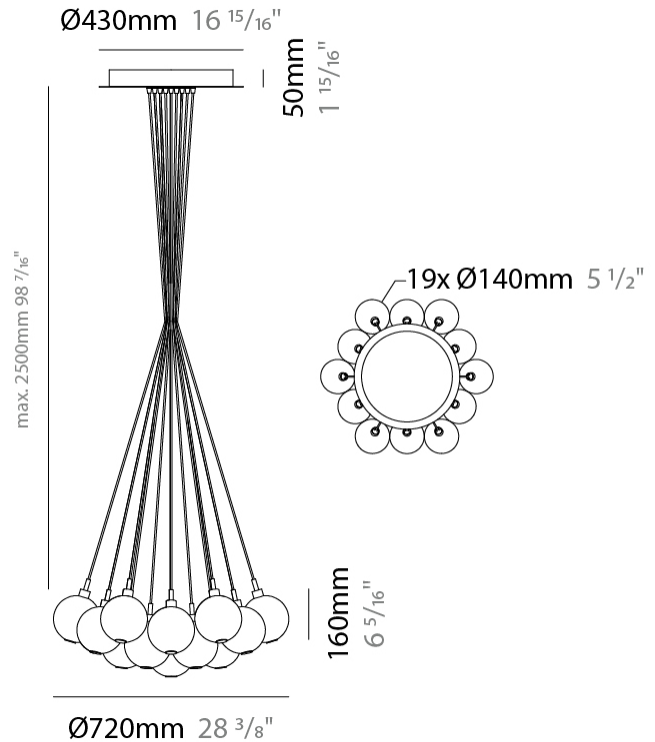

PROJECT	_____
TYPE	_____
SPECIFIER	_____
QUANTITY	_____
DATE	_____

OSCURA - 19 LIGHT CLUSTER SUSPENSION

D141139-

base number   Finish
Options

1. To build a product code in our configurator select the specify button on the base model # product page
2. To build a manual product code on this datasheet choose from the options listed below in blue font and add the suffix to the base model #

GENERAL

Series: Oscura _____
Subseries: Oscura - 19 Light Cluster _____
Brand: Cangini & Tucci _____
Division: Design _____
Mounting Type: Suspension _____
Mounting Location: Ceiling _____
Subcategory: Pendant _____

PHYSICAL

Shape: Round _____
Diameter (mm): 720 _____
Diameter (in): 28 ³/₈ _____
Height (mm): 160 _____
Height (in): 5 ⁷/₈ _____
Max. Overall Height (mm): 2660 _____
Max. Overall Height (in): 64 ¹⁵/₁₆ _____
Light Distribution: Omnidirectional _____
Weight (kg): 9.5 _____
Weight (lbs): 20.94 _____
Fixture Finish: [AMB](#) / [BLK](#) / [BRZ](#) / [GLD](#) / [GRN](#) / [PNK](#) / [RGD](#) / [RUB](#) / [SKB](#) / [SMK](#) / [STE](#) / [TOB](#) / [TRA](#) _____
Holder Finish: PSS _____
Fixture Material: Glass / Metal _____
Cable Details: 2500mm cable _____

ELECTRICAL

Number of Lamps: 19 _____
Lamp Type: LED Retrofit _____
Bulb Included: Bulb Not Included _____
Total Output Wattage (W): 76 _____
Max. Wattage Per Lamp (W): 4 _____
Lamp Base: G9 _____
Input Voltage (V): 120 _____

LED

OPTICAL

RATINGS AND CERTIFICATIONS

Certified By: Certified for North American Standards _____
IP rating: IP20 _____