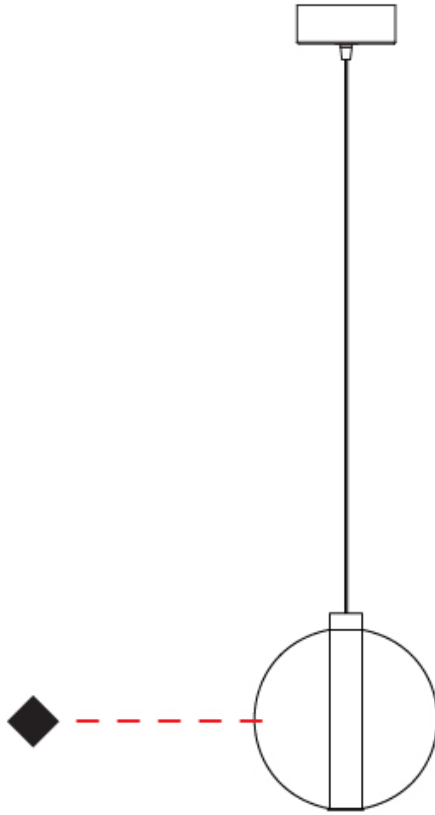

OSCURA - MONOPOINT SUSPENSION

D141215-

PROJECT

TYPE

SPECIFIER

QUANTITY

DATE

D