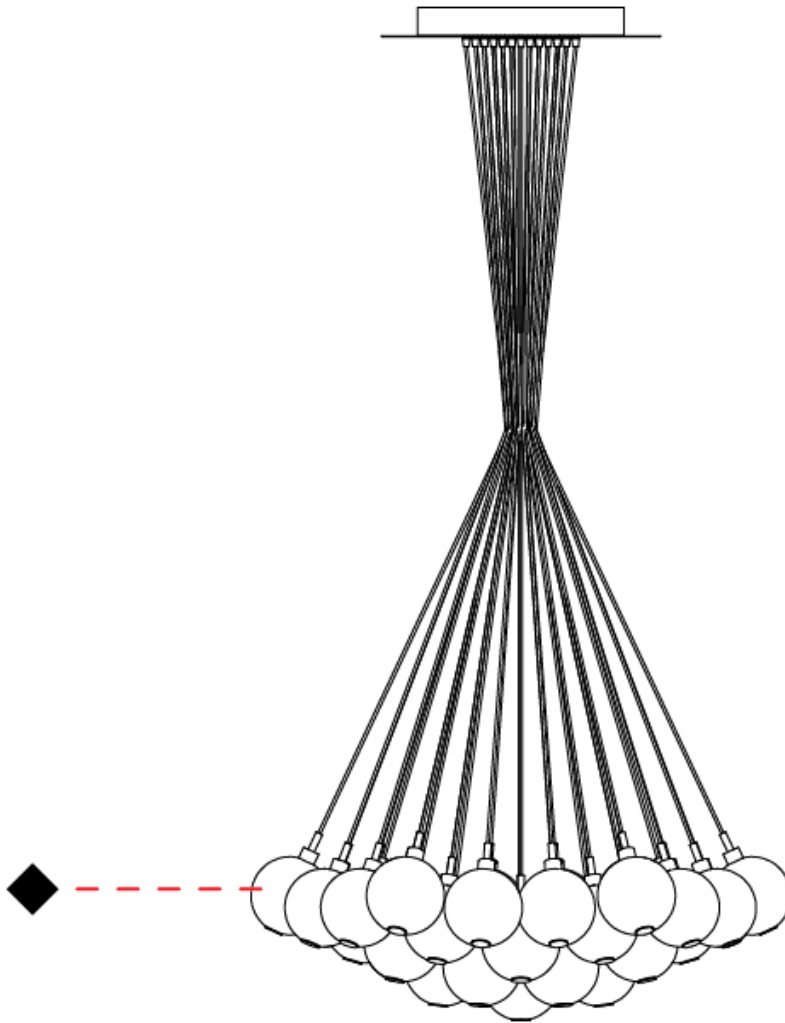

OSCURA - 37 LIGHT CLUSTER SUSPENSION

D141140-

PROJECT

TYPE

SPECIFIER

QUANTITY

DATE

D