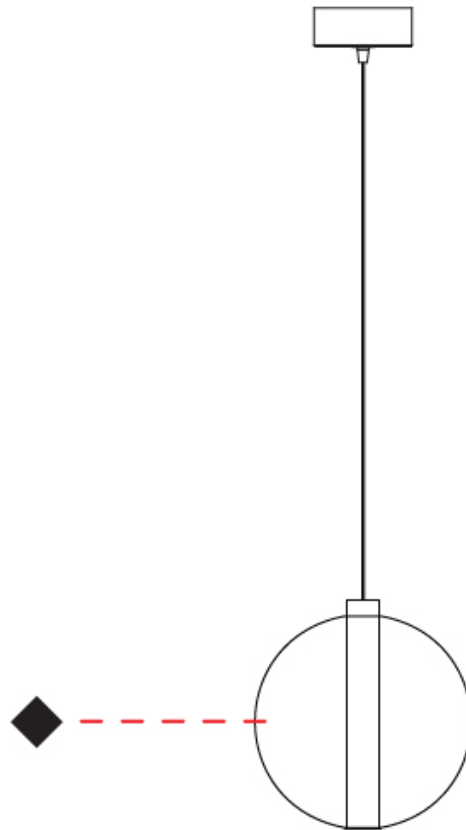

OSCURA - MONOPOINT SUSPENSION

D141217-

PROJECT

TYPE

SPECIFIER

QUANTITY

DATE

D