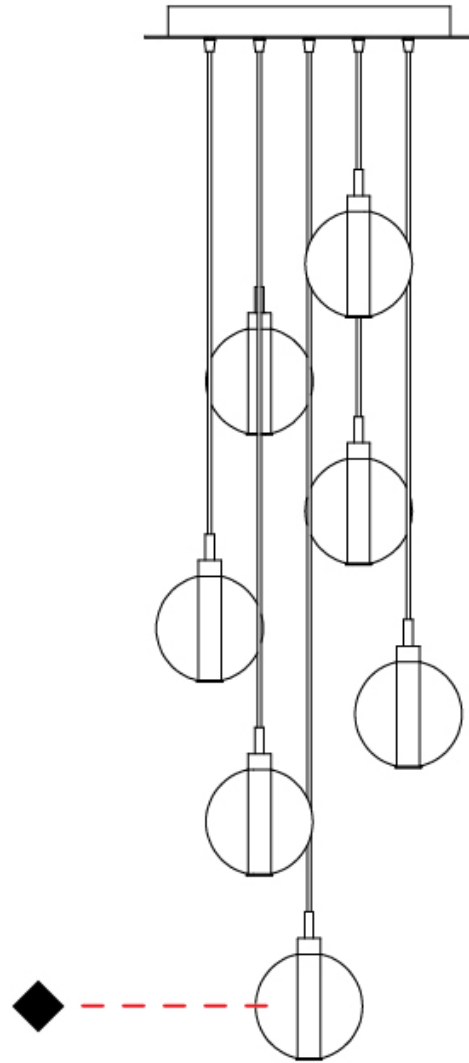

OSCURA - 7 LIGHT MULTIPLE SUSPENSION

D141143-

PROJECT

TYPE

SPECIFIER

QUANTITY

DATE

D