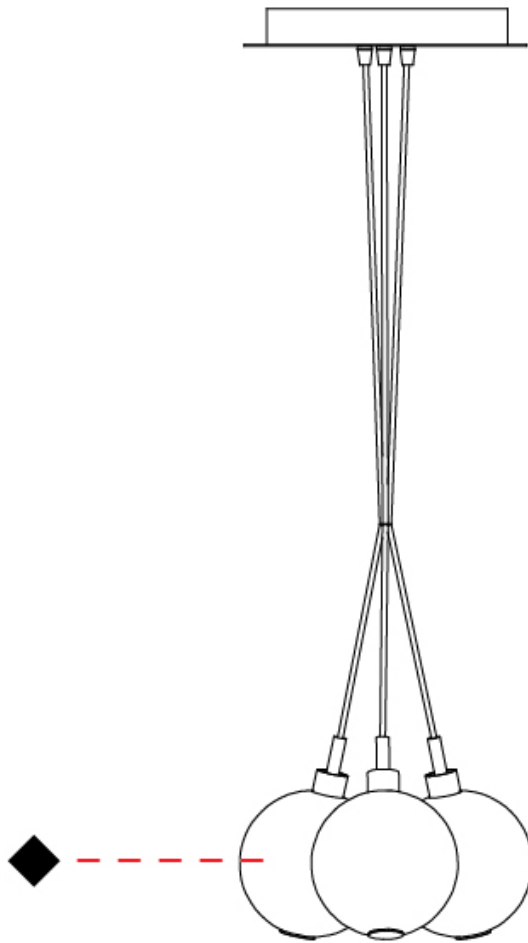

OSCURA - 3 LIGHT CLUSTER SUSPENSION

D141137-

PROJECT

TYPE

SPECIFIER

QUANTITY

DATE

D