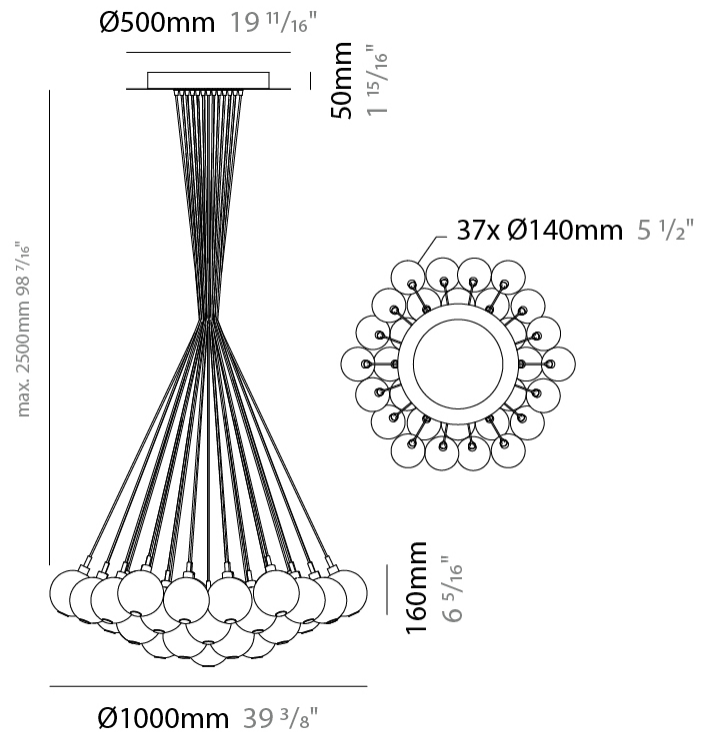

PROJECT	
TYPE	
SPECIFIER	
QUANTITY	
DATE	

OSCURA - 37 LIGHT CLUSTER SUSPENSION

D141140-

base number   Finish
Options

1. To build a product code in our configurator select the specify button on the base model # product page
2. To build a manual product code on this datasheet choose from the options listed below in blue font and add the suffix to the base model #

GENERAL

Series: Oscura
Subseries: Oscura - 37 Light Cluster
Brand: Cangini & Tucci
Division: Design
Mounting Type: Suspension
Mounting Location: Ceiling
Subcategory: Pendant

PHYSICAL

Shape: Round
Diameter (mm): 1000
Diameter (in): 39 3/8
Height (mm): 160
Height (in): 5 7/8
Max. Overall Height (mm): 2660
Max. Overall Height (in): 64 15/16
Light Distribution: Omnidirectional
Weight (kg): 18.20
Weight (lbs): 40.12
Fixture Finish: AMB / BLK / BRZ / GLD / GRN / PNK / RGD / RUB / SKB /
SMK / STE / TOB / TRA
Holder Finish: PSS
Fixture Material: Glass / Metal
Cable Details: 2500mm cable

ELECTRICAL

Number of Lamps: 37
Lamp Type: LED Retrofit
Bulb Included: Bulb Not Included
Total Output Wattage (W): 148
Max. Wattage Per Lamp (W): 4
Lamp Base: G9
Input Voltage (V): 120

LED

OPTICAL

RATINGS AND CERTIFICATIONS

Certified By: Certified for North American Standards
IP rating: IP20