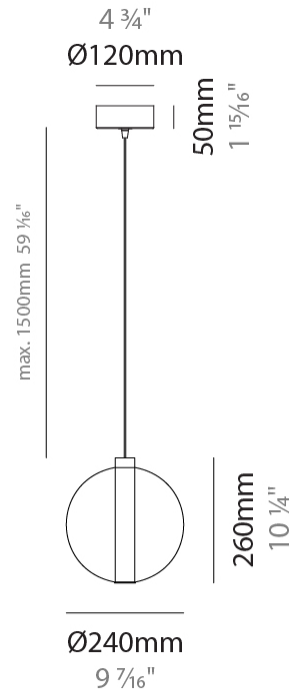

PROJECT
TYPE
SPECIFIER
QUANTITY
DATE

OSCURA - MONOPOINT SUSPENSION

D141216-

base number Finish
Options

1. To build a product code in our configurator select the specify button on the base model # product page
2. To build a manual product code on this datasheet choose from the options listed below in blue font and add the suffix to the base model #

GENERAL

Series: Oscura
Subseries: Oscura - Monopoint
Brand: Cangini & Tucci
Division: Design
Mounting Type: Suspension
Mounting Location: Ceiling
Subcategory: Pendant

PHYSICAL

Shape: Round
Diameter (mm): 240
Diameter (in): 9 ⁷/₁₆
Height (mm): 260
Height (in): 10 ¹/₄
Max. Overall Height (mm): 1760
Max. Overall Height (in): 69 ⁵/₁₆
Light Distribution: Omnidirectional
Weight (kg): 0.925
Weight (lbs): 2.04
Fixture Finish: [AMB](#) / [BLK](#) / [BRZ](#) / [GLD](#) / [GRN](#) / [PNK](#) / [RGD](#) / [RUB](#) / [SKB](#) / [SMK](#) / [STE](#) / [TOB](#) / [TRA](#)
Holder Finish: CHR
Fixture Material: Glass / Metal
Cable Details: 1500mm cable

ELECTRICAL

Number of Lamps: 1
Lamp Type: LED Retrofit
Bulb Included: Bulb Not Included
Total Output Wattage (W): 4
Max. Wattage Per Lamp (W): 1
Lamp Base: G9
Input Voltage (V): 120

LED

OPTICAL

RATINGS AND CERTIFICATIONS

Certified By: Certified for North American Standards
IP rating: IP20