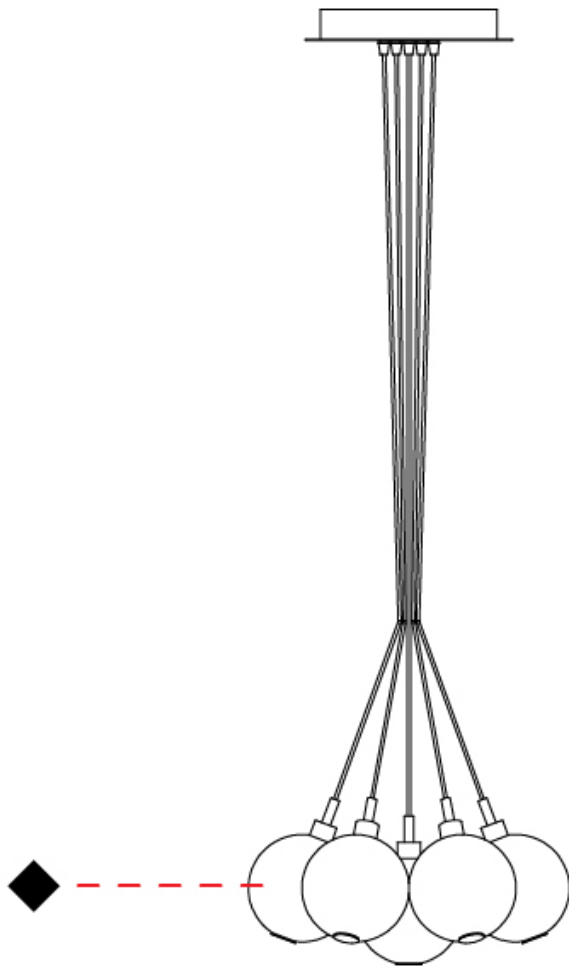

OSCURA - 7 LIGHT CLUSTER SUSPENSION

D141138-

PROJECT

TYPE

SPECIFIER

QUANTITY

DATE

D