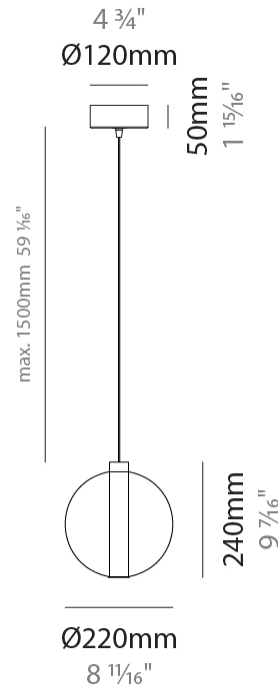

PROJECT
TYPE
SPECIFIER
QUANTITY
DATE

OSCURA - MONOPOINT SUSPENSION

D141215-

base number Finish
Options

1. To build a product code in our configurator select the specify button on the base model # product page
2. To build a manual product code on this datasheet choose from the options listed below in blue font and add the suffix to the base model #

GENERAL

Series: Oscura
Subseries: Oscura - Monopoint
Brand: Cangini & Tucci
Division: Design
Mounting Type: Suspension
Mounting Location: Ceiling
Subcategory: Pendant

PHYSICAL

Shape: Round
Diameter (mm): 220
Diameter (in): 8 ¹¹/₁₆
Height (mm): 240
Height (in): 9 ⁷/₁₆
Max. Overall Height (mm): 1740
Max. Overall Height (in): 68 ¹/₂
Light Distribution: Omnidirectional
Weight (kg): 0.855
Weight (lbs): 1.88
Fixture Finish: [AMB](#) / [BLK](#) / [BRZ](#) / [GLD](#) / [GRN](#) / [PNK](#) / [RGD](#) / [RUB](#) / [SKB](#) / [SMK](#) / [STE](#) / [TOB](#) / [TRA](#)
Holder Finish: CHR
Fixture Material: Glass / Metal
Cable Details: 1500mm cable

ELECTRICAL

Number of Lamps: 1
Lamp Type: LED Retrofit
Bulb Included: Bulb Not Included
Total Output Wattage (W): 4
Max. Wattage Per Lamp (W): 1
Lamp Base: G9
Input Voltage (V): 120

LED

OPTICAL

RATINGS AND CERTIFICATIONS

Certified By: Certified for North American Standards
IP rating: IP20