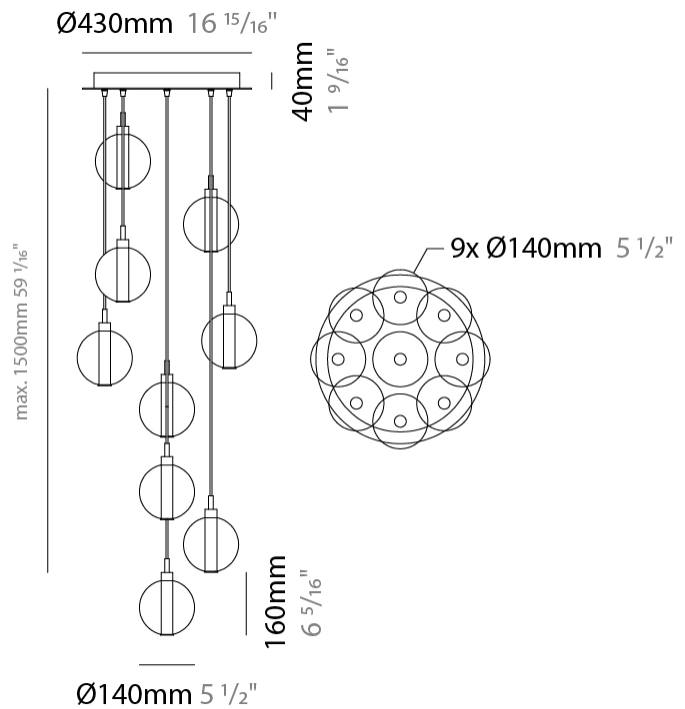

PROJECT	
TYPE	
SPECIFIER	
QUANTITY	
DATE	

OSCURA - 9 LIGHT MULTIPLE SUSPENSION

D141144-

base number   Finish
Options

1. To build a product code in our configurator select the specify button on the base model # product page
2. To build a manual product code on this datasheet choose from the options listed below in blue font and add the suffix to the base model #

GENERAL

Series: Oscura
Subseries: Oscura - 9 Light Multiple
Brand: Cangini & Tucci
Division: Design
Mounting Type: Suspension
Mounting Location: Ceiling
Subcategory: Pendant

PHYSICAL

Shape: Round
Diameter (mm): 460
Diameter (in): 18 7/8
Height (mm): 160
Height (in): 6 5/16
Max. Overall Height (mm): 1660
Max. Overall Height (in): 64 15/16
Light Distribution: Omnidirectional
Weight (kg): 5.6
Weight (lbs): 12.35
Fixture Finish: AMB / BLK / BRZ / GLD / GRN / PNK / RGD / RUB / SKB /
SMK / STE / TOB / TRA
Holder Finish: PSS
Fixture Material: Glass / Metal
Cable Details: 1500mm cable

ELECTRICAL

Number of Lamps: 9
Lamp Type: LED Retrofit
Bulb Included: Bulb Not Included
Total Output Wattage (W): 36
Max. Wattage Per Lamp (W): 4
Lamp Base: G9
Input Voltage (V): 120

LED

OPTICAL

RATINGS AND CERTIFICATIONS

Certified By: Certified for North American Standards
IP rating: IP20