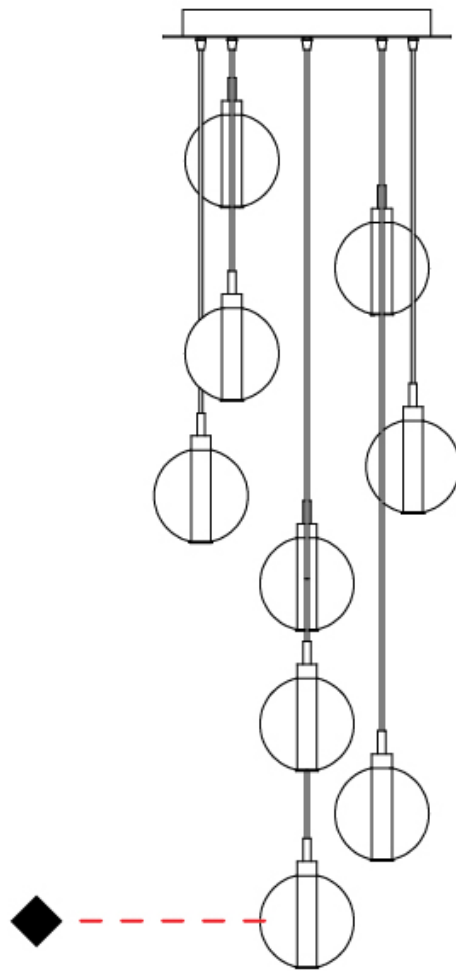

OSCURA - 9 LIGHT MULTIPLE SUSPENSION

D141144-

PROJECT

TYPE

SPECIFIER

QUANTITY

DATE

D