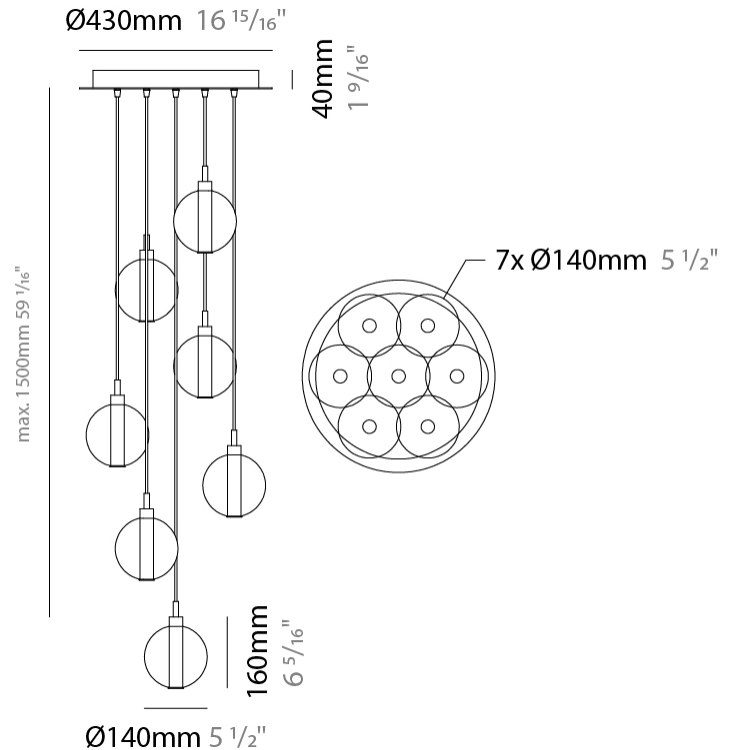

PROJECT	
TYPE	
SPECIFIER	
QUANTITY	
DATE	

OSCURA - 7 LIGHT MULTIPLE SUSPENSION

D141143-

base number Finish
Options

1. To build a product code in our configurator select the specify button on the base model # product page
2. To build a manual product code on this datasheet choose from the options listed below in blue font and add the suffix to the base model #

GENERAL

Series: Oscura
Subseries: Oscura - 7 Light Multiple
Brand: Cangini & Tucci
Division: Design
Mounting Type: Suspension
Mounting Location: Ceiling
Subcategory: Pendant

PHYSICAL

Shape: Round
Diameter (mm): 460
Diameter (in): 18 7/8
Height (mm): 160
Height (in): 5 7/8
Max. Overall Height (mm): 1660
Max. Overall Height (in): 64 15/16
Light Distribution: Omnidirectional
Weight (kg): 4.9
Weight (lbs): 10.8
Fixture Finish: [AMB](#) / [BLK](#) / [BRZ](#) / [GLD](#) / [GRN](#) / [PNK](#) / [RGD](#) / [RUB](#) / [SKB](#) / [SMK](#) / [STE](#) / [TOB](#) / [TRA](#)
Holder Finish: PSS
Fixture Material: Glass / Metal
Cable Details: 1500mm cable

ELECTRICAL

Number of Lamps: 7
Lamp Type: LED Retrofit
Bulb Included: Bulb Not Included
Total Output Wattage (W): 28
Max. Wattage Per Lamp (W): 4
Lamp Base: G9
Input Voltage (V): 120

LED

OPTICAL

RATINGS AND CERTIFICATIONS

Certified By: Certified for North American Standards
IP rating: IP20