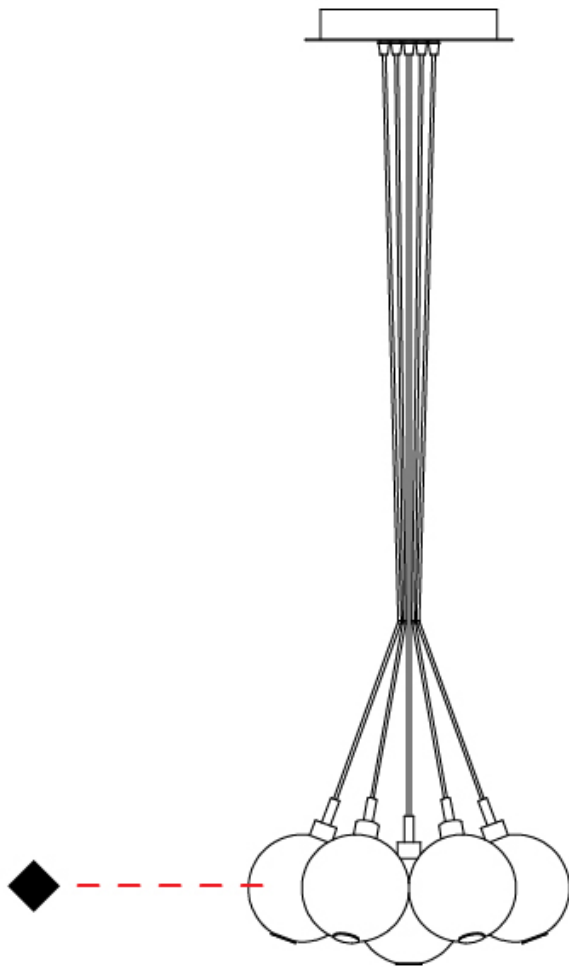

OSCURA - 7 LIGHT CLUSTER SUSPENSION

D141138-

PROJECT

TYPE

SPECIFIER

QUANTITY

DATE

D