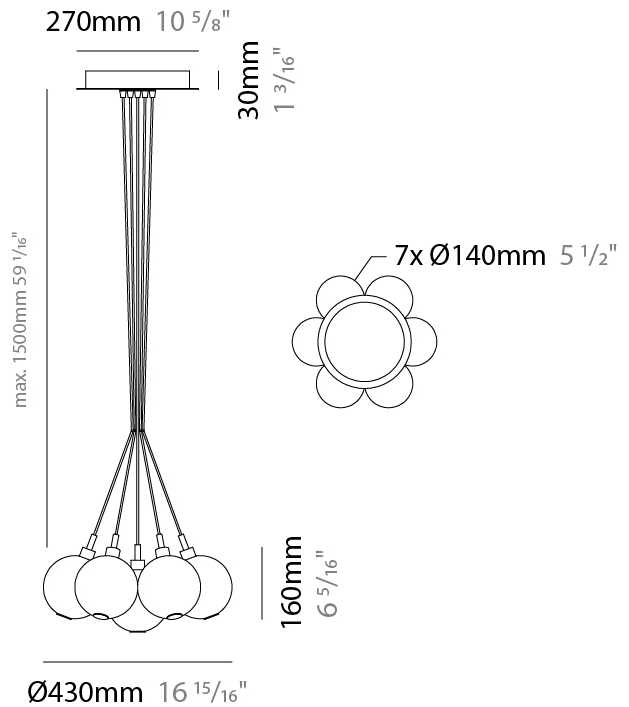

OSCURA - 7 LIGHT CLUSTER SUSPENSION

D141138-

base number   Finish
Options

1. To build a product code in our configurator select the specify button on the base model # product page
2. To build a manual product code on this datasheet choose from the options listed below in blue font and add the suffix to the base model #

GENERAL

Series: Oscura _____
Subseries: Oscura - 7 Light Cluster _____
Brand: Cangini & Tucci _____
Division: Design _____
Mounting Type: Suspension _____
Mounting Location: Ceiling _____
Subcategory: Pendant _____

PHYSICAL

Shape: Round _____
Diameter (mm): 430 _____
Diameter (in): 16 ¹⁵/₁₆ _____
Height (mm): 160 _____
Height (in): 6 ⁵/₁₆ _____
Max. Overall Height (mm): 1660 _____
Max. Overall Height (in): 65 ³/₈ _____
Light Distribution: Omnidirectional _____
Weight (kg): 4 _____
Weight (lbs): 8.82 _____
Fixture Finish: [AMB](#) / [BLK](#) / [BRZ](#) / [GLD](#) / [GRN](#) / [PNK](#) / [RGD](#) / [RUB](#) / [SKB](#) / [SMK](#) / [STE](#) / [TOB](#) / [TRA](#) _____
Holder Finish: PSS _____
Fixture Material: Glass / Metal _____
Cable Details: 1500mm cable _____

ELECTRICAL

Number of Lamps: 7 _____
Lamp Type: LED Retrofit _____
Bulb Included: Bulb Not Included _____
Total Output Wattage (W): 28 _____
Max. Wattage Per Lamp (W): 4 _____
Lamp Base: G9 _____
Input Voltage (V): 120 _____

LED

OPTICAL

RATINGS AND CERTIFICATIONS

Certified By: Certified for North American Standards _____
IP rating: IP20 _____