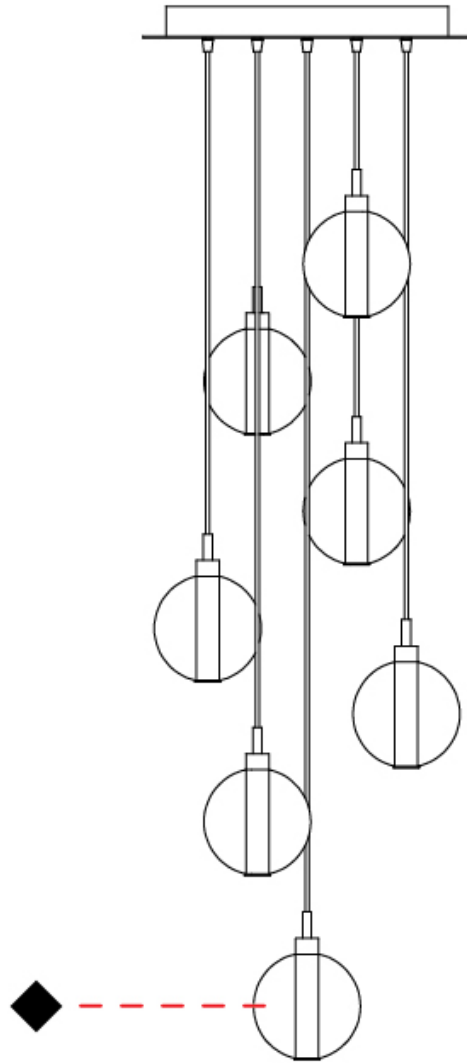

#### PHYSICAL

Shape: Round \_\_\_\_\_  
 Diameter (mm): 430 \_\_\_\_\_  
 Diameter (in): 16 <sup>15</sup>/<sub>16</sub> \_\_\_\_\_  
 Height (mm): 160 \_\_\_\_\_  
 Height (in): 6 <sup>5</sup>/<sub>16</sub> \_\_\_\_\_  
 Max. Overall Height (mm): 1660 \_\_\_\_\_  
 Max. Overall Height (in): 65 <sup>3</sup>/<sub>8</sub> \_\_\_\_\_  
 Light Distribution: Omnidirectional \_\_\_\_\_  
 Weight (kg): 4 \_\_\_\_\_  
 Weight (lbs): 8.82 \_\_\_\_\_  
 Fixture Finish: [AMB](#) / [BLK](#) / [BRZ](#) / [GLD](#) / [GRN](#) / [PNK](#) / [RGD](#) / [RUB](#) / [SKB](#) / [SMK](#) / [STE](#) / [TOB](#) / [TRA](#) \_\_\_\_\_  
 Holder Finish: PSS \_\_\_\_\_  
 Fixture Material: Glass / Metal \_\_\_\_\_  
 Cable Details: 1500mm cable \_\_\_\_\_

#### PHYSICAL

Shape: Round  
 Diameter (mm): 460  
 Diameter (in): 18 7/8  
 Height (mm): 160  
 Height (in): 5 7/8  
 Max. Overall Height (mm): 1660  
 Max. Overall Height (in): 64 15/16  
 Light Distribution: Omnidirectional  
 Weight (kg): 4.9  
 Weight (lbs): 10.8  
 Fixture Finish: [AMB](#) / [BLK](#) / [BRZ](#) / [GLD](#) / [GRN](#) / [PNK](#) / [RGD](#) / [RUB](#) / [SKB](#) / [SMK](#) / [STE](#) / [TOB](#) / [TRA](#)  
 Holder Finish: PSS  
 Fixture Material: Glass / Metal  
 Cable Details: 1500mm cable

#### OPTICAL

## OSCURA - 7 LIGHT MULTIPLE SUSPENSION

D141143-

PROJECT \_\_\_\_\_

TYPE \_\_\_\_\_

SPECIFIER \_\_\_\_\_

QUANTITY \_\_\_\_\_

DATE \_\_\_\_\_

D