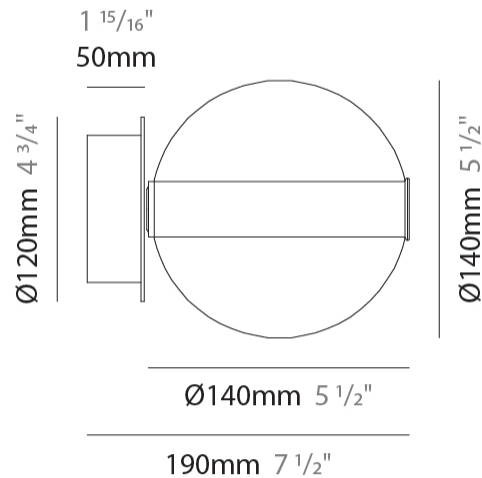

PROJECT
TYPE
SPECIFIER
QUANTITY
DATE

OSCURA SURFACE

D143022-

base number   Finish
Options

1. To build a product code in our configurator select the specify button on the base model # product page
2. To build a manual product code on this datasheet choose from the options listed below in blue font and add the suffix to the base model #

GENERAL

Series: Oscura
Brand: Cangiini & Tucci
Division: Design
Mounting Type: Surface
Mounting Location: Wall
Subcategory: Ambient

PHYSICAL

Shape: Round
Diameter (mm): 140
Diameter (in): 5 1/2
Height (mm): 140
Depth (mm): 190
Height (in): 5 1/2
Depth (in): 7 1/2
Light Distribution: Omnidirectional
Weight (kg): 0.51
Weight (lbs): 1.12
Fixture Finish: [AMB / BLK / BRZ / GLD / GRN / PNK / RGD / RUB / SKB / SMK / STE / TOB / TRA](#)
Holder Finish: CHR
Fixture Material: Glass / Metal

ELECTRICAL

Number of Lamps: 1
Lamp Type: LED Retrofit
Bulb Included: Bulb Not Included
Max. Wattage Per Lamp (W): 4
Lamp Base: G9
Input Voltage (V): 120

LED

OPTICAL

RATINGS AND CERTIFICATIONS

Certified By: Certified for North American Standards
IP rating: IP20