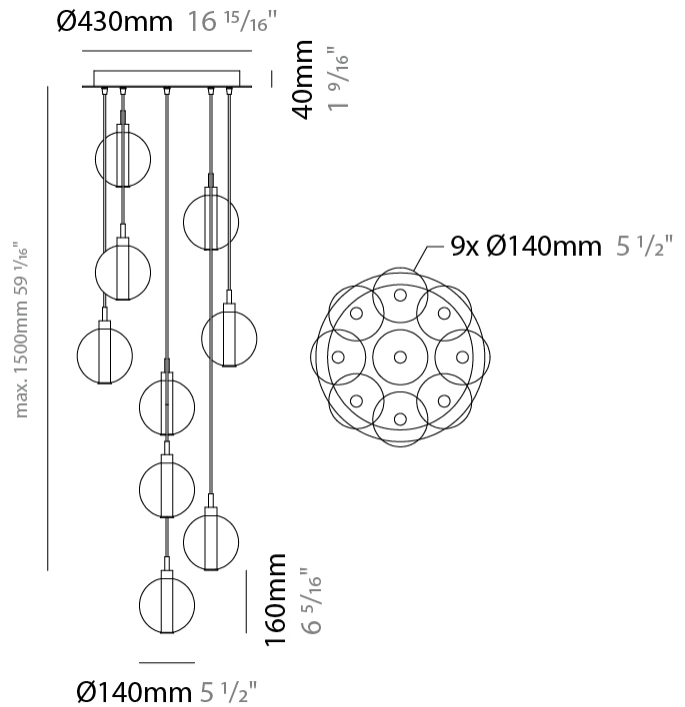

PROJECT	_____
TYPE	_____
SPECIFIER	_____
QUANTITY	_____
DATE	_____

OSCURA - 9 LIGHT MULTIPLE SUSPENSION

D141144-

base number   Finish
Options

1. To build a product code in our configurator select the specify button on the base model # product page
2. To build a manual product code on this datasheet choose from the options listed below in blue font and add the suffix to the base model #

GENERAL

Series: Oscura
Subseries: Oscura - 9 Light Multiple
Brand: Cangini & Tucci
Division: Design
Mounting Type: Suspension
Mounting Location: Ceiling
Subcategory: Pendant

PHYSICAL

Shape: Round
Diameter (mm): 460
Diameter (in): 18 7/8
Height (mm): 160
Height (in): 6 5/16
Max. Overall Height (mm): 1660
Max. Overall Height (in): 64 15/16
Light Distribution: Omnidirectional
Weight (kg): 5.6
Weight (lbs): 12.35
Fixture Finish: [AMB](#) / [BLK](#) / [BRZ](#) / [GLD](#) / [GRN](#) / [PNK](#) / [RGD](#) / [RUB](#) / [SKB](#) / [SMK](#) / [STE](#) / [TOB](#) / [TRA](#)
Holder Finish: PSS
Fixture Material: Glass / Metal
Cable Details: 1500mm cable

ELECTRICAL

Number of Lamps: 9
Lamp Type: LED Retrofit
Bulb Included: Bulb Not Included
Total Output Wattage (W): 36
Max. Wattage Per Lamp (W): 4
Lamp Base: G9
Input Voltage (V): 120

LED

OPTICAL

RATINGS AND CERTIFICATIONS

Certified By: Certified for North American Standards
IP rating: IP20