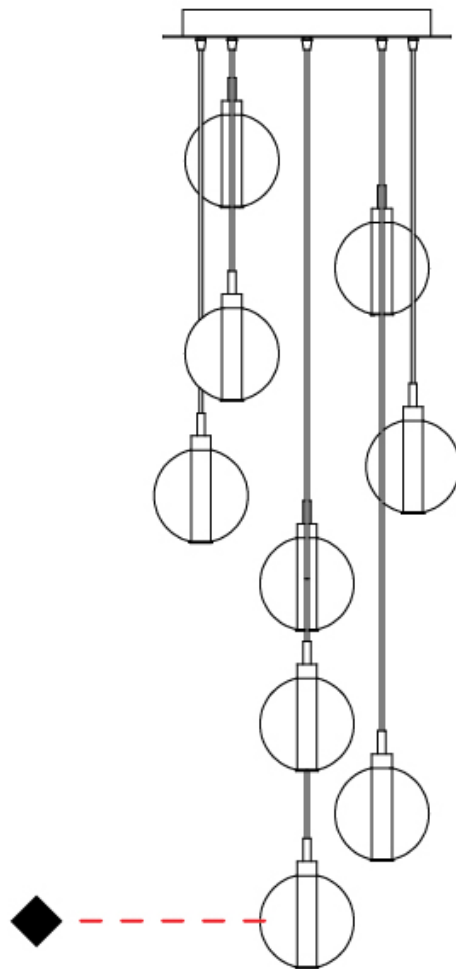

OSCURA - 9 LIGHT MULTIPLE SUSPENSION

D141144-

PROJECT _____

TYPE _____

SPECIFIER _____

QUANTITY _____

DATE _____

D