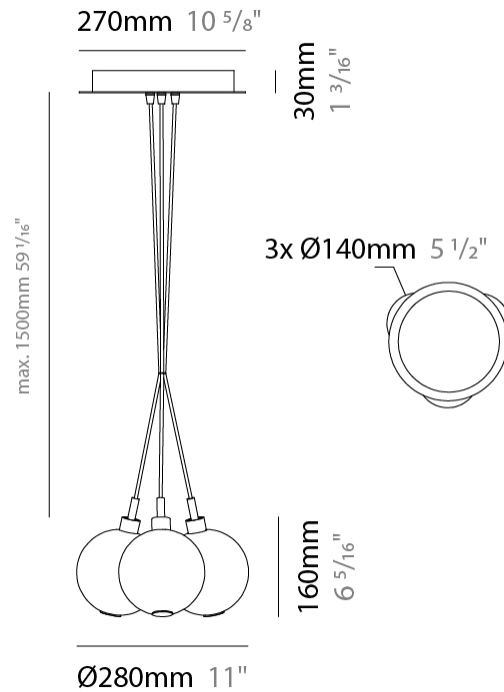

PROJECT	_____
TYPE	_____
SPECIFIER	_____
QUANTITY	_____
DATE	_____

OSCURA - 3 LIGHT CLUSTER SUSPENSION

D141137-

base number   Finish
Options

1. To build a product code in our configurator select the specify button on the base model # product page
2. To build a manual product code on this datasheet choose from the options listed below in blue font and add the suffix to the base model #

GENERAL

Series: Oscura _____
Subseries: Oscura - 3 Light Cluster _____
Brand: Cangini & Tucci _____
Division: Design _____
Mounting Type: Suspension _____
Mounting Location: Ceiling _____
Subcategory: Pendant _____

PHYSICAL

Shape: Round _____
Diameter (mm): 270 _____
Diameter (in): 10 ⁵/₈ _____
Height (mm): 160 _____
Height (in): 6 ⁵/₁₆ _____
Max. Overall Height (mm): 1660 _____
Max. Overall Height (in): 65 ³/₈ _____
Light Distribution: Omnidirectional _____
Weight (kg): 2.25 _____
Weight (lbs): 4.96 _____
Fixture Finish: [AMB](#) / [BLK](#) / [BRZ](#) / [GLD](#) / [GRN](#) / [PNK](#) / [RGD](#) / [RUB](#) / [SKB](#) / [SMK](#) / [STE](#) / [TOB](#) / [TRA](#) _____
Holder Finish: PSS _____
Fixture Material: Glass / Metal _____
Cable Details: 1500mm cable _____

ELECTRICAL

Number of Lamps: 3 _____
Lamp Type: LED Retrofit _____
Bulb Included: Bulb Not Included _____
Total Output Wattage (W): 12 _____
Max. Wattage Per Lamp (W): 4 _____
Lamp Base: G9 _____
Input Voltage (V): 120 _____

LED

OPTICAL

RATINGS AND CERTIFICATIONS

Certified By: Certified for North American Standards _____
IP rating: IP20 _____