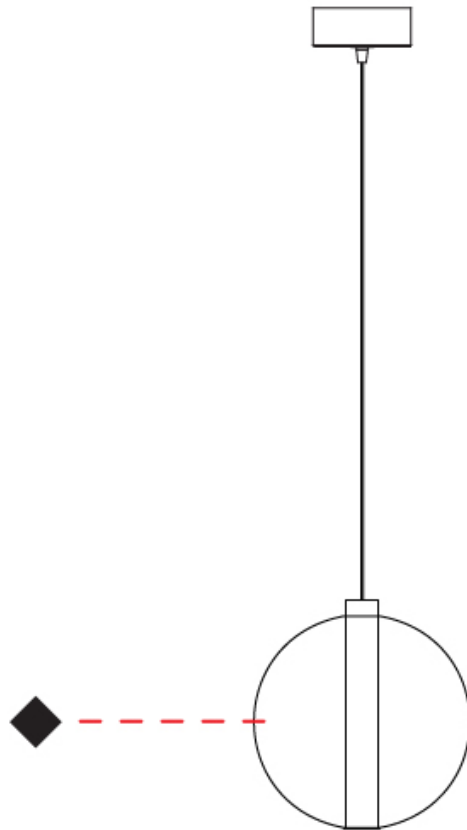

OSCURA - MONOPOINT SUSPENSION

D141217-

PROJECT

TYPE

SPECIFIER

QUANTITY

DATE

D