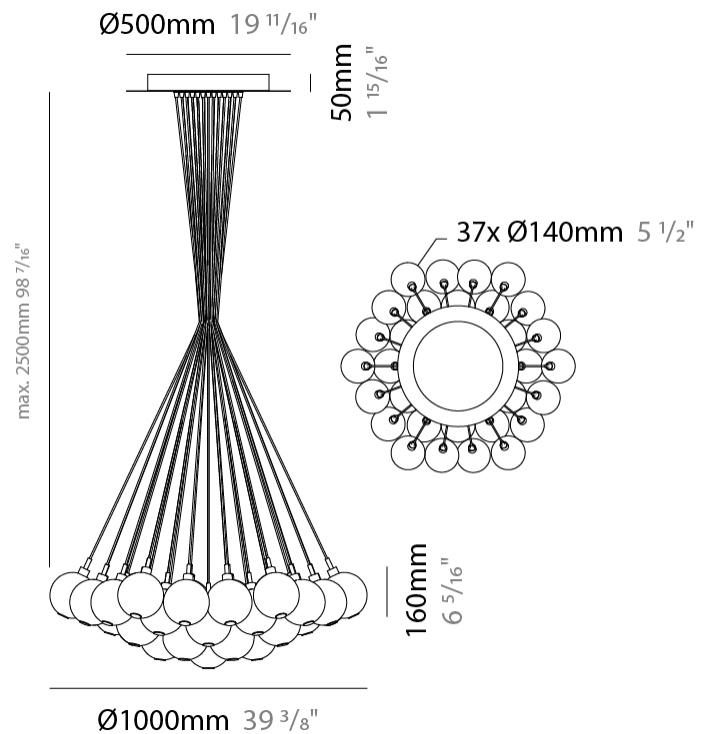

PROJECT	
TYPE	
SPECIFIER	
QUANTITY	
DATE	

OSCURA - 37 LIGHT CLUSTER SUSPENSION

D141140-

base number   Finish
Options

1. To build a product code in our configurator select the specify button on the base model # product page
2. To build a manual product code on this datasheet choose from the options listed below in blue font and add the suffix to the base model #

GENERAL

Series: Oscura
Subseries: Oscura - 37 Light Cluster
Partner: Cangini & Tucci
Division: Design
Installation: Suspension
Product Type: Pendant
Mounting Location: Ceiling

PHYSICAL

Shape: Round
Diameter (mm): 1000
Diameter (in): 39 3/8
Height (mm): 160
Height (in): 5 7/8
Max. Overall Height (mm): 2660
Max. Overall Height (in): 64 15/16
Weight (kg): 18.20
Weight (lbs): 40.12
Fixture Finish: [AMB / BLK / BRZ / GLD / GRN / PNK / RGD / RUB / SKB / SMK / STE / TOB / TRA](#)
Holder Finish: PSS
Fixture Material: Glass / Metal
Primary Material: Glass - Borosilicate
Cable Details: 2500mm cable

ELECTRICAL

Number of Lamps: 37
Lamp Type: LED Retrofit
Bulb Included: Bulb Not Included
Total Output Wattage (W): 148
Max. Wattage Per Lamp (W): 4
Lamp Base: G9
Input Voltage (V): 120

LED

OPTICAL

RATINGS AND CERTIFICATIONS

Certified By: Certified for North American Standards
IP rating: IP20