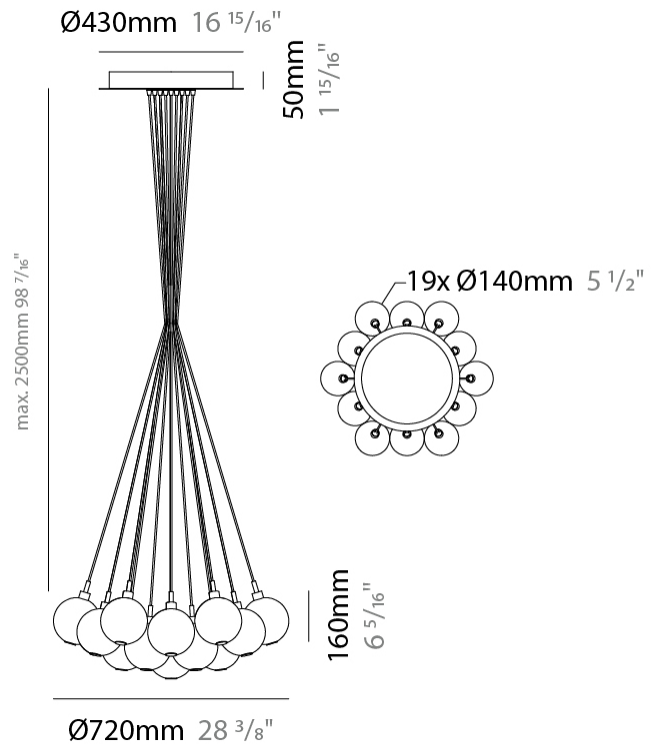

PROJECT	
TYPE	
SPECIFIER	
QUANTITY	
DATE	

OSCURA - 19 LIGHT CLUSTER SUSPENSION

D141139-

base number Finish
Options

1. To build a product code in our configurator select the specify button on the base model # product page
2. To build a manual product code on this datasheet choose from the options listed below in blue font and add the suffix to the base model #

GENERAL

Series: Oscura
Subseries: Oscura - 19 Light Cluster
Partner: Cangini & Tucci
Division: Design
Installation: Suspension
Product Type: Pendant
Mounting Location: Ceiling

PHYSICAL

Shape: Round
Diameter (mm): 720
Diameter (in): 28 ³/₈
Height (mm): 160
Height (in): 5 ⁷/₈
Max. Overall Height (mm): 2660
Max. Overall Height (in): 64 ¹⁵/₁₆
Weight (kg): 9.5
Weight (lbs): 20.94
Fixture Finish: [AMB / BLK / BRZ / GLD / GRN / PNK / RGD / RUB / SKB / SMK / STE / TOB / TRA](#)
Holder Finish: PSS
Fixture Material: Glass / Metal
Primary Material: Glass - Borosilicate
Cable Details: 2500mm cable

ELECTRICAL

Number of Lamps: 19
Lamp Type: LED Retrofit
Bulb Included: Bulb Not Included
Total Output Wattage (W): 76
Max. Wattage Per Lamp (W): 4
Lamp Base: G9
Input Voltage (V): 120

LED

OPTICAL

RATINGS AND CERTIFICATIONS

Certified By: Certified for North American Standards
IP rating: IP20