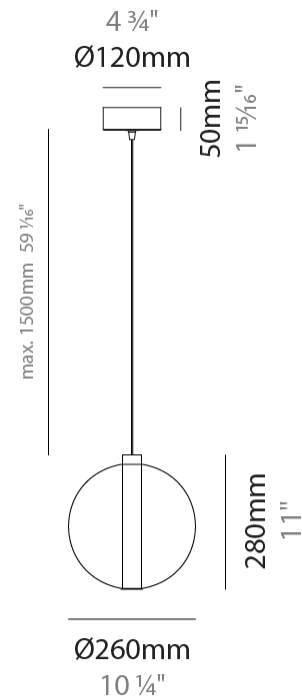

OSCURA - MONOPOINT SUSPENSION

D141217-

base number Finish
Options

1. To build a product code in our configurator select the specify button on the base model # product page
2. To build a manual product code on this datasheet choose from the options listed below in blue font and add the suffix to the base model #

GENERAL

Series: Oscura
Subseries: Oscura - Monopoint
Brand: Cangini & Tucci
Division: Design
Mounting Type: Suspension
Mounting Location: Ceiling
Subcategory: Pendant

PHYSICAL

Shape: Round
Diameter (mm): 260
Diameter (in): 10 ¼
Height (mm): 280
Height (in): 11
Max. Overall Height (mm): 1780
Max. Overall Height (in): 70 ⅞
Light Distribution: Omnidirectional
Weight (kg): 1.000
Weight (lbs): 2.2
Fixture Finish: [AMB](#) / [BLK](#) / [BRZ](#) / [GLD](#) / [GRN](#) / [PNK](#) / [RGD](#) / [RUB](#) / [SKB](#) / [SMK](#) / [STE](#) / [TOB](#) / [TRA](#)
Holder Finish: CHR
Fixture Material: Glass / Metal
Cable Details: 1500mm cable

ELECTRICAL

Number of Lamps: 1
Lamp Type: LED Retrofit
Bulb Included: Bulb Not Included
Total Output Wattage (W): 4
Max. Wattage Per Lamp (W): 1
Lamp Base: G9
Input Voltage (V): 120

LED

OPTICAL

RATINGS AND CERTIFICATIONS

Certified By: Certified for North American Standards
IP rating: IP20

PROJECT
TYPE
SPECIFIER
QUANTITY
DATE