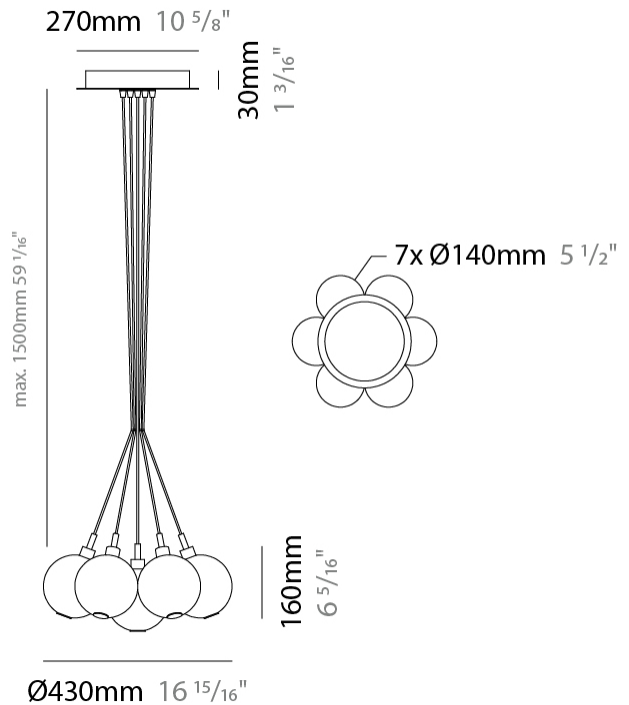

PROJECT	
TYPE	
SPECIFIER	
QUANTITY	
DATE	

OSCURA - 7 LIGHT CLUSTER SUSPENSION

D141138-

base number   Finish
Options

1. To build a product code in our configurator select the specify button on the base model # product page
2. To build a manual product code on this datasheet choose from the options listed below in blue font and add the suffix to the base model #

GENERAL

Series: Oscura
Subseries: Oscura - 7 Light Cluster
Partner: Cangini & Tucci
Division: Design
Installation: Suspension
Product Type: Pendant
Mounting Location: Ceiling

PHYSICAL

Shape: Round
Diameter (mm): 430
Diameter (in): 16 ¹⁵/₁₆
Height (mm): 160
Height (in): 6 ⁵/₁₆
Max. Overall Height (mm): 1660
Max. Overall Height (in): 65 ³/₈
Weight (kg): 4
Weight (lbs): 8.82
Fixture Finish: [AMB / BLK / BRZ / GLD / GRN / PNK / RGD / RUB / SKB / SMK / STE / TOB / TRA](#)
Holder Finish: PSS
Fixture Material: Glass / Metal
Primary Material: Glass - Borosilicate
Cable Details: 1500mm cable

ELECTRICAL

Number of Lamps: 7
Lamp Type: LED Retrofit
Bulb Included: Bulb Not Included
Total Output Wattage (W): 28
Max. Wattage Per Lamp (W): 4
Lamp Base: G9
Input Voltage (V): 120

LED

OPTICAL

RATINGS AND CERTIFICATIONS

Certified By: Certified for North American Standards
IP rating: IP20