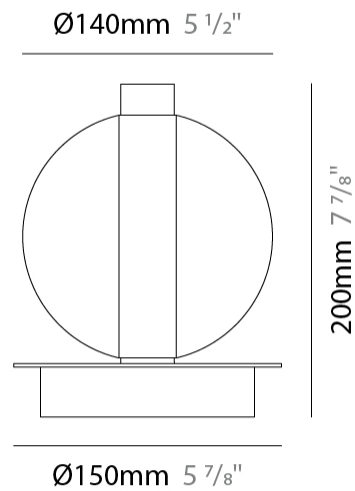

PROJECT
TYPE
SPECIFIER
QUANTITY
DATE

OSCURA PORTABLE

D144027-

base number Finish
Options

1. To build a product code in our configurator select the specify button on the base model # product page
2. To build a manual product code on this datasheet choose from the options listed below in blue font and add the suffix to the base model #

GENERAL

Series: Oscura
Partner: Cangini & Tucci
Division: Design
Installation: Portable
Product Type: Table
Mounting Location: Table

PHYSICAL

Shape: Round
Diameter (mm): 150
Diameter (in): 5 7/8
Height (mm): 200
Height (in): 7 7/8
Weight (kg): 0.835
Weight (lbs): 1.84
Fixture Finish: [AMB](#) / [BLK](#) / [BRZ](#) / [GLD](#) / [GRN](#) / [PNK](#) / [RGD](#) / [RUB](#) / [SKB](#) / [SMK](#) / [STE](#) / [TOB](#) / [TRA](#)
Holder Finish: CHR
Fixture Material: Glass / Metal
Primary Material: Glass - Borosilicate

ELECTRICAL

Number of Lamps: 1
Lamp Type: LED Retrofit
Bulb Included: Bulb Not Included
Max. Wattage Per Lamp (W): 4
Lamp Base: G9
Input Voltage (V): 120

LED

OPTICAL

RATINGS AND CERTIFICATIONS

Certified By: Certified for North American Standards
IP rating: IP20