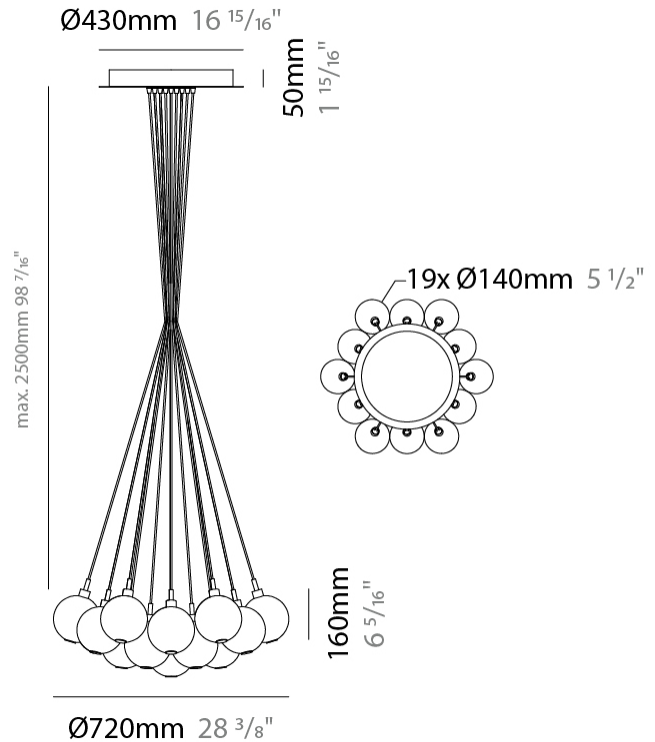

PROJECT	
TYPE	
SPECIFIER	
QUANTITY	
DATE	

OSCURA - 19 LIGHT CLUSTER SUSPENSION

D141139-

base number Finish
Options

1. To build a product code in our configurator select the specify button on the base model # product page
2. To build a manual product code on this datasheet choose from the options listed below in blue font and add the suffix to the base model #

GENERAL

Series: Oscura
Subseries: Oscura - 19 Light Cluster
Brand: Cangini & Tucci
Division: Design
Mounting Type: Suspension
Mounting Location: Ceiling
Subcategory: Pendant

PHYSICAL

Shape: Round
Diameter (mm): 720
Diameter (in): 28 3/8
Height (mm): 160
Height (in): 5 7/8
Max. Overall Height (mm): 2660
Max. Overall Height (in): 64 15/16
Light Distribution: Omnidirectional
Weight (kg): 9.5
Weight (lbs): 20.94
Fixture Finish: [AMB](#) / [BLK](#) / [BRZ](#) / [GLD](#) / [GRN](#) / [PNK](#) / [RGD](#) / [RUB](#) / [SKB](#) / [SMK](#) / [STE](#) / [TOB](#) / [TRA](#)
Holder Finish: PSS
Fixture Material: Glass / Metal
Cable Details: 2500mm cable

ELECTRICAL

Number of Lamps: 19
Lamp Type: LED Retrofit
Bulb Included: Bulb Not Included
Total Output Wattage (W): 76
Max. Wattage Per Lamp (W): 4
Lamp Base: G9
Input Voltage (V): 120

LED

OPTICAL

RATINGS AND CERTIFICATIONS

Certified By: Certified for North American Standards
IP rating: IP20