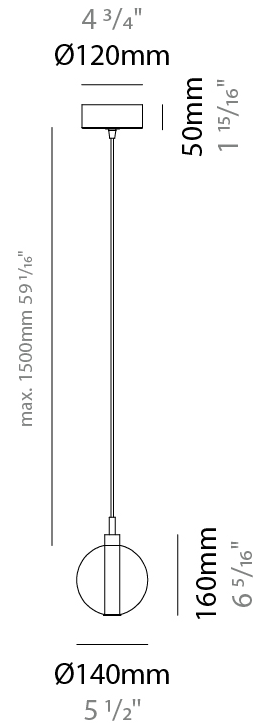

OSCURA - MONOPOINT SUSPENSION

D141135-

base number   Finish
Options

1. To build a product code in our configurator select the specify button on the base model # product page
2. To build a manual product code on this datasheet choose from the options listed below in blue font and add the suffix to the base model #

GENERAL

Series: Oscura
Subseries: Oscura - Monopoint
Brand: Cangini & Tucci
Division: Design
Mounting Type: Suspension
Mounting Location: Ceiling
Subcategory: Pendant

PHYSICAL

Shape: Round
Diameter (mm): 140
Diameter (in): 5 1/2
Height (mm): 160
Height (in): 6 5/16
Max. Overall Height (mm): 1660
Max. Overall Height (in): 65 3/8
Light Distribution: Omnidirectional
Weight (kg): 0.51
Weight (lbs): 1.12
Fixture Finish: AMB / BLK / BRZ / GLD / GRN / PNK / RGD / RUB / SKB / SMK / STE / TOB / TRA
Holder Finish: CHR
Fixture Material: Glass / Metal
Cable Details: 1500mm cable

ELECTRICAL

Number of Lamps: 1
Lamp Type: LED Retrofit
Bulb Included: Bulb Not Included
Max. Wattage Per Lamp (W): 4
Lamp Base: G9
Input Voltage (V): 120

LED

OPTICAL

RATINGS AND CERTIFICATIONS

Certified By: Certified for North American Standards
IP rating: IP20

PROJECT	_____
TYPE	_____
SPECIFIER	_____
QUANTITY	_____
DATE	_____