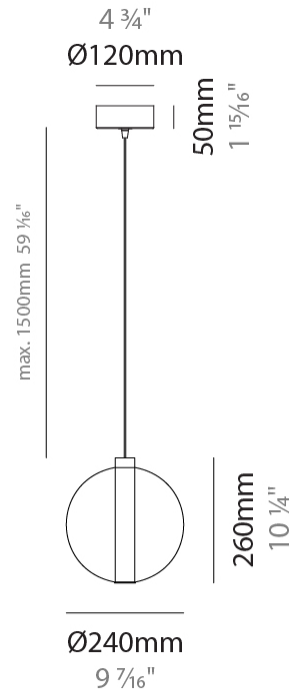

PROJECT
TYPE
SPECIFIER
QUANTITY
DATE

OSCURA - MONOPOINT SUSPENSION

D141216-

base number Finish
Options

1. To build a product code in our configurator select the specify button on the base model # product page
2. To build a manual product code on this datasheet choose from the options listed below in blue font and add the suffix to the base model #

GENERAL

Series: Oscura
Subseries: Oscura - Monopoint
Brand: Cangiini & Tucci
Division: Design
Mounting Type: Suspension
Mounting Location: Ceiling
Subcategory: Pendant

PHYSICAL

Shape: Round
Diameter (mm): 240
Diameter (in): 9 ⁷/₁₆
Height (mm): 260
Height (in): 10 ¹/₄
Max. Overall Height (mm): 1760
Max. Overall Height (in): 69 ⁵/₁₆
Light Distribution: Omnidirectional
Weight (kg): 0.925
Weight (lbs): 2.04
Fixture Finish: [AMB](#) / [BLK](#) / [BRZ](#) / [GLD](#) / [GRN](#) / [PNK](#) / [RGD](#) / [RUB](#) / [SKB](#) / [SMK](#) / [STE](#) / [TOB](#) / [TRA](#)
Holder Finish: CHR
Fixture Material: Glass / Metal
Cable Details: 1500mm cable

ELECTRICAL

Number of Lamps: 1
Lamp Type: LED Retrofit
Bulb Included: Bulb Not Included
Total Output Wattage (W): 4
Max. Wattage Per Lamp (W): 1
Lamp Base: G9
Input Voltage (V): 120

LED

OPTICAL

RATINGS AND CERTIFICATIONS

Certified By: Certified for North American Standards
IP rating: IP20