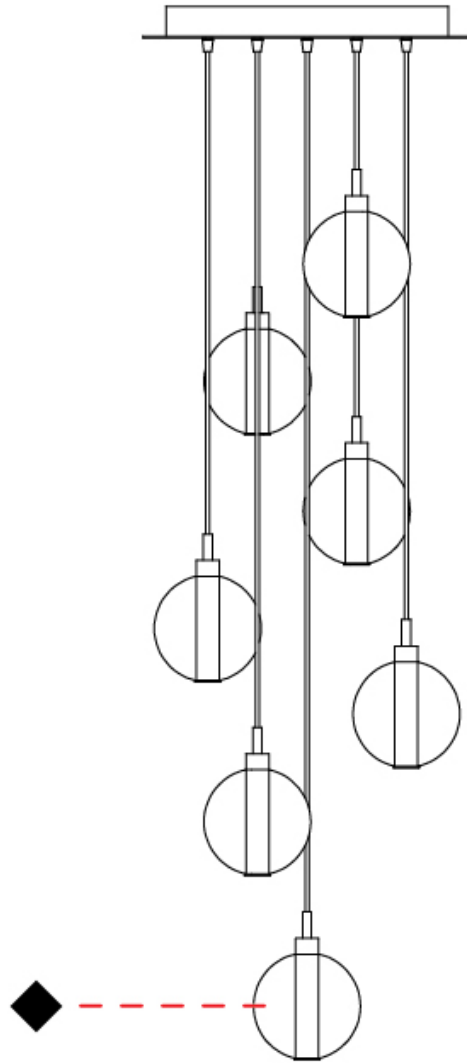

OSCURA - 7 LIGHT MULTIPLE SUSPENSION

D141143-

PROJECT

TYPE

SPECIFIER

QUANTITY

DATE

D