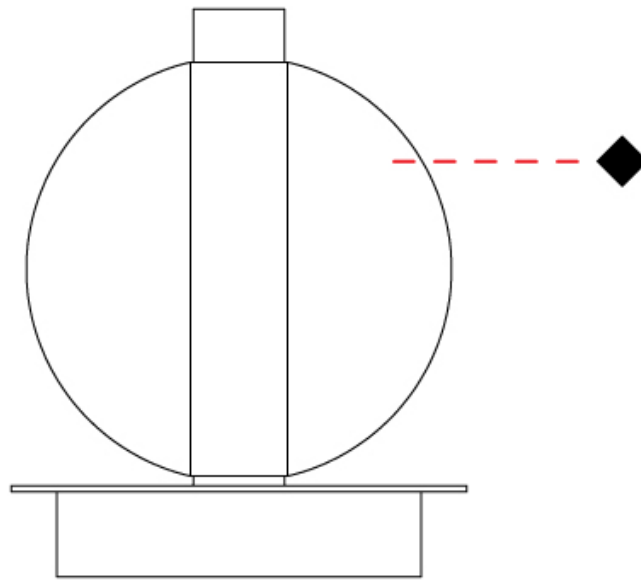

D144027-

PROJECT

TYPE

SPECIFIER

QUANTITY

DATE

D