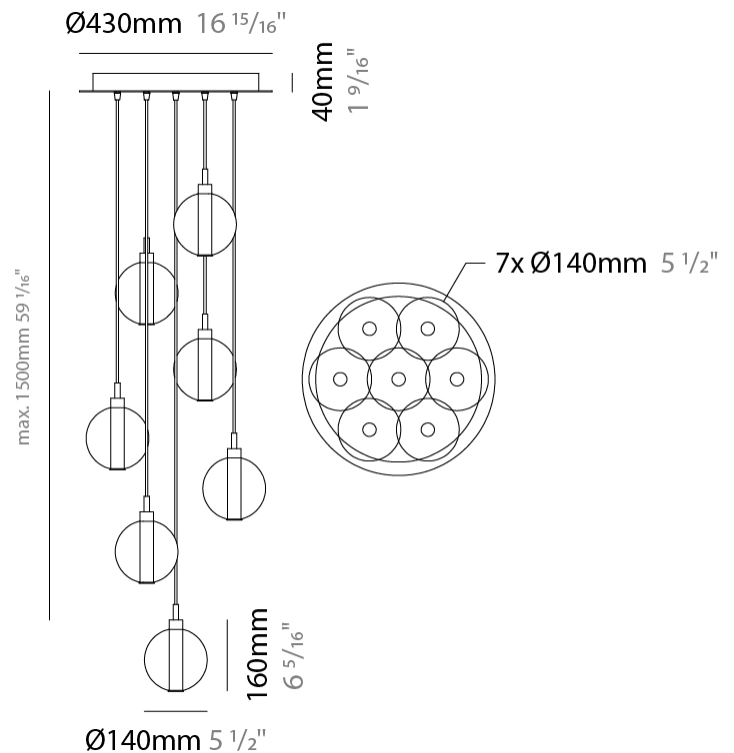

PROJECT	
TYPE	
SPECIFIER	
QUANTITY	
DATE	

OSCURA - 7 LIGHT MULTIPLE SUSPENSION

D141143-

base number   Finish
Options

1. To build a product code in our configurator select the specify button on the base model # product page
2. To build a manual product code on this datasheet choose from the options listed below in blue font and add the suffix to the base model #

GENERAL

Series: Oscura
Subseries: Oscura - 7 Light Multiple
Partner: Cangini & Tucci
Division: Design
Installation: Suspension
Product Type: Pendant
Mounting Location: Ceiling

PHYSICAL

Shape: Round
Diameter (mm): 460
Diameter (in): 18 7/8
Height (mm): 160
Height (in): 5 7/8
Max. Overall Height (mm): 1660
Max. Overall Height (in): 64 15/16
Weight (kg): 4.9
Weight (lbs): 10.8
Fixture Finish: [AMB / BLK / BRZ / GLD / GRN / PNK / RGD / RUB / SKB / SMK / STE / TOB / TRA](#)
Holder Finish: PSS
Fixture Material: Glass / Metal
Primary Material: Glass - Borosilicate
Cable Details: 1500mm cable

ELECTRICAL

Number of Lamps: 7
Lamp Type: LED Retrofit
Bulb Included: Bulb Not Included
Total Output Wattage (W): 28
Max. Wattage Per Lamp (W): 4
Lamp Base: G9
Input Voltage (V): 120

LED

OPTICAL

RATINGS AND CERTIFICATIONS

Certified By: Certified for North American Standards
IP rating: IP20