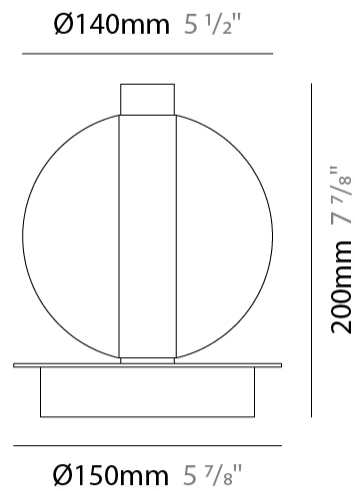

PROJECT
TYPE
SPECIFIER
QUANTITY
DATE

OSCURA PORTABLE

D144027-

base number   Finish
Options

1. To build a product code in our configurator select the specify button on the base model # product page
2. To build a manual product code on this datasheet choose from the options listed below in blue font and add the suffix to the base model #

GENERAL

Series: Oscura
Brand: Cangini & Tucci
Division: Design
Mounting Type: Portable
Mounting Location: Table
Subcategory: Ambient

PHYSICAL

Shape: Round
Diameter (mm): 150
Diameter (in): 5 7/8
Height (mm): 200
Height (in): 7 7/8
Light Distribution: Omnidirectional
Weight (kg): 0.835
Weight (lbs): 1.84
Fixture Finish: [AMB](#) / [BLK](#) / [BRZ](#) / [GLD](#) / [GRN](#) / [PNK](#) / [RGD](#) / [RUB](#) / [SKB](#) / [SMK](#) / [STE](#) / [TOB](#) / [TRA](#)
Holder Finish: CHR
Fixture Material: Glass / Metal

ELECTRICAL

Number of Lamps: 1
Lamp Type: LED Retrofit
Bulb Included: Bulb Not Included
Max. Wattage Per Lamp (W): 4
Lamp Base: G9
Input Voltage (V): 120

LED

OPTICAL

RATINGS AND CERTIFICATIONS

Certified By: Certified for North American Standards
IP rating: IP20