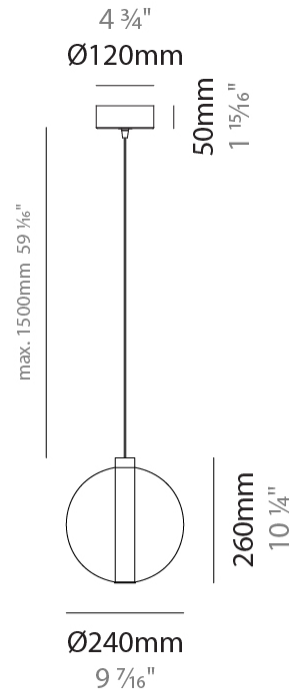

OSCURA - MONOPOINT SUSPENSION

D141216-

base number Finish
Options

1. To build a product code in our configurator select the specify button on the base model # product page
2. To build a manual product code on this datasheet choose from the options listed below in blue font and add the suffix to the base model #

GENERAL

Series: Oscura
Subseries: Oscura - Monopoint
Partner: Cangini & Tucci
Division: Design
Installation: Suspension
Product Type: Pendant
Mounting Location: Ceiling

PHYSICAL

Shape: Round
Diameter (mm): 240
Diameter (in): 9 ⁷/₁₆
Height (mm): 260
Height (in): 10 ¹/₄
Max. Overall Height (mm): 1760
Max. Overall Height (in): 69 ⁵/₁₆
Weight (kg): 0.925
Weight (lbs): 2.04
[Fixture Finish: AMB / GRN / PNK / RUB / SKB / SMK / TOB / TRA](#)
Holder Finish: CHR
Fixture Material: Glass / Metal
Primary Material: Glass - Borosilicate
Cable Details: 1500mm cable

ELECTRICAL

Number of Lamps: 1
Lamp Type: LED Retrofit
Bulb Included: Bulb Not Included
Total Output Wattage (W): 4
Max. Wattage Per Lamp (W): 1
Lamp Base: G9
Input Voltage (V): 120

LED

OPTICAL

RATINGS AND CERTIFICATIONS

Certified By: Certified for North American Standards
IP rating: IP20

PROJECT
TYPE
SPECIFIER
QUANTITY
DATE