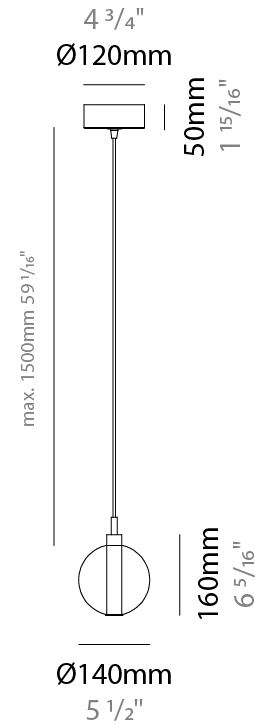

OSCURA - MONOPOINT SUSPENSION

D141135-

base number Finish
Options

1. To build a product code in our configurator select the specify button on the base model # product page
2. To build a manual product code on this datasheet choose from the options listed below in blue font and add the suffix to the base model #

GENERAL

Series: Oscura
Subseries: Oscura - Monopoint
Partner: Cangini & Tucci
Division: Design
Installation: Suspension
Product Type: Pendant
Mounting Location: Ceiling

PHYSICAL

Shape: Round
Diameter (mm): 140
Diameter (in): 5 1/2
Height (mm): 160
Height (in): 6 5/16
Max. Overall Height (mm): 1660
Max. Overall Height (in): 65 3/8
Weight (kg): 0.51
Weight (lbs): 1.12
[Fixture Finish: AMB / BLK / BRZ / GLD / GRN / PNK / RGD / RUB / SKB / SMK / STE / TOB / TRA](#)
Holder Finish: CHR
Fixture Material: Glass / Metal
Primary Material: Glass - Borosilicate
Cable Details: 1500mm cable

ELECTRICAL

Number of Lamps: 1
Lamp Type: LED Retrofit
Bulb Included: Bulb Not Included
Max. Wattage Per Lamp (W): 4
Lamp Base: G9
Input Voltage (V): 120

LED

OPTICAL

RATINGS AND CERTIFICATIONS

Certified By: Certified for North American Standards
IP rating: IP20

PROJECT
TYPE
SPECIFIER
QUANTITY
DATE