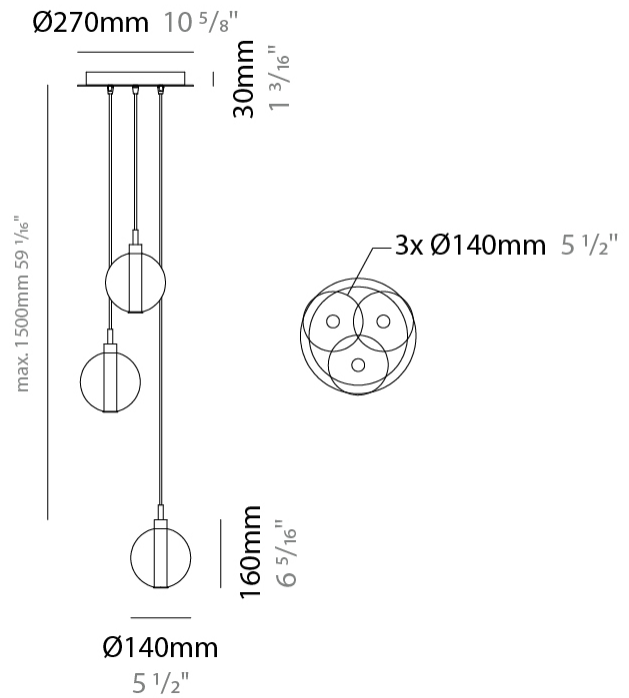

PROJECT
TYPE
SPECIFIER
QUANTITY
DATE

OSCURA - 3 LIGHT MULTIPLE SUSPENSION

D141141-

base number Finish
Options

1. To build a product code in our configurator select the specify button on the base model # product page
2. To build a manual product code on this datasheet choose from the options listed below in blue font and add the suffix to the base model #

GENERAL

Series: Oscura
Subseries: Oscura - 3 Light Multiple
Partner: Cangini & Tucci
Division: Design
Installation: Suspension
Product Type: Pendant
Mounting Location: Ceiling

PHYSICAL

Shape: Round
Diameter (mm): 270
Diameter (in): 10 ⁵/₈
Height (mm): 160
Height (in): 5 ⁷/₈
Max. Overall Height (mm): 1660
Max. Overall Height (in): 64 ¹⁵/₁₆
Weight (kg): 2.2
Weight (lbs): 4.85
Fixture Finish: [AMB / BLK / BRZ / GLD / GRN / PNK / RGD / RUB / SKB / SMK / STE / TOB / TRA](#)
Holder Finish: PSS
Fixture Material: Glass / Metal
Primary Material: Glass - Borosilicate
Cable Details: 1500mm cable

ELECTRICAL

Number of Lamps: 3
Lamp Type: LED Retrofit
Bulb Included: Bulb Not Included
Total Output Wattage (W): 12
Max. Wattage Per Lamp (W): 4
Lamp Base: G9
Input Voltage (V): 120

LED

OPTICAL

RATINGS AND CERTIFICATIONS

Certified By: Certified for North American Standards
IP rating: IP20