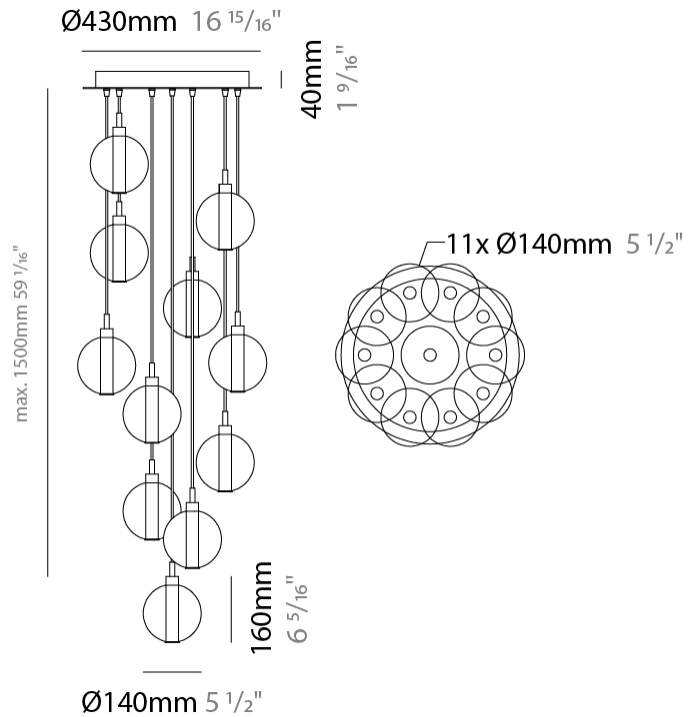

OSCURA - 11 LIGHT MULTIPLE SUSPENSION

D141145-

base number   Finish
Options

1. To build a product code in our configurator select the specify button on the base model # product page
2. To build a manual product code on this datasheet choose from the options listed below in blue font and add the suffix to the base model #

GENERAL

Series: Oscura
Subseries: Oscura - 11 Light Multiple
Partner: Cangini & Tucci
Division: Design
Installation: Suspension
Product Type: Pendant
Mounting Location: Ceiling

PHYSICAL

Shape: Round
Diameter (mm): 460
Diameter (in): 18 7/8
Height (mm): 160
Height (in): 5 7/8
Max. Overall Height (mm): 1660
Max. Overall Height (in): 64 15/16
Weight (kg): 6.3
Weight (lbs): 13.9
Fixture Finish: [AMB / BLK / BRZ / GLD / GRN / PNK / RGD / RUB / SKB / SMK / STE / TOB / TRA](#)
Holder Finish: PSS
Fixture Material: Glass / Metal
Primary Material: Glass - Borosilicate
Cable Details: 1500mm cable

ELECTRICAL

Number of Lamps: 11
Lamp Type: LED Retrofit
Bulb Included: Bulb Not Included
Total Output Wattage (W): 44
Max. Wattage Per Lamp (W): 4
Lamp Base: G9
Input Voltage (V): 120

LED

OPTICAL

RATINGS AND CERTIFICATIONS

Certified By: Certified for North American Standards
IP rating: IP20