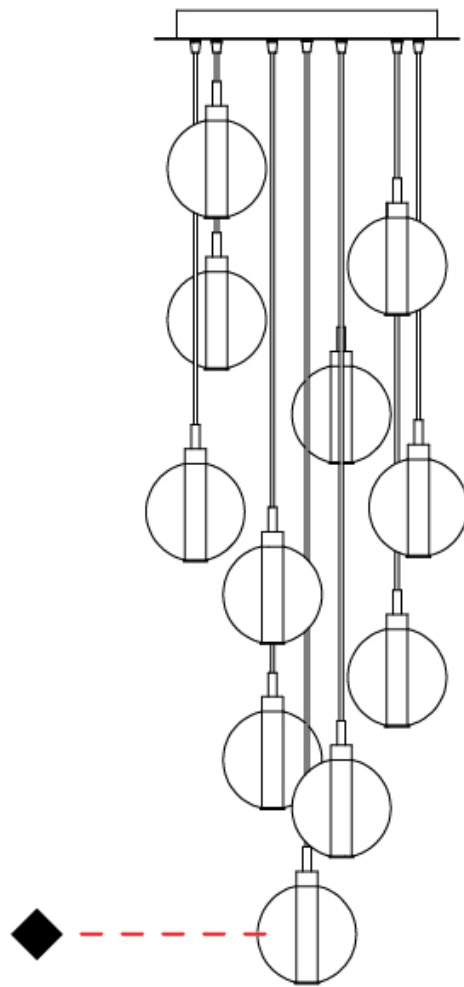

OSCURA - 11 LIGHT MULTIPLE SUSPENSION

D141145-

PROJECT

TYPE

SPECIFIER

QUANTITY

DATE

D