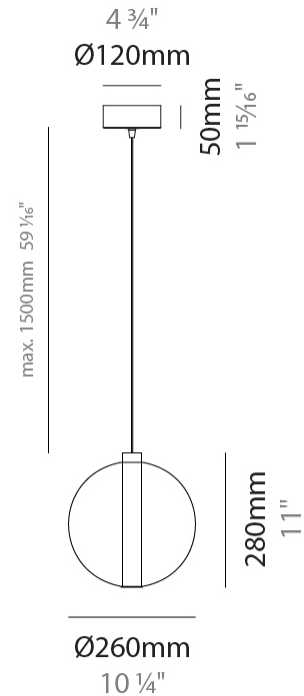

OSCURA - MONOPOINT SUSPENSION

D141217-

base number   Finish
Options

1. To build a product code in our configurator select the specify button on the base model # product page
2. To build a manual product code on this datasheet choose from the options listed below in blue font and add the suffix to the base model #

GENERAL

Series: Oscura
Subseries: Oscura - Monopoint
Partner: Cangini & Tucci
Division: Design
Installation: Suspension
Product Type: Pendant
Mounting Location: Ceiling

PHYSICAL

Shape: Round
Diameter (mm): 260
Diameter (in): 10 3/4
Height (mm): 280
Height (in): 11
Max. Overall Height (mm): 1780
Max. Overall Height (in): 70 1/16
Weight (kg): 1.000
Weight (lbs): 2.2
[Fixture Finish: AMB / GRN / PNK / RUB / SKB / SMK / TOB / TRA](#)
Holder Finish: CHR
Fixture Material: Glass / Metal
Primary Material: Glass - Borosilicate
Cable Details: 1500mm cable

ELECTRICAL

Number of Lamps: 1
Lamp Type: LED Retrofit
Bulb Included: Bulb Not Included
Total Output Wattage (W): 4
Max. Wattage Per Lamp (W): 1
Lamp Base: G9
Input Voltage (V): 120

LED

OPTICAL

RATINGS AND CERTIFICATIONS

Certified By: Certified for North American Standards
IP rating: IP20

PROJECT
TYPE
SPECIFIER
QUANTITY
DATE