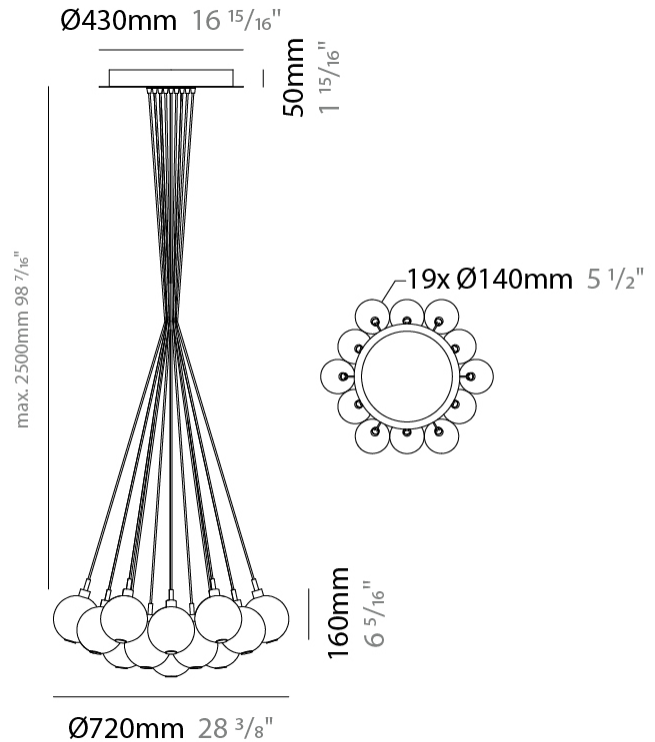

PROJECT	
TYPE	
SPECIFIER	
QUANTITY	
DATE	

OSCURA - 19 LIGHT CLUSTER SUSPENSION

D141139-

base number Finish
Options

1. To build a product code in our configurator select the specify button on the base model # product page
2. To build a manual product code on this datasheet choose from the options listed below in blue font and add the suffix to the base model #

GENERAL

Series: Oscura
Subseries: Oscura - 19 Light Cluster
Partner: Cangini & Tucci
Division: Design
Installation: Suspension
Product Type: Pendant
Mounting Location: Ceiling

PHYSICAL

Shape: Round
Diameter (mm): 720
Diameter (in): 28 3/8
Height (mm): 160
Height (in): 5 7/8
Max. Overall Height (mm): 2660
Max. Overall Height (in): 64 15/16
Weight (kg): 9.5
Weight (lbs): 20.94
Fixture Finish: [AMB / BLK / BRZ / GLD / GRN / PNK / RGD / RUB / SKB / SMK / STE / TOB / TRA](#)
Holder Finish: PSS
Fixture Material: Glass / Metal
Primary Material: Glass - Borosilicate
Cable Details: 2500mm cable

ELECTRICAL

Number of Lamps: 19
Lamp Type: LED Retrofit
Bulb Included: Bulb Not Included
Total Output Wattage (W): 76
Max. Wattage Per Lamp (W): 4
Lamp Base: G9
Input Voltage (V): 120

LED

OPTICAL

RATINGS AND CERTIFICATIONS

Certified By: Certified for North American Standards
IP rating: IP20