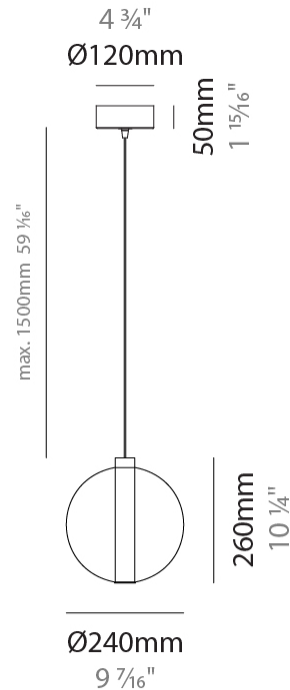

OSCURA - MONOPOINT SUSPENSION

D141216-

base number Finish
Options

1. To build a product code in our configurator select the specify button on the base model # product page
2. To build a manual product code on this datasheet choose from the options listed below in blue font and add the suffix to the base model #

GENERAL

Series: Oscura
Subseries: Oscura - Monopoint
Partner: Cangini & Tucci
Division: Design
Installation: Suspension
Product Type: Pendant
Mounting Location: Ceiling

PHYSICAL

Shape: Round
Diameter (mm): 240
Diameter (in): 9 ⁷/₁₆
Height (mm): 260
Height (in): 10 ¹/₄
Max. Overall Height (mm): 1760
Max. Overall Height (in): 69 ⁵/₁₆
Weight (kg): 0.925
Weight (lbs): 2.04
Fixture Finish: [AMB / GRN / PNK / RUB / SKB / SMK / TOB / TRA](#)
Holder Finish: CHR
Fixture Material: Glass / Metal
Primary Material: Glass - Borosilicate
Cable Details: 1500mm cable

ELECTRICAL

Number of Lamps: 1
Lamp Type: LED Retrofit
Bulb Included: Bulb Not Included
Total Output Wattage (W): 4
Max. Wattage Per Lamp (W): 1
Lamp Base: G9
Input Voltage (V): 120

LED

OPTICAL

RATINGS AND CERTIFICATIONS

Certified By: Certified for North American Standards
IP rating: IP20

PROJECT
TYPE
SPECIFIER
QUANTITY
DATE