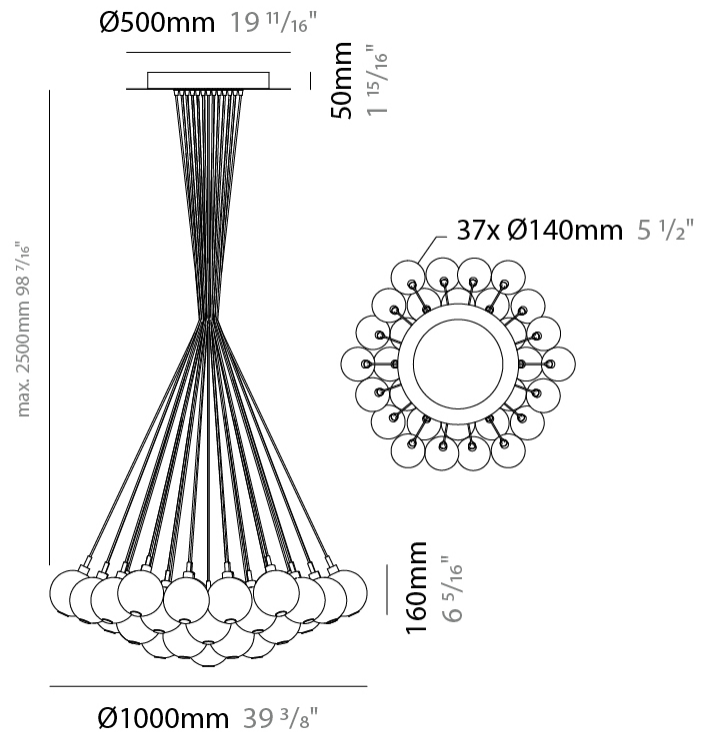

PROJECT	
TYPE	
SPECIFIER	
QUANTITY	
DATE	

OSCURA - 37 LIGHT CLUSTER SUSPENSION

D141140-

base number Finish
Options

1. To build a product code in our configurator select the specify button on the base model # product page
2. To build a manual product code on this datasheet choose from the options listed below in blue font and add the suffix to the base model #

GENERAL

Series: Oscura
Subseries: Oscura - 37 Light Cluster
Brand: Cangini & Tucci
Division: Design
Mounting Type: Suspension
Mounting Location: Ceiling
Subcategory: Pendant

PHYSICAL

Shape: Round
Diameter (mm): 1000
Diameter (in): 39 3/8
Height (mm): 160
Height (in): 5 7/8
Max. Overall Height (mm): 2660
Max. Overall Height (in): 64 15/16
Light Distribution: Omnidirectional
Weight (kg): 18.20
Weight (lbs): 40.12
Fixture Finish: [AMB](#) / [BLK](#) / [BRZ](#) / [GLD](#) / [GRN](#) / [PNK](#) / [RGD](#) / [RUB](#) / [SKB](#) / [SMK](#) / [STE](#) / [TOB](#) / [TRA](#)
Holder Finish: PSS
Fixture Material: Glass / Metal
Cable Details: 2500mm cable

ELECTRICAL

Number of Lamps: 37
Lamp Type: LED Retrofit
Bulb Included: Bulb Not Included
Total Output Wattage (W): 148
Max. Wattage Per Lamp (W): 4
Lamp Base: G9
Input Voltage (V): 120

LED

OPTICAL

RATINGS AND CERTIFICATIONS

Certified By: Certified for North American Standards
IP rating: IP20