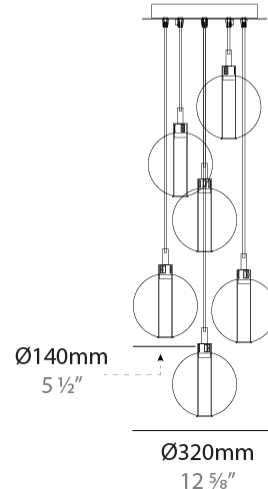

Ø270mm 10 ⁵/₈"