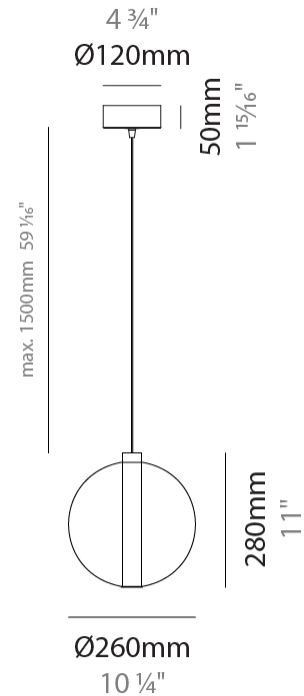

OSCURA - MONOPOINT SUSPENSION

D141217-

base number Finish
Options

1. To build a product code in our configurator select the specify button on the base model # product page
2. To build a manual product code on this datasheet choose from the options listed below in blue font and add the suffix to the base model #

GENERAL

Series: Oscura
Subseries: Oscura - Monopoint
Partner: Cangini & Tucci
Division: Design
Installation: Suspension
Product Type: Pendant
Mounting Location: Ceiling

PHYSICAL

Shape: Round
Diameter (mm): 260
Diameter (in): 10 ¼"
Height (mm): 280
Height (in): 11"
Max. Overall Height (mm): 1780
Max. Overall Height (in): 70 ⅞"
Weight (kg): 1.000
Weight (lbs): 2.2
Fixture Finish: [AMB / GRN / PNK / RUB / SKB / SMK / TOB / TRA](#)
Holder Finish: CHR
Fixture Material: Glass / Metal
Primary Material: Glass - Borosilicate
Cable Details: 1500mm cable

ELECTRICAL

Number of Lamps: 1
Lamp Type: LED Retrofit
Bulb Included: Bulb Not Included
Total Output Wattage (W): 4
Max. Wattage Per Lamp (W): 1
Lamp Base: G9
Input Voltage (V): 120

LED

OPTICAL

RATINGS AND CERTIFICATIONS

Certified By: Certified for North American Standards
IP rating: IP20

PROJECT
TYPE
SPECIFIER
QUANTITY
DATE