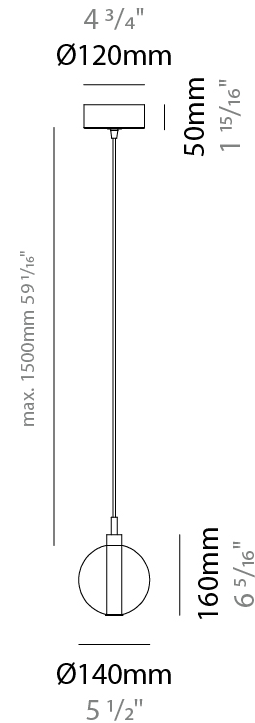

OSCURA - MONOPOINT SUSPENSION

D141135-

base number   Finish
Options

1. To build a product code in our configurator select the specify button on the base model # product page
2. To build a manual product code on this datasheet choose from the options listed below in blue font and add the suffix to the base model #

GENERAL

Series: Oscura
Subseries: Oscura - Monopoint
Brand: Cangini & Tucci
Division: Design
Mounting Type: Suspension
Mounting Location: Ceiling
Subcategory: Pendant

PHYSICAL

Shape: Round
Diameter (mm): 140
Diameter (in): 5 1/2
Height (mm): 160
Height (in): 6 5/16
Max. Overall Height (mm): 1660
Max. Overall Height (in): 65 3/8
Light Distribution: Omnidirectional
Weight (kg): 0.51
Weight (lbs): 1.12
Fixture Finish: AMB / BLK / BRZ / GLD / GRN / PNK / RGD / RUB / SKB /
                     SMK / STE / TOB / TRA
Holder Finish: CHR
Fixture Material: Glass / Metal
Cable Details: 1500mm cable

ELECTRICAL

Number of Lamps: 1
Lamp Type: LED Retrofit
Bulb Included: Bulb Not Included
Max. Wattage Per Lamp (W): 4
Lamp Base: G9
Input Voltage (V): 120

LED

OPTICAL

RATINGS AND CERTIFICATIONS

Certified By: Certified for North American Standards
IP rating: IP20

PROJECT	_____
TYPE	_____
SPECIFIER	_____
QUANTITY	_____
DATE	_____