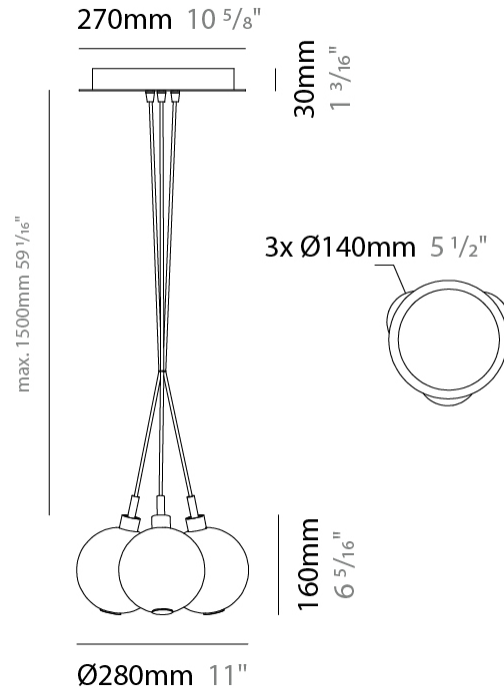

PROJECT	_____
TYPE	_____
SPECIFIER	_____
QUANTITY	_____
DATE	_____

OSCURA - 3 LIGHT CLUSTER SUSPENSION

D141137-

base number   Finish
Options

1. To build a product code in our configurator select the specify button on the base model # product page
2. To build a manual product code on this datasheet choose from the options listed below in blue font and add the suffix to the base model #

GENERAL

Series: Oscura
Subseries: Oscura - 3 Light Cluster
Partner: Cangini & Tucci
Division: Design
Installation: Suspension
Product Type: Pendant
Mounting Location: Ceiling

PHYSICAL

Shape: Round
Diameter (mm): 270
Diameter (in): 10 ⁵/₈
Height (mm): 160
Height (in): 6 ⁵/₁₆
Max. Overall Height (mm): 1660
Max. Overall Height (in): 65 ³/₈
Weight (kg): 2.25
Weight (lbs): 4.96
Fixture Finish: [AMB / BLK / BRZ / GLD / GRN / PNK / RGD / RUB / SKB / SMK / STE / TOB / TRA](#)
Holder Finish: PSS
Fixture Material: Glass / Metal
Primary Material: Glass - Borosilicate
Cable Details: 1500mm cable

ELECTRICAL

Number of Lamps: 3
Lamp Type: LED Retrofit
Bulb Included: Bulb Not Included
Total Output Wattage (W): 12
Max. Wattage Per Lamp (W): 4
Lamp Base: G9
Input Voltage (V): 120

LED

OPTICAL

RATINGS AND CERTIFICATIONS

Certified By: Certified for North American Standards
IP rating: IP20