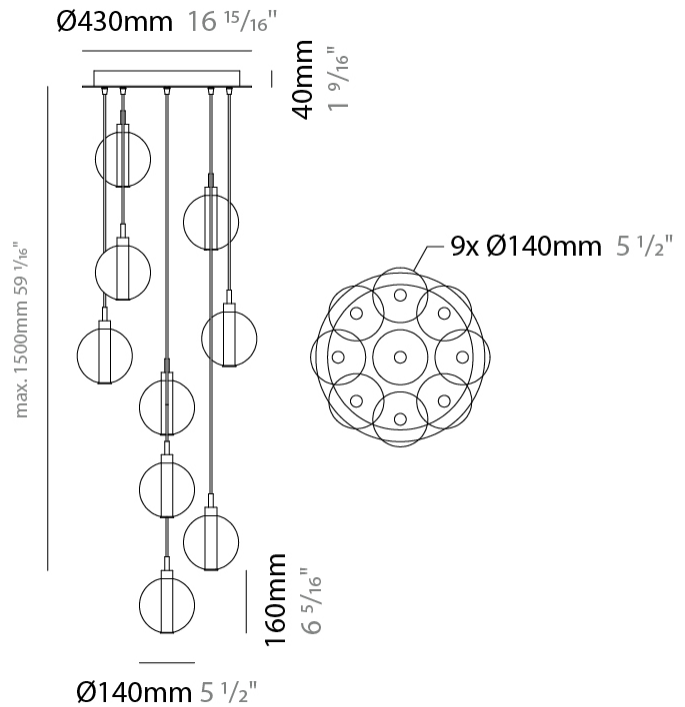

PROJECT	_____
TYPE	_____
SPECIFIER	_____
QUANTITY	_____
DATE	_____

OSCURA - 9 LIGHT MULTIPLE SUSPENSION

D141144-

base number Finish
Options

1. To build a product code in our configurator select the specify button on the base model # product page
2. To build a manual product code on this datasheet choose from the options listed below in blue font and add the suffix to the base model #

GENERAL

Series: Oscura
Subseries: Oscura - 9 Light Multiple
Partner: Cangini & Tucci
Division: Design
Installation: Suspension
Product Type: Pendant
Mounting Location: Ceiling

PHYSICAL

Shape: Round
Diameter (mm): 460
Diameter (in): 18 7/8
Height (mm): 160
Height (in): 6 5/16
Max. Overall Height (mm): 1660
Max. Overall Height (in): 64 15/16
Weight (kg): 5.6
Weight (lbs): 12.35
Fixture Finish: [AMB / BLK / BRZ / GLD / GRN / PNK / RGD / RUB / SKB / SMK / STE / TOB / TRA](#)
Holder Finish: PSS
Fixture Material: Glass / Metal
Primary Material: Glass - Borosilicate
Cable Details: 1500mm cable

ELECTRICAL

Number of Lamps: 9
Lamp Type: LED Retrofit
Bulb Included: Bulb Not Included
Total Output Wattage (W): 36
Max. Wattage Per Lamp (W): 4
Lamp Base: G9
Input Voltage (V): 120

LED

OPTICAL

RATINGS AND CERTIFICATIONS

Certified By: Certified for North American Standards
IP rating: IP20