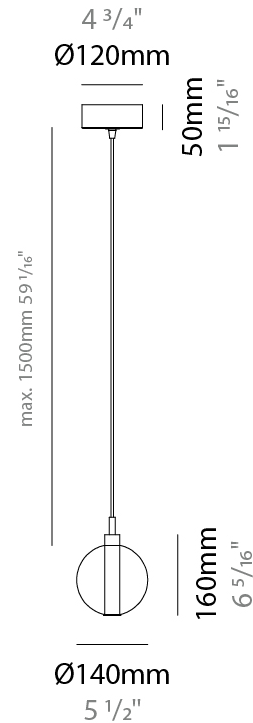

OSCURA - MONOPOINT SUSPENSION

D141135-

base number   Finish
Options

1. To build a product code in our configurator select the specify button on the base model # product page
2. To build a manual product code on this datasheet choose from the options listed below in blue font and add the suffix to the base model #

GENERAL

Series: Oscura
Subseries: Oscura - Monopoint
Partner: Cangini & Tucci
Division: Design
Installation: Suspension
Product Type: Pendant
Mounting Location: Ceiling

PHYSICAL

Shape: Round
Diameter (mm): 140
Diameter (in): 5 1/2
Height (mm): 160
Height (in): 6 5/16
Max. Overall Height (mm): 1660
Max. Overall Height (in): 65 3/8
Weight (kg): 0.51
Weight (lbs): 1.12
Fixture Finish: [AMB / BLK / BRZ / GLD / GRN / PNK / RGD / RUB / SKB / SMK / STE / TOB / TRA](#)
Holder Finish: CHR
Fixture Material: Glass / Metal
Primary Material: Glass - Borosilicate
Cable Details: 1500mm cable

ELECTRICAL

Number of Lamps: 1
Lamp Type: LED Retrofit
Bulb Included: Bulb Not Included
Max. Wattage Per Lamp (W): 4
Lamp Base: G9
Input Voltage (V): 120

LED

OPTICAL

RATINGS AND CERTIFICATIONS

Certified By: Certified for North American Standards
IP rating: IP20

PROJECT	_____
TYPE	_____
SPECIFIER	_____
QUANTITY	_____
DATE	_____