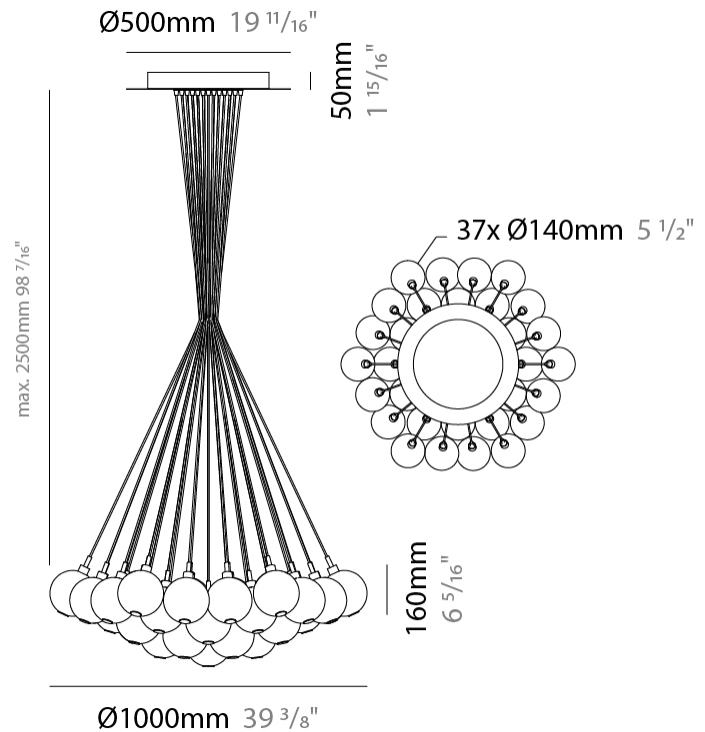

PROJECT	
TYPE	
SPECIFIER	
QUANTITY	
DATE	

OSCURA - 37 LIGHT CLUSTER SUSPENSION

D141140-

base number   Finish
Options

1. To build a product code in our configurator select the specify button on the base model # product page
2. To build a manual product code on this datasheet choose from the options listed below in blue font and add the suffix to the base model #

GENERAL

Series: Oscura
Subseries: Oscura - 37 Light Cluster
Partner: Cangini & Tucci
Division: Design
Installation: Suspension
Product Type: Pendant
Mounting Location: Ceiling

PHYSICAL

Shape: Round
Diameter (mm): 1000
Diameter (in): 39 3/8
Height (mm): 160
Height (in): 5 7/8
Max. Overall Height (mm): 2660
Max. Overall Height (in): 64 15/16
Weight (kg): 18.20
Weight (lbs): 40.12
Fixture Finish: [AMB / BLK / BRZ / GLD / GRN / PNK / RGD / RUB / SKB / SMK / STE / TOB / TRA](#)
Holder Finish: PSS
Fixture Material: Glass / Metal
Primary Material: Glass - Borosilicate
Cable Details: 2500mm cable

ELECTRICAL

Number of Lamps: 37
Lamp Type: LED Retrofit
Bulb Included: Bulb Not Included
Total Output Wattage (W): 148
Max. Wattage Per Lamp (W): 4
Lamp Base: G9
Input Voltage (V): 120

LED

OPTICAL

RATINGS AND CERTIFICATIONS

Certified By: Certified for North American Standards
IP rating: IP20