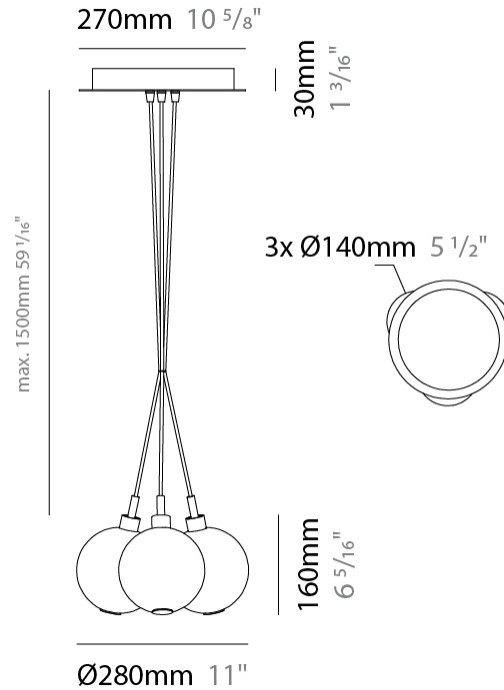

PROJECT	
TYPE	
SPECIFIER	
QUANTITY	
DATE	

OSCURA - 3 LIGHT CLUSTER SUSPENSION

D141137-

base number Finish
Options

1. To build a product code in our configurator select the specify button on the base model # product page
2. To build a manual product code on this datasheet choose from the options listed below in blue font and add the suffix to the base model #

GENERAL

Series: Oscura
Subseries: Oscura - 3 Light Cluster
Brand: Cangini & Tucci
Division: Design
Mounting Type: Suspension
Mounting Location: Ceiling
Subcategory: Pendant

PHYSICAL

Shape: Round
Diameter (mm): 270
Diameter (in): 10 ⁵/₈
Height (mm): 160
Height (in): 6 ⁵/₁₆
Max. Overall Height (mm): 1660
Max. Overall Height (in): 65 ³/₈
Light Distribution: Omnidirectional
Weight (kg): 2.25
Weight (lbs): 4.96
Fixture Finish: [AMB](#) / [BLK](#) / [BRZ](#) / [GLD](#) / [GRN](#) / [PNK](#) / [RGD](#) / [RUB](#) / [SKB](#) / [SMK](#) / [STE](#) / [TOB](#) / [TRA](#)
Holder Finish: PSS
Fixture Material: Glass / Metal
Cable Details: 1500mm cable

ELECTRICAL

Number of Lamps: 3
Lamp Type: LED Retrofit
Bulb Included: Bulb Not Included
Total Output Wattage (W): 12
Max. Wattage Per Lamp (W): 4
Lamp Base: G9
Input Voltage (V): 120

LED

OPTICAL

RATINGS AND CERTIFICATIONS

Certified By: Certified for North American Standards
IP rating: IP20