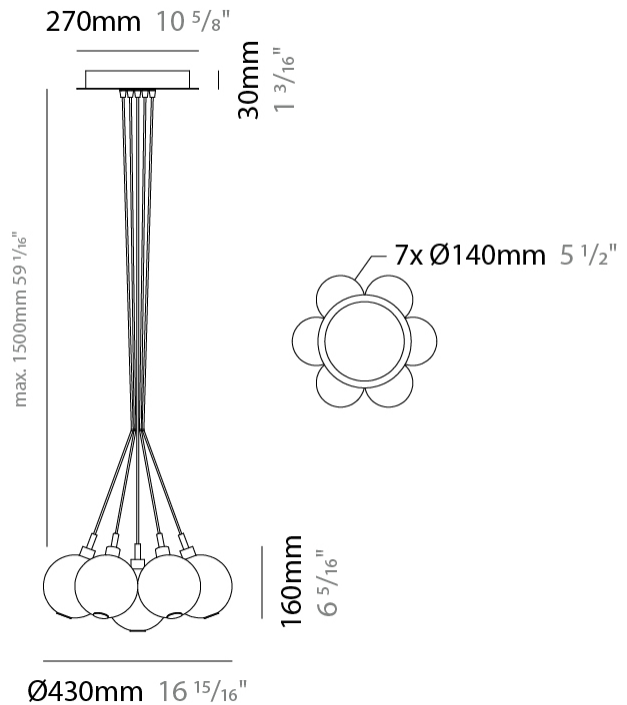

PROJECT	
TYPE	
SPECIFIER	
QUANTITY	
DATE	

OSCURA - 7 LIGHT CLUSTER SUSPENSION

D141138-

base number   Finish
Options

1. To build a product code in our configurator select the specify button on the base model # product page
2. To build a manual product code on this datasheet choose from the options listed below in blue font and add the suffix to the base model #

GENERAL

Series: Oscura
Subseries: Oscura - 7 Light Cluster
Partner: Cangini & Tucci
Division: Design
Installation: Suspension
Product Type: Pendant
Mounting Location: Ceiling

PHYSICAL

Shape: Round
Diameter (mm): 430
Diameter (in): 16 ¹⁵/₁₆
Height (mm): 160
Height (in): 6 ⁵/₁₆
Max. Overall Height (mm): 1660
Max. Overall Height (in): 65 ³/₈
Weight (kg): 4
Weight (lbs): 8.82
Fixture Finish: [AMB / BLK / BRZ / GLD / GRN / PNK / RGD / RUB / SKB / SMK / STE / TOB / TRA](#)
Holder Finish: PSS
Fixture Material: Glass / Metal
Primary Material: Glass - Borosilicate
Cable Details: 1500mm cable

ELECTRICAL

Number of Lamps: 7
Lamp Type: LED Retrofit
Bulb Included: Bulb Not Included
Total Output Wattage (W): 28
Max. Wattage Per Lamp (W): 4
Lamp Base: G9
Input Voltage (V): 120

LED

OPTICAL

RATINGS AND CERTIFICATIONS

Certified By: Certified for North American Standards
IP rating: IP20