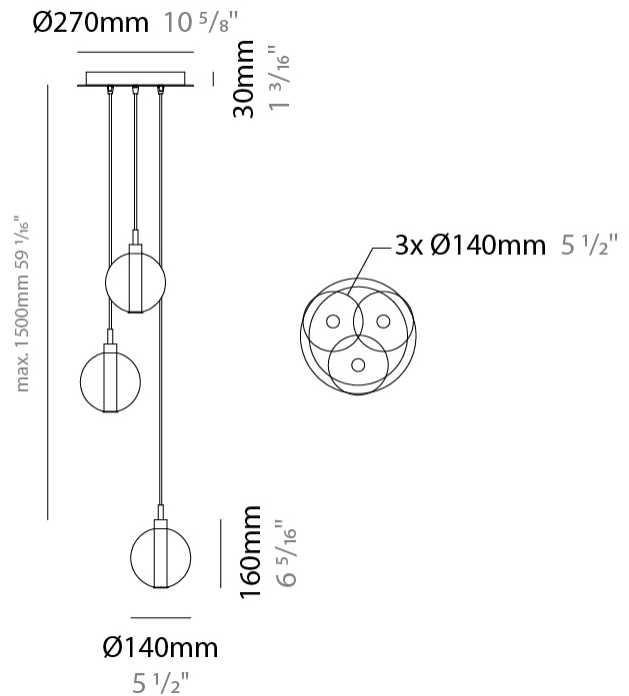

PROJECT
TYPE
SPECIFIER
QUANTITY
DATE

OSCURA - 3 LIGHT MULTIPLE SUSPENSION

D141141-

base number Finish
Options

1. To build a product code in our configurator select the specify button on the base model # product page
2. To build a manual product code on this datasheet choose from the options listed below in blue font and add the suffix to the base model #

GENERAL

Series: Oscura
Subseries: Oscura - 3 Light Multiple
Partner: Cangini & Tucci
Division: Design
Installation: Suspension
Product Type: Pendant
Mounting Location: Ceiling

PHYSICAL

Shape: Round
Diameter (mm): 270
Diameter (in): 10 ⁵/₈
Height (mm): 160
Height (in): 5 ⁷/₈
Max. Overall Height (mm): 1660
Max. Overall Height (in): 64 ¹⁵/₁₆
Weight (kg): 2.2
Weight (lbs): 4.85
Fixture Finish: [AMB / BLK / BRZ / GLD / GRN / PNK / RGD / RUB / SKB / SMK / STE / TOB / TRA](#)
Holder Finish: PSS
Fixture Material: Glass / Metal
Primary Material: Glass - Borosilicate
Cable Details: 1500mm cable

ELECTRICAL

Number of Lamps: 3
Lamp Type: LED Retrofit
Bulb Included: Bulb Not Included
Total Output Wattage (W): 12
Max. Wattage Per Lamp (W): 4
Lamp Base: G9
Input Voltage (V): 120

LED

OPTICAL

RATINGS AND CERTIFICATIONS

Certified By: Certified for North American Standards
IP rating: IP20