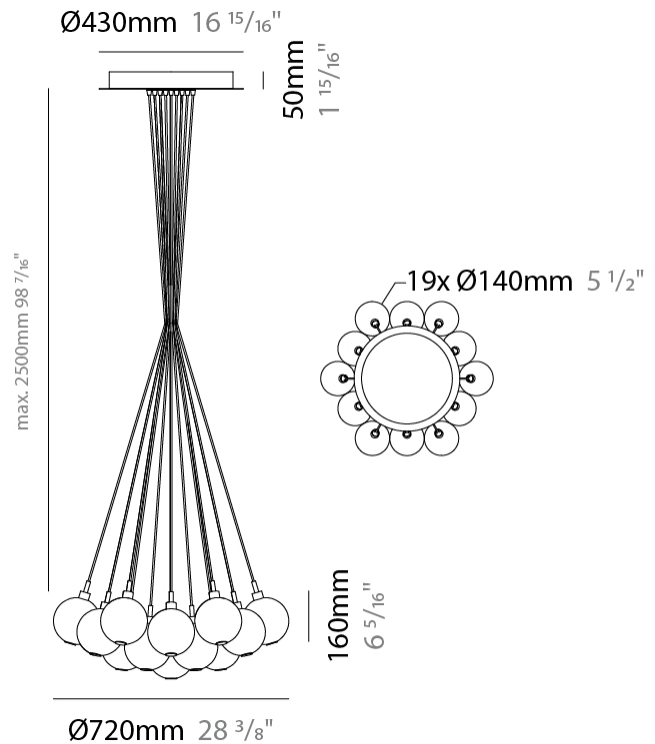

PROJECT	_____
TYPE	_____
SPECIFIER	_____
QUANTITY	_____
DATE	_____

OSCURA - 19 LIGHT CLUSTER SUSPENSION

D141139-

base number   Finish
Options

1. To build a product code in our configurator select the specify button on the base model # product page
2. To build a manual product code on this datasheet choose from the options listed below in blue font and add the suffix to the base model #

GENERAL

Series: Oscura _____
Subseries: Oscura - 19 Light Cluster _____
Brand: Cangini & Tucci _____
Division: Design _____
Mounting Type: Suspension _____
Mounting Location: Ceiling _____
Subcategory: Pendant _____

PHYSICAL

Shape: Round _____
Diameter (mm): 720 _____
Diameter (in): 28 ³/₈ _____
Height (mm): 160 _____
Height (in): 5 ⁷/₈ _____
Max. Overall Height (mm): 2660 _____
Max. Overall Height (in): 64 ¹⁵/₁₆ _____
Light Distribution: Omnidirectional _____
Weight (kg): 9.5 _____
Weight (lbs): 20.94 _____
Fixture Finish: [AMB](#) / [BLK](#) / [BRZ](#) / [GLD](#) / [GRN](#) / [PNK](#) / [RGD](#) / [RUB](#) / [SKB](#) / [SMK](#) / [STE](#) / [TOB](#) / [TRA](#) _____
Holder Finish: PSS _____
Fixture Material: Glass / Metal _____
Cable Details: 2500mm cable _____

ELECTRICAL

Number of Lamps: 19 _____
Lamp Type: LED Retrofit _____
Bulb Included: Bulb Not Included _____
Total Output Wattage (W): 76 _____
Max. Wattage Per Lamp (W): 4 _____
Lamp Base: G9 _____
Input Voltage (V): 120 _____

LED

OPTICAL

RATINGS AND CERTIFICATIONS

Certified By: Certified for North American Standards _____
IP rating: IP20 _____