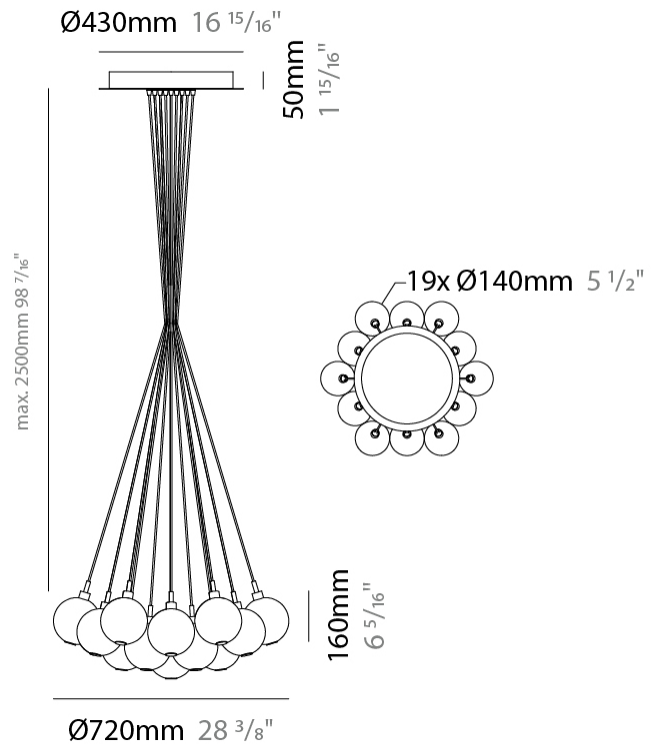

PROJECT	
TYPE	
SPECIFIER	
QUANTITY	
DATE	

OSCURA - 19 LIGHT CLUSTER SUSPENSION

D141139-

base number Finish
Options

1. To build a product code in our configurator select the specify button on the base model # product page
2. To build a manual product code on this datasheet choose from the options listed below in blue font and add the suffix to the base model #

GENERAL

Series: Oscura
Subseries: Oscura - 19 Light Cluster
Partner: Cangini & Tucci
Division: Design
Installation: Suspension
Product Type: Pendant
Mounting Location: Ceiling

PHYSICAL

Shape: Round
Diameter (mm): 720
Diameter (in): 28 ³/₈
Height (mm): 160
Height (in): 5 ⁷/₈
Max. Overall Height (mm): 2660
Max. Overall Height (in): 64 ¹⁵/₁₆
Weight (kg): 9.5
Weight (lbs): 20.94
Fixture Finish: [AMB / BLK / BRZ / GLD / GRN / PNK / RGD / RUB / SKB / SMK / STE / TOB / TRA](#)
Holder Finish: PSS
Fixture Material: Glass / Metal
Primary Material: Glass - Borosilicate
Cable Details: 2500mm cable

ELECTRICAL

Number of Lamps: 19
Lamp Type: LED Retrofit
Bulb Included: Bulb Not Included
Total Output Wattage (W): 76
Max. Wattage Per Lamp (W): 4
Lamp Base: G9
Input Voltage (V): 120

LED

OPTICAL

RATINGS AND CERTIFICATIONS

Certified By: Certified for North American Standards
IP rating: IP20