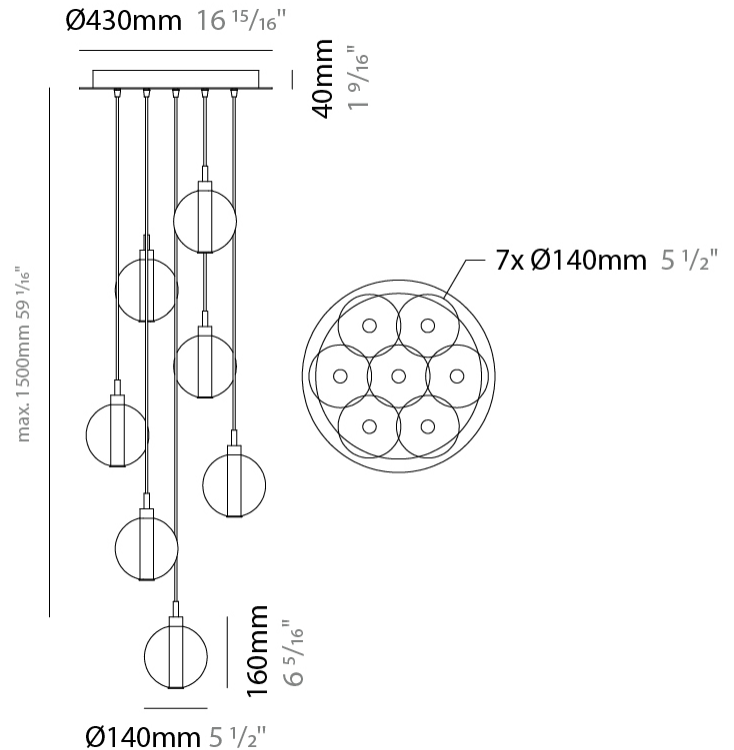

PROJECT
TYPE
SPECIFIER
QUANTITY
DATE

OSCURA - 7 LIGHT MULTIPLE SUSPENSION

D141143-

base number Finish
Options

1. To build a product code in our configurator select the specify button on the base model # product page
2. To build a manual product code on this datasheet choose from the options listed below in blue font and add the suffix to the base model #

GENERAL

Series: Oscura
Subseries: Oscura - 7 Light Multiple
Partner: Cangini & Tucci
Division: Design
Installation: Suspension
Product Type: Pendant
Mounting Location: Ceiling

PHYSICAL

Shape: Round
Diameter (mm): 460
Diameter (in): 18 7/8
Height (mm): 160
Height (in): 5 7/8
Max. Overall Height (mm): 1660
Max. Overall Height (in): 64 15/16
Weight (kg): 4.9
Weight (lbs): 10.8
Fixture Finish: [AMB / BLK / BRZ / GLD / GRN / PNK / RGD / RUB / SKB / SMK / STE / TOB / TRA](#)
Holder Finish: PSS
Fixture Material: Glass / Metal
Primary Material: Glass - Borosilicate
Cable Details: 1500mm cable

ELECTRICAL

Number of Lamps: 7
Lamp Type: LED Retrofit
Bulb Included: Bulb Not Included
Total Output Wattage (W): 28
Max. Wattage Per Lamp (W): 4
Lamp Base: G9
Input Voltage (V): 120

LED

OPTICAL

RATINGS AND CERTIFICATIONS

Certified By: Certified for North American Standards
IP rating: IP20