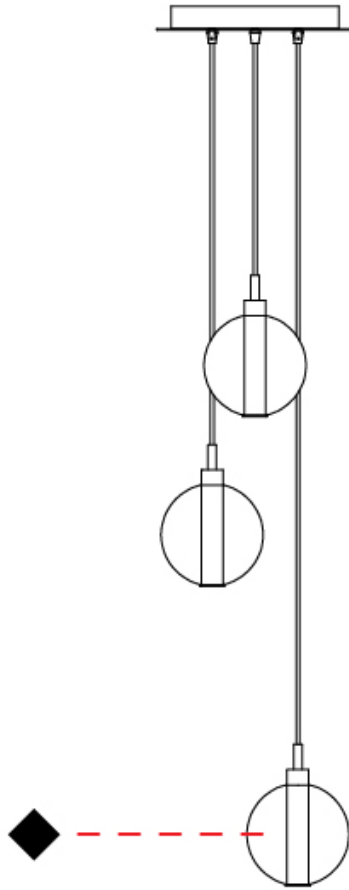

OSCURA - 3 LIGHT MULTIPLE SUSPENSION

D141141-

PROJECT	_____
TYPE	_____
SPECIFIER	_____
QUANTITY	_____
DATE	_____

D