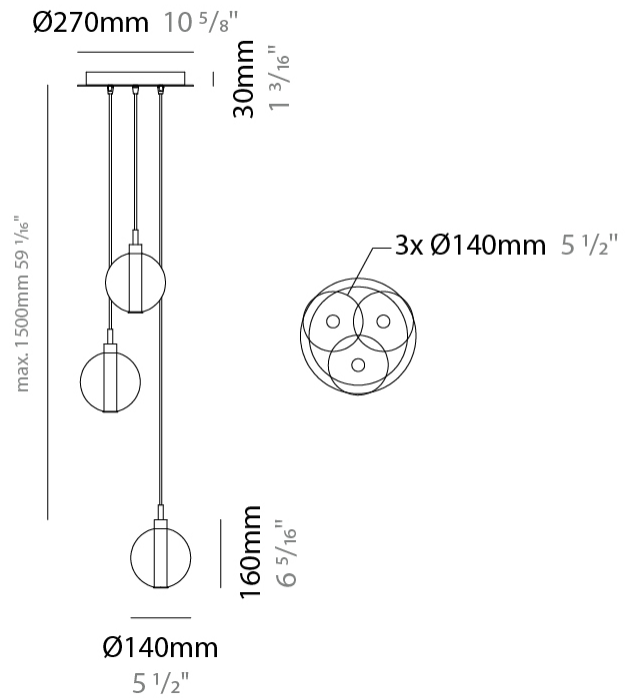

OSCURA - 3 LIGHT MULTIPLE SUSPENSION

D141141-

base number _____
Finish _____
Options _____

1. To build a product code in our configurator select the specify button on the base model # product page
2. To build a manual product code on this datasheet choose from the options listed below in blue font and add the suffix to the base model #

GENERAL

Series: Oscura _____
Subseries: Oscura - 3 Light Multiple _____
Brand: Cangini & Tucci _____
Division: Design _____
Mounting Type: Suspension _____
Mounting Location: Ceiling _____
Subcategory: Pendant _____

PHYSICAL

Shape: Round _____
Diameter (mm): 270 _____
Diameter (in): 10 ⁵/₈ _____
Height (mm): 160 _____
Height (in): 5 ⁷/₈ _____
Max. Overall Height (mm): 1660 _____
Max. Overall Height (in): 64 ¹⁵/₁₆ _____
Light Distribution: Omnidirectional _____
Weight (kg): 2.2 _____
Weight (lbs): 4.85 _____
Fixture Finish: [AMB](#) / [BLK](#) / [BRZ](#) / [GLD](#) / [GRN](#) / [PNK](#) / [RGD](#) / [RUB](#) / [SKB](#) / [SMK](#) / [STE](#) / [TOB](#) / [TRA](#) _____
Holder Finish: PSS _____
Fixture Material: Glass / Metal _____
Cable Details: 1500mm cable _____

ELECTRICAL

Number of Lamps: 3 _____
Lamp Type: LED Retrofit _____
Bulb Included: Bulb Not Included _____
Total Output Wattage (W): 12 _____
Max. Wattage Per Lamp (W): 4 _____
Lamp Base: G9 _____
Input Voltage (V): 120 _____

LED

OPTICAL

RATINGS AND CERTIFICATIONS

Certified By: Certified for North American Standards _____
IP rating: IP20 _____