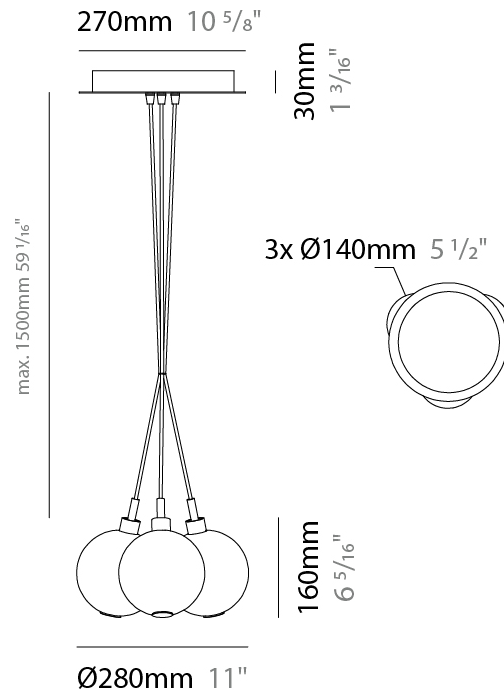

PROJECT	_____
TYPE	_____
SPECIFIER	_____
QUANTITY	_____
DATE	_____

OSCURA - 3 LIGHT CLUSTER SUSPENSION

D141137-

base number   Finish
Options

1. To build a product code in our configurator select the specify button on the base model # product page
2. To build a manual product code on this datasheet choose from the options listed below in blue font and add the suffix to the base model #

GENERAL

Series: Oscura
Subseries: Oscura - 3 Light Cluster
Brand: Cangini & Tucci
Division: Design
Mounting Type: Suspension
Mounting Location: Ceiling
Subcategory: Pendant

PHYSICAL

Shape: Round
Diameter (mm): 270
Diameter (in): 10 ⁵/₈
Height (mm): 160
Height (in): 6 ⁵/₁₆
Max. Overall Height (mm): 1660
Max. Overall Height (in): 65 ³/₈
Light Distribution: Omnidirectional
Weight (kg): 2.25
Weight (lbs): 4.96
Fixture Finish: [AMB](#) / [BLK](#) / [BRZ](#) / [GLD](#) / [GRN](#) / [PNK](#) / [RGD](#) / [RUB](#) / [SKB](#) / [SMK](#) / [STE](#) / [TOB](#) / [TRA](#)
Holder Finish: PSS
Fixture Material: Glass / Metal
Cable Details: 1500mm cable

ELECTRICAL

Number of Lamps: 3
Lamp Type: LED Retrofit
Bulb Included: Bulb Not Included
Total Output Wattage (W): 12
Max. Wattage Per Lamp (W): 4
Lamp Base: G9
Input Voltage (V): 120

LED

OPTICAL

RATINGS AND CERTIFICATIONS

Certified By: Certified for North American Standards
IP rating: IP20