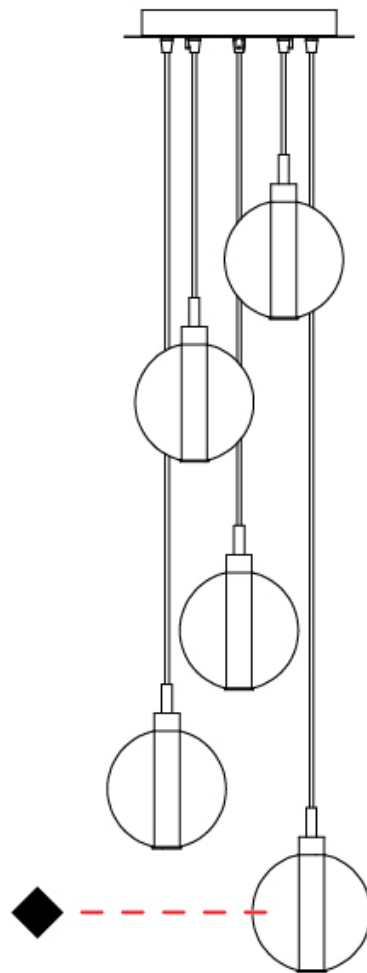

#### PHYSICAL

Shape: Round \_\_\_\_\_  
 Diameter (mm): 270 \_\_\_\_\_  
 Diameter (in): 10 <sup>5</sup>/<sub>8</sub> \_\_\_\_\_  
 Height (mm): 160 \_\_\_\_\_  
 Height (in): 5 <sup>7</sup>/<sub>8</sub> \_\_\_\_\_  
 Max. Overall Height (mm): 1660 \_\_\_\_\_  
 Max. Overall Height (in): 64 <sup>15</sup>/<sub>16</sub> \_\_\_\_\_  
 Light Distribution: Omnidirectional \_\_\_\_\_  
 Weight (kg): 2.2 \_\_\_\_\_  
 Weight (lbs): 4.85 \_\_\_\_\_  
 Fixture Finish: [AMB](#) / [BLK](#) / [BRZ](#) / [GLD](#) / [GRN](#) / [PNK](#) / [RGD](#) / [RUB](#) / [SKB](#) / [SMK](#) / [STE](#) / [TOB](#) / [TRA](#) \_\_\_\_\_  
 Holder Finish: PSS \_\_\_\_\_  
 Fixture Material: Glass / Metal \_\_\_\_\_  
 Cable Details: 1500mm cable \_\_\_\_\_

#### PHYSICAL

Shape: Round  
 Diameter (mm): 270  
 Diameter (in): 10 <sup>5</sup>/<sub>8</sub>  
 Height (mm): 160  
 Height (in): 5 <sup>7</sup>/<sub>8</sub>  
 Max. Overall Height (mm): 1660  
 Max. Overall Height (in): 64 <sup>15</sup>/<sub>16</sub>  
 Light Distribution: Omnidirectional  
 Weight (kg): 2.7  
 Weight (lbs): 5.95  
 Fixture Finish: [AMB](#) / [BLK](#) / [BRZ](#) / [GLD](#) / [GRN](#) / [PNK](#) / [RGD](#) / [RUB](#) / [SKB](#) / [SMK](#) / [STE](#) / [TOB](#) / [TRA](#)  
 Holder Finish: PSS  
 Fixture Material: Glass / Metal  
 Cable Details: 1500mm cable

## OSCURA - 5 LIGHT MULTIPLE SUSPENSION

D141142-

PROJECT \_\_\_\_\_

TYPE \_\_\_\_\_

SPECIFIER \_\_\_\_\_

QUANTITY \_\_\_\_\_

DATE \_\_\_\_\_

D

#### PHYSICAL

Shape: Round  
 Diameter (mm): 460  
 Diameter (in): 18 7/8  
 Height (mm): 160  
 Height (in): 5 7/8  
 Max. Overall Height (mm): 1660  
 Max. Overall Height (in): 64 15/16  
 Light Distribution: Omnidirectional  
 Weight (kg): 4.9  
 Weight (lbs): 10.8  
 Fixture Finish: [AMB](#) / [BLK](#) / [BRZ](#) / [GLD](#) / [GRN](#) / [PNK](#) / [RGD](#) / [RUB](#) / [SKB](#) / [SMK](#) / [STE](#) / [TOB](#) / [TRA](#)  
 Holder Finish: PSS  
 Fixture Material: Glass / Metal  
 Cable Details: 1500mm cable