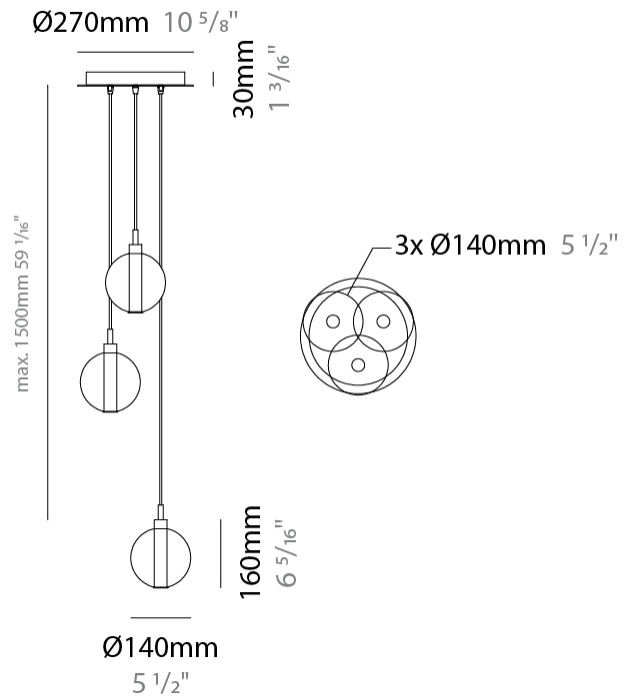

PROJECT	
TYPE	
SPECIFIER	
QUANTITY	
DATE	

OSCURA - 3 LIGHT MULTIPLE SUSPENSION

D141141-

base number   Finish
Options

1. To build a product code in our configurator select the specify button on the base model # product page
2. To build a manual product code on this datasheet choose from the options listed below in blue font and add the suffix to the base model #

GENERAL

Series: Oscura
Subseries: Oscura - 3 Light Multiple
Brand: Cangini & Tucci
Division: Design
Mounting Type: Suspension
Mounting Location: Ceiling
Subcategory: Pendant

PHYSICAL

Shape: Round
Diameter (mm): 270
Diameter (in): 10 ⁵/₈
Height (mm): 160
Height (in): 5 ⁷/₈
Max. Overall Height (mm): 1660
Max. Overall Height (in): 64 ¹⁵/₁₆
Light Distribution: Omnidirectional
Weight (kg): 2.2
Weight (lbs): 4.85
Fixture Finish: [AMB](#) / [BLK](#) / [BRZ](#) / [GLD](#) / [GRN](#) / [PNK](#) / [RGD](#) / [RUB](#) / [SKB](#) / [SMK](#) / [STE](#) / [TOB](#) / [TRA](#)
Holder Finish: PSS
Fixture Material: Glass / Metal
Cable Details: 1500mm cable

ELECTRICAL

Number of Lamps: 3
Lamp Type: LED Retrofit
Bulb Included: Bulb Not Included
Total Output Wattage (W): 12
Max. Wattage Per Lamp (W): 4
Lamp Base: G9
Input Voltage (V): 120

LED

OPTICAL

RATINGS AND CERTIFICATIONS

Certified By: Certified for North American Standards
IP rating: IP20