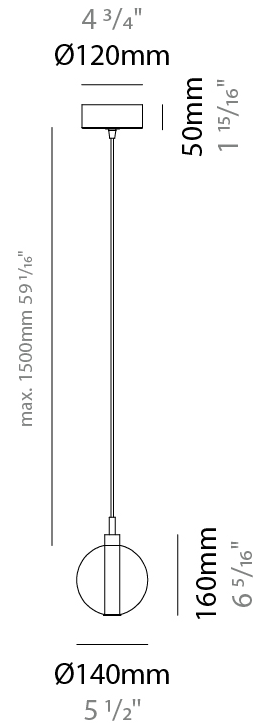

PROJECT	_____
TYPE	_____
SPECIFIER	_____
QUANTITY	_____
DATE	_____

OSCURA - MONOPOINT SUSPENSION

D141135-

base number   Finish
Options

1. To build a product code in our configurator select the specify button on the base model # product page
2. To build a manual product code on this datasheet choose from the options listed below in blue font and add the suffix to the base model #

GENERAL

Series: Oscura
Subseries: Oscura - Monopoint
Brand: Cangini & Tucci
Division: Design
Mounting Type: Suspension
Mounting Location: Ceiling
Subcategory: Pendant

PHYSICAL

Shape: Round
Diameter (mm): 140
Diameter (in): 5 1/2
Height (mm): 160
Height (in): 6 5/16
Max. Overall Height (mm): 1660
Max. Overall Height (in): 65 3/8
Light Distribution: Omnidirectional
Weight (kg): 0.51
Weight (lbs): 1.12
Fixture Finish: AMB / BLK / BRZ / GLD / GRN / PNK / RGD / RUB / SKB /
SMK / STE / TOB / TRA
Holder Finish: CHR
Fixture Material: Glass / Metal
Cable Details: 1500mm cable

ELECTRICAL

Number of Lamps: 1
Lamp Type: LED Retrofit
Bulb Included: Bulb Not Included
Max. Wattage Per Lamp (W): 4
Lamp Base: G9
Input Voltage (V): 120

LED

OPTICAL

RATINGS AND CERTIFICATIONS

Certified By: Certified for North American Standards
IP rating: IP20