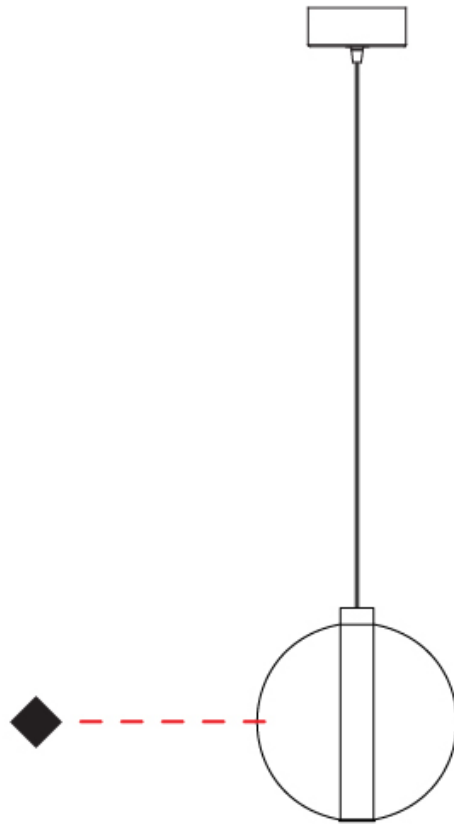

OSCURA - MONOPOINT SUSPENSION

D141216-

PROJECT _____

TYPE _____

SPECIFIER _____

QUANTITY _____

DATE _____

D