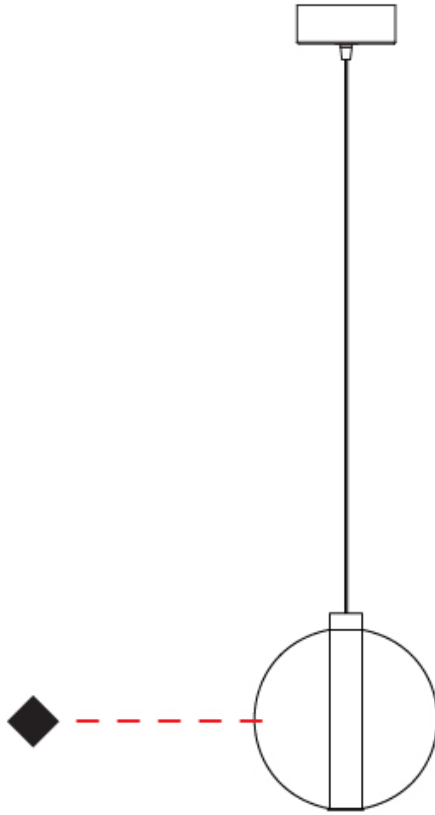

OSCURA - MONOPOINT SUSPENSION

D141215-

PROJECT _____

TYPE _____

SPECIFIER _____

QUANTITY _____

DATE _____

D