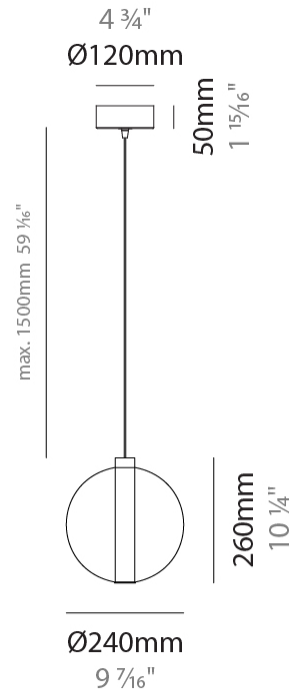

PROJECT	_____
TYPE	_____
SPECIFIER	_____
QUANTITY	_____
DATE	_____

OSCURA - MONOPOINT SUSPENSION

D141216-

base number   Finish
Options

1. To build a product code in our configurator select the specify button on the base model # product page
2. To build a manual product code on this datasheet choose from the options listed below in blue font and add the suffix to the base model #

GENERAL

Series: Oscura
Subseries: Oscura - Monopoint
Brand: Cangini & Tucci
Division: Design
Mounting Type: Suspension
Mounting Location: Ceiling
Subcategory: Pendant

PHYSICAL

Shape: Round
Diameter (mm): 240
Diameter (in): 9 ⁷/₁₆
Height (mm): 260
Height (in): 10 ¹/₄
Max. Overall Height (mm): 1760
Max. Overall Height (in): 69 ⁵/₁₆
Light Distribution: Omnidirectional
Weight (kg): 0.925
Weight (lbs): 2.04
Fixture Finish: AMB / BLK / BRZ / GLD / GRN / PNK / RGD / RUB / SKB /
SMK / STE / TOB / TRA
Holder Finish: CHR
Fixture Material: Glass / Metal
Cable Details: 1500mm cable

ELECTRICAL

Number of Lamps: 1
Lamp Type: LED Retrofit
Bulb Included: Bulb Not Included
Total Output Wattage (W): 4
Max. Wattage Per Lamp (W): 1
Lamp Base: G9
Input Voltage (V): 120

LED

OPTICAL

RATINGS AND CERTIFICATIONS

Certified By: Certified for North American Standards
IP rating: IP20