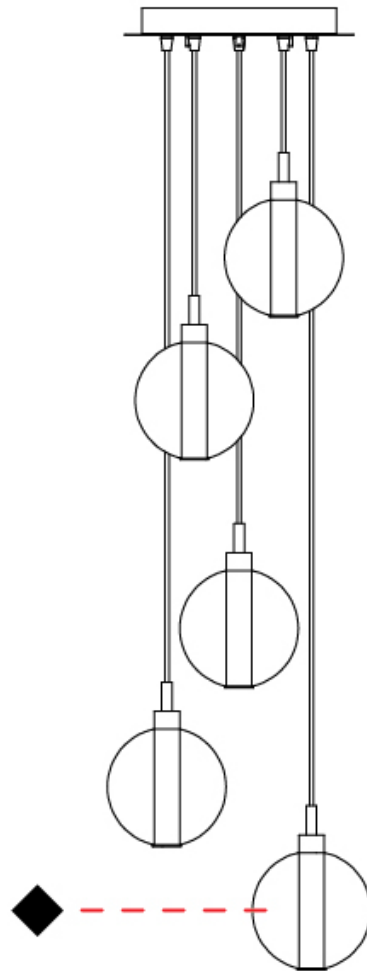

OSCURA - 5 LIGHT MULTIPLE SUSPENSION

D141142-

PROJECT _____

TYPE _____

SPECIFIER _____

QUANTITY _____

DATE _____

D