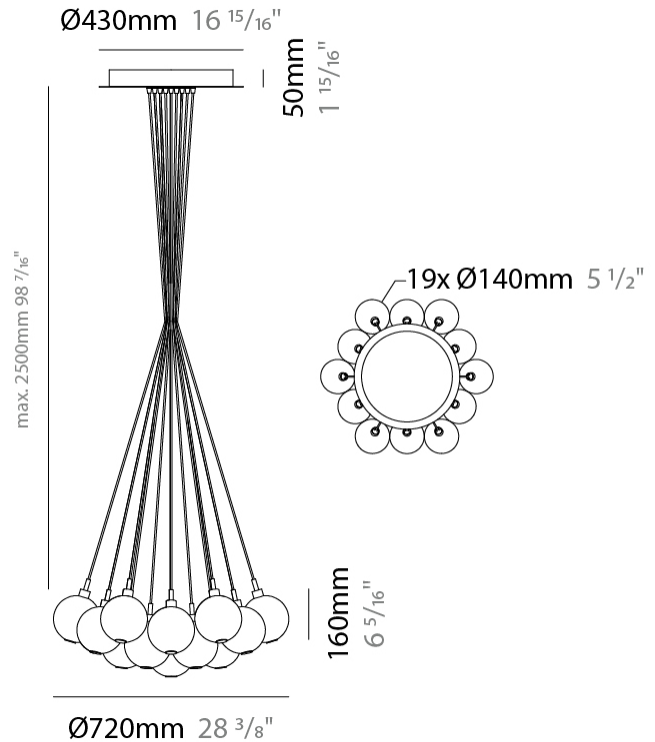

PROJECT	_____
TYPE	_____
SPECIFIER	_____
QUANTITY	_____
DATE	_____

OSCURA - 19 LIGHT CLUSTER SUSPENSION

D141139-

base number Finish
Options

1. To build a product code in our configurator select the specify button on the base model # product page
2. To build a manual product code on this datasheet choose from the options listed below in blue font and add the suffix to the base model #

GENERAL

Series: Oscura
Subseries: Oscura - 19 Light Cluster
Brand: Cangini & Tucci
Division: Design
Mounting Type: Suspension
Mounting Location: Ceiling
Subcategory: Pendant

PHYSICAL

Shape: Round
Diameter (mm): 720
Diameter (in): 28 3/8
Height (mm): 160
Height (in): 5 7/8
Max. Overall Height (mm): 2660
Max. Overall Height (in): 64 15/16
Light Distribution: Omnidirectional
Weight (kg): 9.5
Weight (lbs): 20.94
Fixture Finish: [AMB](#) / [BLK](#) / [BRZ](#) / [GLD](#) / [GRN](#) / [PNK](#) / [RGD](#) / [RUB](#) / [SKB](#) / [SMK](#) / [STE](#) / [TOB](#) / [TRA](#)
Holder Finish: PSS
Fixture Material: Glass / Metal
Cable Details: 2500mm cable

ELECTRICAL

Number of Lamps: 19
Lamp Type: LED Retrofit
Bulb Included: Bulb Not Included
Total Output Wattage (W): 76
Max. Wattage Per Lamp (W): 4
Lamp Base: G9
Input Voltage (V): 120

LED

OPTICAL

RATINGS AND CERTIFICATIONS

Certified By: Certified for North American Standards
IP rating: IP20