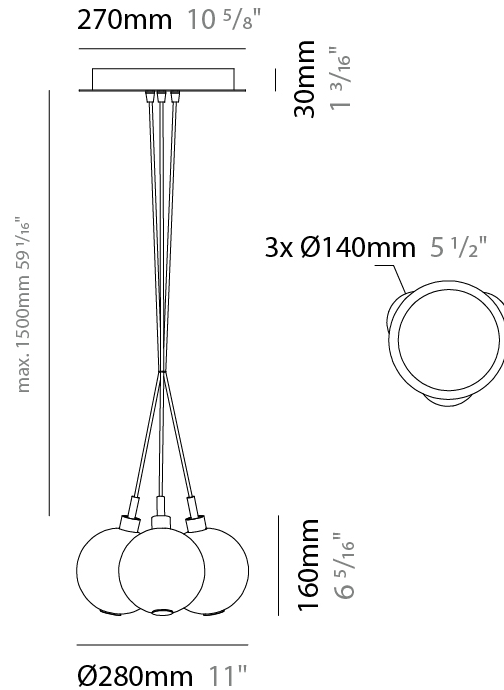

PROJECT	
TYPE	
SPECIFIER	
QUANTITY	
DATE	

OSCURA - 3 LIGHT CLUSTER SUSPENSION

D141137-

base number Finish
Options

1. To build a product code in our configurator select the specify button on the base model # product page
2. To build a manual product code on this datasheet choose from the options listed below in blue font and add the suffix to the base model #

GENERAL

Series: Oscura
Subseries: Oscura - 3 Light Cluster
Brand: Cangini & Tucci
Division: Design
Mounting Type: Suspension
Mounting Location: Ceiling
Subcategory: Pendant

PHYSICAL

Shape: Round
Diameter (mm): 270
Diameter (in): 10 ⁵/₈
Height (mm): 160
Height (in): 6 ⁵/₁₆
Max. Overall Height (mm): 1660
Max. Overall Height (in): 65 ³/₈
Light Distribution: Omnidirectional
Weight (kg): 2.25
Weight (lbs): 4.96
Fixture Finish: AMB / BLK / BRZ / GLD / GRN / PNK / RGD / RUB / SKB / SMK / STE / TOB / TRA
Holder Finish: PSS
Fixture Material: Glass / Metal
Cable Details: 1500mm cable

ELECTRICAL

Number of Lamps: 3
Lamp Type: LED Retrofit
Bulb Included: Bulb Not Included
Total Output Wattage (W): 12
Max. Wattage Per Lamp (W): 4
Lamp Base: G9
Input Voltage (V): 120

LED

OPTICAL

RATINGS AND CERTIFICATIONS

Certified By: Certified for North American Standards
IP rating: IP20