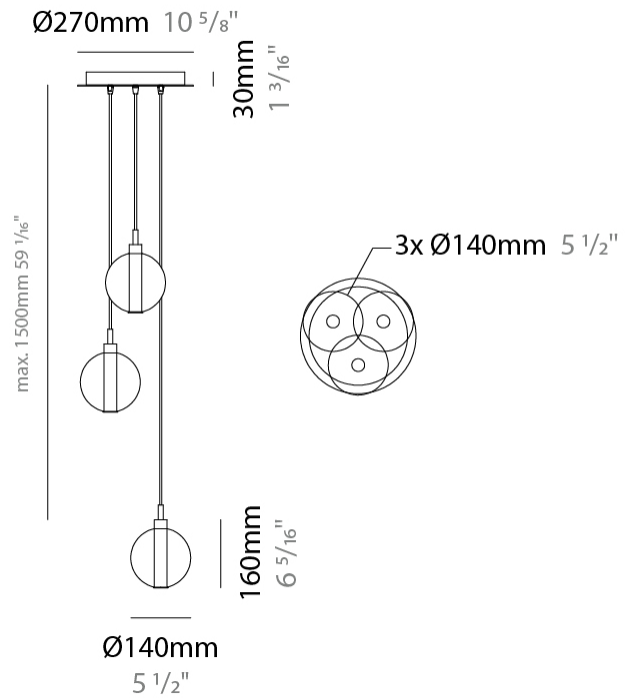

PROJECT
TYPE
SPECIFIER
QUANTITY
DATE

OSCURA - 3 LIGHT MULTIPLE SUSPENSION

D141141-

base number Finish
Options

1. To build a product code in our configurator select the specify button on the base model # product page
2. To build a manual product code on this datasheet choose from the options listed below in blue font and add the suffix to the base model #

GENERAL

Series: Oscura
Subseries: Oscura - 3 Light Multiple
Brand: Cangini & Tucci
Division: Design
Mounting Type: Suspension
Mounting Location: Ceiling
Subcategory: Pendant

PHYSICAL

Shape: Round
Diameter (mm): 270
Diameter (in): 10 ⁵/₈
Height (mm): 160
Height (in): 5 ⁷/₈
Max. Overall Height (mm): 1660
Max. Overall Height (in): 64 ¹⁵/₁₆
Light Distribution: Omnidirectional
Weight (kg): 2.2
Weight (lbs): 4.85
Fixture Finish: [AMB](#) / [BLK](#) / [BRZ](#) / [GLD](#) / [GRN](#) / [PNK](#) / [RGD](#) / [RUB](#) / [SKB](#) / [SMK](#) / [STE](#) / [TOB](#) / [TRA](#)
Holder Finish: PSS
Fixture Material: Glass / Metal
Cable Details: 1500mm cable

ELECTRICAL

Number of Lamps: 3
Lamp Type: LED Retrofit
Bulb Included: Bulb Not Included
Total Output Wattage (W): 12
Max. Wattage Per Lamp (W): 4
Lamp Base: G9
Input Voltage (V): 120

LED

OPTICAL

RATINGS AND CERTIFICATIONS

Certified By: Certified for North American Standards
IP rating: IP20