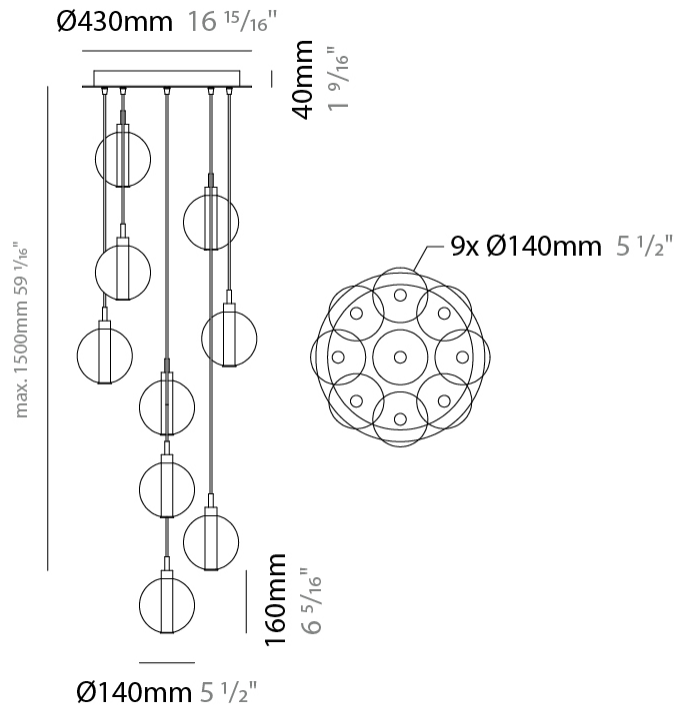

PROJECT	_____
TYPE	_____
SPECIFIER	_____
QUANTITY	_____
DATE	_____

OSCURA - 9 LIGHT MULTIPLE SUSPENSION

D141144-

base number   Finish
Options

1. To build a product code in our configurator select the specify button on the base model # product page
2. To build a manual product code on this datasheet choose from the options listed below in blue font and add the suffix to the base model #

GENERAL

Series: Oscura _____
Subseries: Oscura - 9 Light Multiple _____
Brand: Cangini & Tucci _____
Division: Design _____
Mounting Type: Suspension _____
Mounting Location: Ceiling _____
Subcategory: Pendant _____

PHYSICAL

Shape: Round _____
Diameter (mm): 460 _____
Diameter (in): 18 7/8 _____
Height (mm): 160 _____
Height (in): 6 5/16 _____
Max. Overall Height (mm): 1660 _____
Max. Overall Height (in): 64 15/16 _____
Light Distribution: Omnidirectional _____
Weight (kg): 5.6 _____
Weight (lbs): 12.35 _____
Fixture Finish: [AMB](#) / [BLK](#) / [BRZ](#) / [GLD](#) / [GRN](#) / [PNK](#) / [RGD](#) / [RUB](#) / [SKB](#) / [SMK](#) / [STE](#) / [TOB](#) / [TRA](#) _____
Holder Finish: PSS _____
Fixture Material: Glass / Metal _____
Cable Details: 1500mm cable _____

ELECTRICAL

Number of Lamps: 9 _____
Lamp Type: LED Retrofit _____
Bulb Included: Bulb Not Included _____
Total Output Wattage (W): 36 _____
Max. Wattage Per Lamp (W): 4 _____
Lamp Base: G9 _____
Input Voltage (V): 120 _____

LED

OPTICAL

RATINGS AND CERTIFICATIONS

Certified By: Certified for North American Standards _____
IP rating: IP20 _____