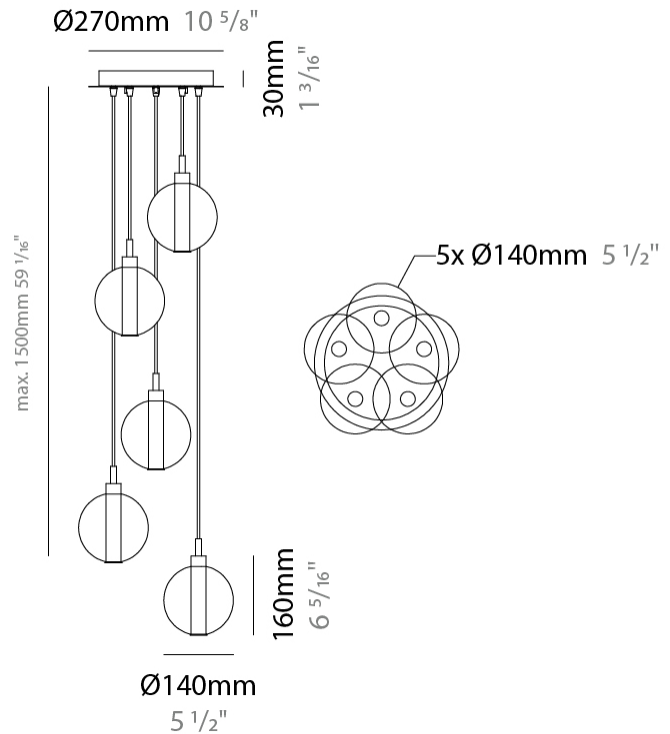

PROJECT
TYPE
SPECIFIER
QUANTITY
DATE

OSCURA - 5 LIGHT MULTIPLE SUSPENSION

D141142-

base number Finish
Options

1. To build a product code in our configurator select the specify button on the base model # product page
2. To build a manual product code on this datasheet choose from the options listed below in blue font and add the suffix to the base model #

GENERAL

Series: Oscura
Subseries: Oscura - 5 Light Multiple
Brand: Cangini & Tucci
Division: Design
Mounting Type: Suspension
Mounting Location: Ceiling
Subcategory: Pendant

PHYSICAL

Shape: Round
Diameter (mm): 270
Diameter (in): 10 ⁵/₈
Height (mm): 160
Height (in): 5 ⁷/₈
Max. Overall Height (mm): 1660
Max. Overall Height (in): 64 ¹⁵/₁₆
Light Distribution: Omnidirectional
Weight (kg): 2.7
Weight (lbs): 5.95
Fixture Finish: [AMB](#) / [BLK](#) / [BRZ](#) / [GLD](#) / [GRN](#) / [PNK](#) / [RGD](#) / [RUB](#) / [SKB](#) / [SMK](#) / [STE](#) / [TOB](#) / [TRA](#)
Holder Finish: PSS
Fixture Material: Glass / Metal
Cable Details: 1500mm cable

ELECTRICAL

Number of Lamps: 5
Lamp Type: LED Retrofit
Bulb Included: Bulb Not Included
Total Output Wattage (W): 20
Max. Wattage Per Lamp (W): 4
Lamp Base: G9
Input Voltage (V): 120

LED

OPTICAL

RATINGS AND CERTIFICATIONS

Certified By: Certified for North American Standards
IP rating: IP20