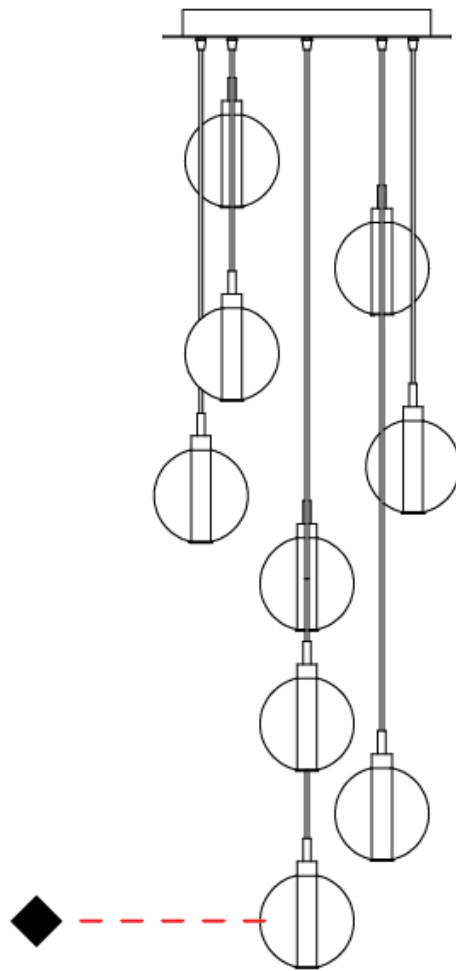

#### PHYSICAL

Shape: Round \_\_\_\_\_  
 Diameter (mm): 460 \_\_\_\_\_  
 Diameter (in): 18 7/8 \_\_\_\_\_  
 Height (mm): 160 \_\_\_\_\_  
 Height (in): 6 5/16 \_\_\_\_\_  
 Max. Overall Height (mm): 1660 \_\_\_\_\_  
 Max. Overall Height (in): 64 15/16 \_\_\_\_\_  
 Light Distribution: Omnidirectional \_\_\_\_\_  
 Weight (kg): 5.6 \_\_\_\_\_  
 Weight (lbs): 12.35 \_\_\_\_\_  
 Fixture Finish: [AMB](#) / [BLK](#) / [BRZ](#) / [GLD](#) / [GRN](#) / [PNK](#) / [RGD](#) / [RUB](#) / [SKB](#) / [SMK](#) / [STE](#) / [TOB](#) / [TRA](#) \_\_\_\_\_  
 Holder Finish: PSS \_\_\_\_\_  
 Fixture Material: Glass / Metal \_\_\_\_\_  
 Cable Details: 1500mm cable \_\_\_\_\_

## OSCURA - 9 LIGHT MULTIPLE SUSPENSION

D141144-

PROJECT \_\_\_\_\_

TYPE \_\_\_\_\_

SPECIFIER \_\_\_\_\_

QUANTITY \_\_\_\_\_

DATE \_\_\_\_\_

D

#### PHYSICAL

Shape: Round  
 Diameter (mm): 460  
 Diameter (in): 18 7/8  
 Height (mm): 160  
 Height (in): 5 7/8  
 Max. Overall Height (mm): 1660  
 Max. Overall Height (in): 64 15/16  
 Light Distribution: Omnidirectional  
 Weight (kg): 6.3  
 Weight (lbs): 13.9  
 Fixture Finish: [AMB](#) / [BLK](#) / [BRZ](#) / [GLD](#) / [GRN](#) / [PNK](#) / [RGD](#) / [RUB](#) / [SKB](#) / [SMK](#) / [STE](#) / [TOB](#) / [TRA](#)  
 Holder Finish: PSS  
 Fixture Material: Glass / Metal  
 Cable Details: 1500mm cable