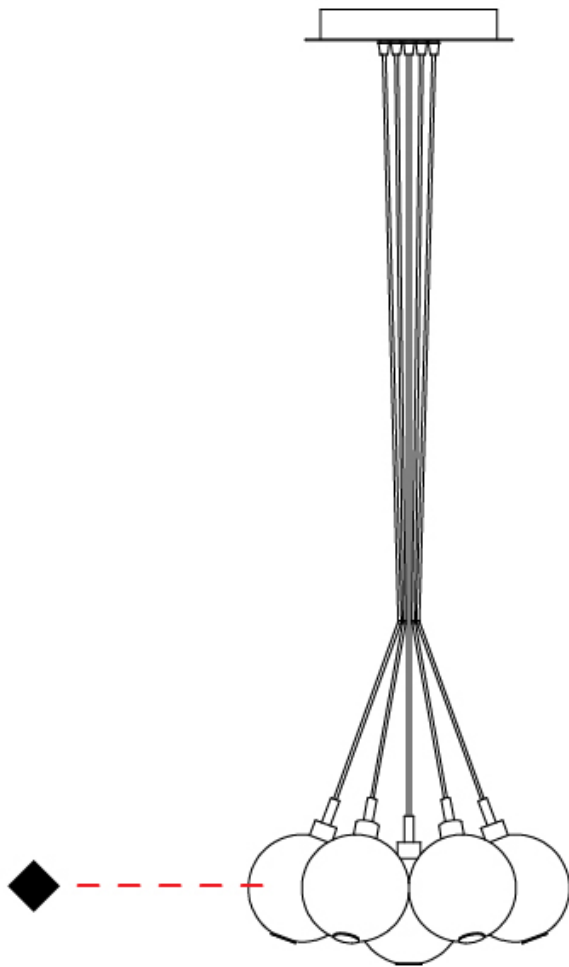

OSCURA - 7 LIGHT CLUSTER SUSPENSION

D141138-

PROJECT	_____
TYPE	_____
SPECIFIER	_____
QUANTITY	_____
DATE	_____

D