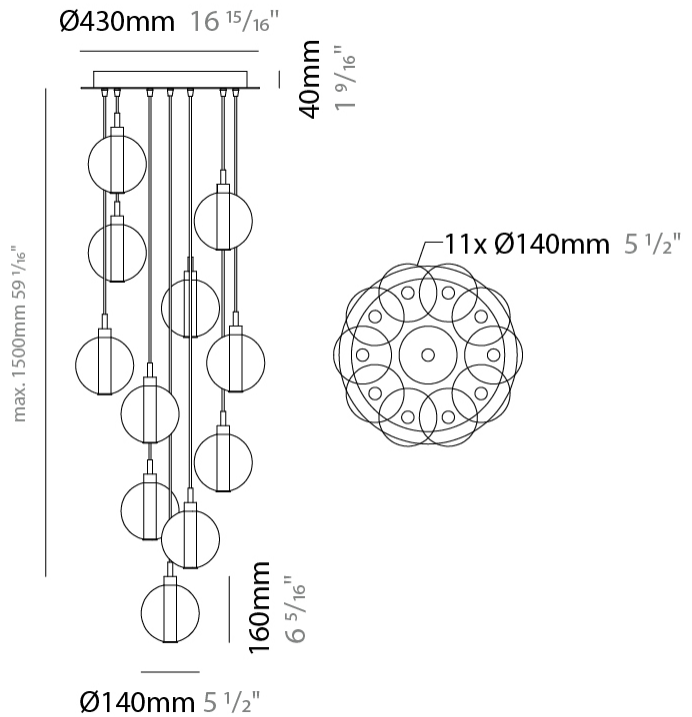

PROJECT	
TYPE	
SPECIFIER	
QUANTITY	
DATE	

OSCURA - 11 LIGHT MULTIPLE SUSPENSION

D141145-

base number Finish
Options

1. To build a product code in our configurator select the specify button on the base model # product page
2. To build a manual product code on this datasheet choose from the options listed below in blue font and add the suffix to the base model #

GENERAL

Series: Oscura
Subseries: Oscura - 11 Light Multiple
Brand: Cangini & Tucci
Division: Design
Mounting Type: Suspension
Mounting Location: Ceiling
Subcategory: Pendant

PHYSICAL

Shape: Round
Diameter (mm): 460
Diameter (in): 18 7/8
Height (mm): 160
Height (in): 5 7/8
Max. Overall Height (mm): 1660
Max. Overall Height (in): 64 15/16
Light Distribution: Omnidirectional
Weight (kg): 6.3
Weight (lbs): 13.9
Fixture Finish: [AMB](#) / [BLK](#) / [BRZ](#) / [GLD](#) / [GRN](#) / [PNK](#) / [RGD](#) / [RUB](#) / [SKB](#) / [SMK](#) / [STE](#) / [TOB](#) / [TRA](#)
Holder Finish: PSS
Fixture Material: Glass / Metal
Cable Details: 1500mm cable

ELECTRICAL

Number of Lamps: 11
Lamp Type: LED Retrofit
Bulb Included: Bulb Not Included
Total Output Wattage (W): 44
Max. Wattage Per Lamp (W): 4
Lamp Base: G9
Input Voltage (V): 120

LED

OPTICAL

RATINGS AND CERTIFICATIONS

Certified By: Certified for North American Standards
IP rating: IP20