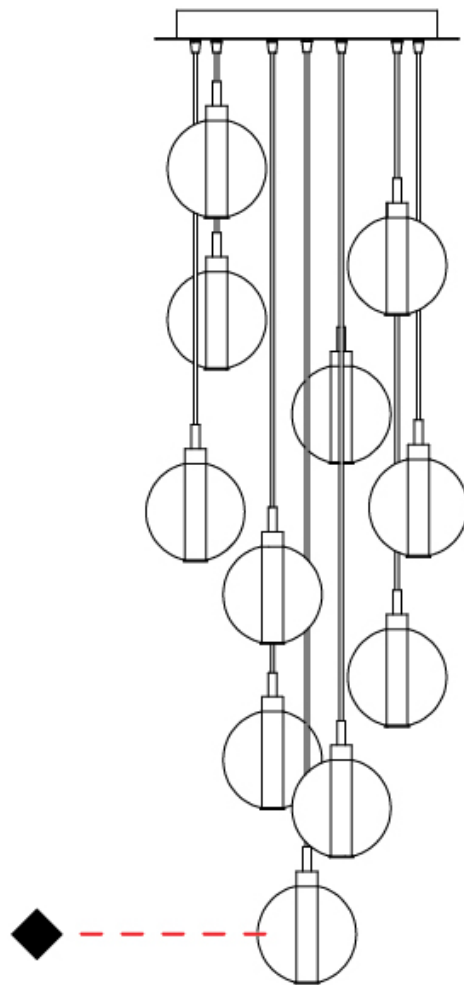

#### PHYSICAL

Shape: Round \_\_\_\_\_  
 Diameter (mm): 460 \_\_\_\_\_  
 Diameter (in): 18 7/8 \_\_\_\_\_  
 Height (mm): 160 \_\_\_\_\_  
 Height (in): 6 5/16 \_\_\_\_\_  
 Max. Overall Height (mm): 1660 \_\_\_\_\_  
 Max. Overall Height (in): 64 15/16 \_\_\_\_\_  
 Light Distribution: Omnidirectional \_\_\_\_\_  
 Weight (kg): 5.6 \_\_\_\_\_  
 Weight (lbs): 12.35 \_\_\_\_\_  
 Fixture Finish: [AMB](#) / [BLK](#) / [BRZ](#) / [GLD](#) / [GRN](#) / [PNK](#) / [RGD](#) / [RUB](#) / [SKB](#) / [SMK](#) / [STE](#) / [TOB](#) / [TRA](#) \_\_\_\_\_  
 Holder Finish: PSS \_\_\_\_\_  
 Fixture Material: Glass / Metal \_\_\_\_\_  
 Cable Details: 1500mm cable \_\_\_\_\_

#### PHYSICAL

Shape: Round  
 Diameter (mm): 460  
 Diameter (in): 18 7/8  
 Height (mm): 160  
 Height (in): 5 7/8  
 Max. Overall Height (mm): 1660  
 Max. Overall Height (in): 64 15/16  
 Light Distribution: Omnidirectional  
 Weight (kg): 6.3  
 Weight (lbs): 13.9  
 Fixture Finish: [AMB](#) / [BLK](#) / [BRZ](#) / [GLD](#) / [GRN](#) / [PNK](#) / [RGD](#) / [RUB](#) / [SKB](#) / [SMK](#) / [STE](#) / [TOB](#) / [TRA](#)  
 Holder Finish: PSS  
 Fixture Material: Glass / Metal  
 Cable Details: 1500mm cable

#### OPTICAL

## OSCURA - 11 LIGHT MULTIPLE SUSPENSION

D141145-

PROJECT

TYPE

SPECIFIER

QUANTITY

DATE

D