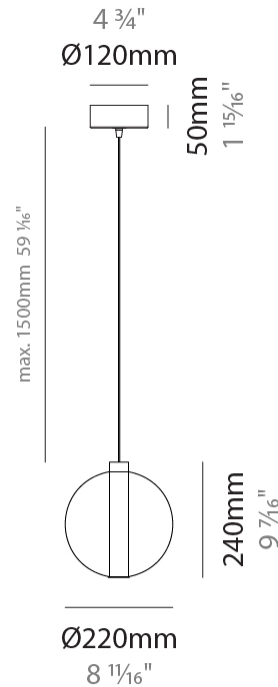

PROJECT
TYPE
SPECIFIER
QUANTITY
DATE

OSCURA - MONOPOINT SUSPENSION

D141215-

base number   Finish
Options

1. To build a product code in our configurator select the specify button on the base model # product page
2. To build a manual product code on this datasheet choose from the options listed below in blue font and add the suffix to the base model #

GENERAL

Series: Oscura
Subseries: Oscura - Monopoint
Brand: Cangini & Tucci
Division: Design
Mounting Type: Suspension
Mounting Location: Ceiling
Subcategory: Pendant

PHYSICAL

Shape: Round
Diameter (mm): 220
Diameter (in): 8 ¹¹/₁₆
Height (mm): 240
Height (in): 9 ⁷/₁₆
Max. Overall Height (mm): 1740
Max. Overall Height (in): 68 ¹/₂
Light Distribution: Omnidirectional
Weight (kg): 0.855
Weight (lbs): 1.88
Fixture Finish: AMB / BLK / BRZ / GLD / GRN / PNK / RGD / RUB / SKB / SMK / STE / TOB / TRA
Holder Finish: CHR
Fixture Material: Glass / Metal
Cable Details: 1500mm cable

ELECTRICAL

Number of Lamps: 1
Lamp Type: LED Retrofit
Bulb Included: Bulb Not Included
Total Output Wattage (W): 4
Max. Wattage Per Lamp (W): 1
Lamp Base: G9
Input Voltage (V): 120

LED

OPTICAL

RATINGS AND CERTIFICATIONS

Certified By: Certified for North American Standards
IP rating: IP20