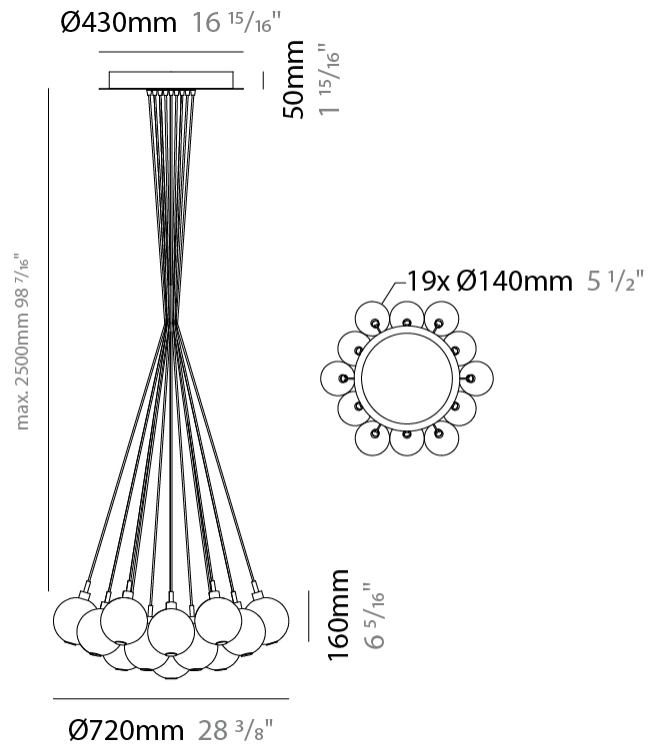

PROJECT	
TYPE	
SPECIFIER	
QUANTITY	
DATE	

OSCURA - 19 LIGHT CLUSTER SUSPENSION

D141139-

base number Finish
Options

1. To build a product code in our configurator select the specify button on the base model # product page
2. To build a manual product code on this datasheet choose from the options listed below in blue font and add the suffix to the base model #

GENERAL

Series: Oscura
Subseries: Oscura - 19 Light Cluster
Brand: Cangini & Tucci
Division: Design
Mounting Type: Suspension
Mounting Location: Ceiling
Subcategory: Pendant

PHYSICAL

Shape: Round
Diameter (mm): 720
Diameter (in): 28 ³/₈
Height (mm): 160
Height (in): 5 ⁷/₈
Max. Overall Height (mm): 2660
Max. Overall Height (in): 64 ¹⁵/₁₆
Light Distribution: Omnidirectional
Weight (kg): 9.5
Weight (lbs): 20.94
Fixture Finish: [AMB](#) / [BLK](#) / [BRZ](#) / [GLD](#) / [GRN](#) / [PNK](#) / [RGD](#) / [RUB](#) / [SKB](#) / [SMK](#) / [STE](#) / [TOB](#) / [TRA](#)
Holder Finish: PSS
Fixture Material: Glass / Metal
Cable Details: 2500mm cable

ELECTRICAL

Number of Lamps: 19
Lamp Type: LED Retrofit
Bulb Included: Bulb Not Included
Total Output Wattage (W): 76
Max. Wattage Per Lamp (W): 4
Lamp Base: G9
Input Voltage (V): 120

LED

OPTICAL

RATINGS AND CERTIFICATIONS

Certified By: Certified for North American Standards
IP rating: IP20