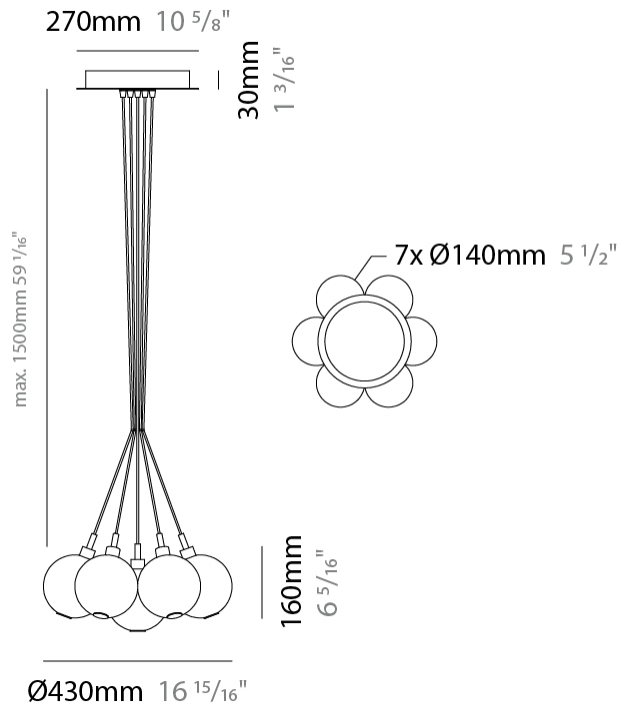

PROJECT	
TYPE	
SPECIFIER	
QUANTITY	
DATE	

OSCURA - 7 LIGHT CLUSTER SUSPENSION

D141138-

base number   Finish
Options

1. To build a product code in our configurator select the specify button on the base model # product page
2. To build a manual product code on this datasheet choose from the options listed below in blue font and add the suffix to the base model #

GENERAL

Series: Oscura
Subseries: Oscura - 7 Light Cluster
Brand: Cangini & Tucci
Division: Design
Mounting Type: Suspension
Mounting Location: Ceiling
Subcategory: Pendant

PHYSICAL

Shape: Round
Diameter (mm): 430
Diameter (in): 16 ¹⁵/₁₆
Height (mm): 160
Height (in): 6 ⁵/₁₆
Max. Overall Height (mm): 1660
Max. Overall Height (in): 65 ³/₈
Light Distribution: Omnidirectional
Weight (kg): 4
Weight (lbs): 8.82
Fixture Finish: AMB / BLK / BRZ / GLD / GRN / PNK / RGD / RUB / SKB /
SMK / STE / TOB / TRA
Holder Finish: PSS
Fixture Material: Glass / Metal
Cable Details: 1500mm cable

ELECTRICAL

Number of Lamps: 7
Lamp Type: LED Retrofit
Bulb Included: Bulb Not Included
Total Output Wattage (W): 28
Max. Wattage Per Lamp (W): 4
Lamp Base: G9
Input Voltage (V): 120

LED

OPTICAL

RATINGS AND CERTIFICATIONS

Certified By: Certified for North American Standards
IP rating: IP20