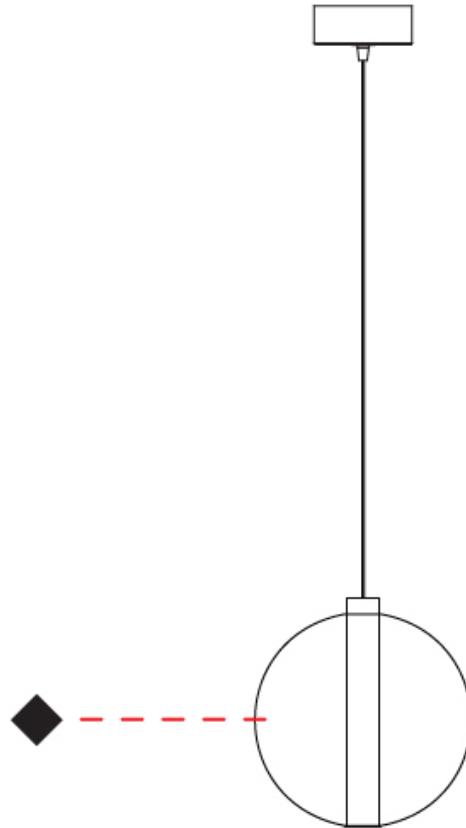

OSCURA - MONOPOINT SUSPENSION

D141217-

PROJECT

TYPE

SPECIFIER

QUANTITY

DATE

D