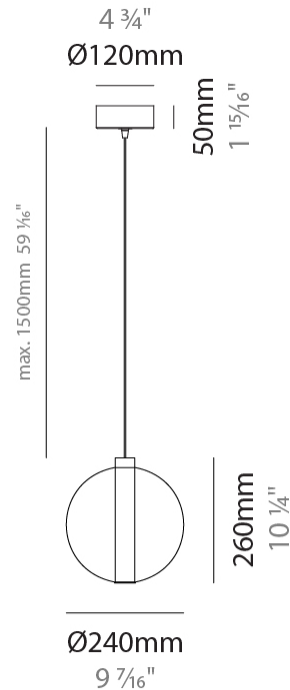

PROJECT	_____
TYPE	_____
SPECIFIER	_____
QUANTITY	_____
DATE	_____

OSCURA - MONOPOINT SUSPENSION

D141216-

base number   Finish
Options

1. To build a product code in our configurator select the specify button on the base model # product page
2. To build a manual product code on this datasheet choose from the options listed below in blue font and add the suffix to the base model #

GENERAL

Series: Oscura _____
Subseries: Oscura - Monopoint _____
Brand: Cangini & Tucci _____
Division: Design _____
Mounting Type: Suspension _____
Mounting Location: Ceiling _____
Subcategory: Pendant _____

PHYSICAL

Shape: Round _____
Diameter (mm): 240 _____
Diameter (in): 9 ⁷/₁₆ _____
Height (mm): 260 _____
Height (in): 10 ¹/₄ _____
Max. Overall Height (mm): 1760 _____
Max. Overall Height (in): 69 ⁵/₁₆ _____
Light Distribution: Omnidirectional _____
Weight (kg): 0.925 _____
Weight (lbs): 2.04 _____
Fixture Finish: [AMB](#) / [BLK](#) / [BRZ](#) / [GLD](#) / [GRN](#) / [PNK](#) / [RGD](#) / [RUB](#) / [SKB](#) / [SMK](#) / [STE](#) / [TOB](#) / [TRA](#) _____
Holder Finish: CHR _____
Fixture Material: Glass / Metal _____
Cable Details: 1500mm cable _____

ELECTRICAL

Number of Lamps: 1 _____
Lamp Type: LED Retrofit _____
Bulb Included: Bulb Not Included _____
Total Output Wattage (W): 4 _____
Max. Wattage Per Lamp (W): 1 _____
Lamp Base: G9 _____
Input Voltage (V): 120 _____

LED

OPTICAL

RATINGS AND CERTIFICATIONS

Certified By: Certified for North American Standards _____
IP rating: IP20 _____