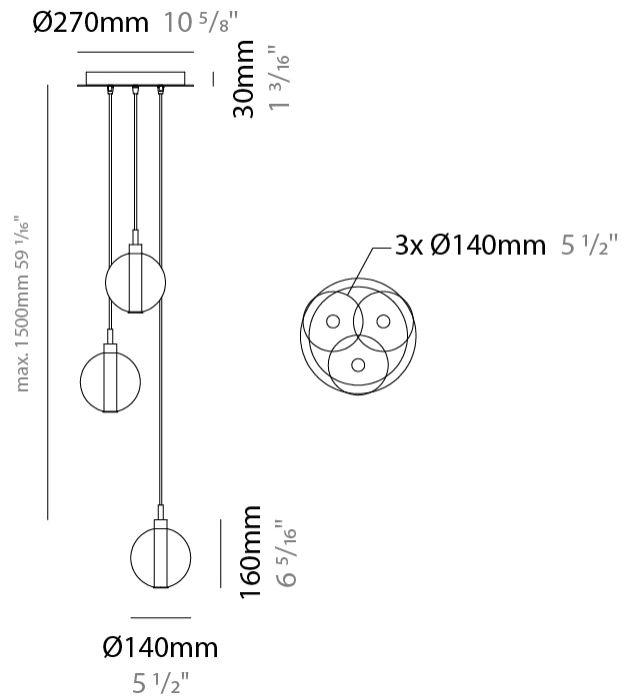

OSCURA - 3 LIGHT MULTIPLE SUSPENSION

D141141-

base number _____
Finish Options _____

1. To build a product code in our configurator select the specify button on the base model # product page
2. To build a manual product code on this datasheet choose from the options listed below in blue font and add the suffix to the base model #

GENERAL

Series: Oscura _____
Subseries: Oscura - 3 Light Multiple _____
Brand: Cangini & Tucci _____
Division: Design _____
Mounting Type: Suspension _____
Mounting Location: Ceiling _____
Subcategory: Pendant _____

PHYSICAL

Shape: Round _____
Diameter (mm): 270 _____
Diameter (in): 10 ⁵/₈ _____
Height (mm): 160 _____
Height (in): 5 ⁷/₈ _____
Max. Overall Height (mm): 1660 _____
Max. Overall Height (in): 64 ¹⁵/₁₆ _____
Light Distribution: Omnidirectional _____
Weight (kg): 2.2 _____
Weight (lbs): 4.85 _____
Fixture Finish: [AMB](#) / [BLK](#) / [BRZ](#) / [GLD](#) / [GRN](#) / [PNK](#) / [RGD](#) / [RUB](#) / [SKB](#) / [SMK](#) / [STE](#) / [TOB](#) / [TRA](#) _____
Holder Finish: PSS _____
Fixture Material: Glass / Metal _____
Cable Details: 1500mm cable _____

ELECTRICAL

Number of Lamps: 3 _____
Lamp Type: LED Retrofit _____
Bulb Included: Bulb Not Included _____
Total Output Wattage (W): 12 _____
Max. Wattage Per Lamp (W): 4 _____
Lamp Base: G9 _____
Input Voltage (V): 120 _____

LED

OPTICAL

RATINGS AND CERTIFICATIONS

Certified By: Certified for North American Standards _____
IP rating: IP20 _____