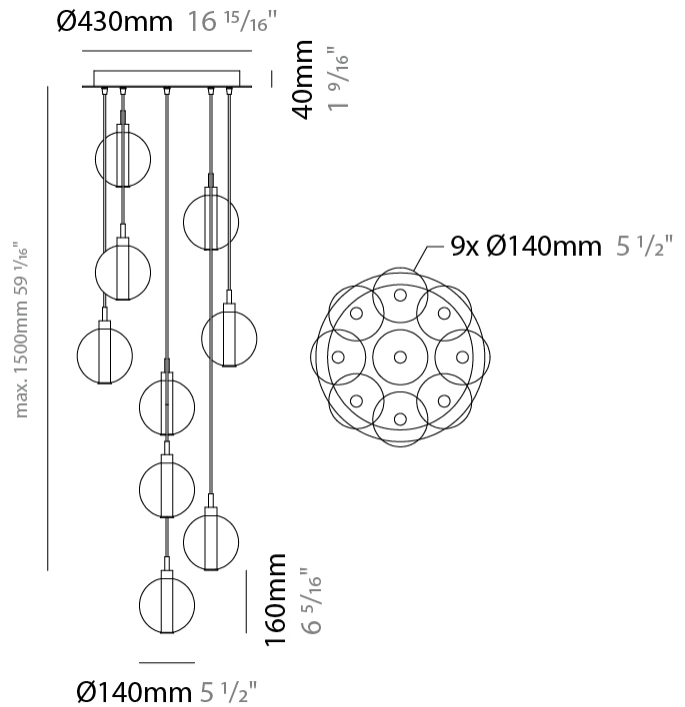

PROJECT	_____
TYPE	_____
SPECIFIER	_____
QUANTITY	_____
DATE	_____

OSCURA - 9 LIGHT MULTIPLE SUSPENSION

D141144-

base number   Finish
Options

1. To build a product code in our configurator select the specify button on the base model # product page
2. To build a manual product code on this datasheet choose from the options listed below in blue font and add the suffix to the base model #

GENERAL

Series: Oscura _____
Subseries: Oscura - 9 Light Multiple _____
Brand: Cangini & Tucci _____
Division: Design _____
Mounting Type: Suspension _____
Mounting Location: Ceiling _____
Subcategory: Pendant _____

PHYSICAL

Shape: Round _____
Diameter (mm): 460 _____
Diameter (in): 18 7/8 _____
Height (mm): 160 _____
Height (in): 6 5/16 _____
Max. Overall Height (mm): 1660 _____
Max. Overall Height (in): 64 15/16 _____
Light Distribution: Omnidirectional _____
Weight (kg): 5.6 _____
Weight (lbs): 12.35 _____
Fixture Finish: [AMB](#) / [BLK](#) / [BRZ](#) / [GLD](#) / [GRN](#) / [PNK](#) / [RGD](#) / [RUB](#) / [SKB](#) / [SMK](#) / [STE](#) / [TOB](#) / [TRA](#) _____
Holder Finish: PSS _____
Fixture Material: Glass / Metal _____
Cable Details: 1500mm cable _____

ELECTRICAL

Number of Lamps: 9 _____
Lamp Type: LED Retrofit _____
Bulb Included: Bulb Not Included _____
Total Output Wattage (W): 36 _____
Max. Wattage Per Lamp (W): 4 _____
Lamp Base: G9 _____
Input Voltage (V): 120 _____

LED

OPTICAL

RATINGS AND CERTIFICATIONS

Certified By: Certified for North American Standards _____
IP rating: IP20 _____