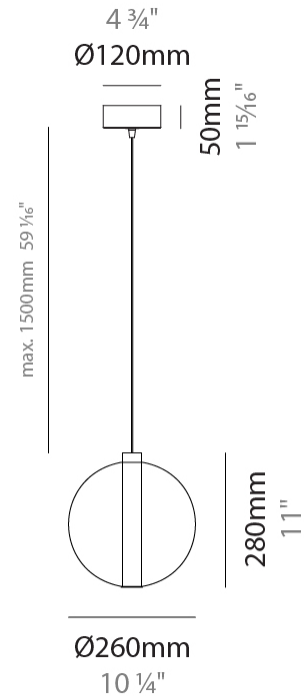

OSCURA - MONOPOINT SUSPENSION

D141217-

base number Finish
Options

1. To build a product code in our configurator select the specify button on the base model # product page
2. To build a manual product code on this datasheet choose from the options listed below in blue font and add the suffix to the base model #

GENERAL

Series: Oscura
Subseries: Oscura - Monopoint
Brand: Cangini & Tucci
Division: Design
Mounting Type: Suspension
Mounting Location: Ceiling
Subcategory: Pendant

PHYSICAL

Shape: Round
Diameter (mm): 260
Diameter (in): 10 ¼
Height (mm): 280
Height (in): 11
Max. Overall Height (mm): 1780
Max. Overall Height (in): 70 ⅞
Light Distribution: Omnidirectional
Weight (kg): 1.000
Weight (lbs): 2.2
Fixture Finish: [AMB](#) / [BLK](#) / [BRZ](#) / [GLD](#) / [GRN](#) / [PNK](#) / [RGD](#) / [RUB](#) / [SKB](#) / [SMK](#) / [STE](#) / [TOB](#) / [TRA](#)
Holder Finish: CHR
Fixture Material: Glass / Metal
Cable Details: 1500mm cable

ELECTRICAL

Number of Lamps: 1
Lamp Type: LED Retrofit
Bulb Included: Bulb Not Included
Total Output Wattage (W): 4
Max. Wattage Per Lamp (W): 1
Lamp Base: G9
Input Voltage (V): 120

LED

OPTICAL

RATINGS AND CERTIFICATIONS

Certified By: Certified for North American Standards
IP rating: IP20

PROJECT
TYPE
SPECIFIER
QUANTITY
DATE