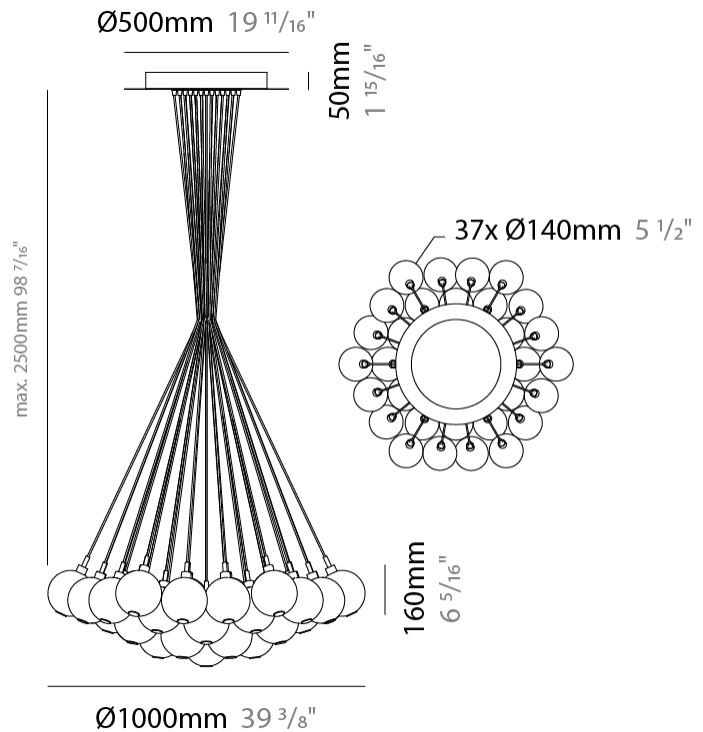

PROJECT	
TYPE	
SPECIFIER	
QUANTITY	
DATE	

OSCURA - 37 LIGHT CLUSTER SUSPENSION

D141140-

base number Finish
Options

1. To build a product code in our configurator select the specify button on the base model # product page
2. To build a manual product code on this datasheet choose from the options listed below in blue font and add the suffix to the base model #

GENERAL

Series: Oscura
Subseries: Oscura - 37 Light Cluster
Brand: Cangini & Tucci
Division: Design
Mounting Type: Suspension
Mounting Location: Ceiling
Subcategory: Pendant

PHYSICAL

Shape: Round
Diameter (mm): 1000
Diameter (in): 39 3/8
Height (mm): 160
Height (in): 5 7/8
Max. Overall Height (mm): 2660
Max. Overall Height (in): 64 15/16
Light Distribution: Omnidirectional
Weight (kg): 18.20
Weight (lbs): 40.12
Fixture Finish: [AMB](#) / [BLK](#) / [BRZ](#) / [GLD](#) / [GRN](#) / [PNK](#) / [RGD](#) / [RUB](#) / [SKB](#) / [SMK](#) / [STE](#) / [TOB](#) / [TRA](#)
Holder Finish: PSS
Fixture Material: Glass / Metal
Cable Details: 2500mm cable

ELECTRICAL

Number of Lamps: 37
Lamp Type: LED Retrofit
Bulb Included: Bulb Not Included
Total Output Wattage (W): 148
Max. Wattage Per Lamp (W): 4
Lamp Base: G9
Input Voltage (V): 120

LED

OPTICAL

RATINGS AND CERTIFICATIONS

Certified By: Certified for North American Standards
IP rating: IP20