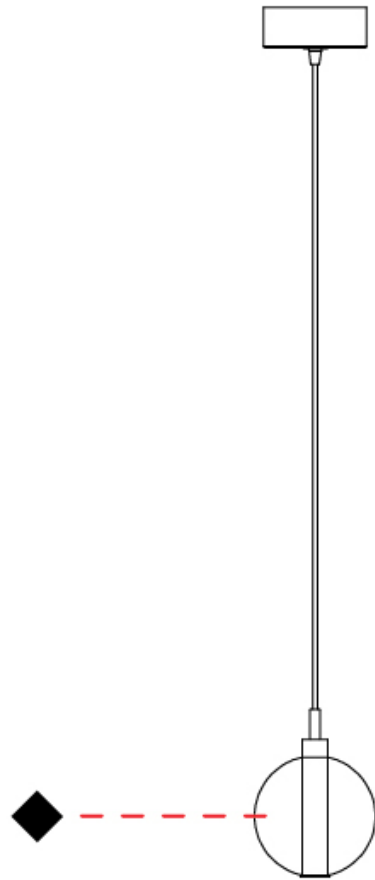

OSCURA - MONOPOINT SUSPENSION

D141135-

PROJECT _____

TYPE _____

SPECIFIER _____

QUANTITY _____

DATE _____

D