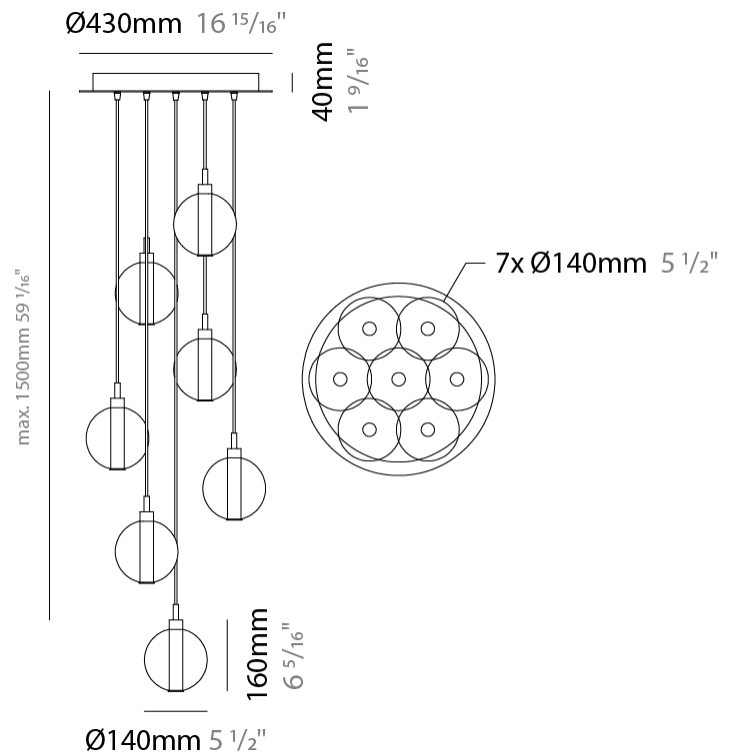

PROJECT
TYPE
SPECIFIER
QUANTITY
DATE

OSCURA - 7 LIGHT MULTIPLE SUSPENSION

D141143-

base number Finish
Options

1. To build a product code in our configurator select the specify button on the base model # product page
2. To build a manual product code on this datasheet choose from the options listed below in blue font and add the suffix to the base model #

GENERAL

Series: Oscura
Subseries: Oscura - 7 Light Multiple
Brand: Cangini & Tucci
Division: Design
Mounting Type: Suspension
Mounting Location: Ceiling
Subcategory: Pendant

PHYSICAL

Shape: Round
Diameter (mm): 460
Diameter (in): 18 7/8
Height (mm): 160
Height (in): 5 7/8
Max. Overall Height (mm): 1660
Max. Overall Height (in): 64 15/16
Light Distribution: Omnidirectional
Weight (kg): 4.9
Weight (lbs): 10.8
Fixture Finish: [AMB](#) / [BLK](#) / [BRZ](#) / [GLD](#) / [GRN](#) / [PNK](#) / [RGD](#) / [RUB](#) / [SKB](#) / [SMK](#) / [STE](#) / [TOB](#) / [TRA](#)
Holder Finish: PSS
Fixture Material: Glass / Metal
Cable Details: 1500mm cable

ELECTRICAL

Number of Lamps: 7
Lamp Type: LED Retrofit
Bulb Included: Bulb Not Included
Total Output Wattage (W): 28
Max. Wattage Per Lamp (W): 4
Lamp Base: G9
Input Voltage (V): 120

LED

OPTICAL

RATINGS AND CERTIFICATIONS

Certified By: Certified for North American Standards
IP rating: IP20