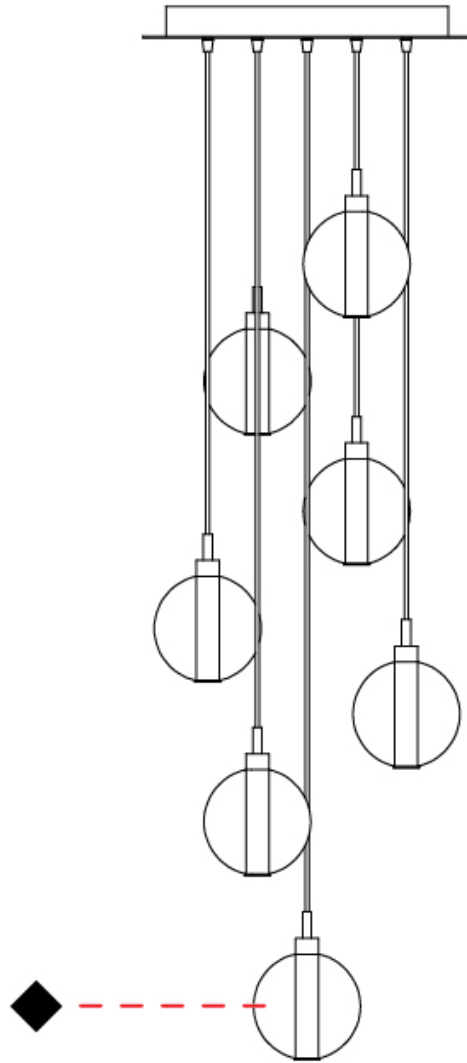

PROJECT	
TYPE	
SPECIFIER	
QUANTITY	
DATE	

OSCURA - 7 LIGHT MULTIPLE SUSPENSION

D141143-

base number Finish
Options

- To build a product code in our configurator select the specify button on the base model # product page
- To build a manual product code on this datasheet choose from the options listed below in blue font and add the suffix to the base model #

GENERAL

Series: Oscura
 Subseries: Oscura - 7 Light Multiple
 Brand: Cangini & Tucci
 Division: Design
 Mounting Type: Suspension
 Mounting Location: Ceiling
 Subcategory: Pendant

PHYSICAL

Shape: Round
 Diameter (mm): 460
 Diameter (in): 18 7/8
 Height (mm): 160
 Height (in): 5 7/8
 Max. Overall Height (mm): 1660
 Max. Overall Height (in): 64 15/16
 Light Distribution: Omnidirectional
 Weight (kg): 4.9
 Weight (lbs): 10.8
 Fixture Finish: [AMB](#) / [BLK](#) / [BRZ](#) / [GLD](#) / [GRN](#) / [PNK](#) / [RGD](#) / [RUB](#) / [SKB](#) / [SMK](#) / [STE](#) / [TOB](#) / [TRA](#)
 Holder Finish: PSS
 Fixture Material: Glass / Metal
 Cable Details: 1500mm cable

D

OSCURA - 9 LIGHT MULTIPLE SUSPENSION

D141144-

base number Finish
Options

- To build a product code in our configurator select the specify button on the base model # product page
- To build a manual product code on this datasheet choose from the options listed below in blue font and add the suffix to the base model #

PHYSICAL

Shape: Round _____
Diameter (mm): 460 _____
Diameter (in): 18 7/8 _____
Height (mm): 160 _____
Height (in): 6 5/16 _____
Max. Overall Height (mm): 1660 _____
Max. Overall Height (in): 64 15/16 _____
Light Distribution: Omnidirectional _____
Weight (kg): 5.6 _____
Weight (lbs): 12.35 _____
Fixture Finish: [AMB](#) / [BLK](#) / [BRZ](#) / [GLD](#) / [GRN](#) / [PNK](#) / [RGD](#) / [RUB](#) / [SKB](#) / [SMK](#) / [STE](#) / [TOB](#) / [TRA](#) _____
Holder Finish: PSS _____
Fixture Material: Glass / Metal _____
Cable Details: 1500mm cable _____