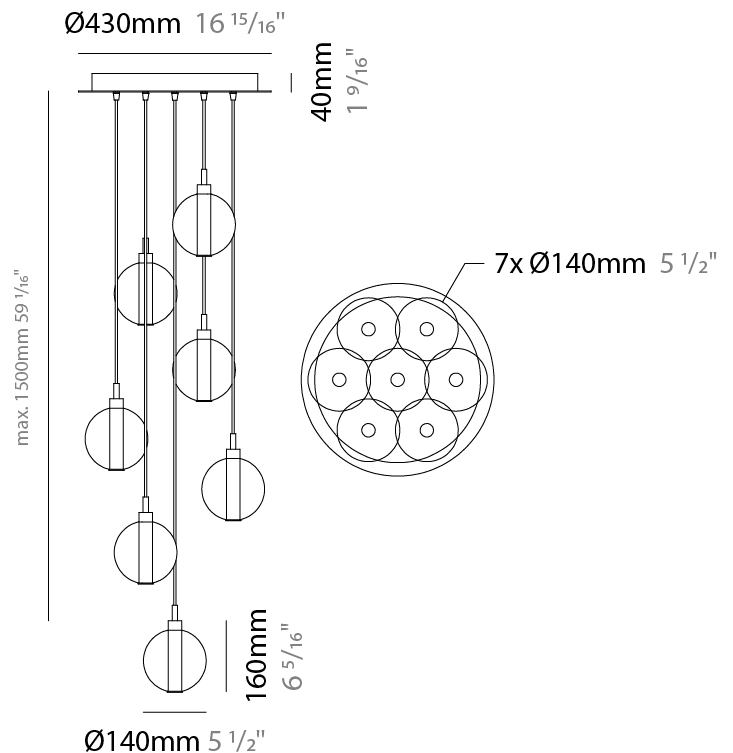

PROJECT	
TYPE	
SPECIFIER	
QUANTITY	
DATE	

OSCURA - 7 LIGHT MULTIPLE SUSPENSION

D141143-

base number   Finish
Options

1. To build a product code in our configurator select the specify button on the base model # product page
2. To build a manual product code on this datasheet choose from the options listed below in blue font and add the suffix to the base model #

GENERAL

Series: Oscura
Subseries: Oscura - 7 Light Multiple
Brand: Cangini & Tucci
Division: Design
Mounting Type: Suspension
Mounting Location: Ceiling
Subcategory: Pendant

PHYSICAL

Shape: Round
Diameter (mm): 460
Diameter (in): 18 7/8
Height (mm): 160
Height (in): 5 7/8
Max. Overall Height (mm): 1660
Max. Overall Height (in): 64 15/16
Light Distribution: Omnidirectional
Weight (kg): 4.9
Weight (lbs): 10.8
Fixture Finish: [AMB](#) / [BLK](#) / [BRZ](#) / [GLD](#) / [GRN](#) / [PNK](#) / [RGD](#) / [RUB](#) / [SKB](#) / [SMK](#) / [STE](#) / [TOB](#) / [TRA](#)
Holder Finish: PSS
Fixture Material: Glass / Metal
Cable Details: 1500mm cable

ELECTRICAL

Number of Lamps: 7
Lamp Type: LED Retrofit
Bulb Included: Bulb Not Included
Total Output Wattage (W): 28
Max. Wattage Per Lamp (W): 4
Lamp Base: G9
Input Voltage (V): 120

LED

OPTICAL

RATINGS AND CERTIFICATIONS

Certified By: Certified for North American Standards
IP rating: IP20