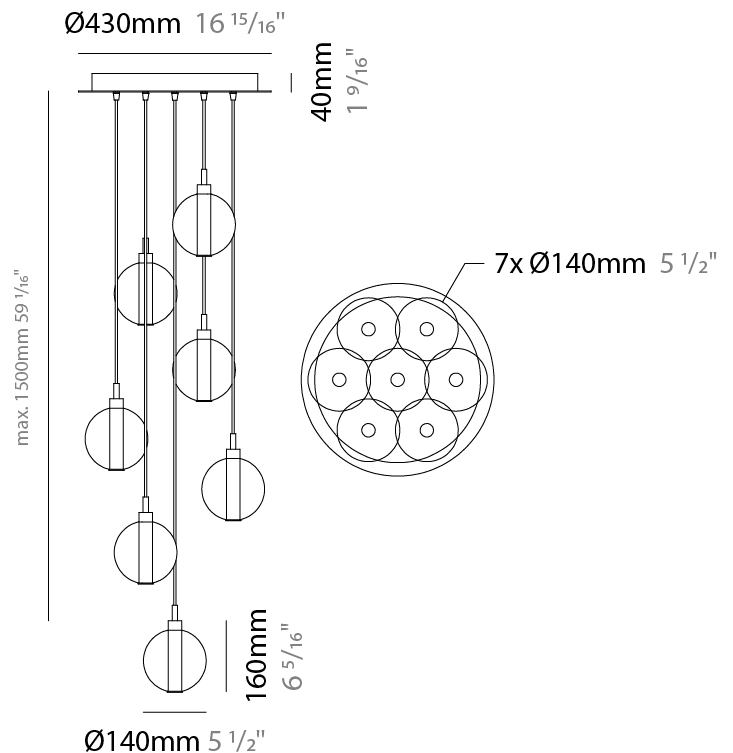

PROJECT	
TYPE	
SPECIFIER	
QUANTITY	
DATE	

OSCURA - 7 LIGHT MULTIPLE SUSPENSION

D141143-

base number Finish
Options

1. To build a product code in our configurator select the specify button on the base model # product page
2. To build a manual product code on this datasheet choose from the options listed below in blue font and add the suffix to the base model #

GENERAL

Series: Oscura
Subseries: Oscura - 7 Light Multiple
Brand: Cangini & Tucci
Division: Design
Mounting Type: Suspension
Mounting Location: Ceiling
Subcategory: Pendant

PHYSICAL

Shape: Round
Diameter (mm): 460
Diameter (in): 18 7/8
Height (mm): 160
Height (in): 5 7/8
Max. Overall Height (mm): 1660
Max. Overall Height (in): 64 15/16
Light Distribution: Omnidirectional
Weight (kg): 4.9
Weight (lbs): 10.8
Fixture Finish: [AMB](#) / [BLK](#) / [BRZ](#) / [GLD](#) / [GRN](#) / [PNK](#) / [RGD](#) / [RUB](#) / [SKB](#) / [SMK](#) / [STE](#) / [TOB](#) / [TRA](#)
Holder Finish: PSS
Fixture Material: Glass / Metal
Cable Details: 1500mm cable

ELECTRICAL

Number of Lamps: 7
Lamp Type: LED Retrofit
Bulb Included: Bulb Not Included
Total Output Wattage (W): 28
Max. Wattage Per Lamp (W): 4
Lamp Base: G9
Input Voltage (V): 120

LED

OPTICAL

RATINGS AND CERTIFICATIONS

Certified By: Certified for North American Standards
IP rating: IP20