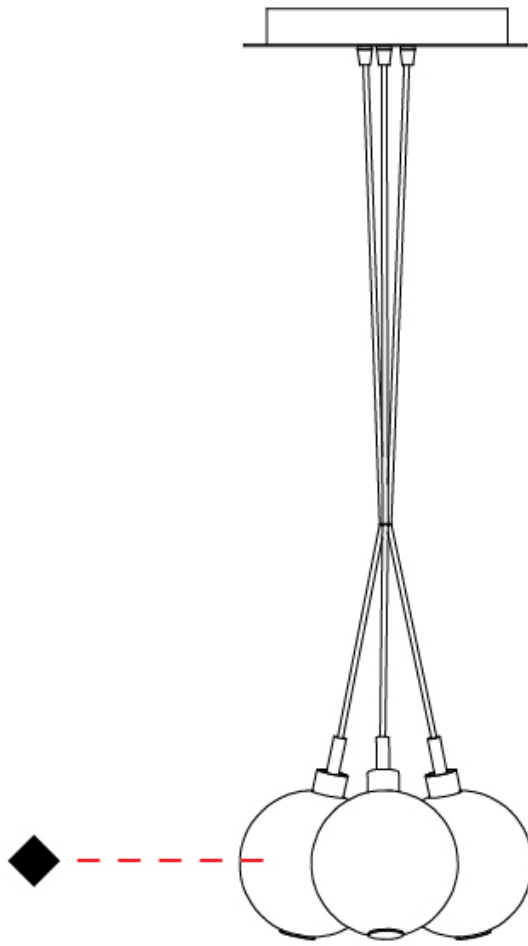

OSCURA - 3 LIGHT CLUSTER SUSPENSION

D141137-

PROJECT _____

TYPE _____

SPECIFIER _____

QUANTITY _____

DATE _____

D