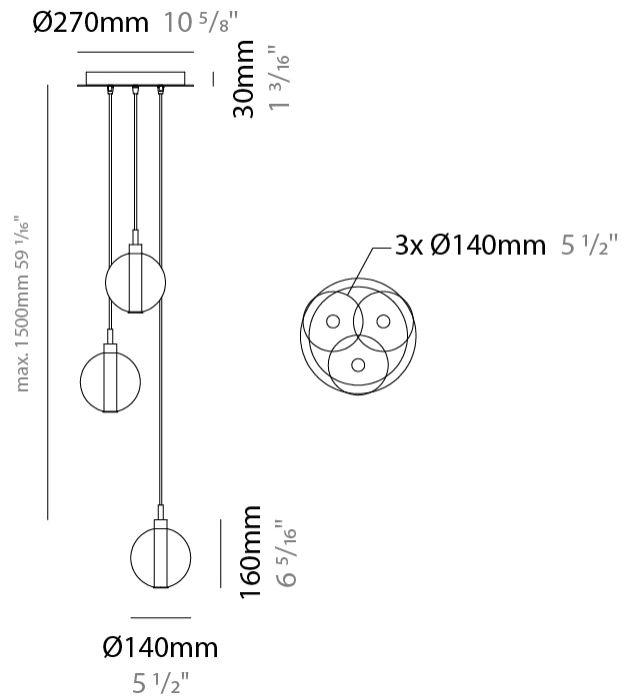

PROJECT	
TYPE	
SPECIFIER	
QUANTITY	
DATE	

OSCURA - 3 LIGHT MULTIPLE SUSPENSION

D141141-

base number   Finish
Options

1. To build a product code in our configurator select the specify button on the base model # product page
2. To build a manual product code on this datasheet choose from the options listed below in blue font and add the suffix to the base model #

GENERAL

Series: Oscura
Subseries: Oscura - 3 Light Multiple
Brand: Cangini & Tucci
Division: Design
Mounting Type: Suspension
Mounting Location: Ceiling
Subcategory: Pendant

PHYSICAL

Shape: Round
Diameter (mm): 270
Diameter (in): 10 ⁵/₈
Height (mm): 160
Height (in): 5 ⁷/₈
Max. Overall Height (mm): 1660
Max. Overall Height (in): 64 ¹⁵/₁₆
Light Distribution: Omnidirectional
Weight (kg): 2.2
Weight (lbs): 4.85
Fixture Finish: AMB / BLK / BRZ / GLD / GRN / PNK / RGD / RUB / SKB / SMK / STE / TOB / TRA
Holder Finish: PSS
Fixture Material: Glass / Metal
Cable Details: 1500mm cable

ELECTRICAL

Number of Lamps: 3
Lamp Type: LED Retrofit
Bulb Included: Bulb Not Included
Total Output Wattage (W): 12
Max. Wattage Per Lamp (W): 4
Lamp Base: G9
Input Voltage (V): 120

LED

OPTICAL

RATINGS AND CERTIFICATIONS

Certified By: Certified for North American Standards
IP rating: IP20