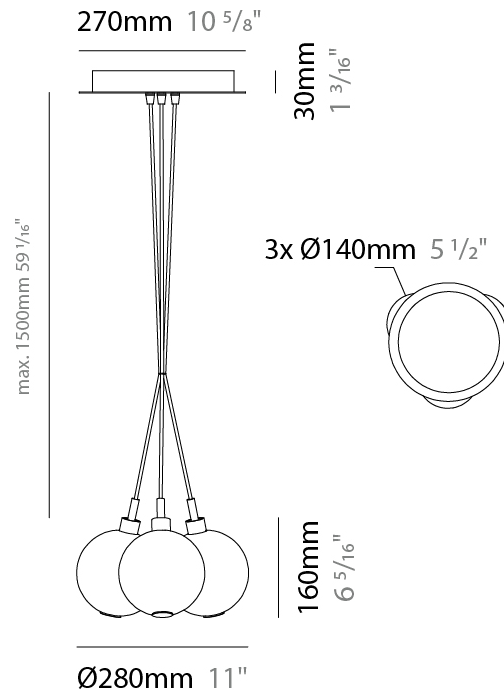

PROJECT	
TYPE	
SPECIFIER	
QUANTITY	
DATE	

OSCURA - 3 LIGHT CLUSTER SUSPENSION

D141137-

base number   Finish
Options

1. To build a product code in our configurator select the specify button on the base model # product page
2. To build a manual product code on this datasheet choose from the options listed below in blue font and add the suffix to the base model #

GENERAL

Series: Oscura
Subseries: Oscura - 3 Light Cluster
Brand: Cangini & Tucci
Division: Design
Mounting Type: Suspension
Mounting Location: Ceiling
Subcategory: Pendant

PHYSICAL

Shape: Round
Diameter (mm): 270
Diameter (in): 10 ⁵/₈
Height (mm): 160
Height (in): 6 ⁵/₁₆
Max. Overall Height (mm): 1660
Max. Overall Height (in): 65 ³/₈
Light Distribution: Omnidirectional
Weight (kg): 2.25
Weight (lbs): 4.96
Fixture Finish: AMB / BLK / BRZ / GLD / GRN / PNK / RGD / RUB / SKB /
SMK / STE / TOB / TRA
Holder Finish: PSS
Fixture Material: Glass / Metal
Cable Details: 1500mm cable

ELECTRICAL

Number of Lamps: 3
Lamp Type: LED Retrofit
Bulb Included: Bulb Not Included
Total Output Wattage (W): 12
Max. Wattage Per Lamp (W): 4
Lamp Base: G9
Input Voltage (V): 120

LED

OPTICAL

RATINGS AND CERTIFICATIONS

Certified By: Certified for North American Standards
IP rating: IP20