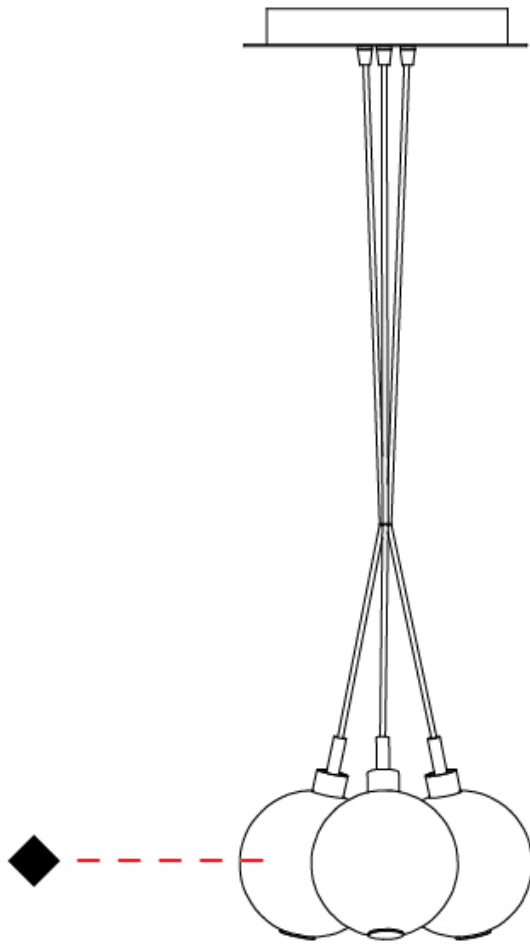

OSCURA - 3 LIGHT CLUSTER SUSPENSION

D141137-

PROJECT

TYPE

SPECIFIER

QUANTITY

DATE

D