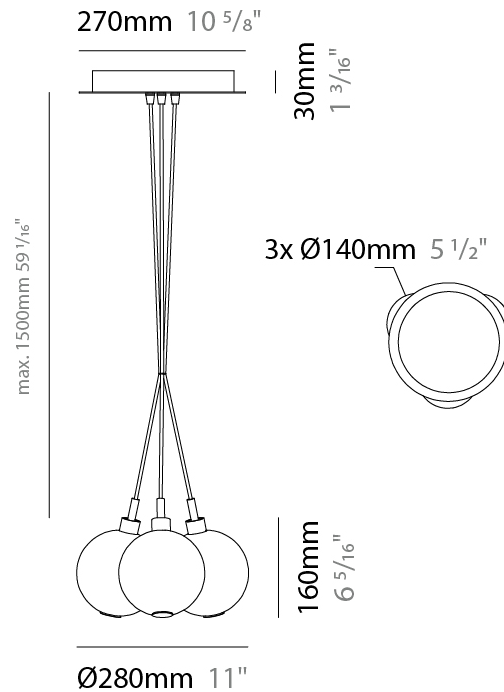

PROJECT	_____
TYPE	_____
SPECIFIER	_____
QUANTITY	_____
DATE	_____

OSCURA - 3 LIGHT CLUSTER SUSPENSION

D141137-

base number Finish
Options

1. To build a product code in our configurator select the specify button on the base model # product page
2. To build a manual product code on this datasheet choose from the options listed below in blue font and add the suffix to the base model #

GENERAL

Series: Oscura
Subseries: Oscura - 3 Light Cluster
Brand: Cangini & Tucci
Division: Design
Mounting Type: Suspension
Mounting Location: Ceiling
Subcategory: Pendant

PHYSICAL

Shape: Round
Diameter (mm): 270
Diameter (in): 10 ⁵/₈
Height (mm): 160
Height (in): 6 ⁵/₁₆
Max. Overall Height (mm): 1660
Max. Overall Height (in): 65 ³/₈
Light Distribution: Omnidirectional
Weight (kg): 2.25
Weight (lbs): 4.96
Fixture Finish: [AMB](#) / [BLK](#) / [BRZ](#) / [GLD](#) / [GRN](#) / [PNK](#) / [RGD](#) / [RUB](#) / [SKB](#) / [SMK](#) / [STE](#) / [TOB](#) / [TRA](#)
Holder Finish: PSS
Fixture Material: Glass / Metal
Cable Details: 1500mm cable

ELECTRICAL

Number of Lamps: 3
Lamp Type: LED Retrofit
Bulb Included: Bulb Not Included
Total Output Wattage (W): 12
Max. Wattage Per Lamp (W): 4
Lamp Base: G9
Input Voltage (V): 120

LED

OPTICAL

RATINGS AND CERTIFICATIONS

Certified By: Certified for North American Standards
IP rating: IP20