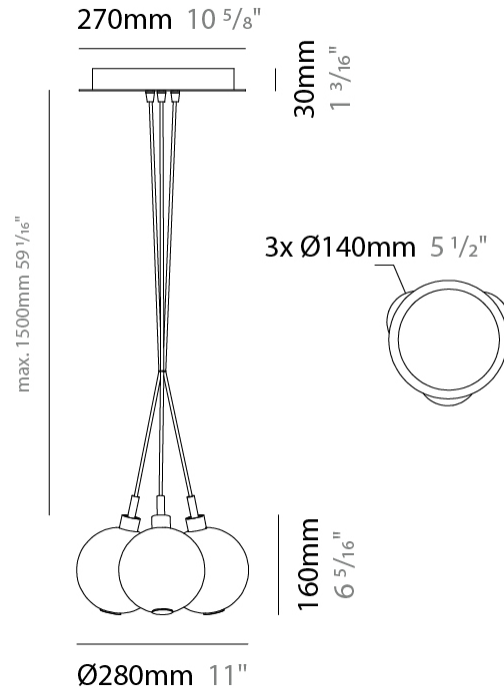

PROJECT	_____
TYPE	_____
SPECIFIER	_____
QUANTITY	_____
DATE	_____

OSCURA - 3 LIGHT CLUSTER SUSPENSION

D141137-

base number   Finish
Options

1. To build a product code in our configurator select the specify button on the base model # product page
2. To build a manual product code on this datasheet choose from the options listed below in blue font and add the suffix to the base model #

GENERAL

Series: Oscura _____
Subseries: Oscura - 3 Light Cluster _____
Brand: Cangini & Tucci _____
Division: Design _____
Mounting Type: Suspension _____
Mounting Location: Ceiling _____
Subcategory: Pendant _____

PHYSICAL

Shape: Round _____
Diameter (mm): 270 _____
Diameter (in): 10 ⁵/₈ _____
Height (mm): 160 _____
Height (in): 6 ⁵/₁₆ _____
Max. Overall Height (mm): 1660 _____
Max. Overall Height (in): 65 ³/₈ _____
Light Distribution: Omnidirectional _____
Weight (kg): 2.25 _____
Weight (lbs): 4.96 _____
Fixture Finish: AMB / BLK / BRZ / GLD / GRN / PNK / RGD / RUB / SKB / SMK / STE / TOB / TRA _____
Holder Finish: PSS _____
Fixture Material: Glass / Metal _____
Cable Details: 1500mm cable _____

ELECTRICAL

Number of Lamps: 3 _____
Lamp Type: LED Retrofit _____
Bulb Included: Bulb Not Included _____
Total Output Wattage (W): 12 _____
Max. Wattage Per Lamp (W): 4 _____
Lamp Base: G9 _____
Input Voltage (V): 120 _____

LED

OPTICAL

RATINGS AND CERTIFICATIONS

Certified By: Certified for North American Standards _____
IP rating: IP20 _____